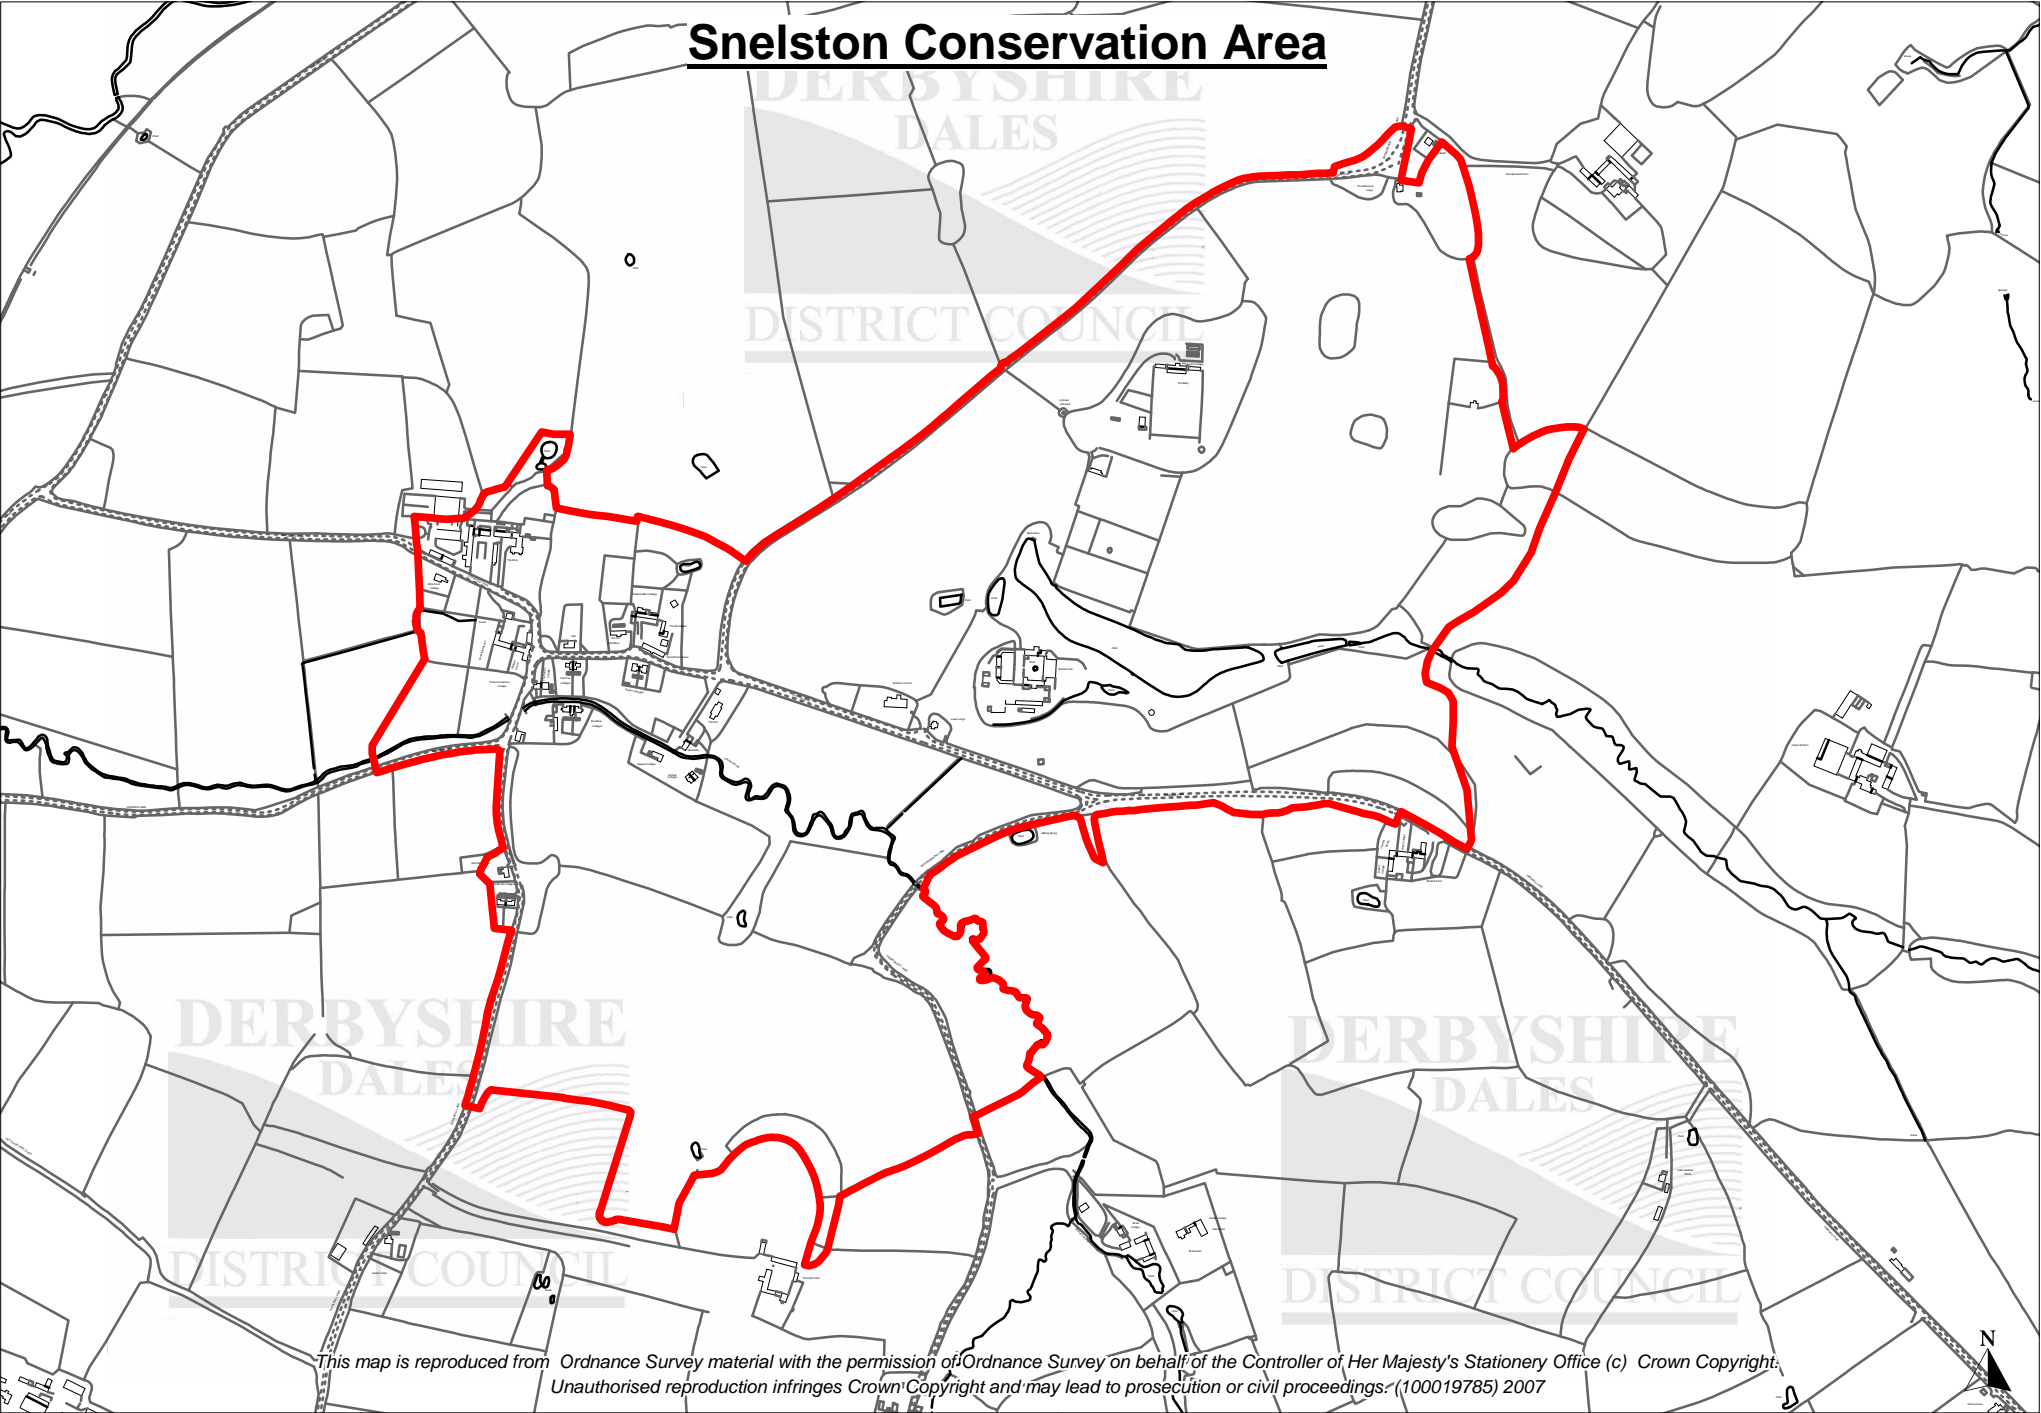

Snelston Conservation Area

DERBYSHIRE
DALES
DISTRICT COUNCIL

DERBYSHIRE
DALES
DISTRICT COUNCIL

This map is reproduced from Ordnance Survey material with the permission of Ordnance Survey on behalf of the Controller of Her Majesty's Stationery Office (c) Crown Copyright. Unauthorised reproduction infringes Crown Copyright and may lead to prosecution or civil proceedings. (100019785) 2007