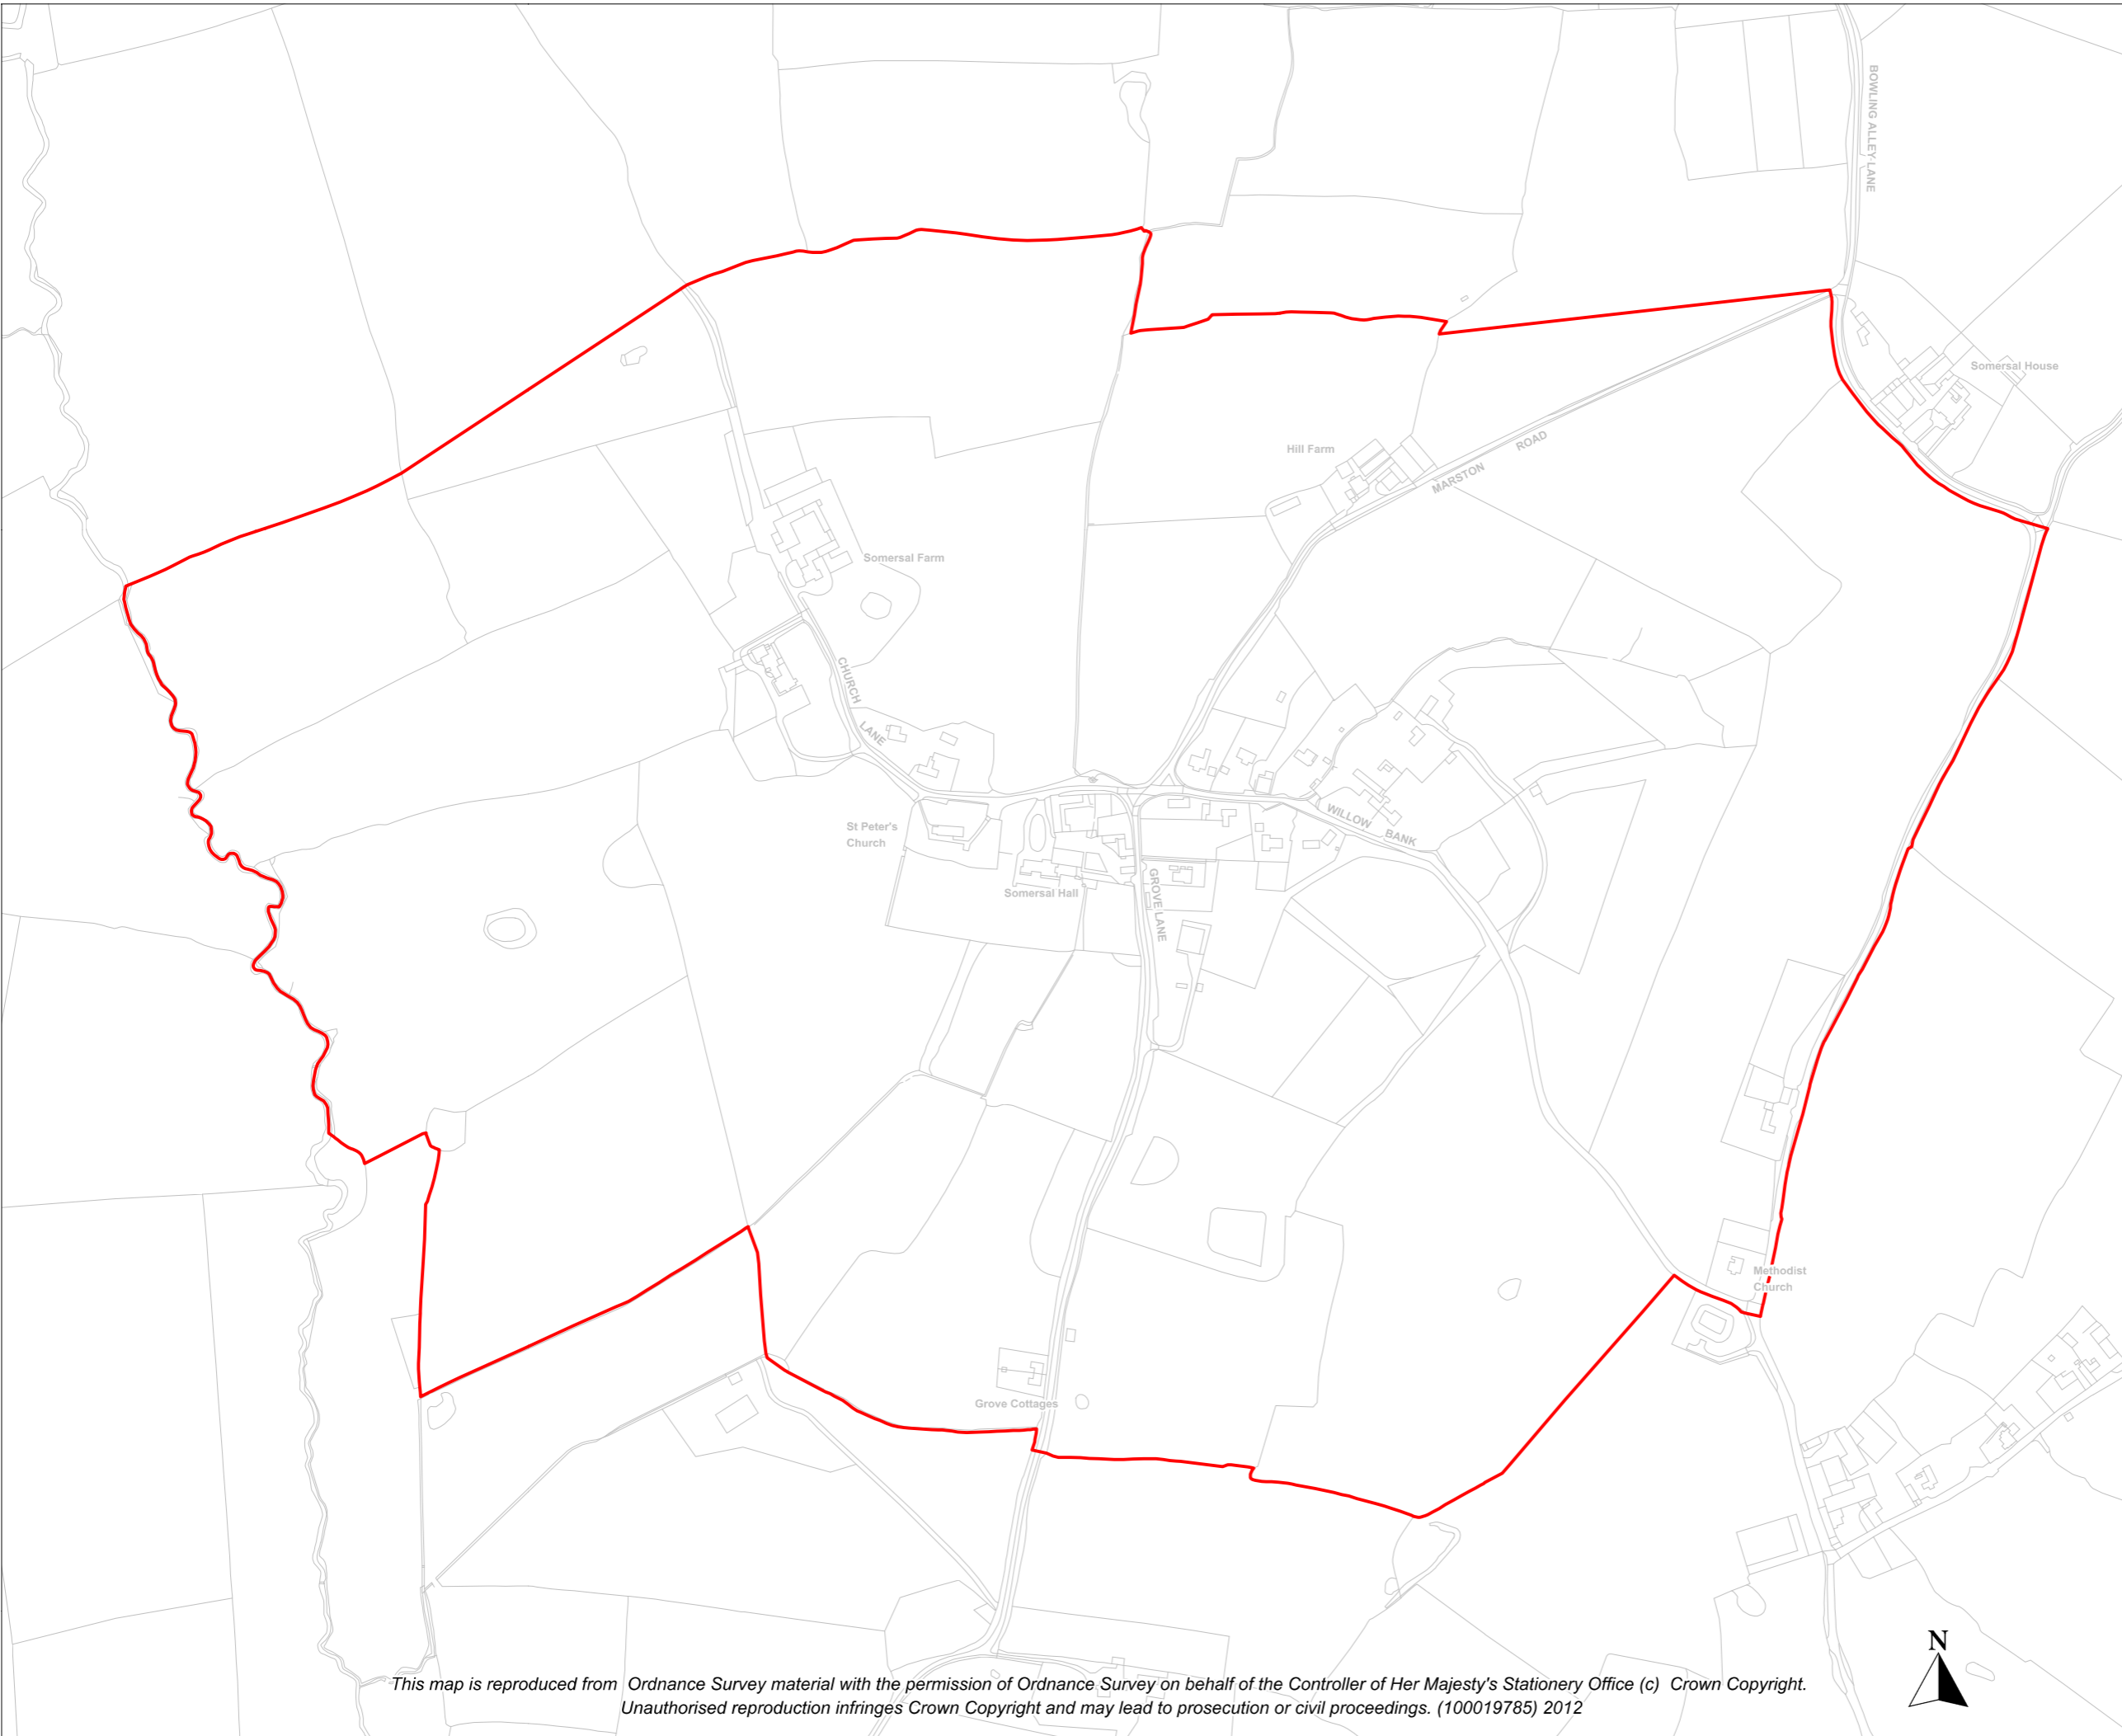

KEY

 Conservation Area Boundary

**SOMERSAL HERBERT
CONSERVATION AREA**

**CONSERVATION AREA
BOUNDARY**

Appendix 1

This map is reproduced from Ordnance Survey material with the permission of Ordnance Survey on behalf of the Controller of Her Majesty's Stationery Office (c) Crown Copyright. Unauthorised reproduction infringes Crown Copyright and may lead to prosecution or civil proceedings. (100019785) 2012