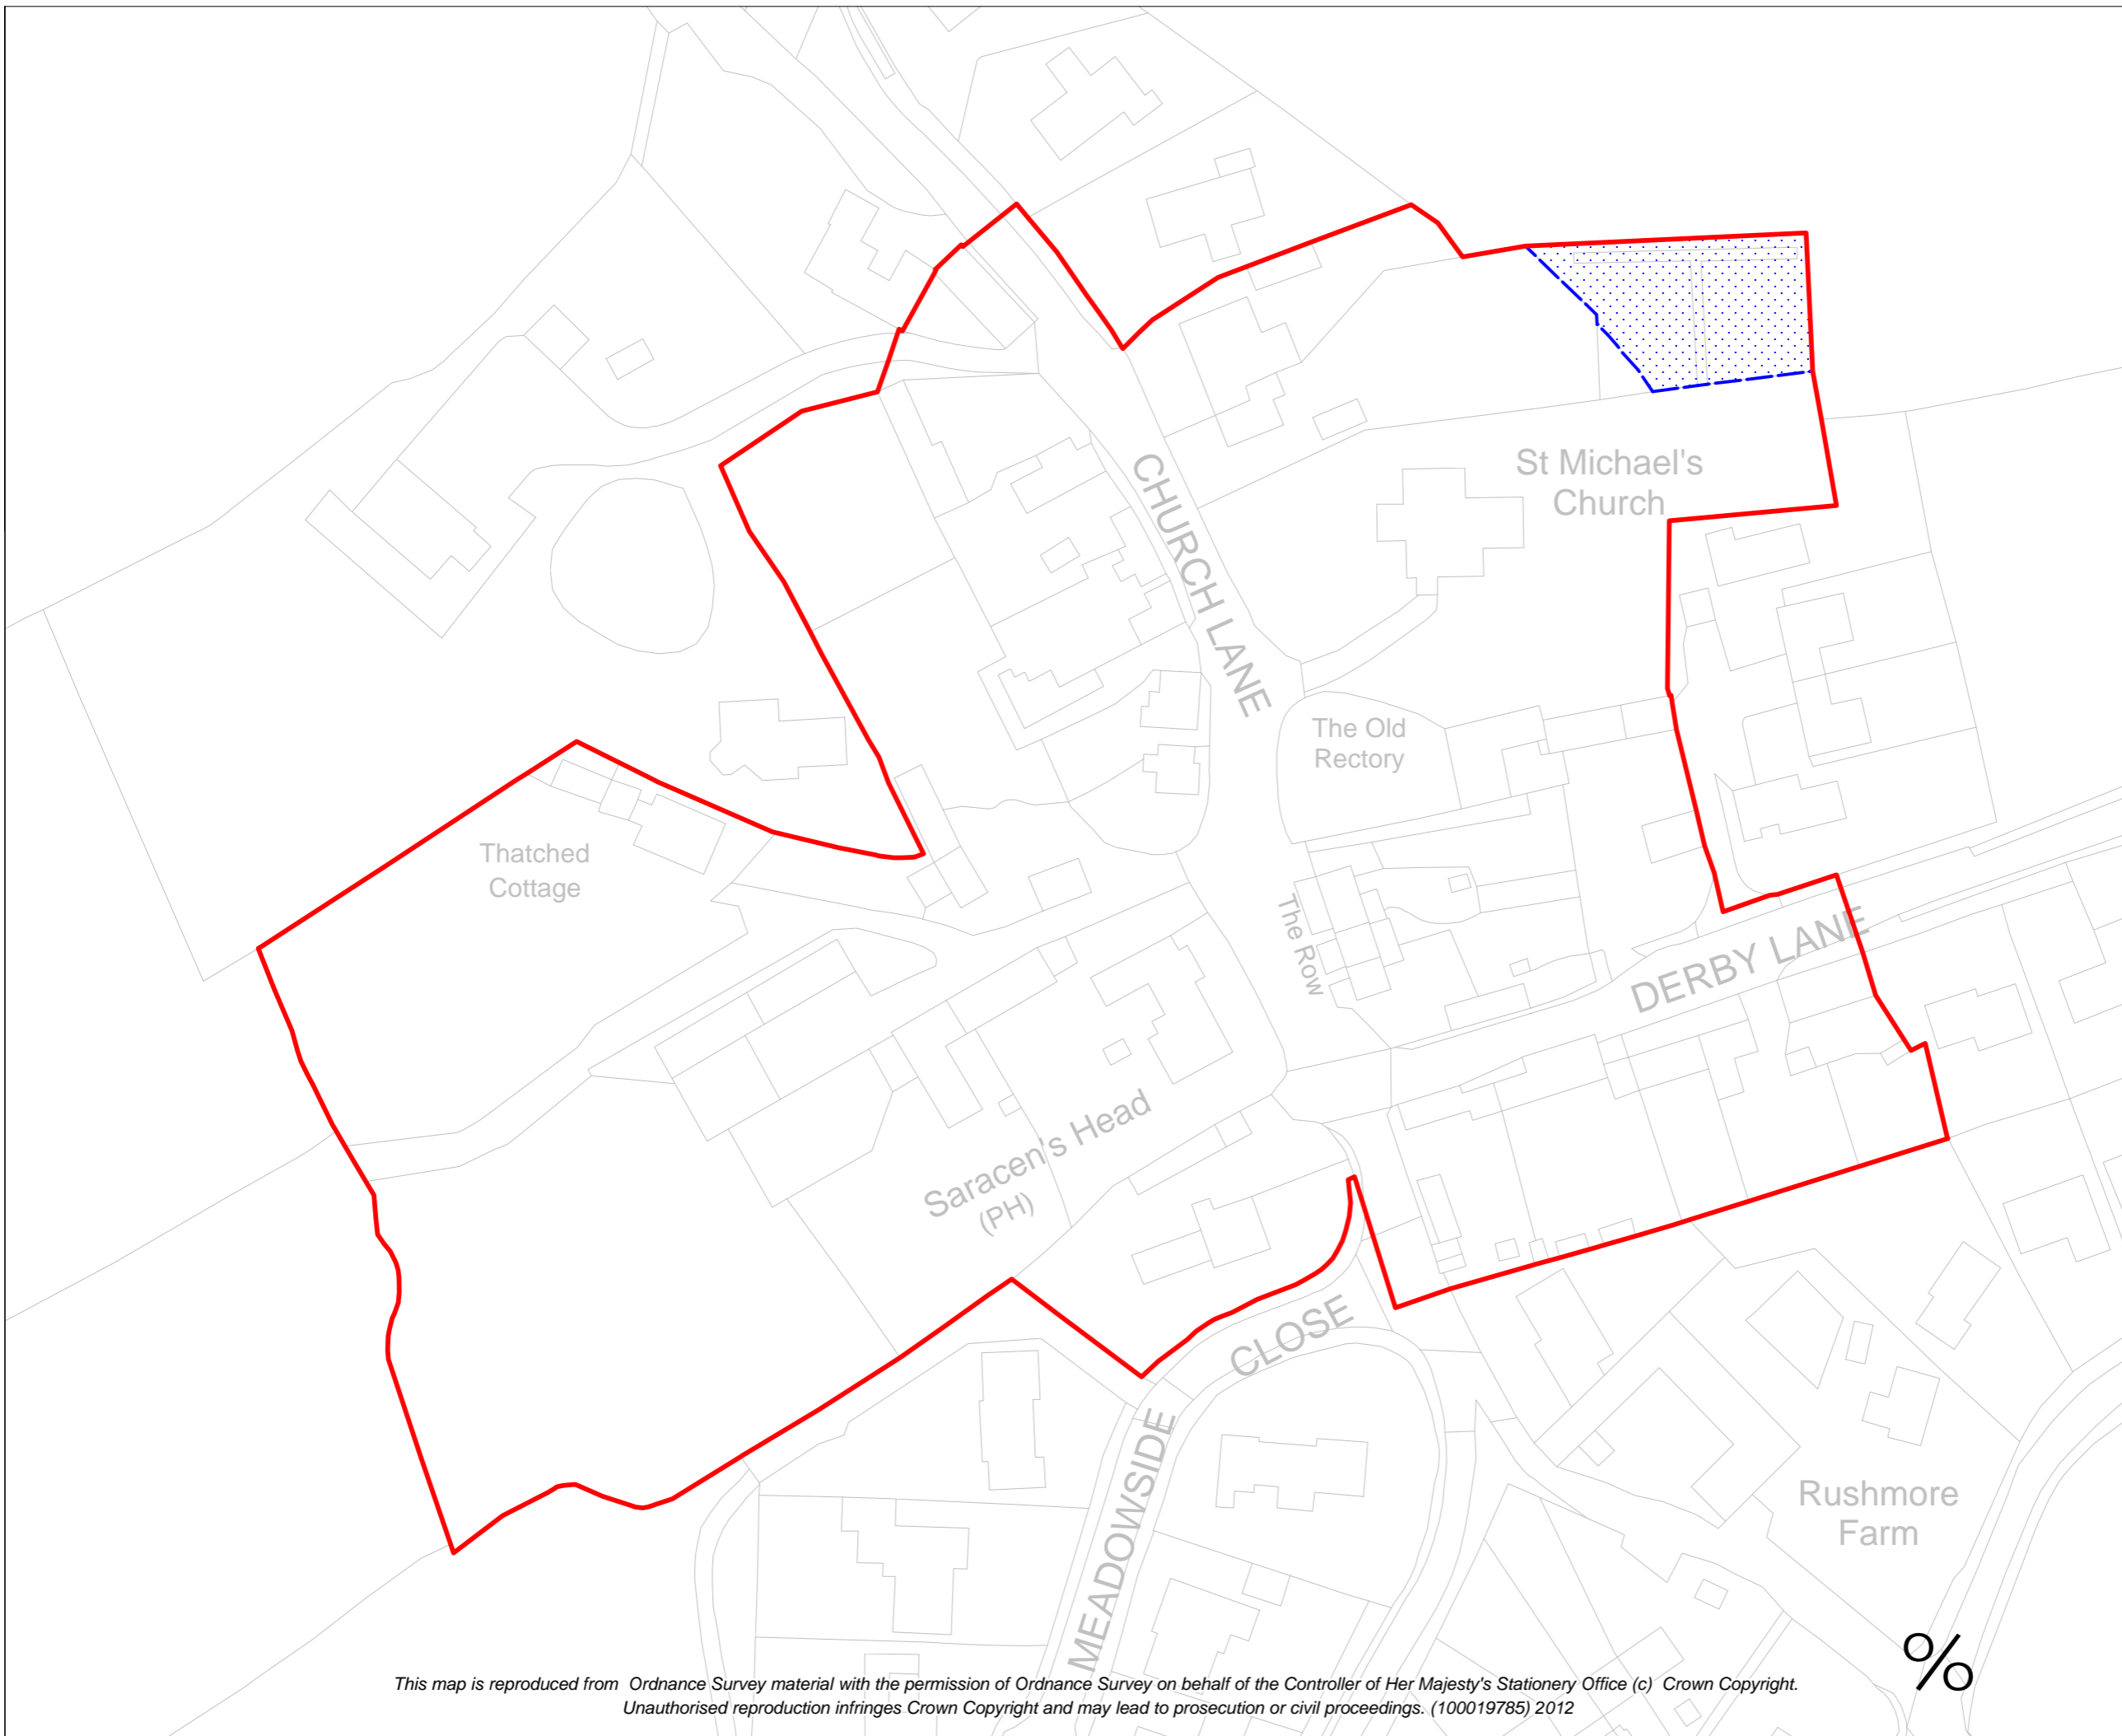

KEY

-  Shirley Conservation Area
-  Boundary Extension

This map is reproduced from Ordnance Survey material with the permission of Ordnance Survey on behalf of the Controller of Her Majesty's Stationery Office (c) Crown Copyright. Unauthorised reproduction infringes Crown Copyright and may lead to prosecution or civil proceedings. (100019785) 2012

SHIRLEY
CONSERVATION AREA

BOUNDARY REVIEW
NOVEMBER 2012

APPENDIX 1