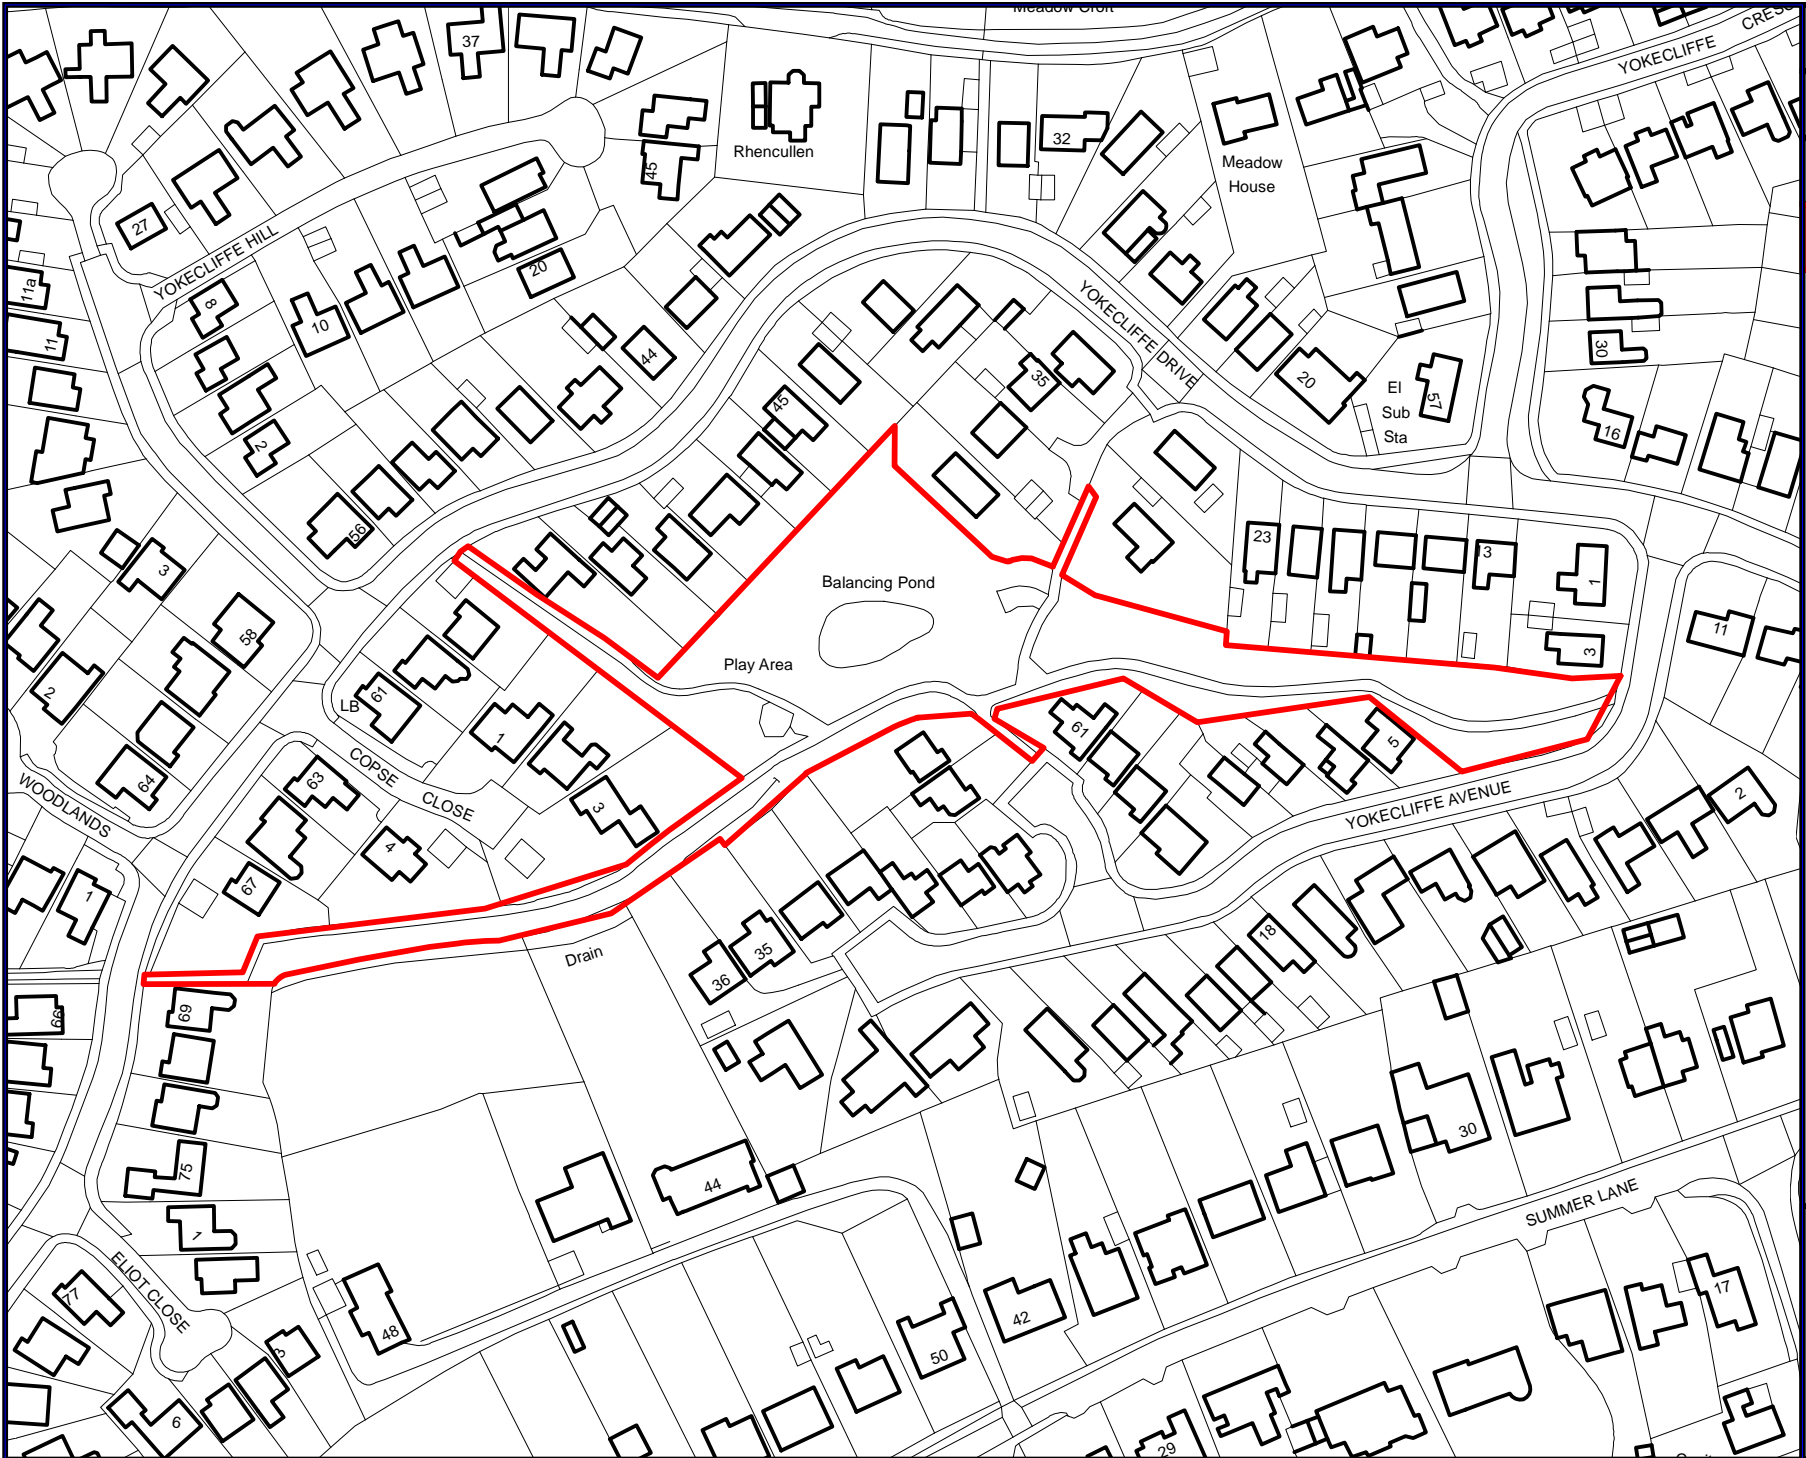

WIRKSWORTH

SITE
Yokecliffe Park Area

EXCLUSION

DOGS ON LEADS

DOGS ON LEADS - (11-4)

DOGS ON LEAD BY DIRECTION

Public Space Protection Order Final Proposals 2018

N

WWW.DERBYSHIREDALES.GOV.UK

WIRKSWORTH

SITE

Yokecliffe Park Area

No lit fires or barbeques
No unauthorised parking

**Public Space Protection
Order 2018**

WWW.DERBYSHIREDALES.GOV.UK

WIRKSWORTH
SITE Yokecliffe Park Area
Alcohol Controlled Zone
Public Space Protection Order 2018
 <small>WWW.DERBYSHIREDALES.GOV.UK</small>