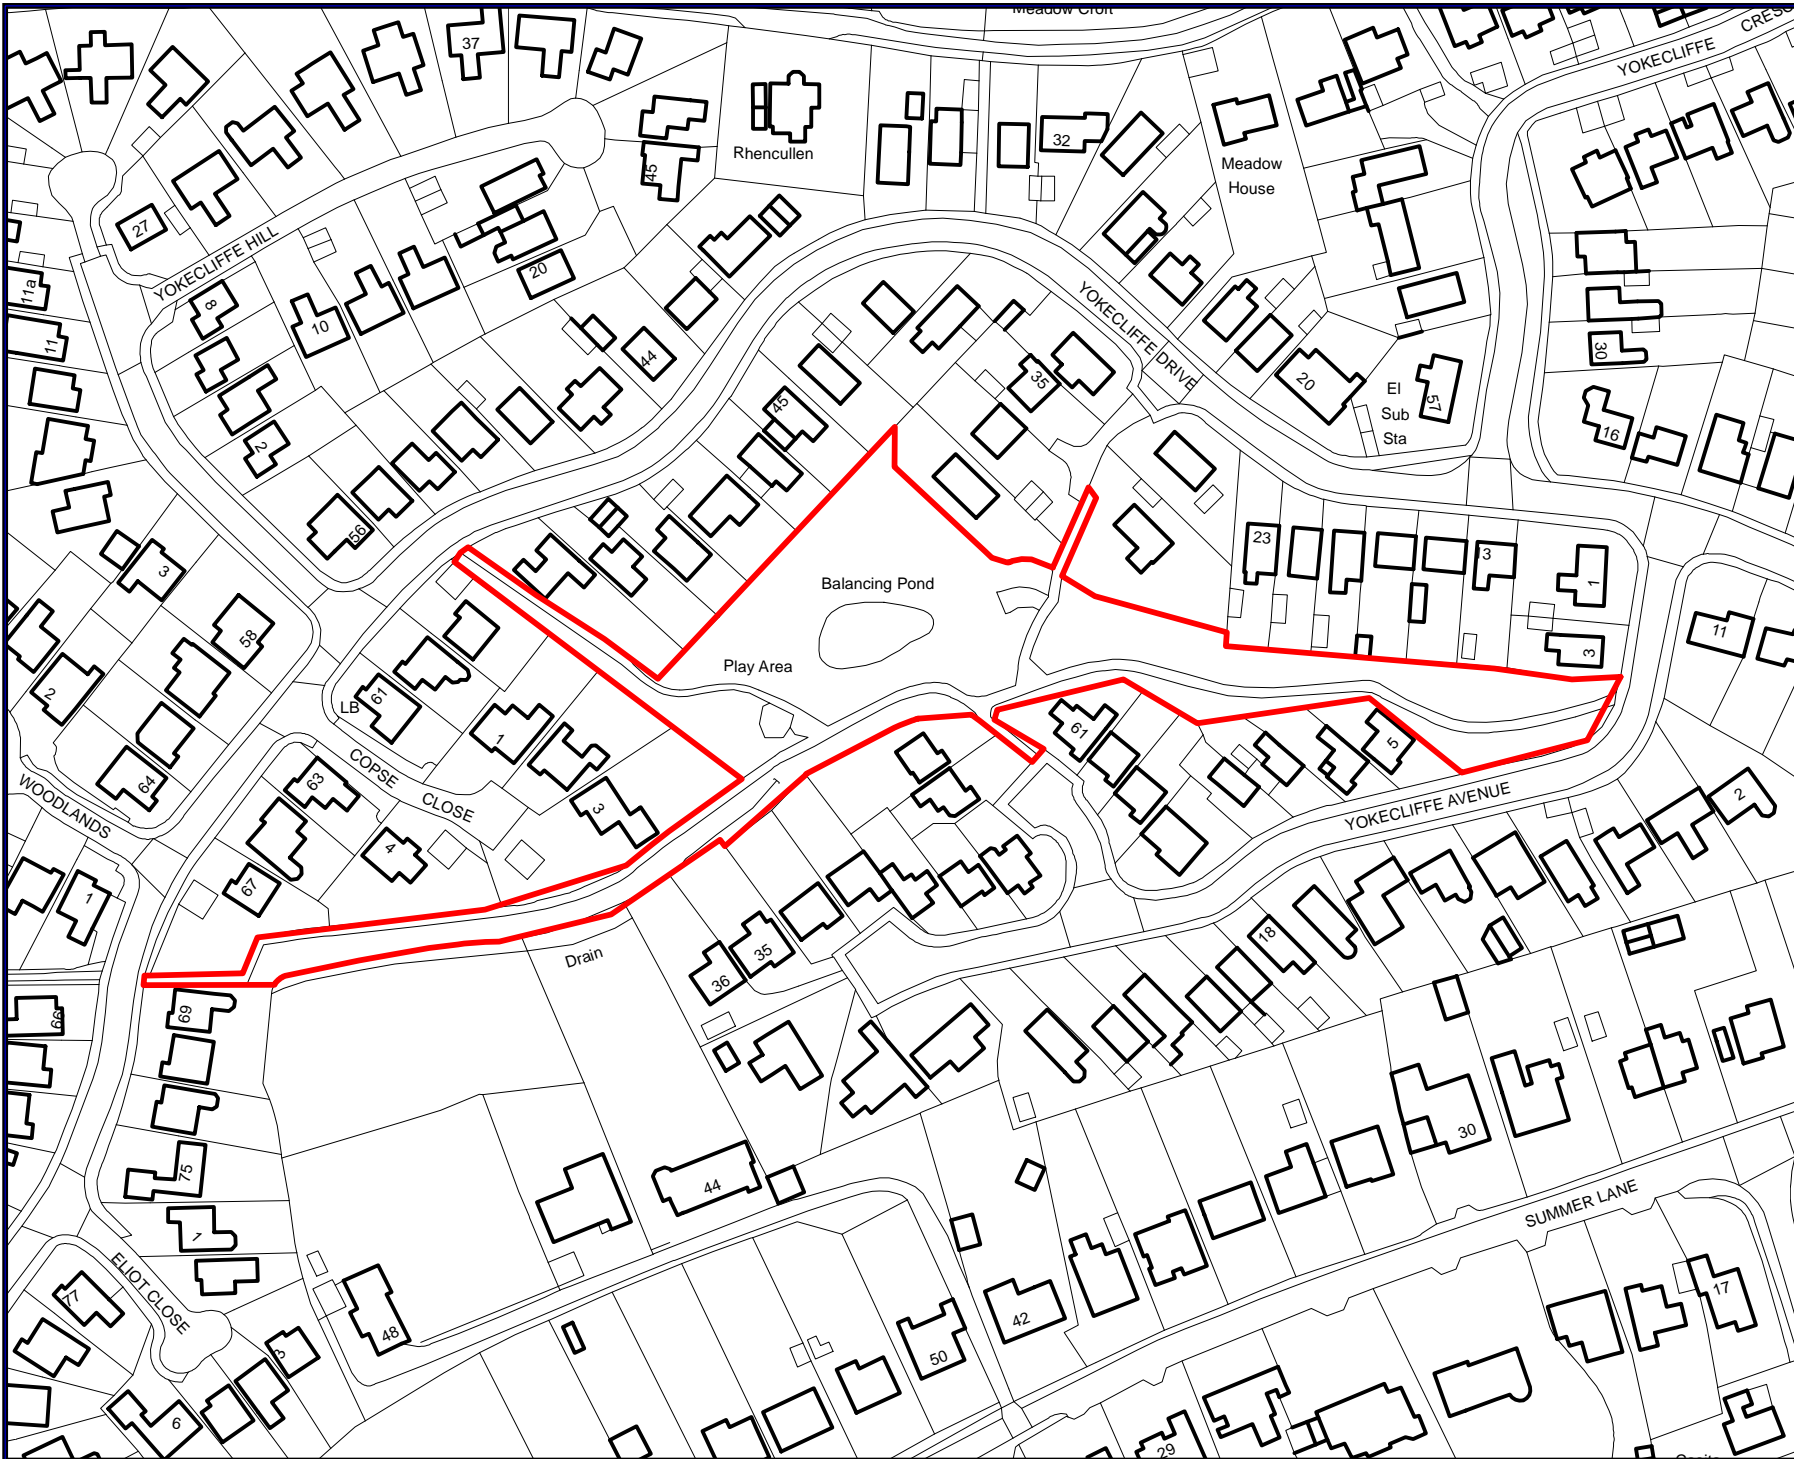

WIRKSWORTH

SITE
Yokecliffe Park Area

EXCLUSION

DOGS ON LEADS

DOGS ON LEADS - (11-4)

DOGS ON LEAD BY DIRECTION

Public Space Protection Order Final Proposals 2018

N

WWW.DERBYSHIREDALES.GOV.UK

WIRKSWORTH

SITE

Yokecliffe Park Area

No lit fires or barbeques
No unauthorised parking

**Public Space Protection
Order 2018**

WWW.DERBYSHIREDALES.GOV.UK

WIRKSWORTH
SITE Yokecliffe Park Area
Alcohol Controlled Zone
Public Space Protection Order 2018
 <small>WWW.DERBYSHIREDALES.GOV.UK</small>