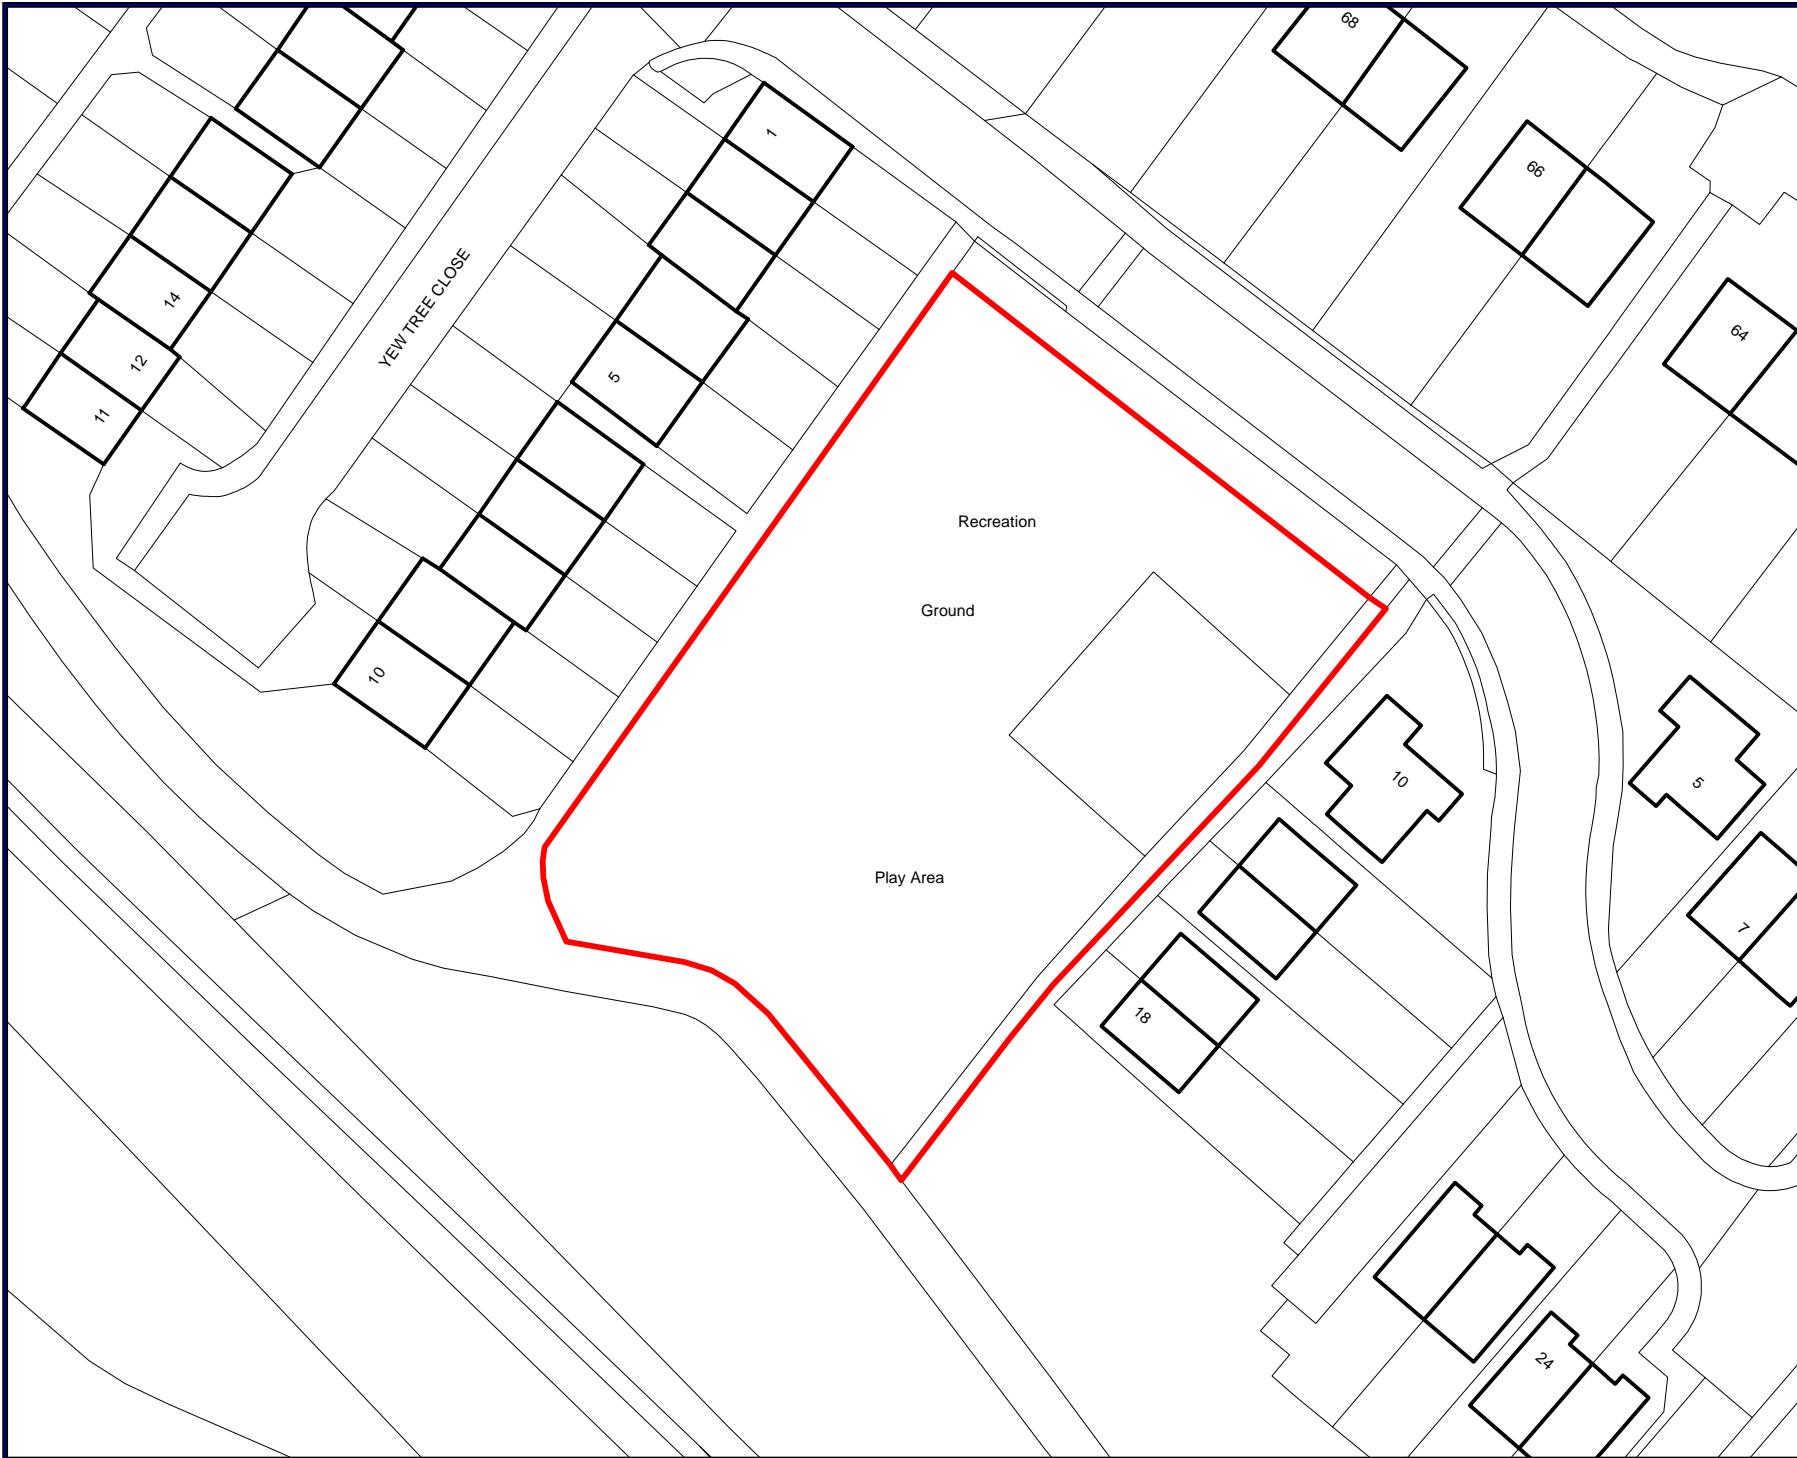

DARLEY DALE

SITE
Willow Way Recreation Ground

No lit fires or barbeques
No unauthorised parking

**Public Space Protection
Order 2018**

WWW.DERBYSHIREDALES.GOV.UK

DARLEY DALE

SITE
Willow Way Play Area

Alcohol Controlled Zone

**Public Space Protection
Order 2018**

WWW.DERBYSHIREDALES.GOV.UK

DARLEY DALE

SITE
Willow Way Recreation Ground

EXCLUSION

DOGS ON LEADS

DOGS ON LEADS - (11-4)

DOGS ON LEAD BY DIRECTION