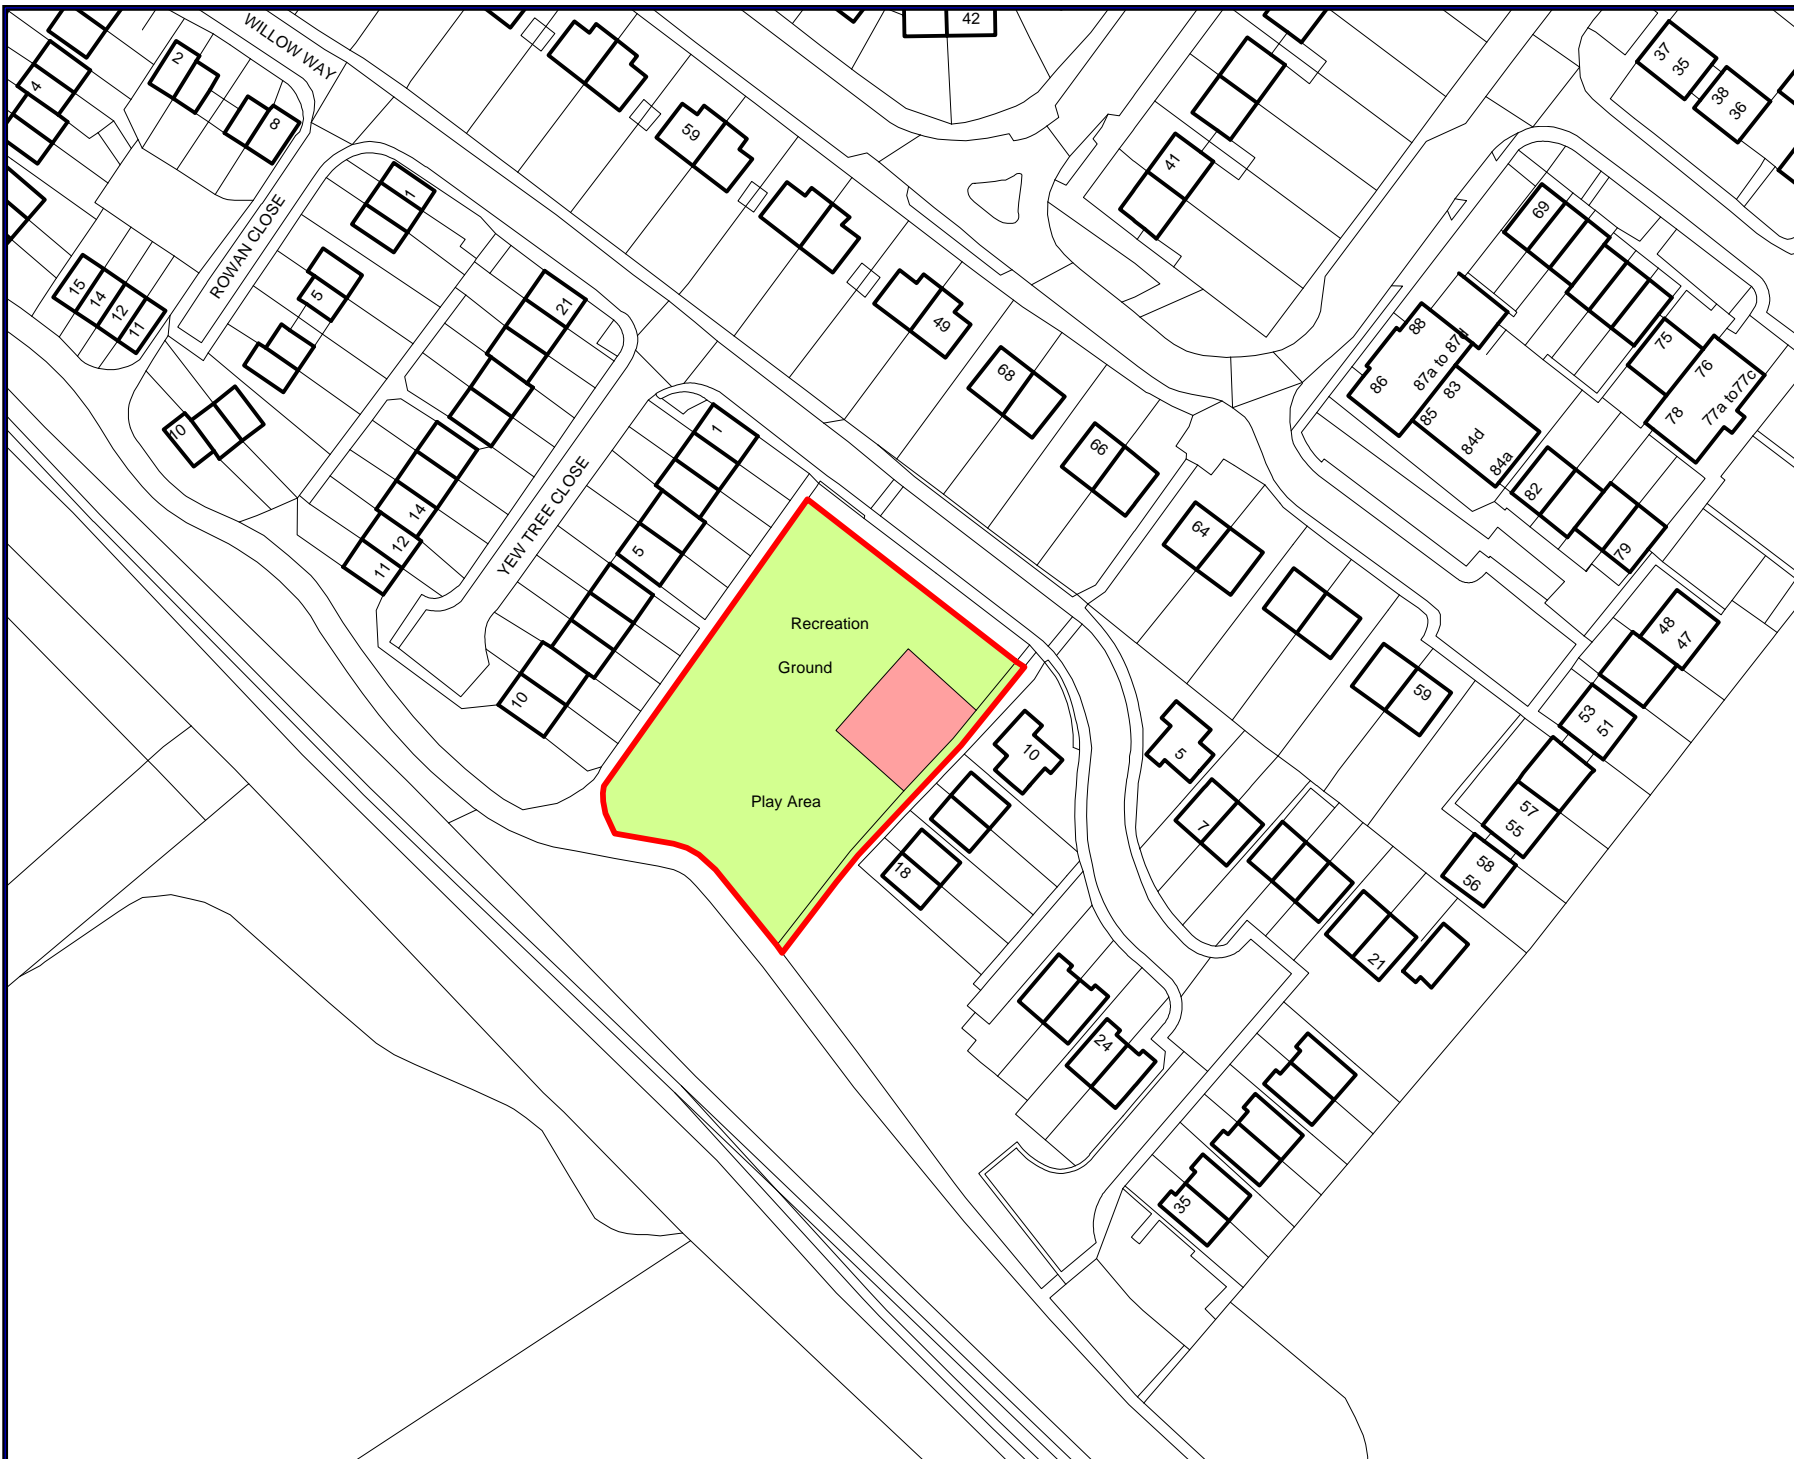

DARLEY DALE

SITE
Willow Way Recreation Ground

No lit fires or barbeques
No unauthorised parking

**Public Space Protection
Order 2018**

WWW.DERBYSHIREDALES.GOV.UK

DARLEY DALE

SITE
Willow Way Play Area

Alcohol Controlled Zone

**Public Space Protection
Order 2018**

WWW.DERBYSHIREDALES.GOV.UK

DARLEY DALE

SITE
Willow Way Recreation Ground

EXCLUSION

DOGS ON LEADS

DOGS ON LEADS - (11-4)

DOGS ON LEAD BY DIRECTION