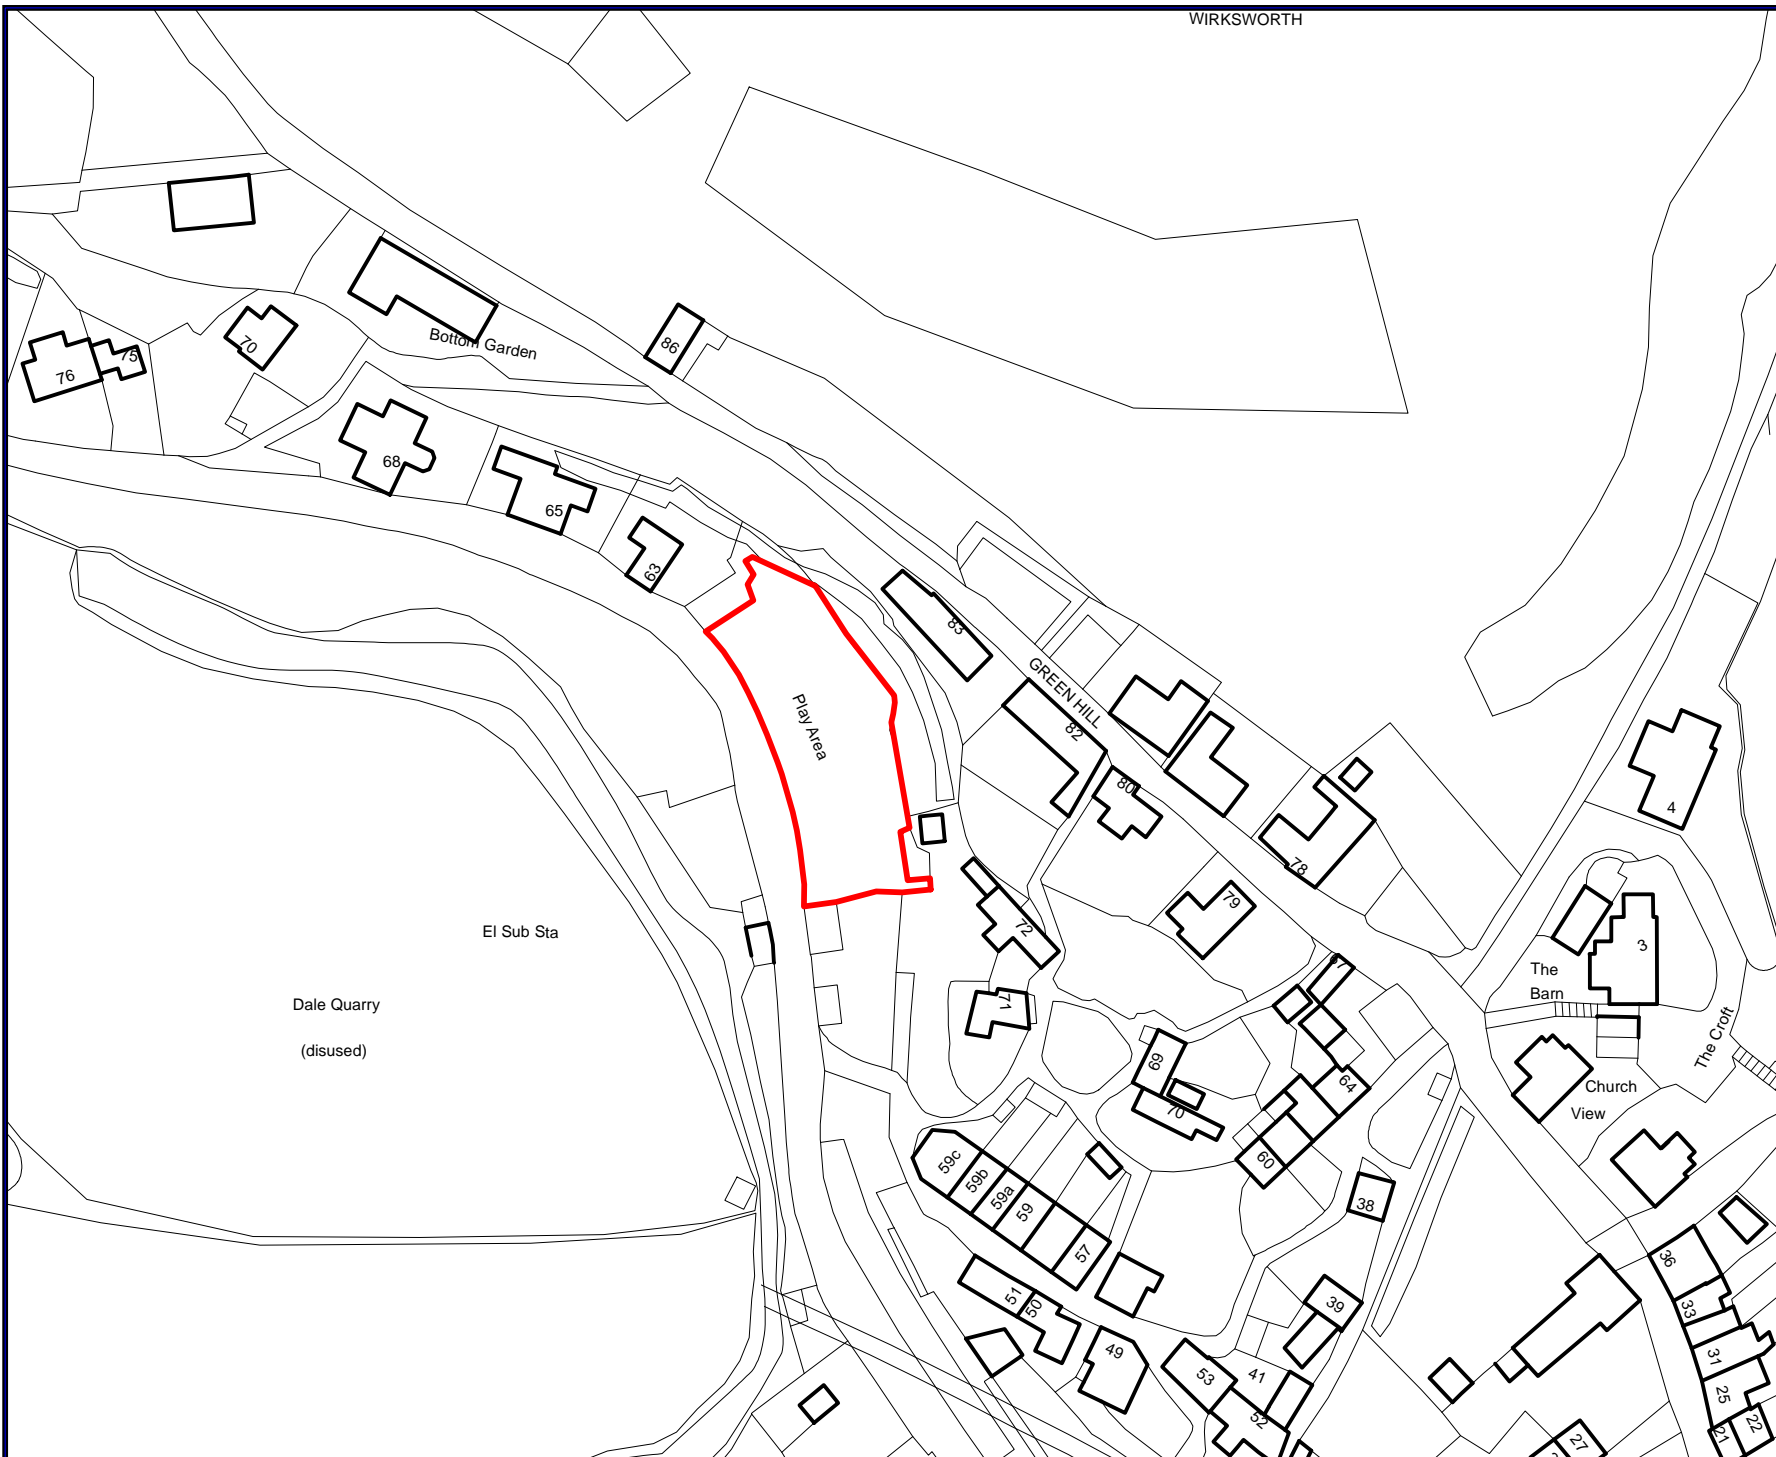

WIRKSWORTH

SITE
The Dale Play Area

EXCLUSION

DOGS ON
LEADS

DOGS ON
LEADS - (11-4)

DOGS ON LEAD
BY DIRECTION

Dale Quarry
(disused)

EI Sub Sta

SITE

The Dale Play Area

No lit fires or barbeques
No unauthorised parking

Public Space Protection
Order 2018

WWW.DERBYSHIREDALES.GOV.UK

WIRKSWORTH

SITE
The Dale Play Area

Alcohol Controlled Zone