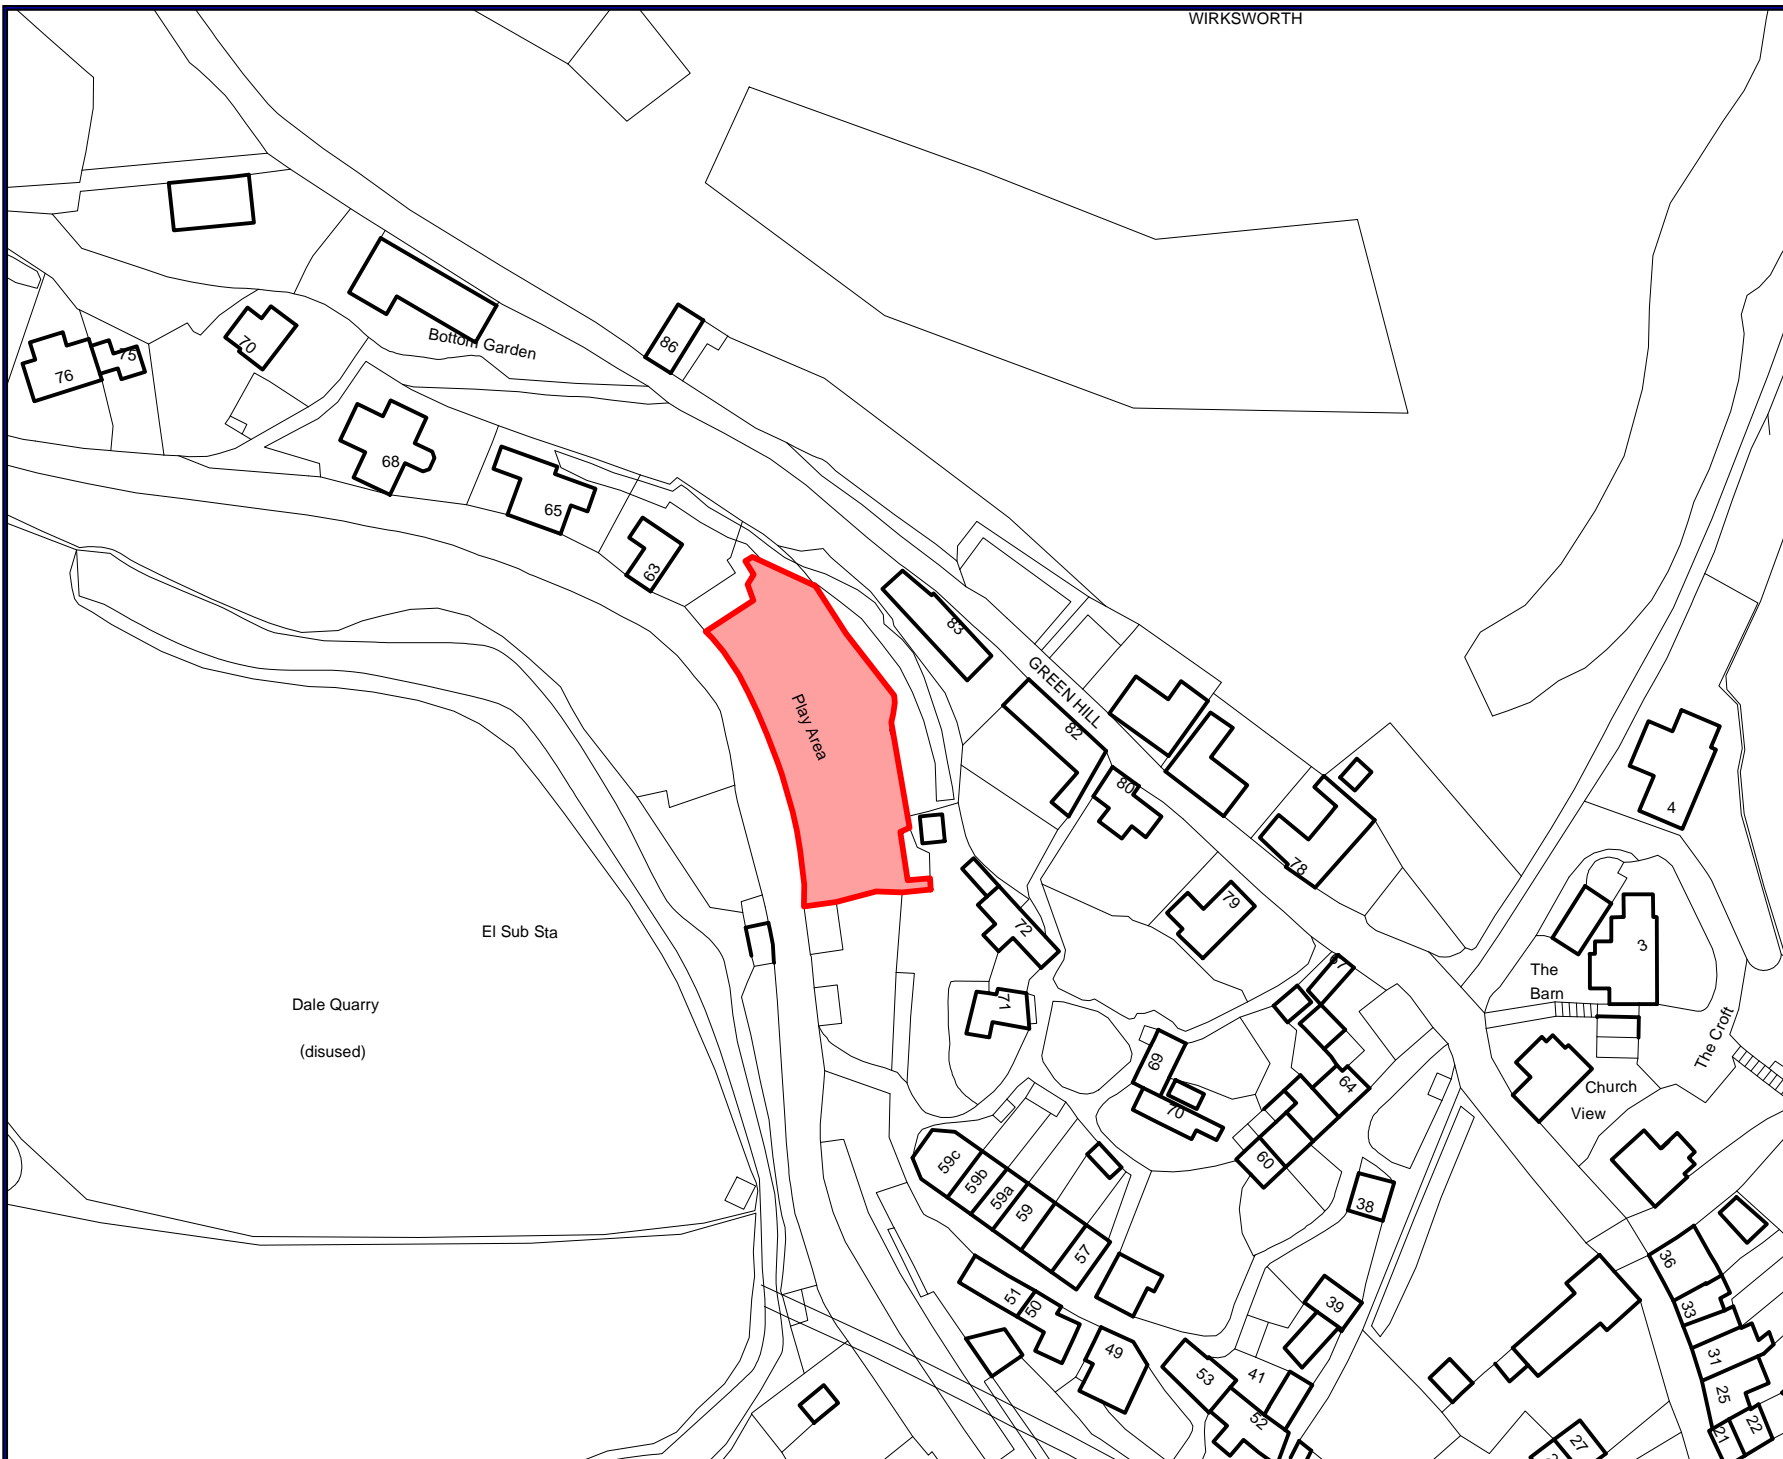

WIRKSWORTH

SITE
The Dale Play Area

EXCLUSION

DOGS ON
LEADS

DOGS ON
LEADS - (11-4)

DOGS ON LEAD
BY DIRECTION

Dale Quarry
(disused)

EI Sub Sta

Play Area

GREEN HILL

The Barn

Church
View

The Croft

**Public Space Protection
Order Final Proposals
2018**

WWW.DERBYSHIREDALES.GOV.UK

WIRKSWORTH

SITE

The Dale Play Area

No lit fires or barbeques
No unauthorised parking

Public Space Protection
Order 2018

WWW.DERBYSHIREDALES.GOV.UK

WIRKSWORTH

SITE
The Dale Play Area

Alcohol Controlled Zone