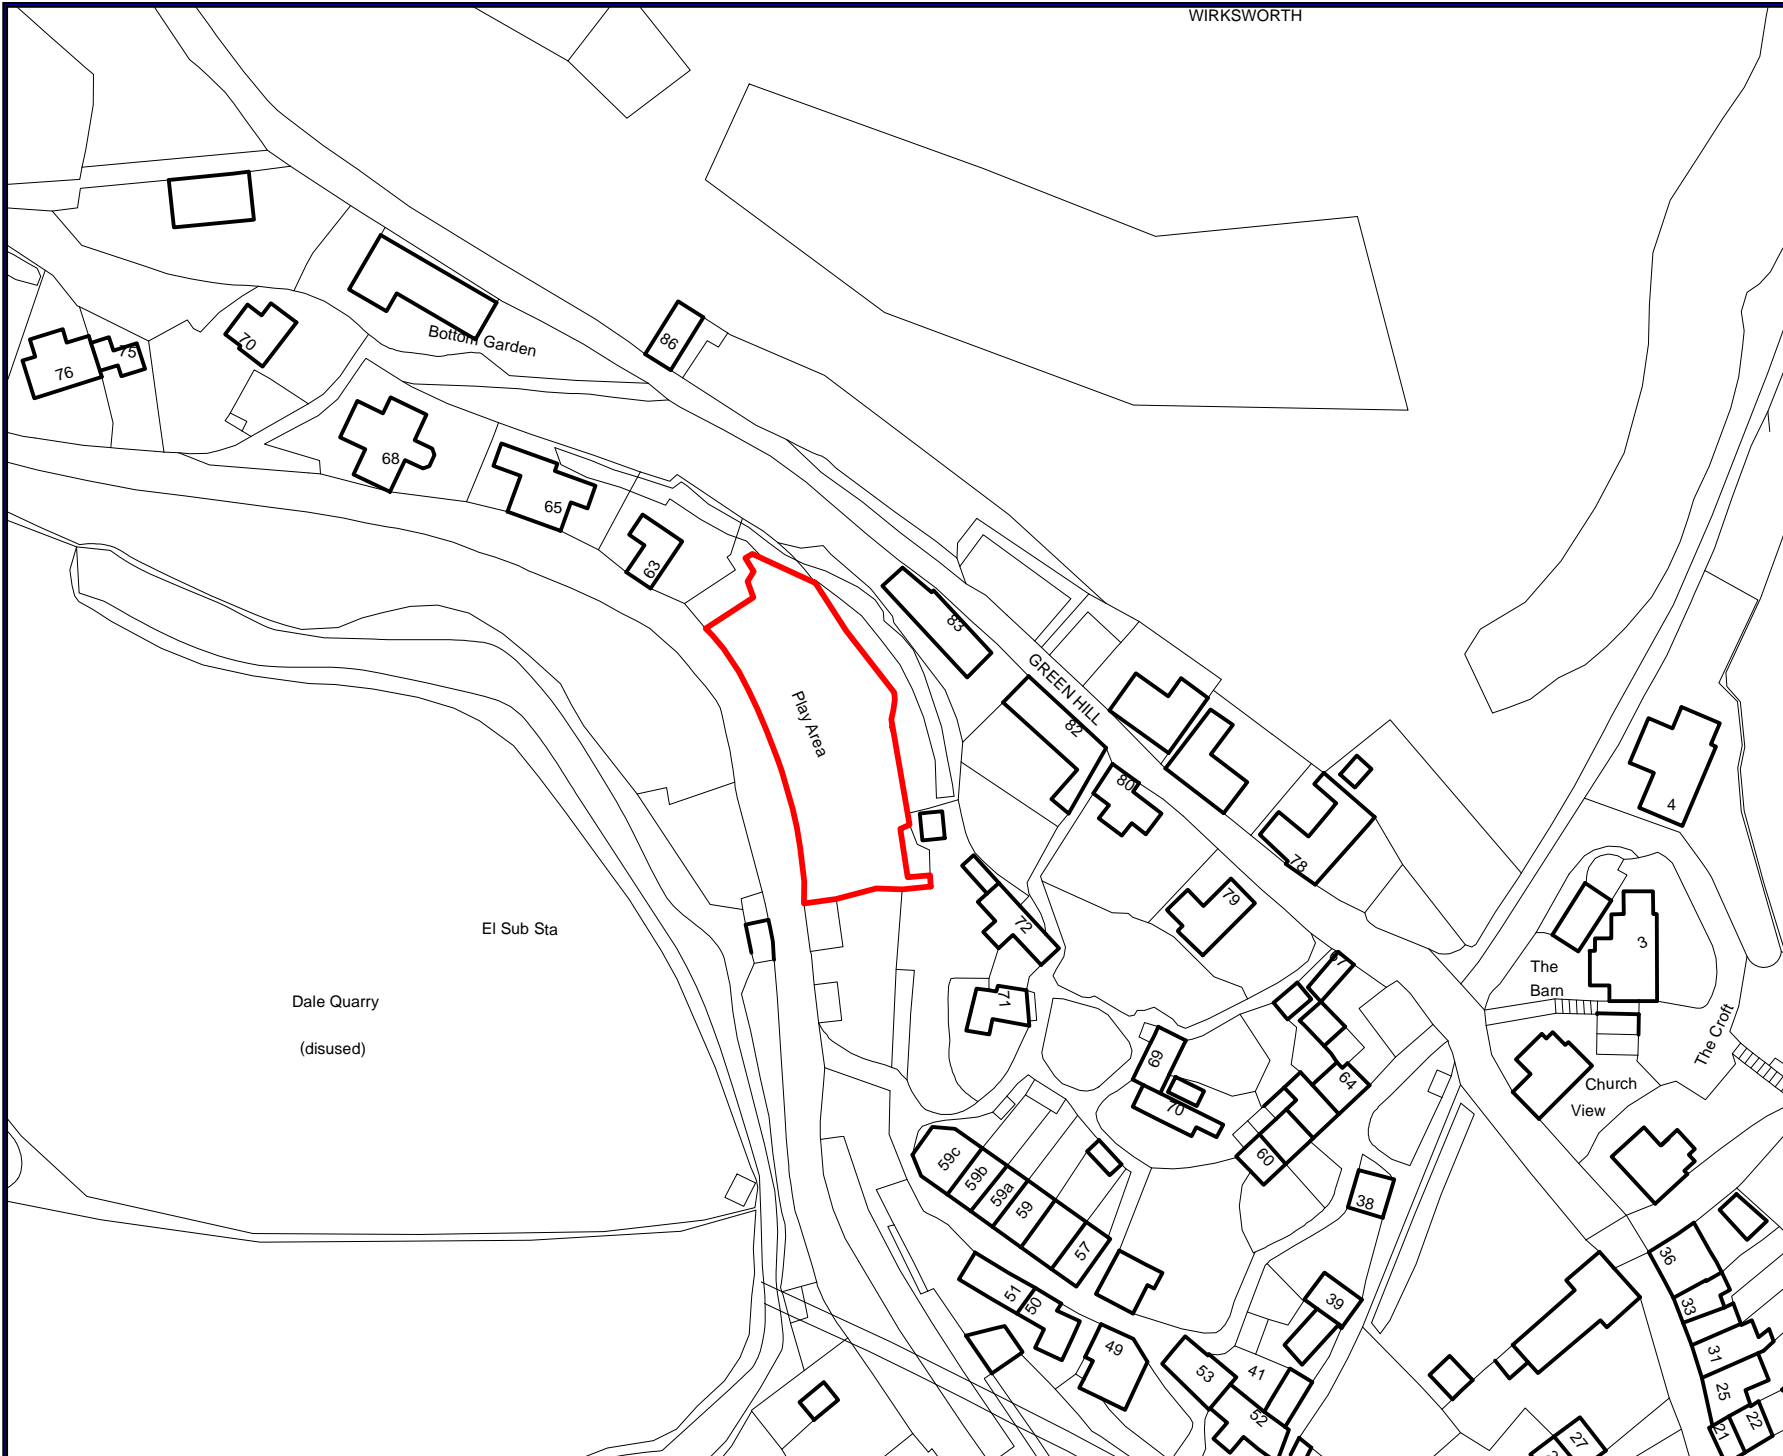

WIRKSWORTH

SITE
The Dale Play Area

EXCLUSION

DOGS ON
LEADS

DOGS ON
LEADS - (11-4)

DOGS ON LEAD
BY DIRECTION

Dale Quarry
(disused)

EI Sub Sta

SITE

The Dale Play Area

No lit fires or barbeques
No unauthorised parking

Public Space Protection
Order 2018

WWW.DERBYSHIREDALES.GOV.UK

WIRKSWORTH

SITE
The Dale Play Area

Alcohol Controlled Zone