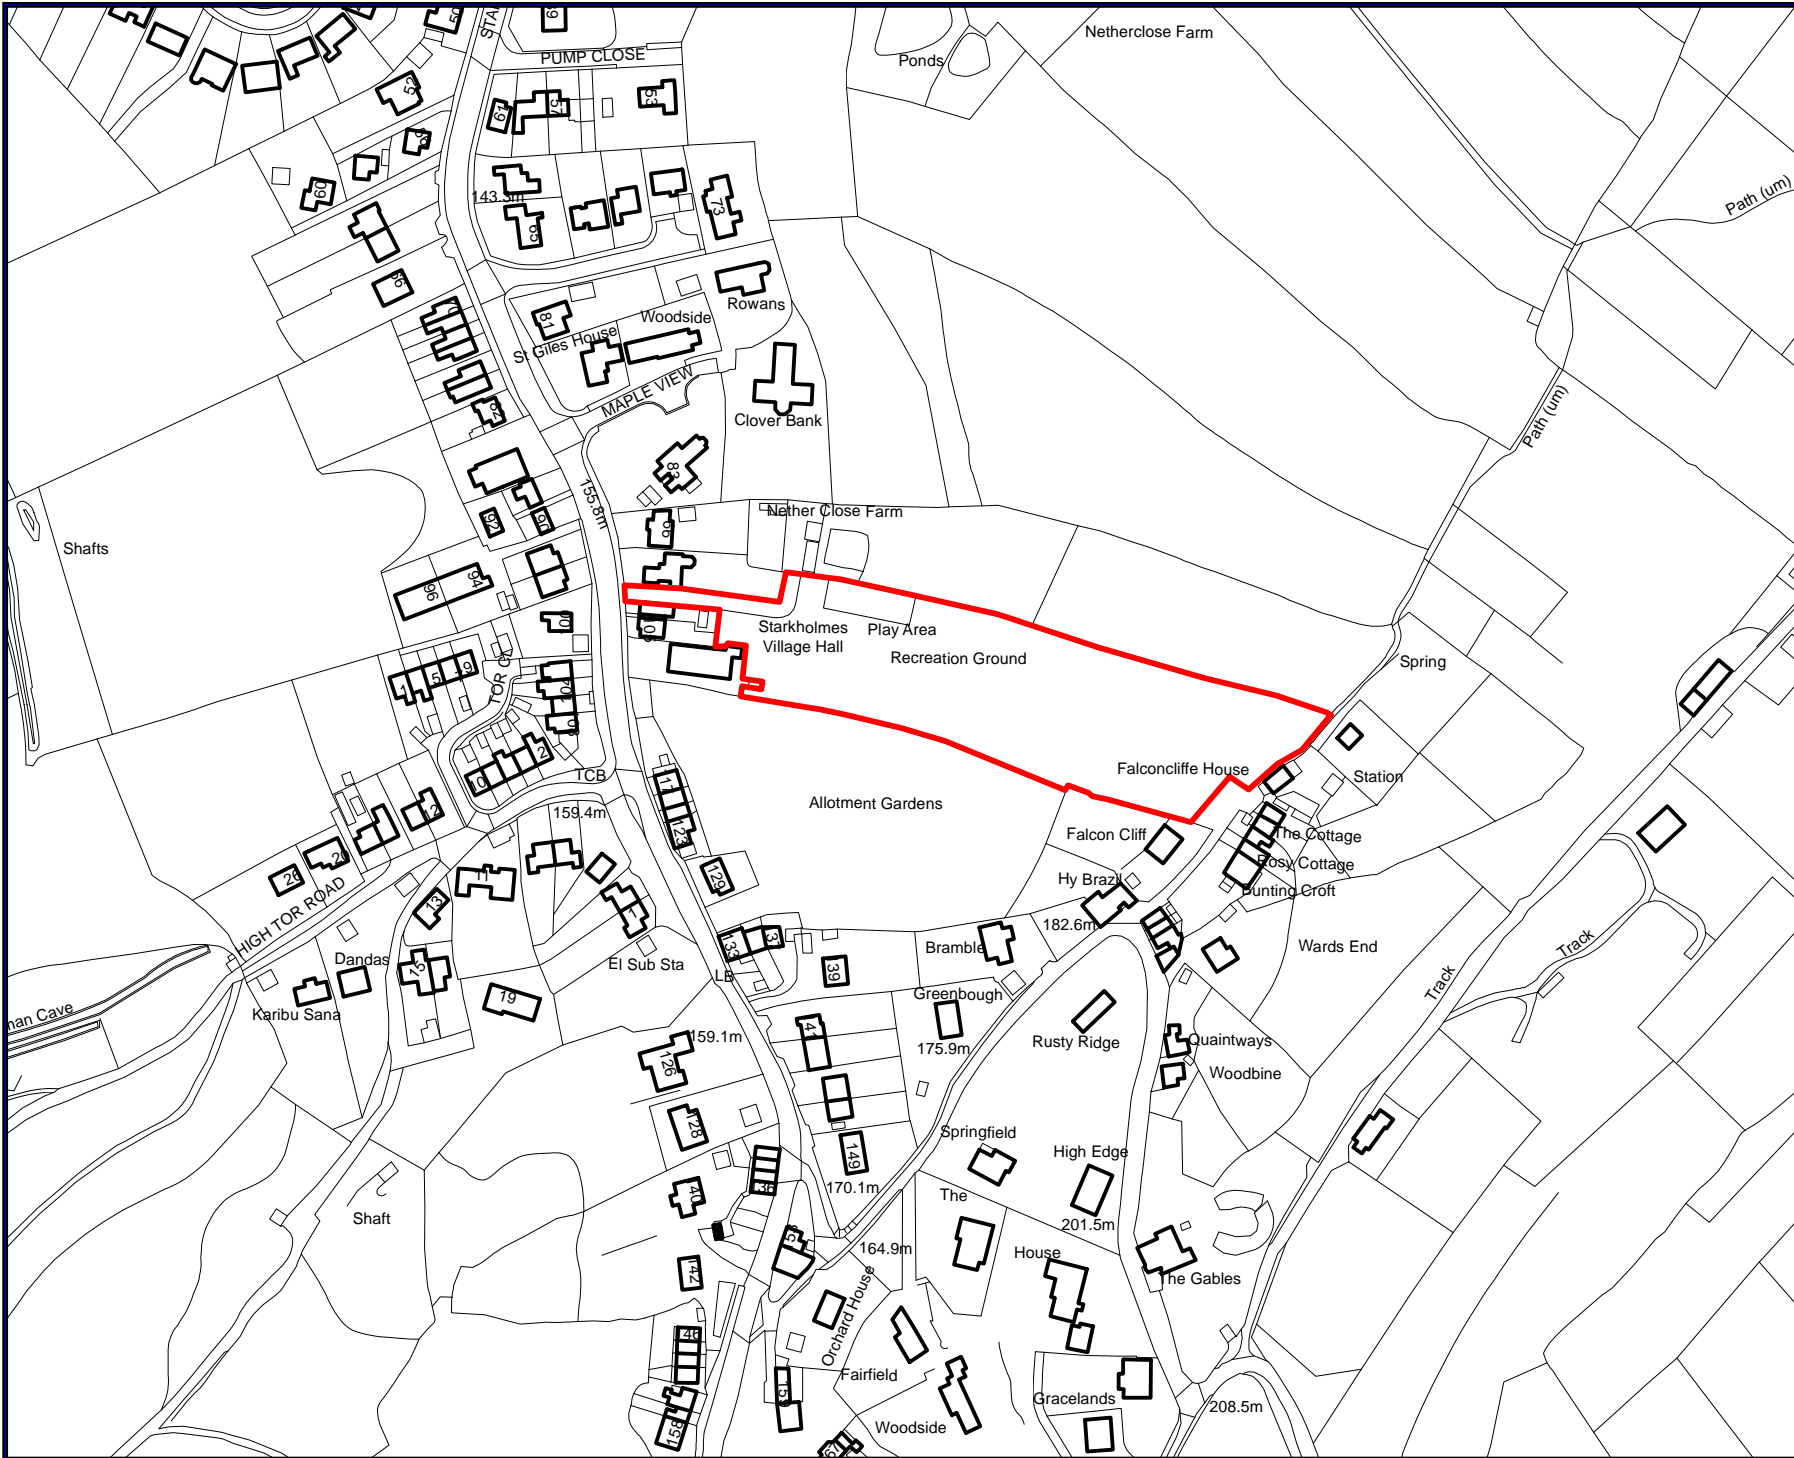

STARKHOLMES
SITE Starkholmes Playing Field
EXCLUSION
DOGS ON LEADS
DOGS ON LEADS - (11-4)
DOGS ON LEAD BY DIRECTION
<p>Public Space Protection Order Final Proposals 2018</p> <p>N</p>  <p>WWW.DERBYSHIREDALES.GOV.UK</p>