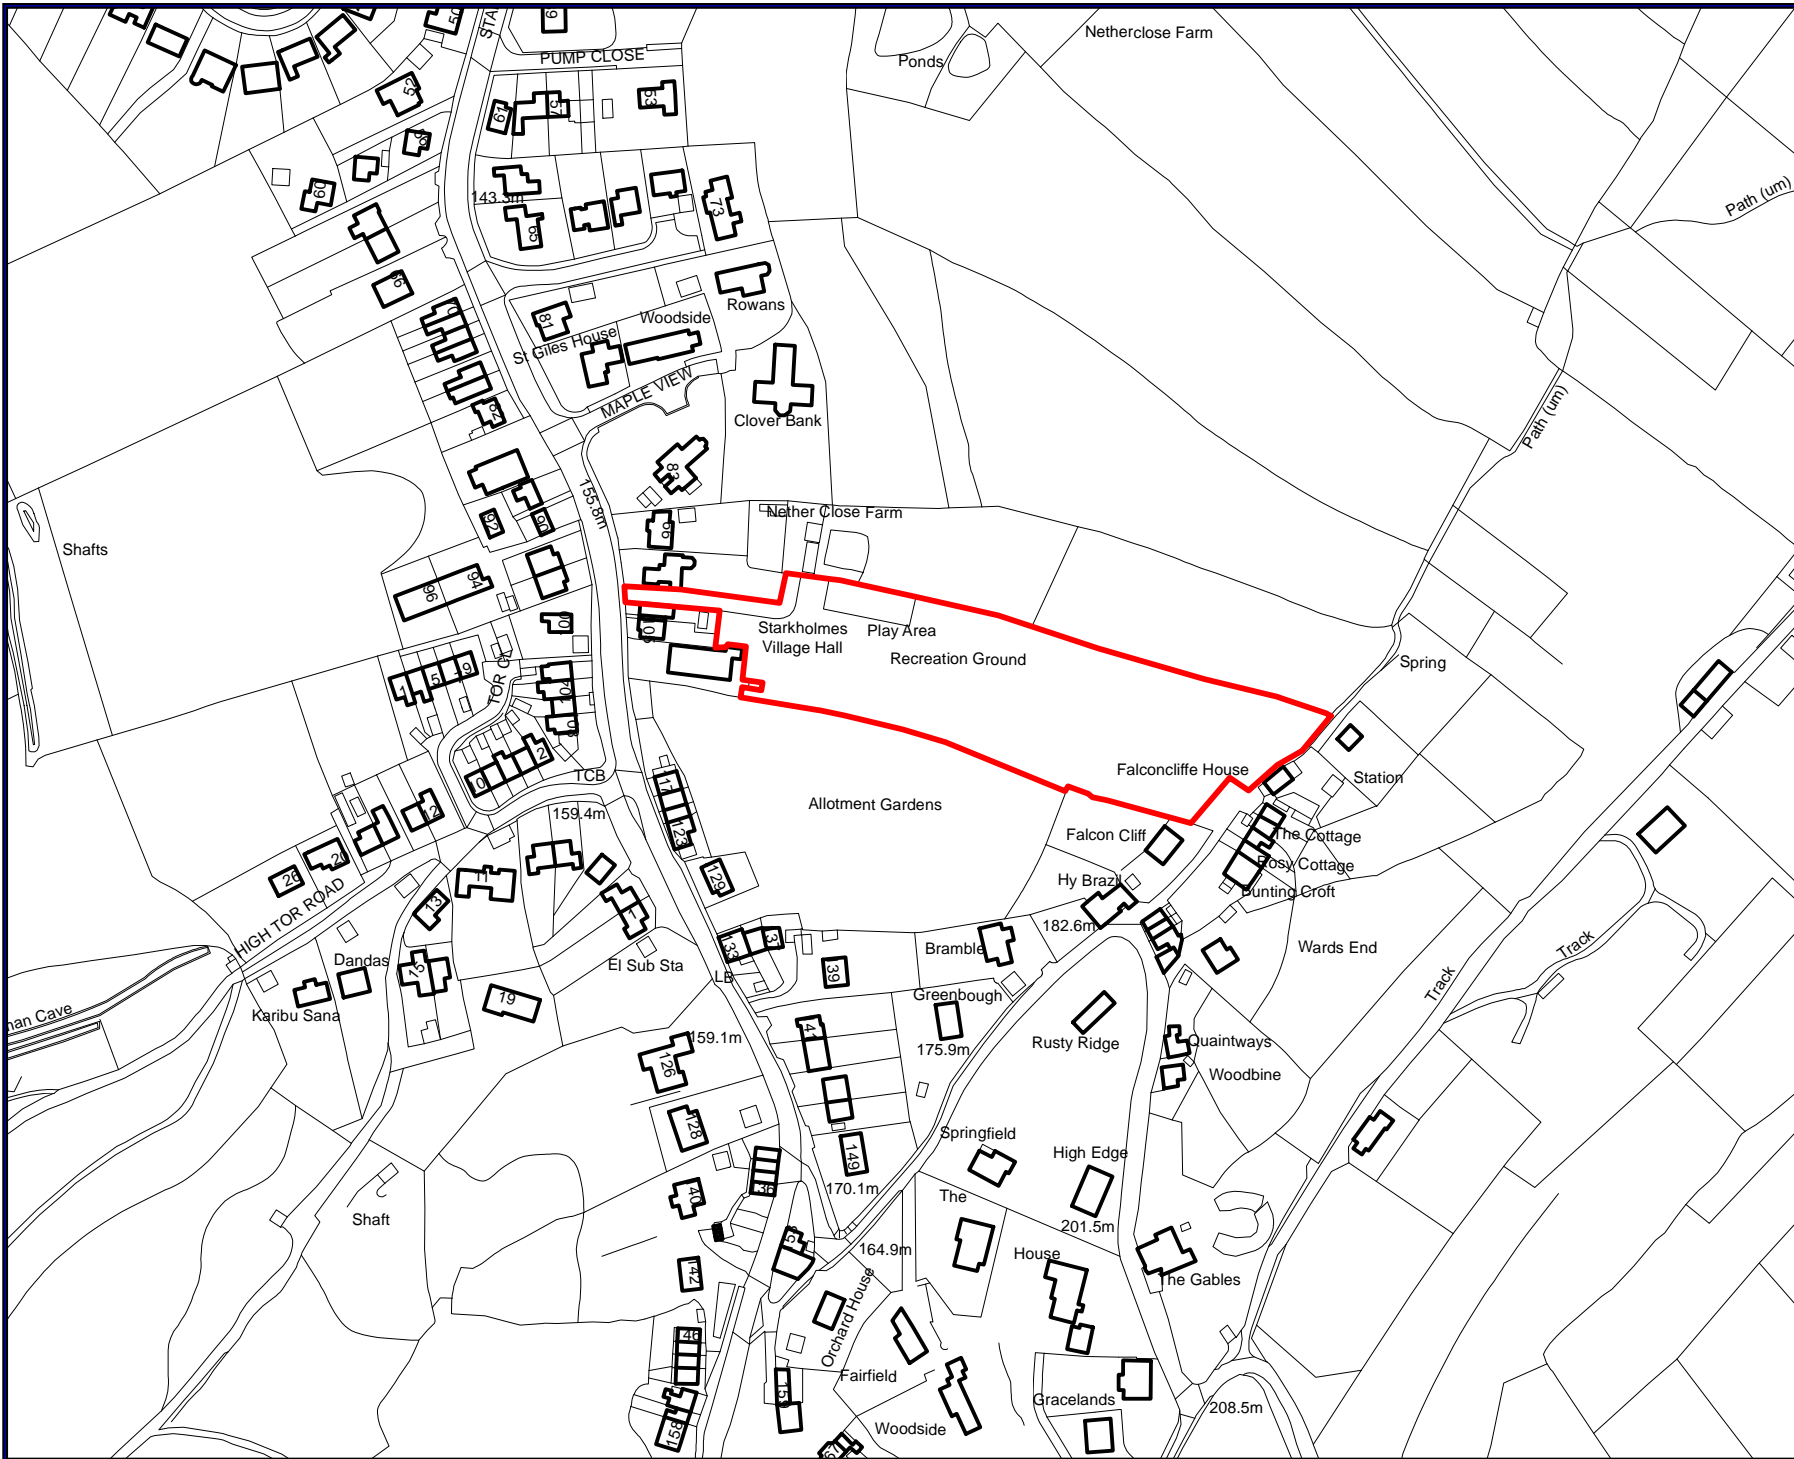

STARKHOLMES
SITE Starkholmes Playing Field
Alcohol Controlled Zone

**Public Space Protection
Order 2018**

WWW.DERBYSHIREDALES.GOV.UK