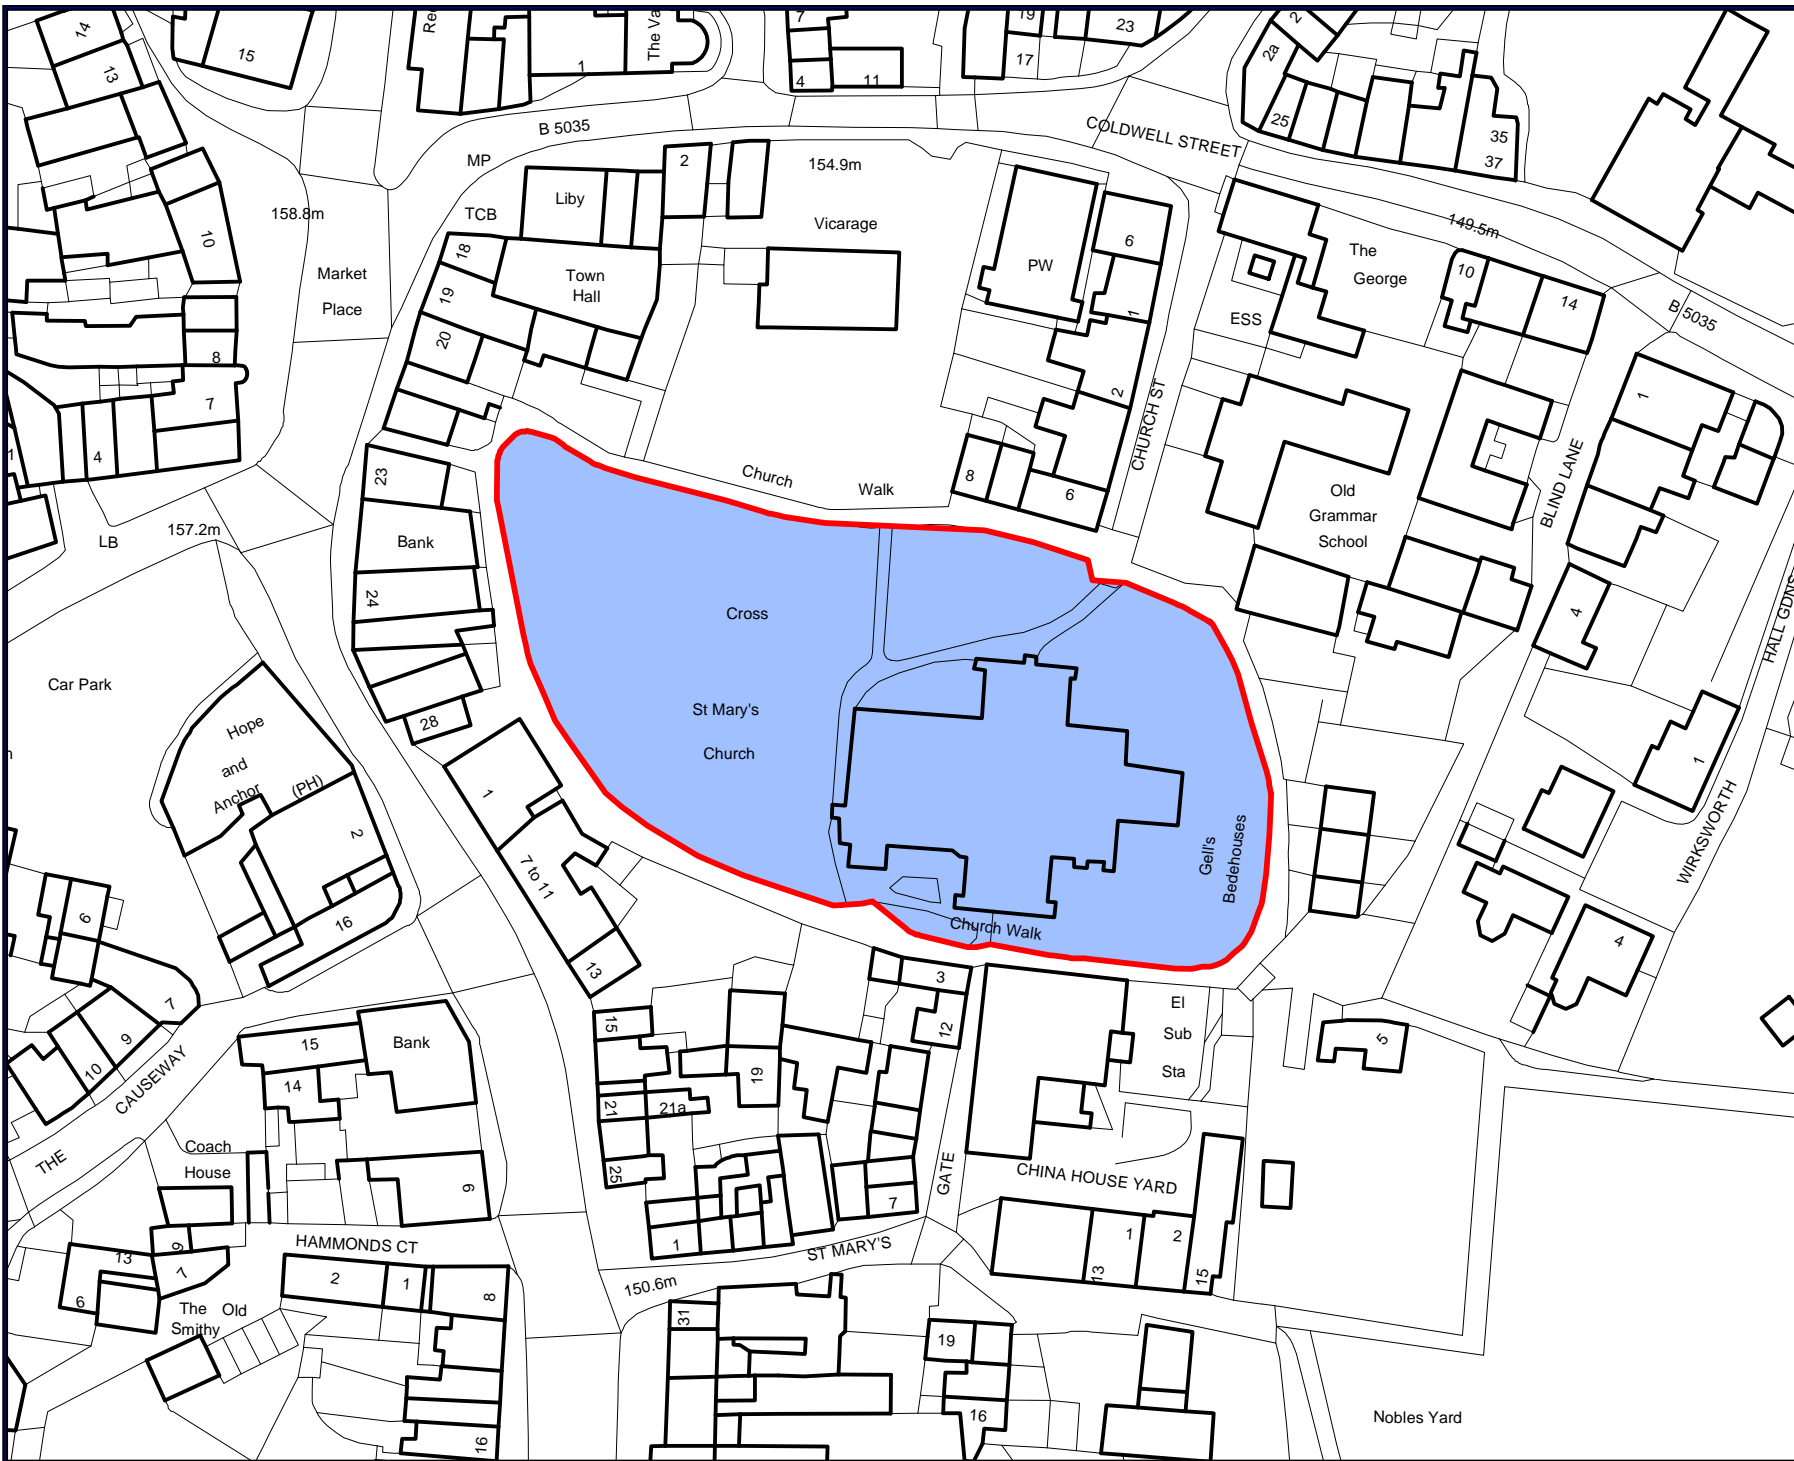

**WIRKSWORTH**

SITE  
Memorial Gardens

---

EXCLUSION

DOGS ON LEADS

DOGS ON LEADS - (11-4)

DOGS ON LEAD BY DIRECTION

**Public Space Protection  
Order Final Proposals  
2018**

N  
▲

[WWW.DERBYSHIREDALES.GOV.UK](http://www.derbyshiredales.gov.uk)

**WIRKSWORTH**  
 SITE  
 St Marys Churchyard

- EXCLUSION
- DOGS ON LEADS
- DOGS ON LEADS - (11-4)
- DOGS ON LEAD BY DIRECTION

**Public Space Protection  
 Order Final Proposals  
 2018**