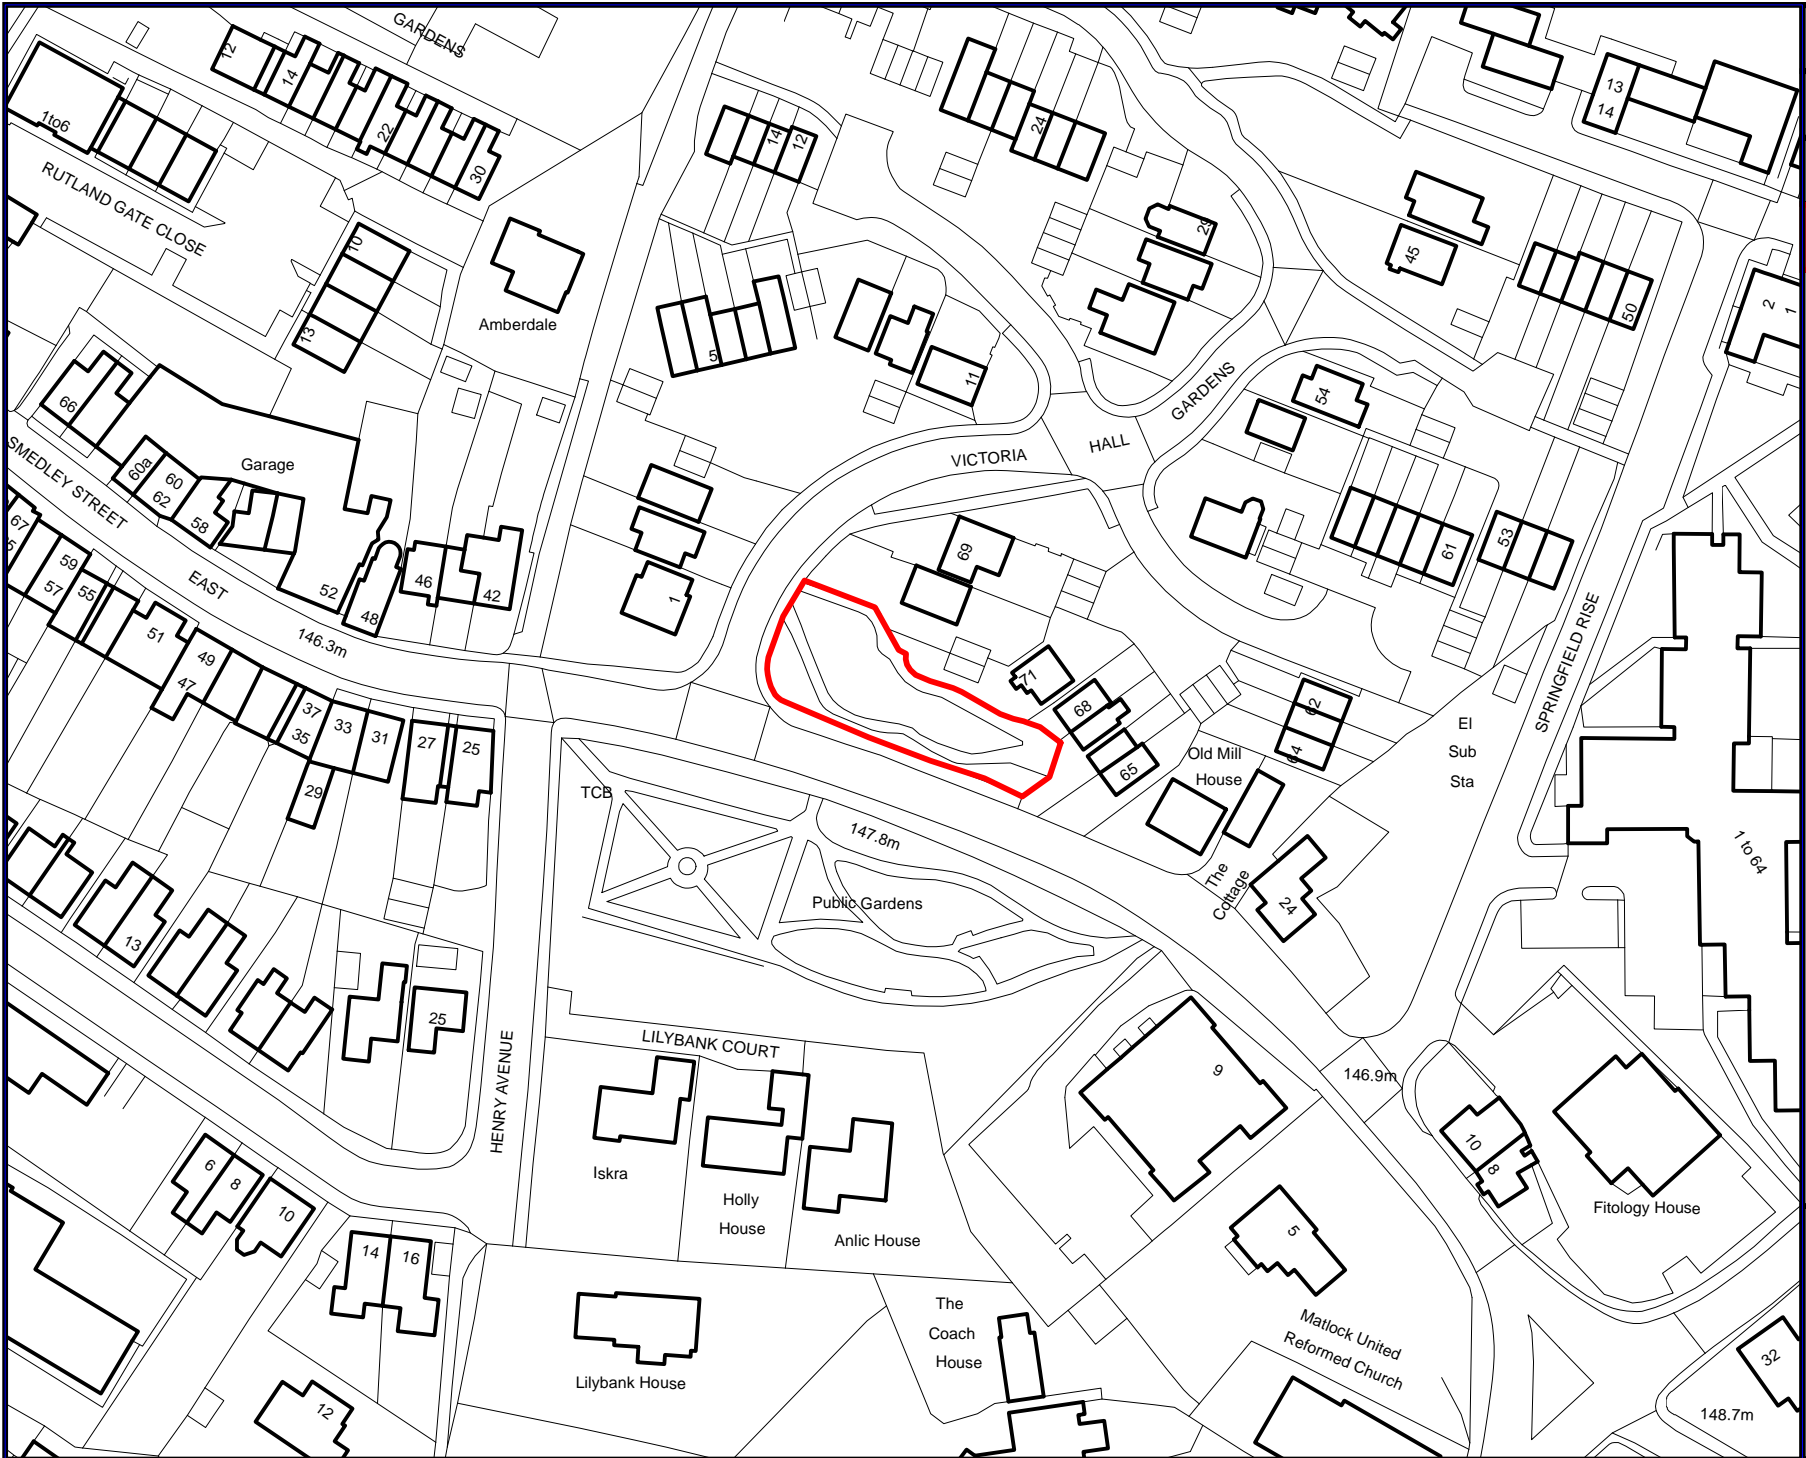

<b>MATLOCK</b>
SITE Victoria Hall Gardens
EXCLUSION
DOGS ON LEADS
DOGS ON LEADS - (11-4)
DOGS ON LEAD BY DIRECTION

**Public Space Protection Order Final Proposals 2018**

N

[WWW.DERBYSHIREDALES.GOV.UK](http://WWW.DERBYSHIREDALES.GOV.UK)

<b>MATLOCK</b>
SITE Victoria Gardens
Alcohol Controlled Zone

**Public Space Protection  
Order 2018**

  
[WWW.DERBYSHIREDALES.GOV.UK](http://WWW.DERBYSHIREDALES.GOV.UK)

<b>MATLOCK</b>
SITE Smedley Street Park
Alcohol Controlled Zone
<b>Public Space Protection Order 2018</b>