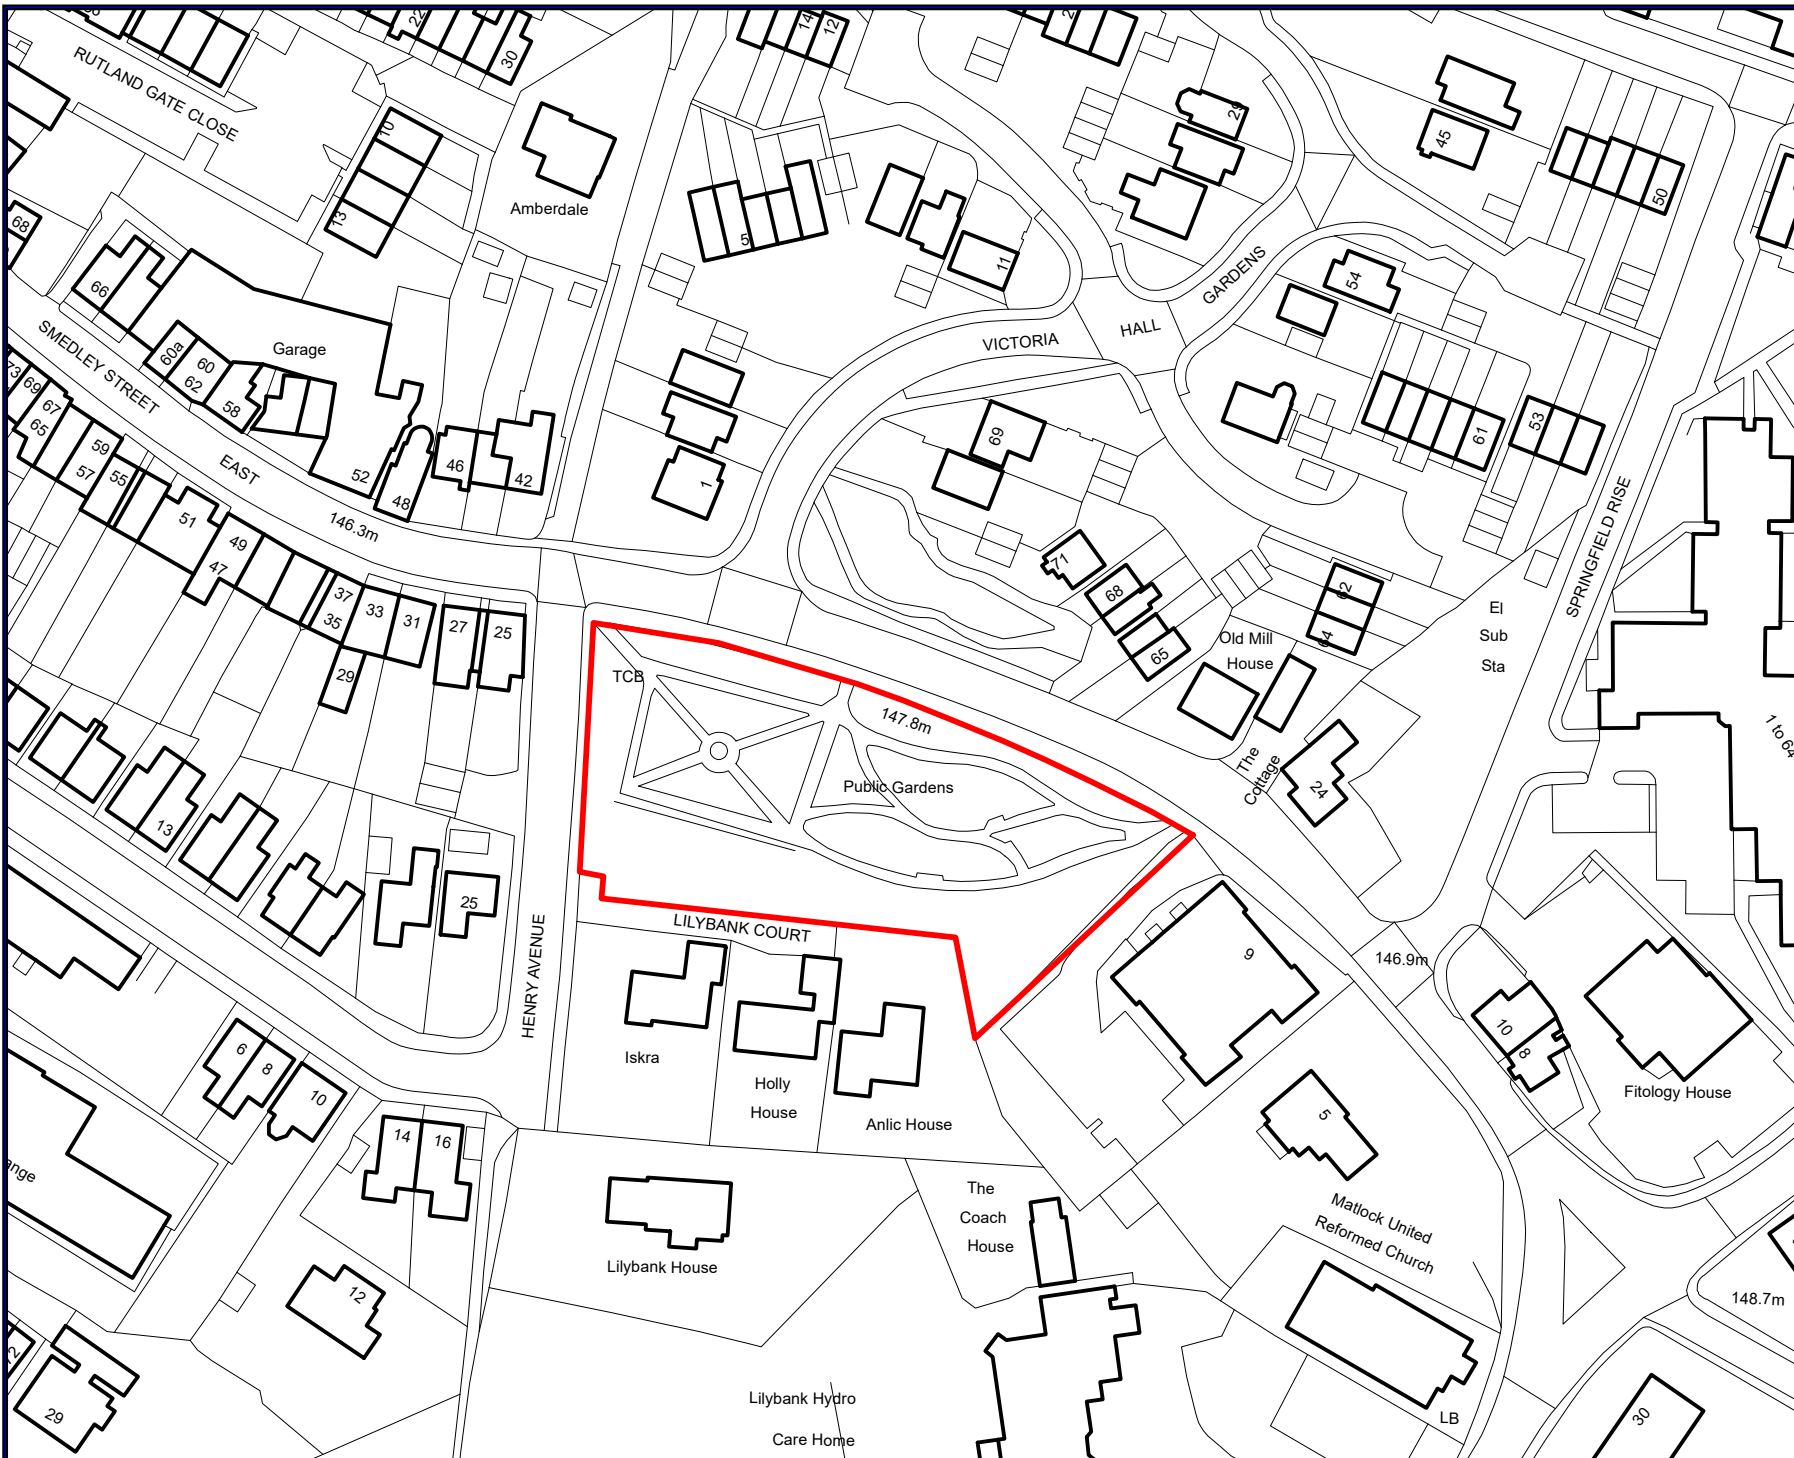

<b>MATLOCK</b>
SITE Victoria Hall Gardens
EXCLUSION
DOGS ON LEADS
DOGS ON LEADS - (11-4)
DOGS ON LEAD BY DIRECTION

**Public Space Protection Order Final Proposals 2018**

N

[WWW.DERBYSHIREDALES.GOV.UK](http://WWW.DERBYSHIREDALES.GOV.UK)

**MATLOCK**

---

**SITE**  
Victoria Gardens

---

**No lit fires or barbecues**  
**No unauthorised parking**

---

**Public Space Protection**  
**Order 2018**

**WWW.DERBYSHIREDALES.GOV.UK**

<b>MATLOCK</b>
SITE Victoria Gardens
Alcohol Controlled Zone

**Public Space Protection  
Order 2018**

  
[WWW.DERBYSHIREDALES.GOV.UK](http://WWW.DERBYSHIREDALES.GOV.UK)

<b>MATLOCK</b>
SITE Smedley Street Park
Alcohol Controlled Zone
<b>Public Space Protection Order 2018</b>

  
[www.derbyshiredales.gov.uk](http://www.derbyshiredales.gov.uk)

<b>MATLOCK</b>
SITE Smedley Street Park
EXCLUSION
DOGS ON LEADS
DOGS ON LEADS - (11-4)
DOGS ON LEAD BY DIRECTION

**Public Space Protection  
Order Final Proposals  
2018**