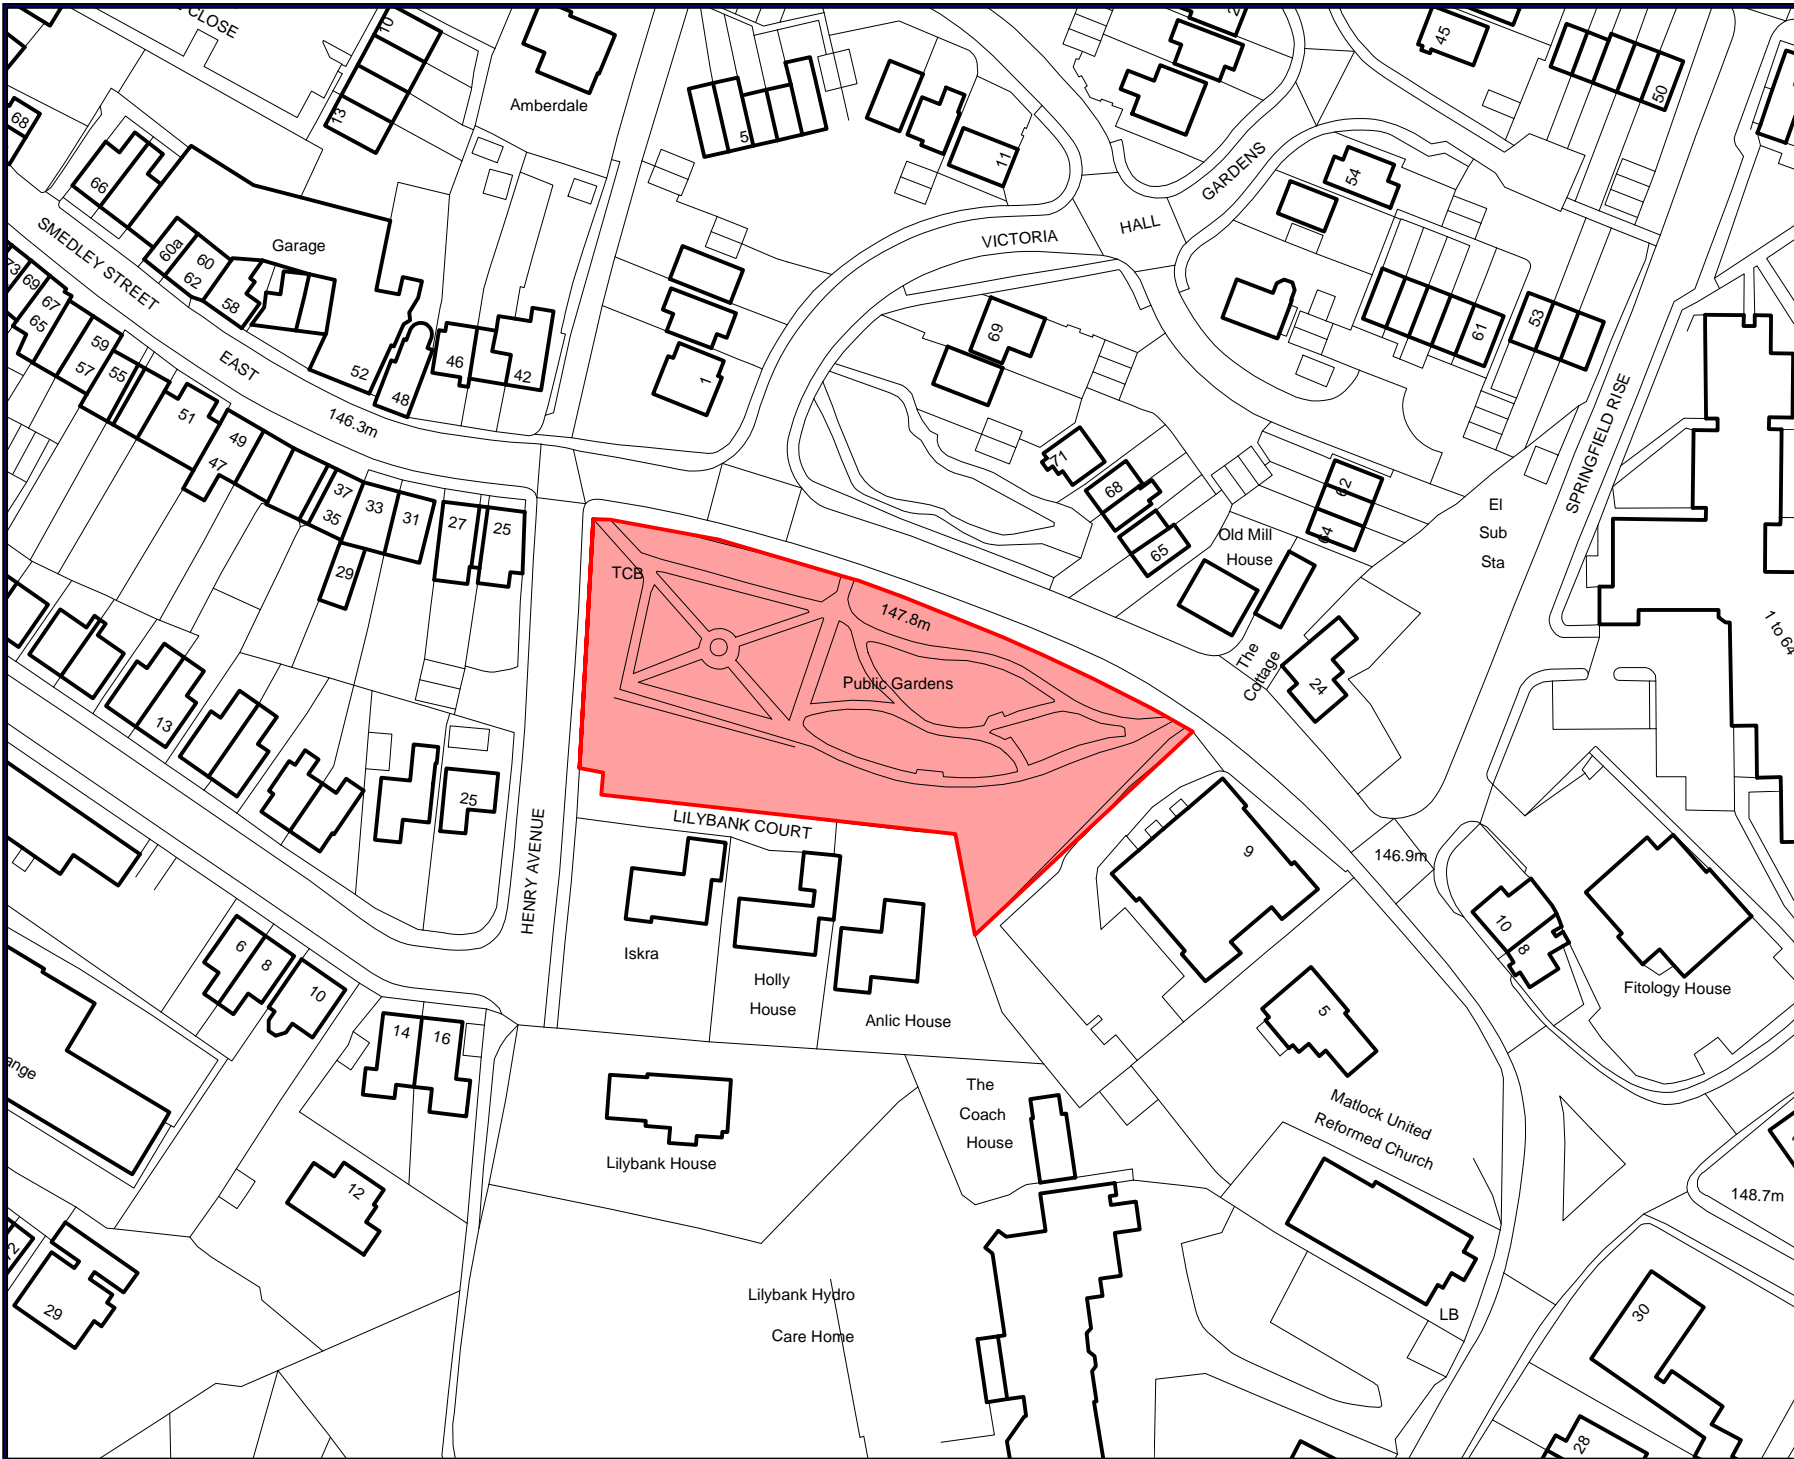

<b>MATLOCK</b>
SITE Victoria Hall Gardens
EXCLUSION
DOGS ON LEADS
DOGS ON LEADS - (11-4)
DOGS ON LEAD BY DIRECTION

**Public Space Protection Order Final Proposals 2018**

N

[WWW.DERBYSHIREDALES.GOV.UK](http://WWW.DERBYSHIREDALES.GOV.UK)

<b>MATLOCK</b>
SITE Victoria Gardens
Alcohol Controlled Zone

**Public Space Protection  
Order 2018**

  
[WWW.DERBYSHIREDALES.GOV.UK](http://WWW.DERBYSHIREDALES.GOV.UK)

<b>MATLOCK</b>
SITE Smedley Street Park
Alcohol Controlled Zone
<b>Public Space Protection Order 2018</b>

  
[www.derbyshiredales.gov.uk](http://www.derbyshiredales.gov.uk)

<b>MATLOCK</b>
SITE Smedley Street Park
EXCLUSION
DOGS ON LEADS
DOGS ON LEADS - (11-4)
DOGS ON LEAD BY DIRECTION

**Public Space Protection  
Order Final Proposals  
2018**