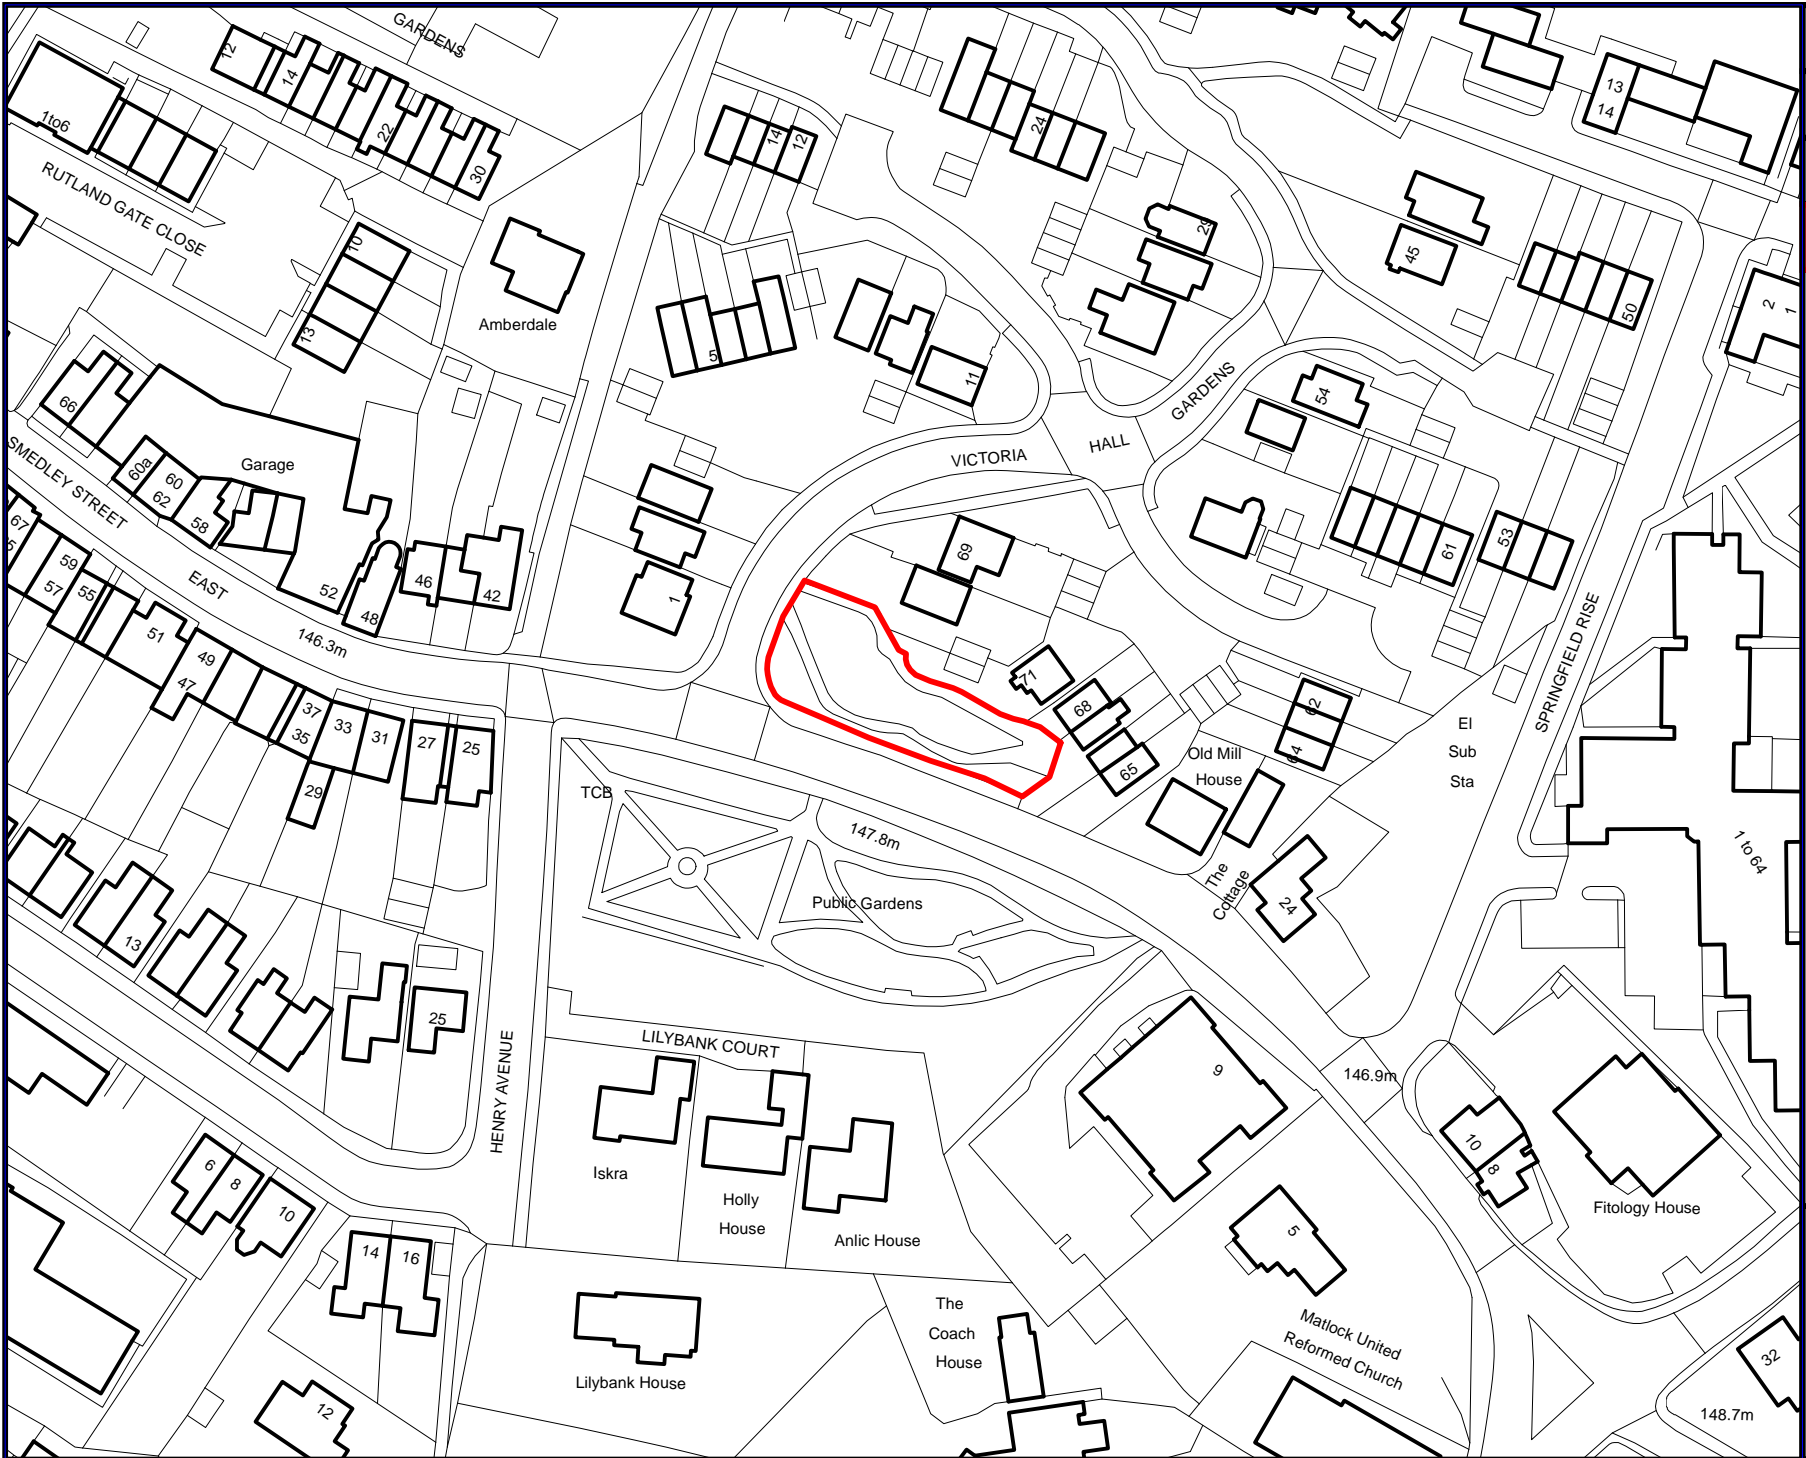

<b>MATLOCK</b>
SITE Victoria Hall Gardens
EXCLUSION
DOGS ON LEADS
DOGS ON LEADS - (11-4)
DOGS ON LEAD BY DIRECTION

**Public Space Protection Order Final Proposals 2018**

N

[WWW.DERBYSHIREDALES.GOV.UK](http://WWW.DERBYSHIREDALES.GOV.UK)

<b>MATLOCK</b>
SITE Victoria Gardens
Alcohol Controlled Zone

**Public Space Protection  
Order 2018**

  
[WWW.DERBYSHIREDALES.GOV.UK](http://WWW.DERBYSHIREDALES.GOV.UK)

<b>MATLOCK</b>
SITE Smedley Street Park
Alcohol Controlled Zone
<b>Public Space Protection Order 2018</b>

  
[www.derbyshiredales.gov.uk](http://www.derbyshiredales.gov.uk)

<b>MATLOCK</b>
SITE Smedley Street Park
EXCLUSION
DOGS ON LEADS
DOGS ON LEADS - (11-4)
DOGS ON LEAD BY DIRECTION

**Public Space Protection  
Order Final Proposals  
2018**