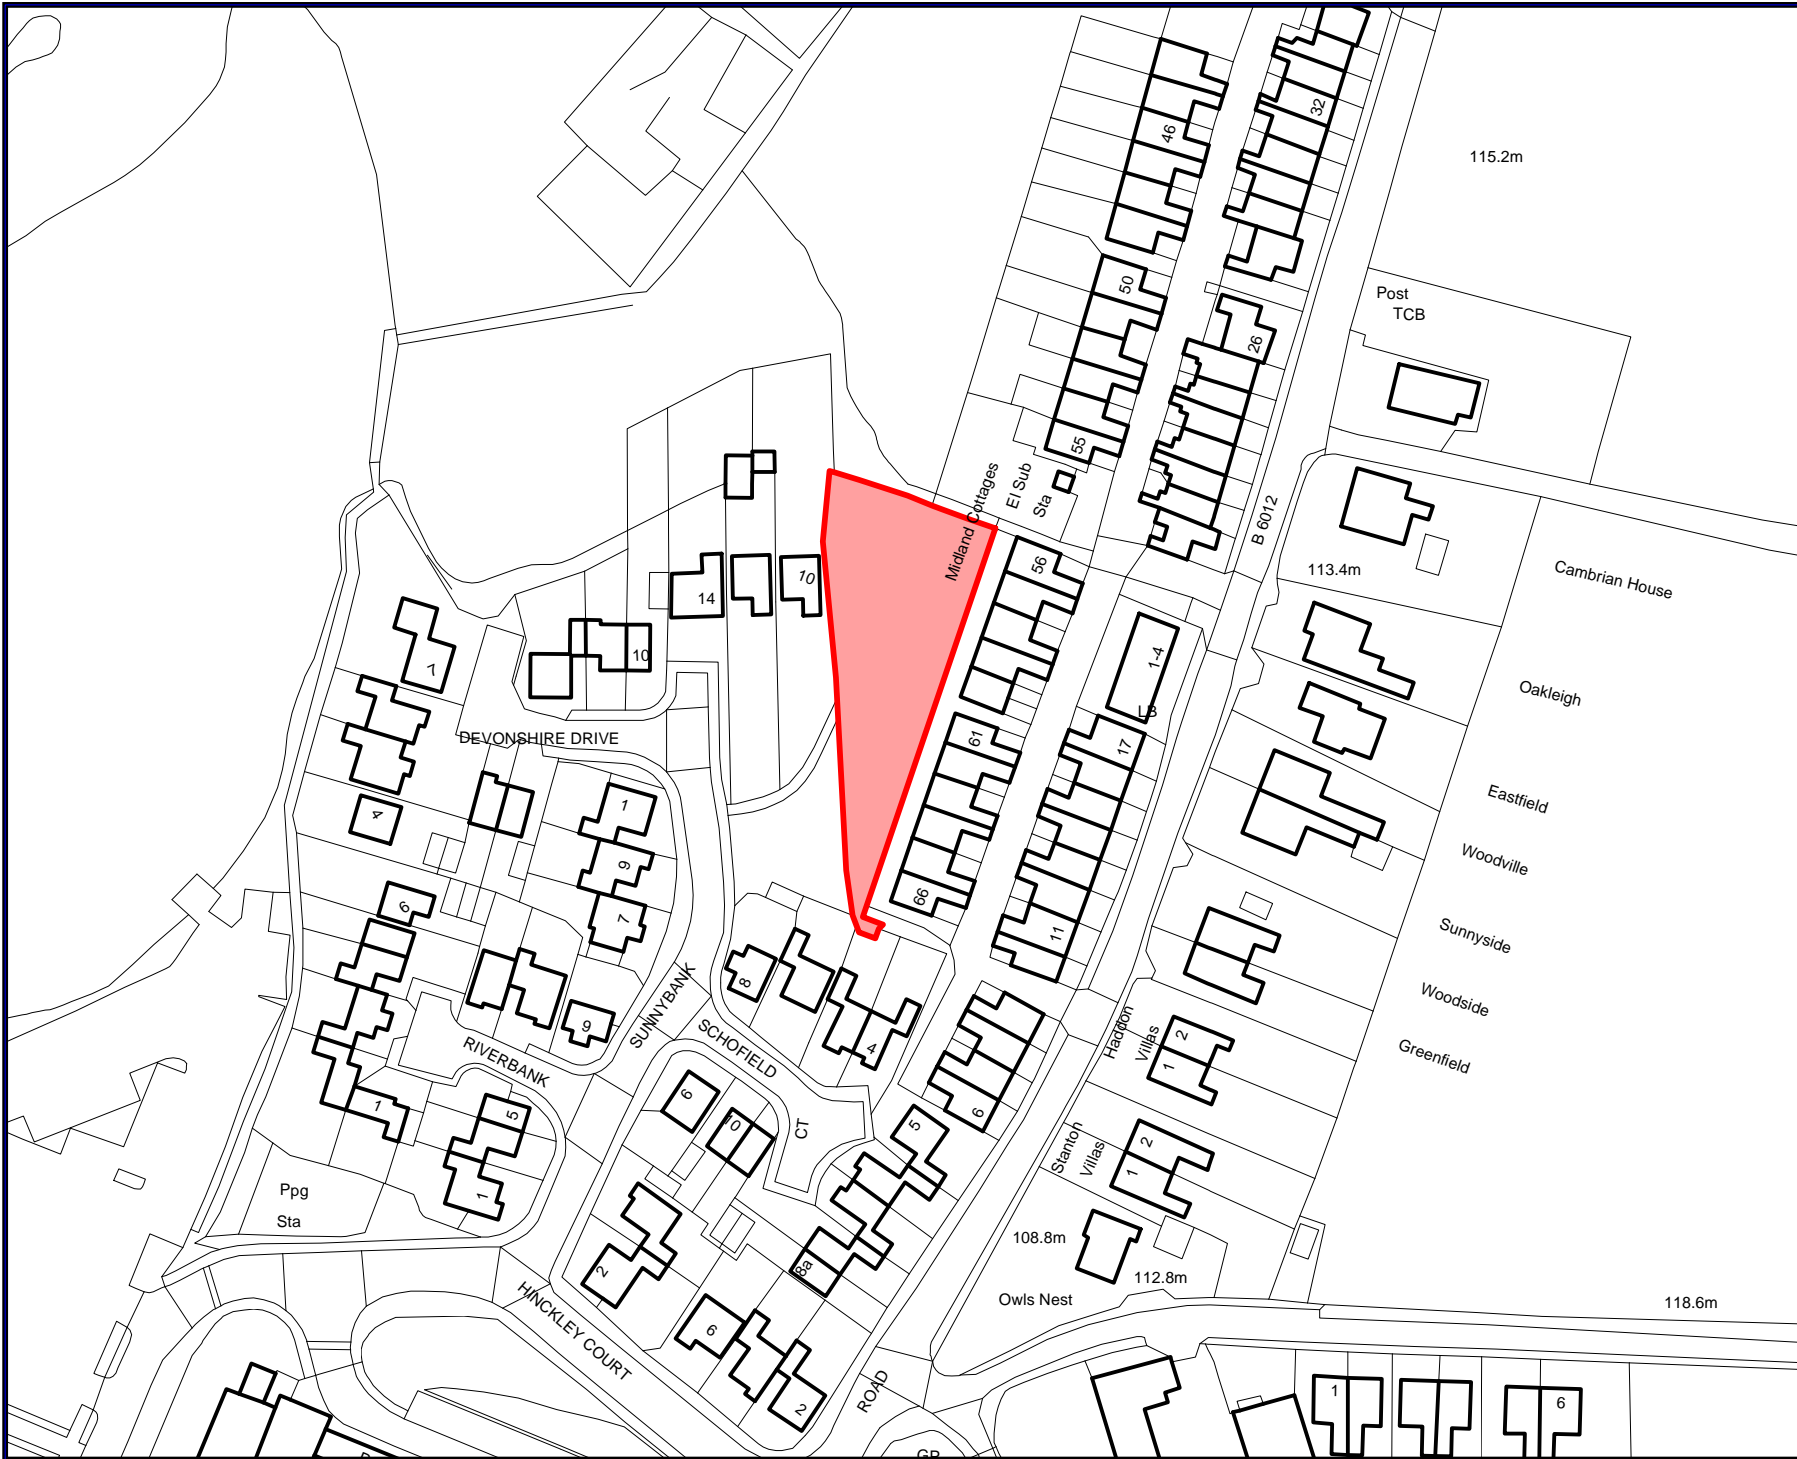

ROWSLEY
SITE Play Area
No lit fires or barbeques No unauthorised parking

**Public Space Protection
Order 2018**

[WWW.DERBYSHIREDALES.GOV.UK](http://www.derbyshiredales.gov.uk)

ROWSLEY
SITE Play Area
EXCLUSION
DOGS ON LEADS
DOGS ON LEADS - (11-4)
DOGS ON LEAD BY DIRECTION

Public Space Protection Order Final Proposals 2018

N

WWW.DERBYSHIREDALES.GOV.UK

ROWSLEY
SITE Play Area
Alcohol Controlled Zone

**Public Space Protection
Order 2018**

WWW.DERBYSHIREDALES.GOV.UK