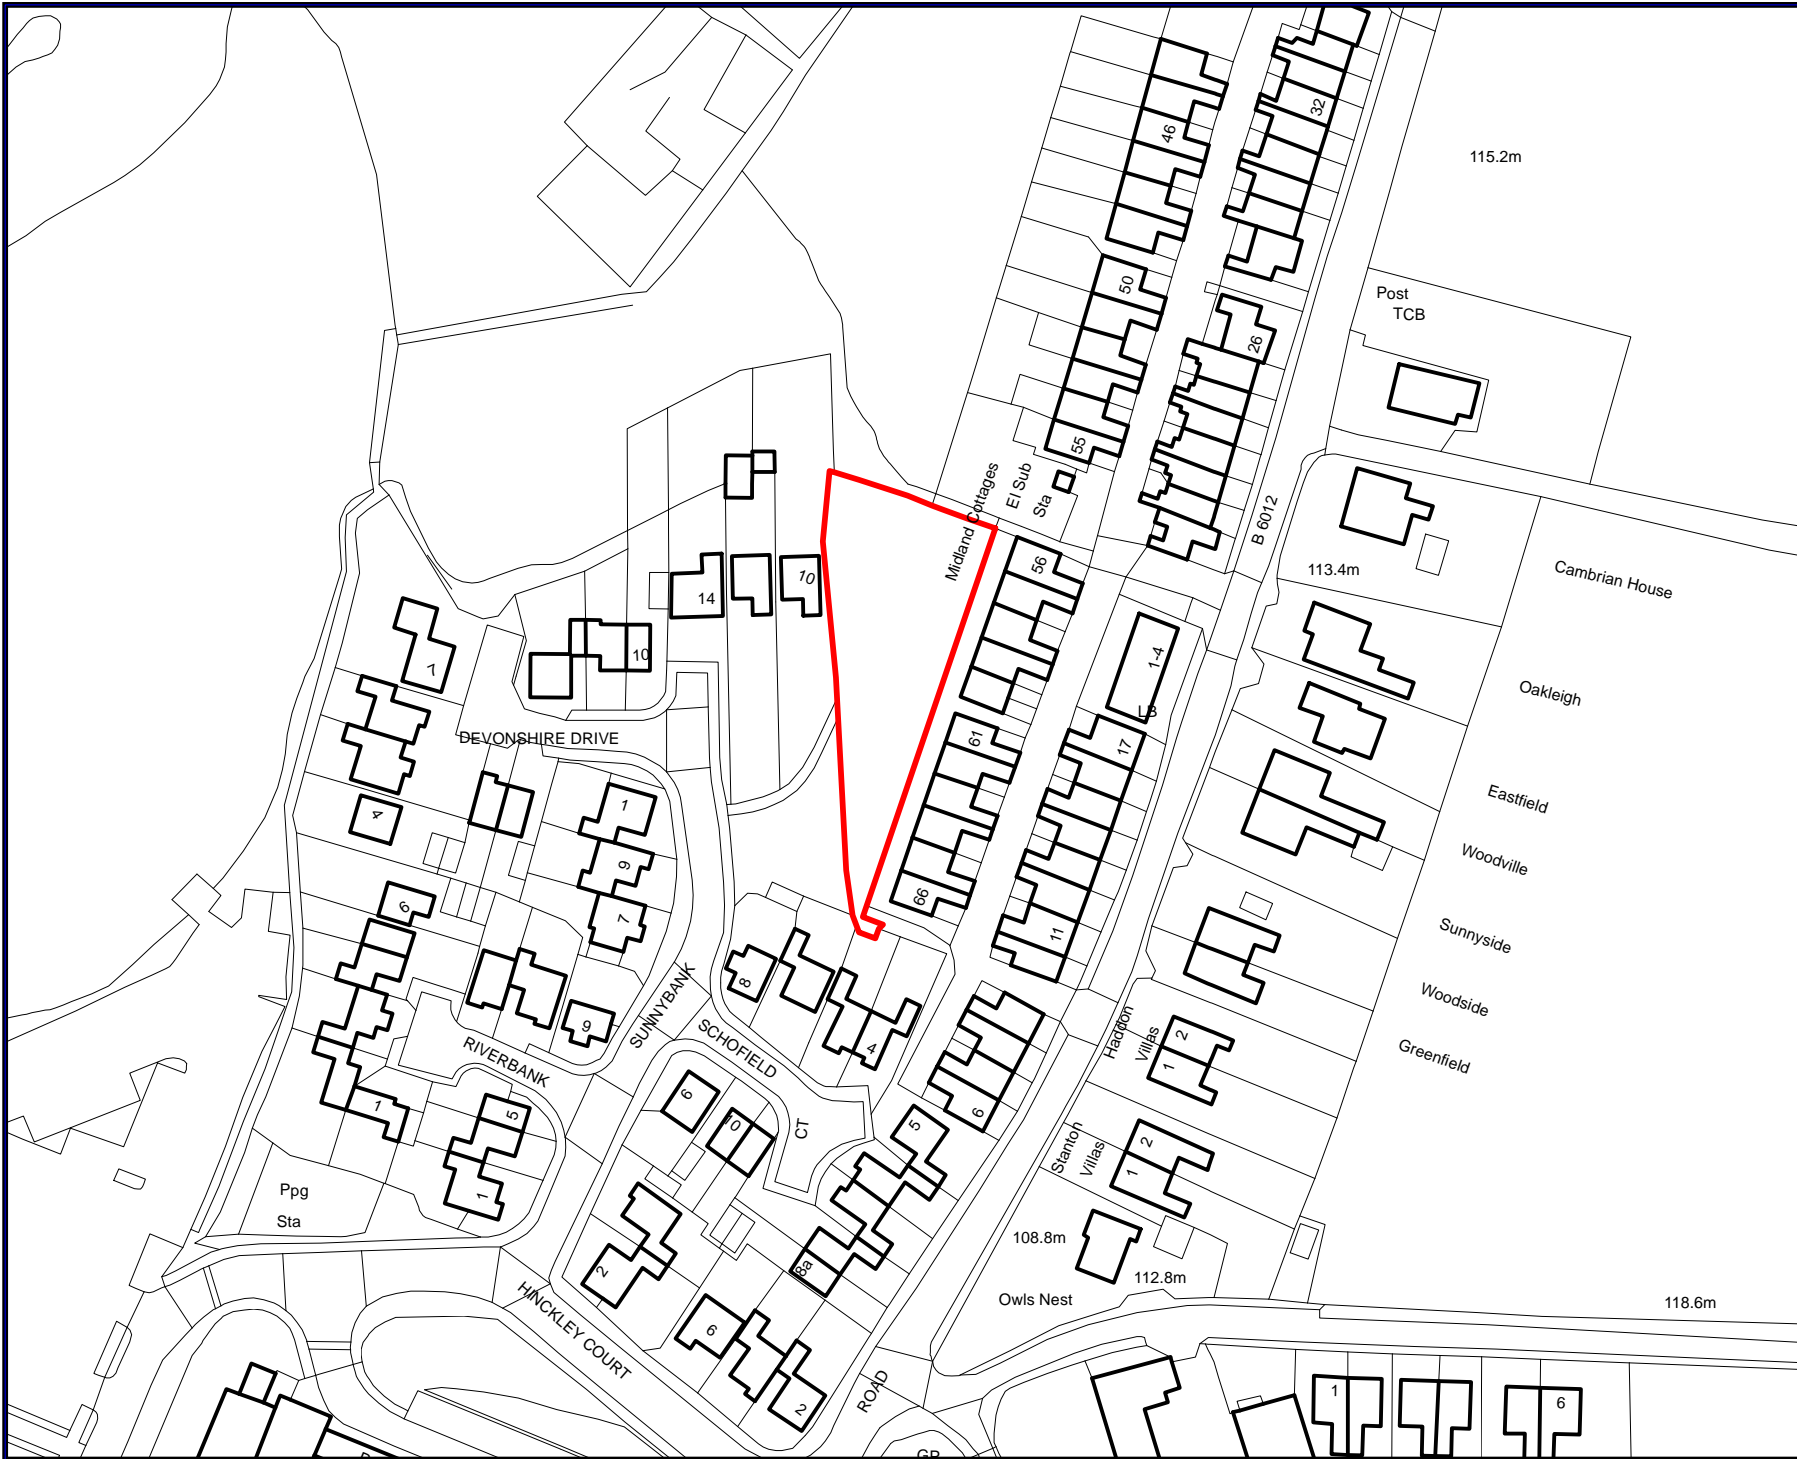

ROWSLEY
SITE Play Area
No lit fires or barbeques No unauthorised parking

**Public Space Protection
Order 2018**

[WWW.DERBYSHIREDALES.GOV.UK](http://www.derbyshiredales.gov.uk)

ROWSLEY
SITE Play Area
EXCLUSION
DOGS ON LEADS
DOGS ON LEADS - (11-4)
DOGS ON LEAD BY DIRECTION

Public Space Protection Order Final Proposals 2018

N

WWW.DERBYSHIREDALES.GOV.UK

ROWSLEY
SITE Play Area
Alcohol Controlled Zone

**Public Space Protection
Order 2018**

WWW.DERBYSHIREDALES.GOV.UK