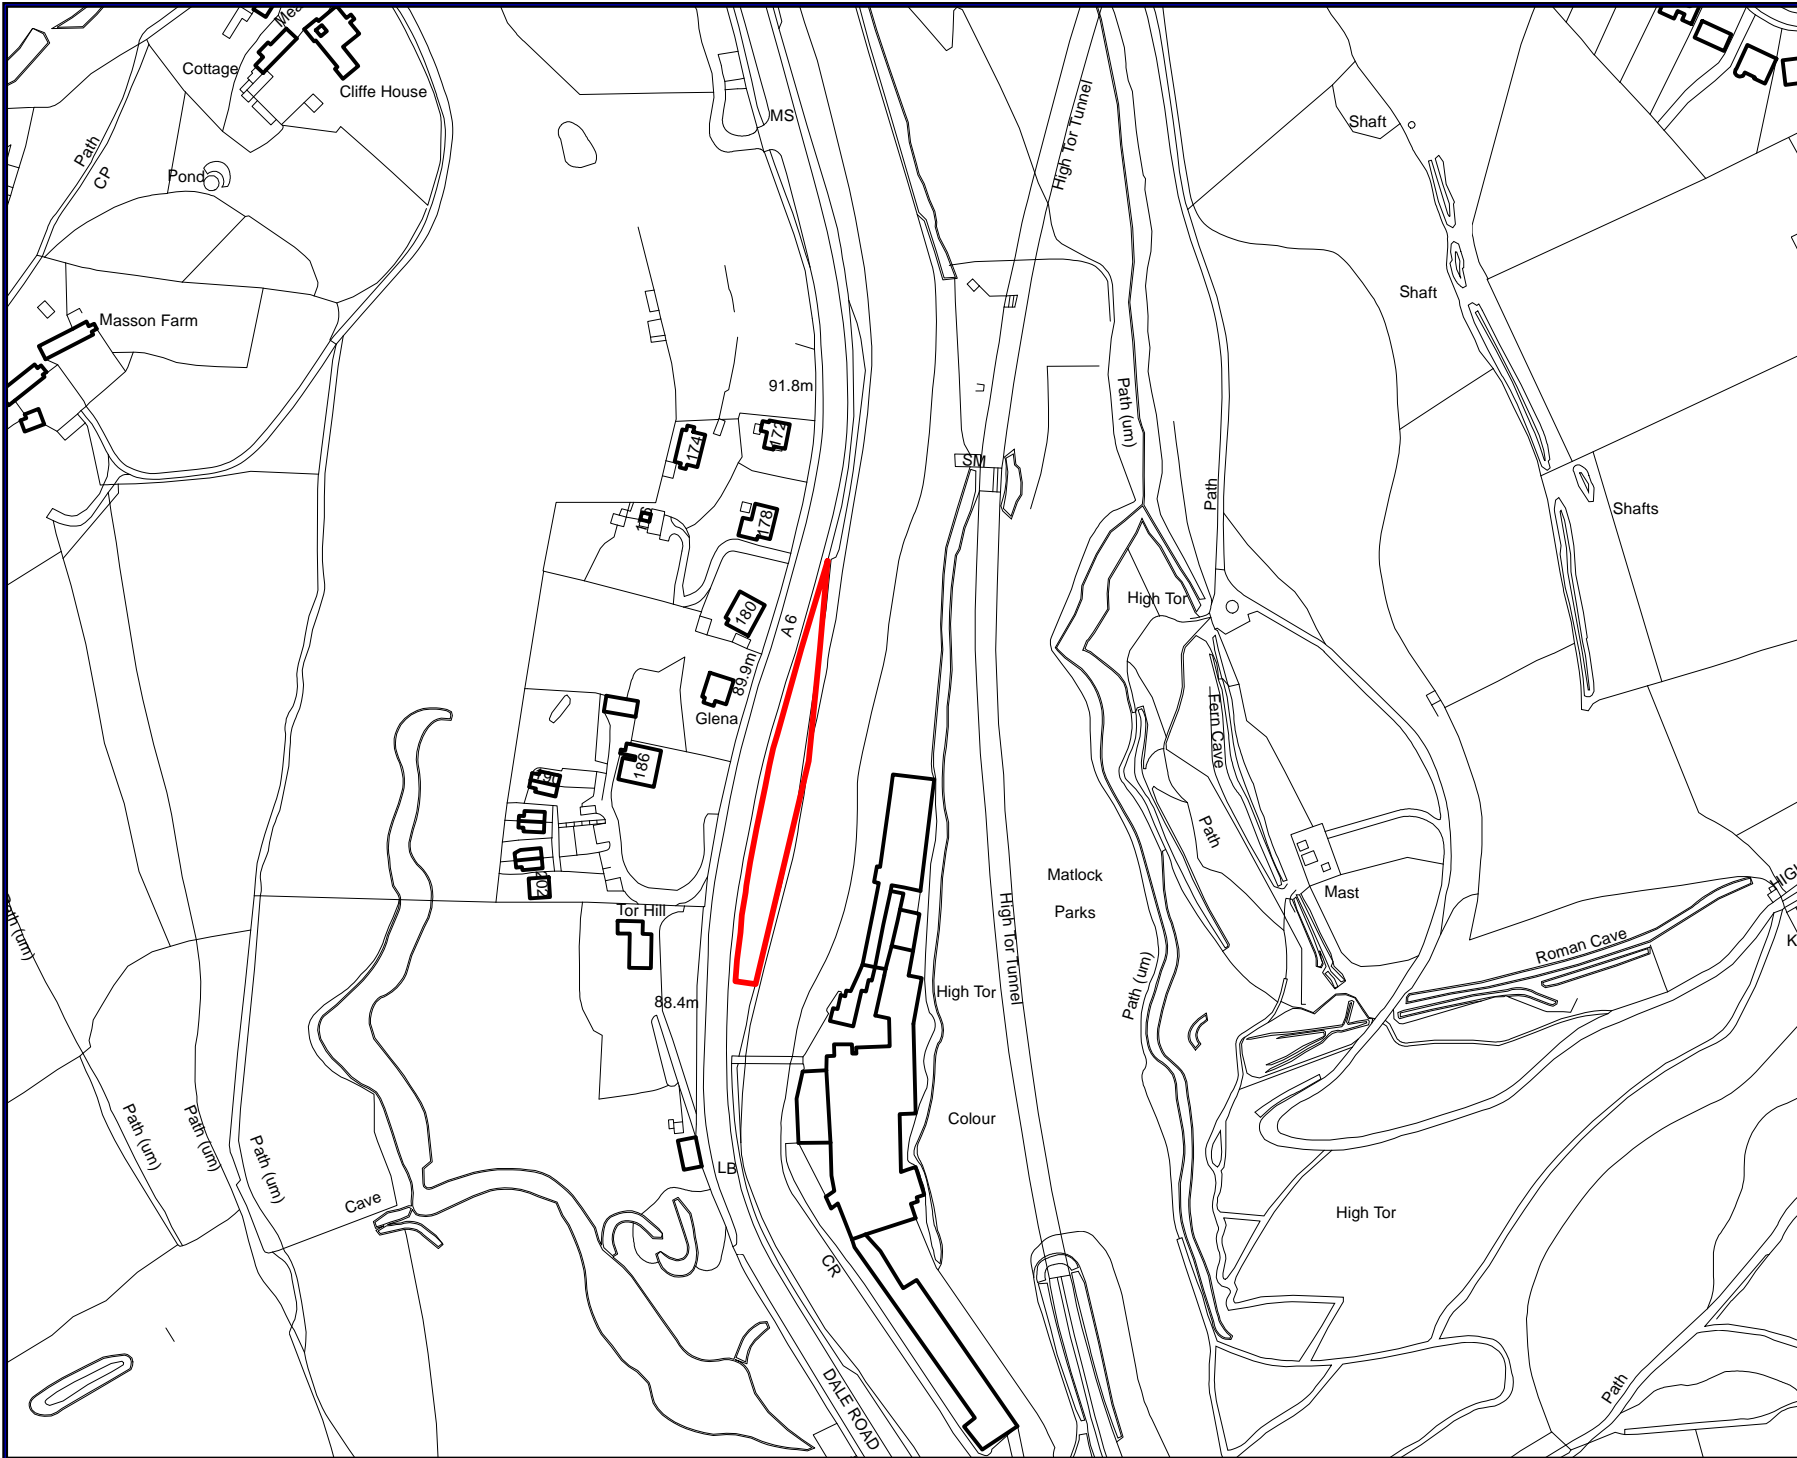

MATLOCK BATH	
SITE Riverside Picnic Area	
EXCLUSION	
DOGS ON LEADS	
DOGS ON LEADS - (11-4)	
DOGS ON LEAD BY DIRECTION	

Public Space Protection Order Final Proposals 2018

N

WWW.DERBYSHIREDALES.GOV.UK

MATLOCK BATH

SITE
Riverside Picnic Area

No lit fires or barbecues
No unauthorised parking

**Public Space Protection
Order 2018**

WWW.DERBYSHIREDALES.GOV.UK

MATLOCK BATH

SITE

Riverside Picnic Area

Alcohol Controlled Zone