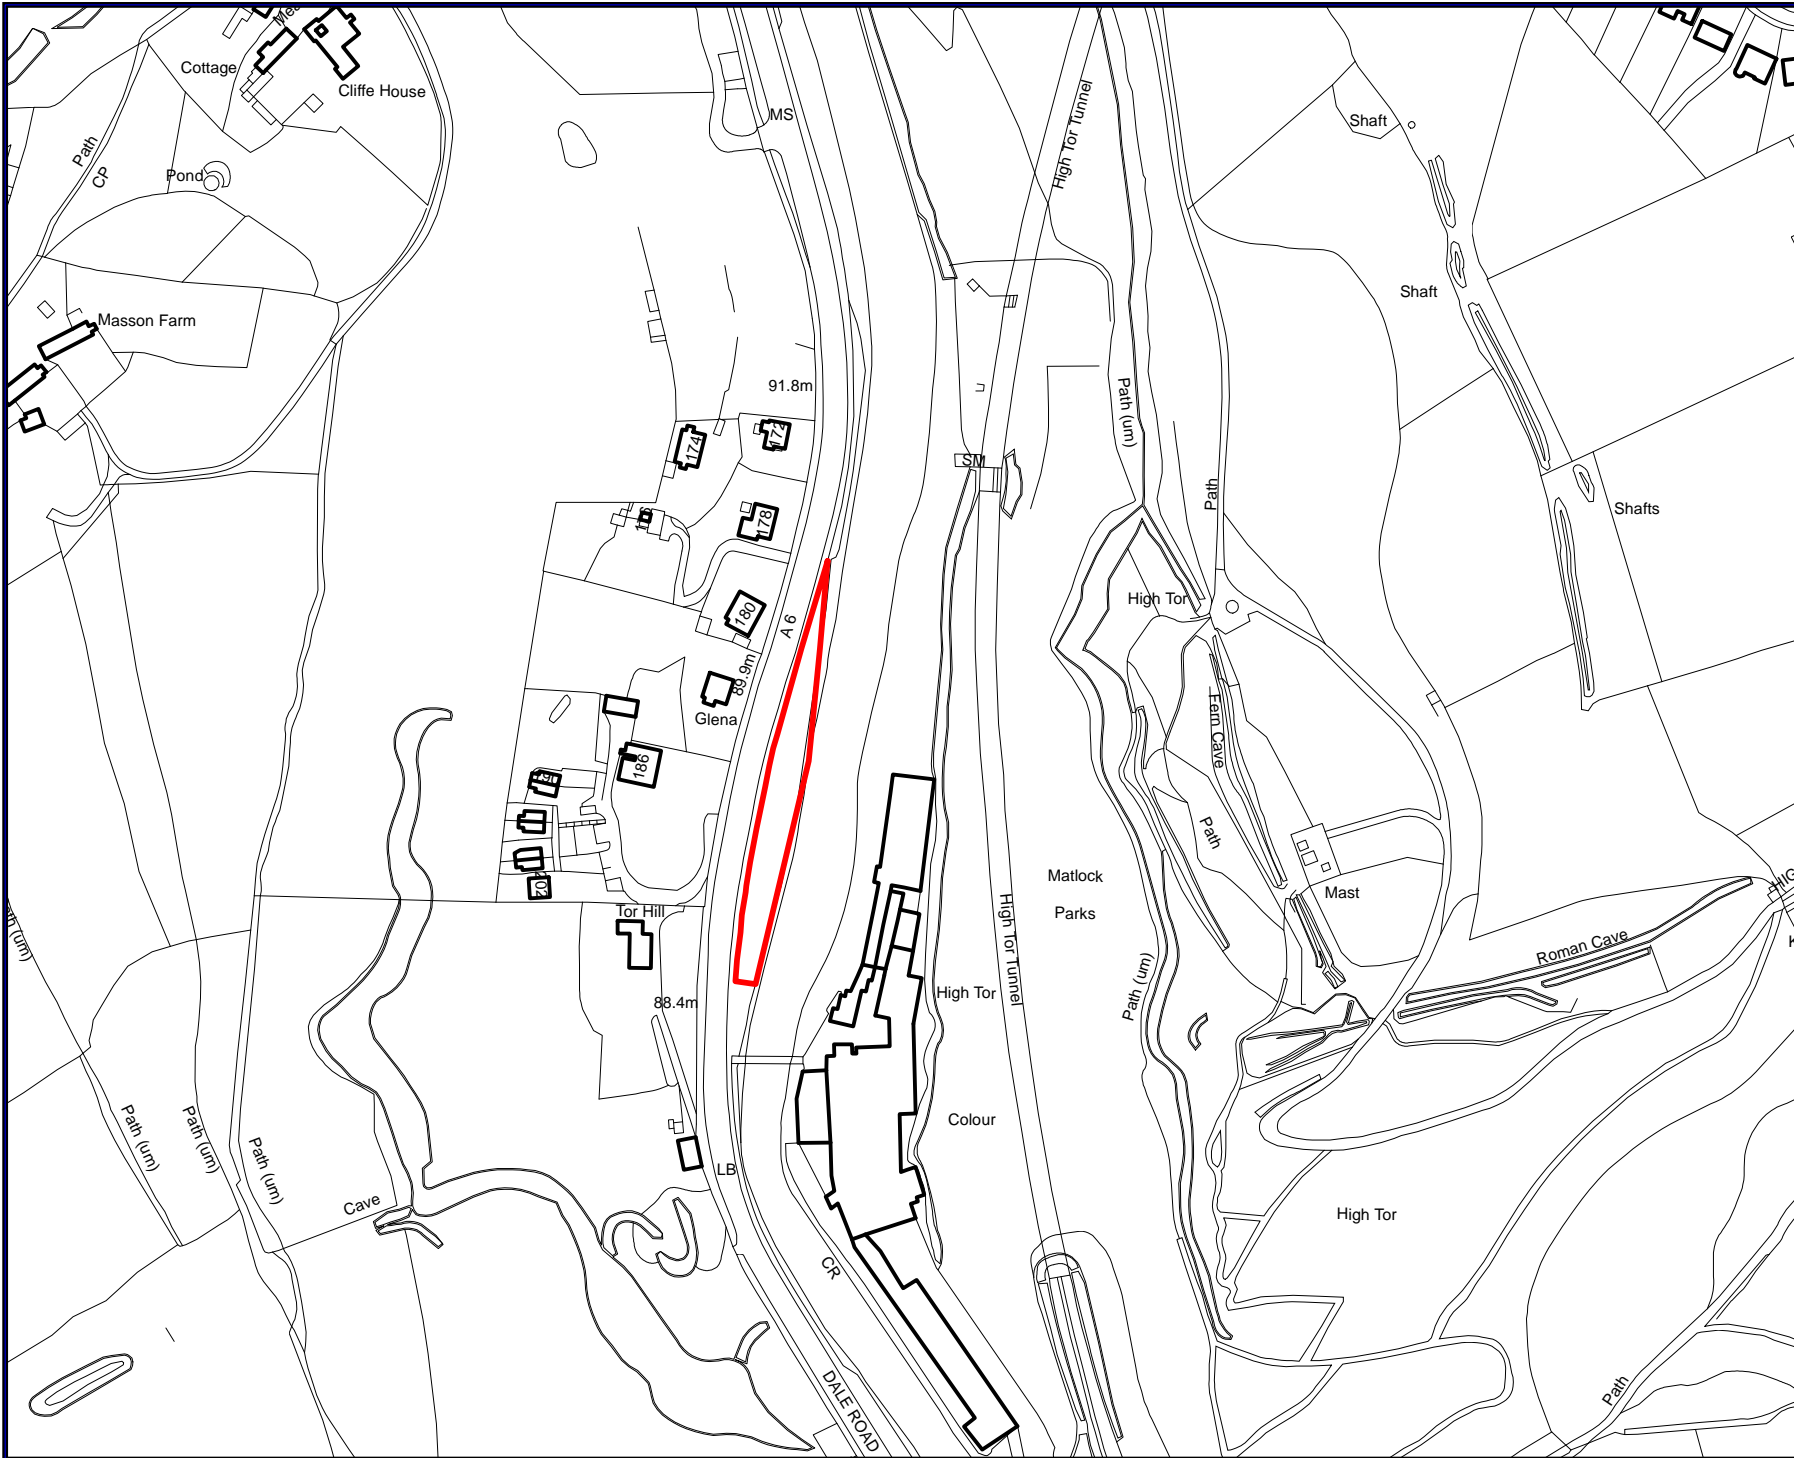

MATLOCK BATH	
SITE Riverside Picnic Area	
EXCLUSION	
DOGS ON LEADS	
DOGS ON LEADS - (11-4)	
DOGS ON LEAD BY DIRECTION	

Public Space Protection Order Final Proposals 2018

N

WWW.DERBYSHIREDALES.GOV.UK

MATLOCK BATH

SITE
Riverside Picnic Area

No lit fires or barbecues
No unauthorised parking

**Public Space Protection
Order 2018**

WWW.DERBYSHIREDALES.GOV.UK

MATLOCK BATH

SITE

Riverside Picnic Area

Alcohol Controlled Zone