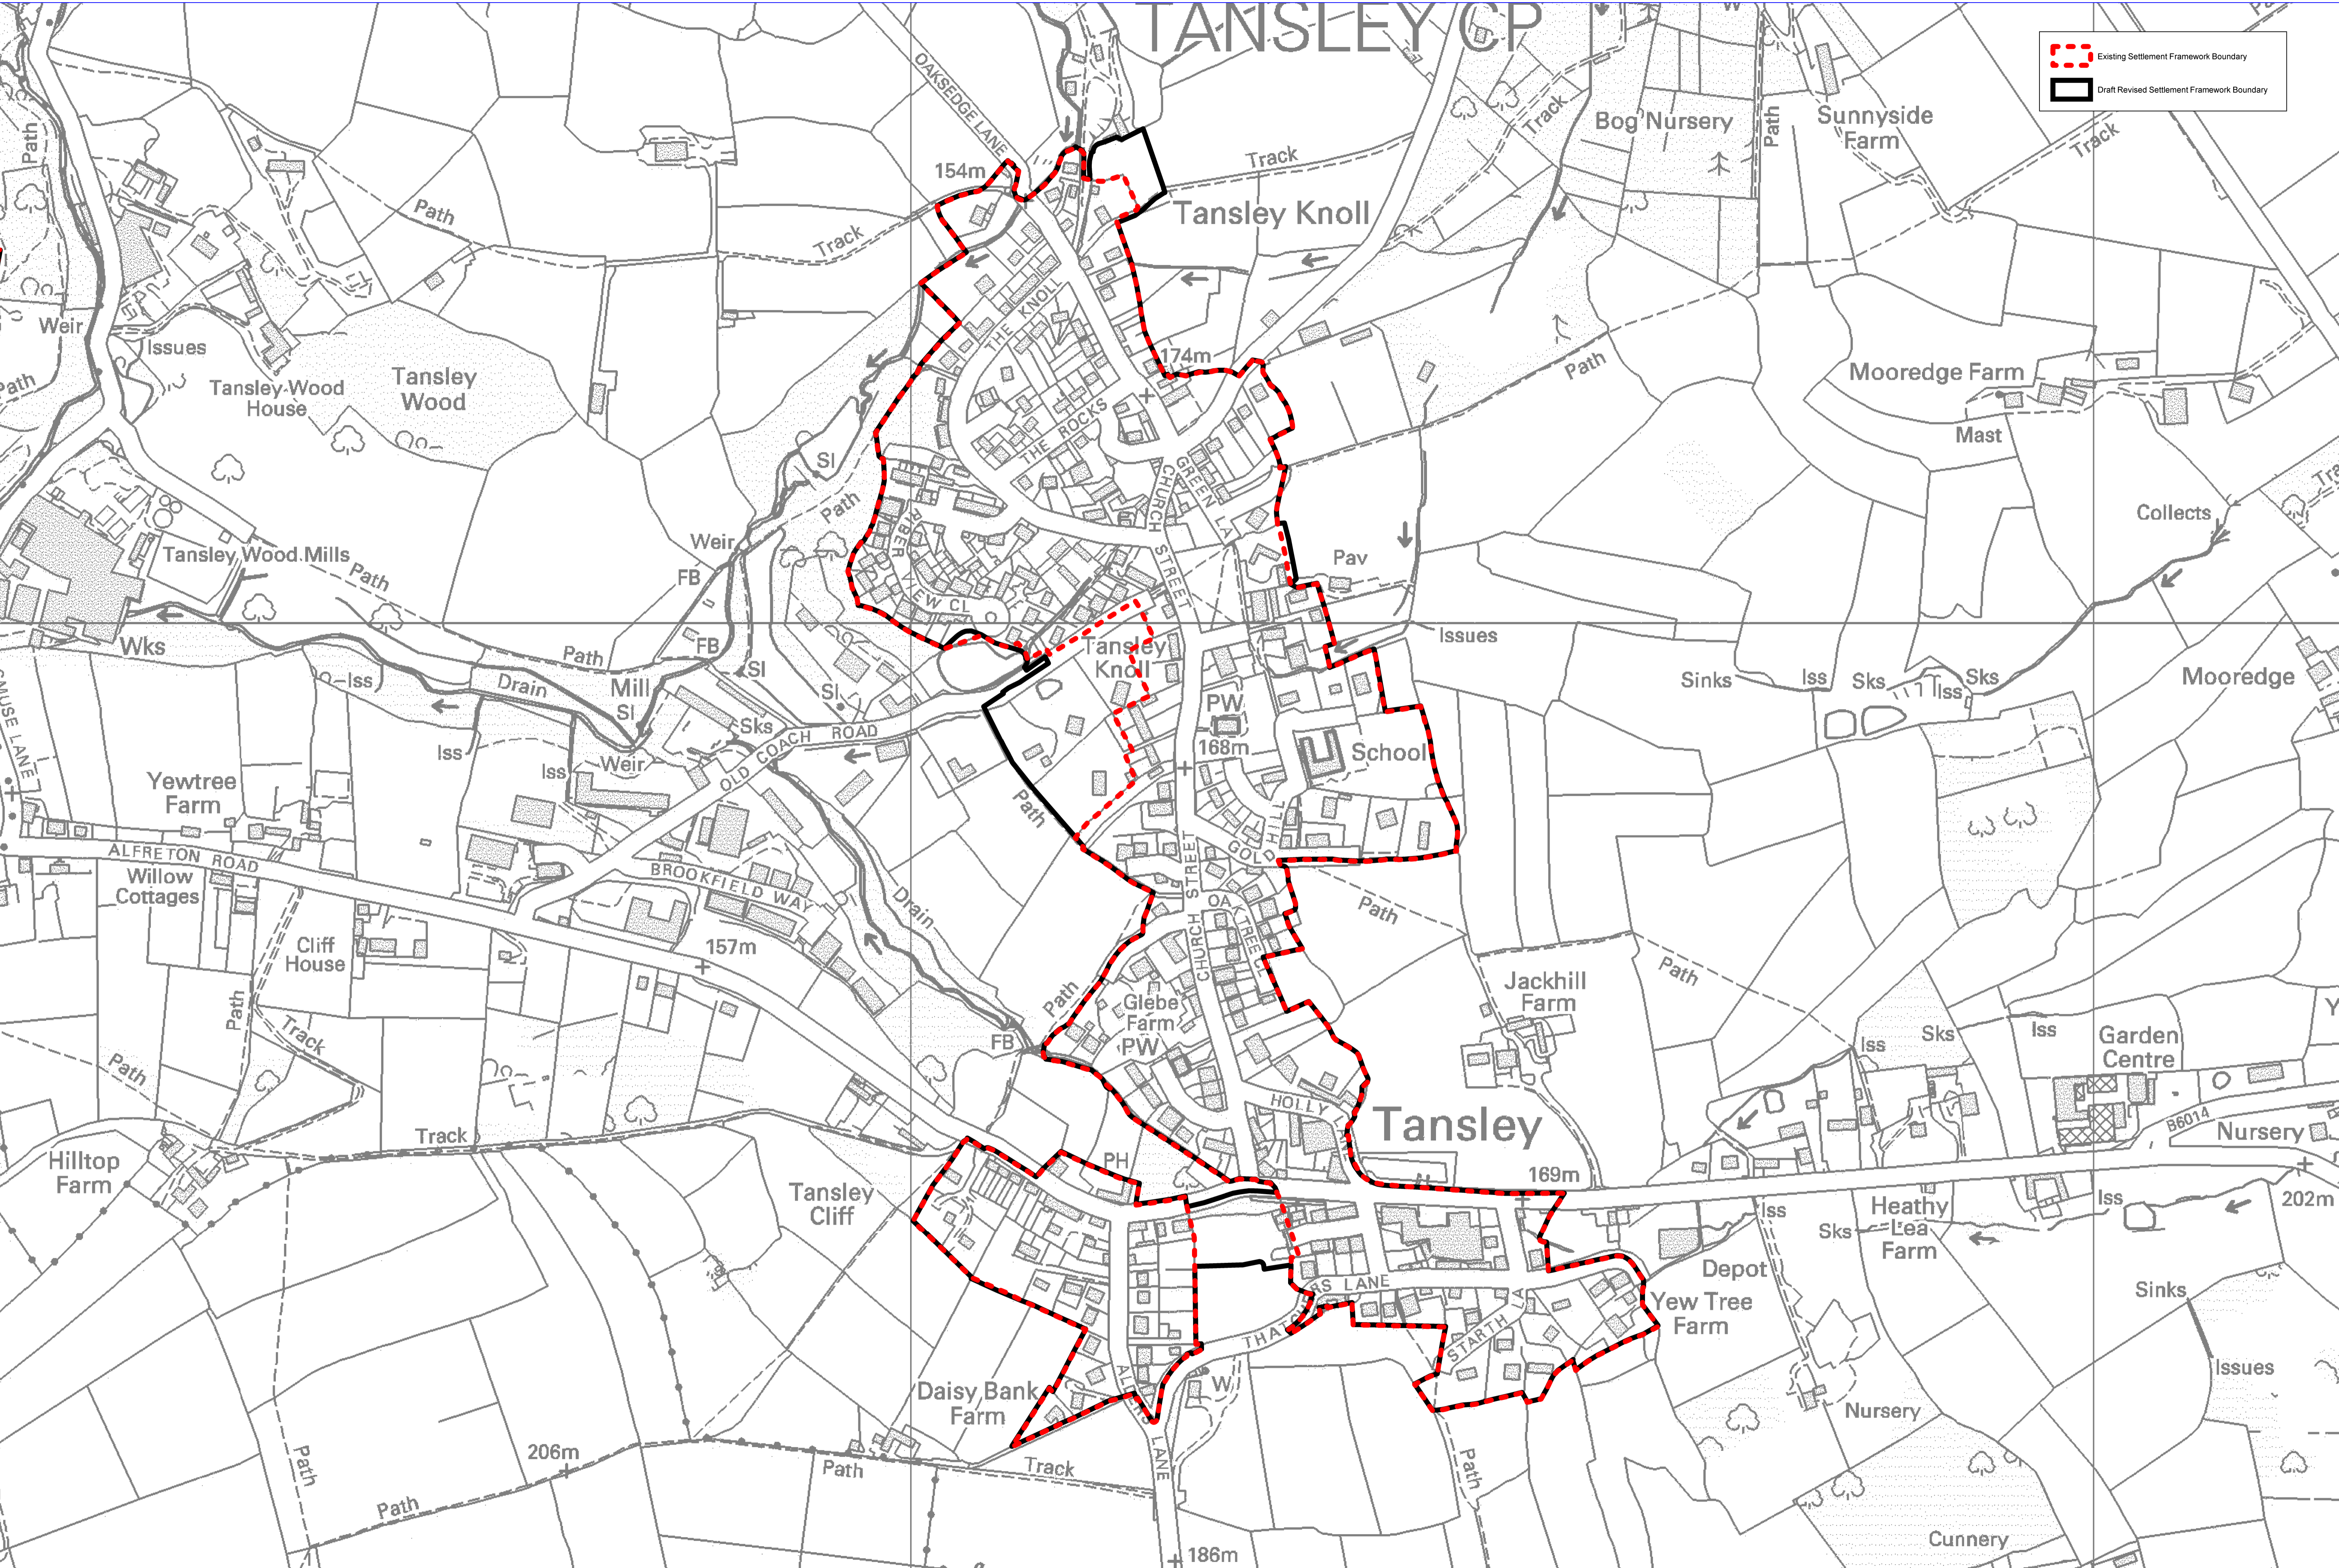

TANSLEY CP

Existing Settlement Framework Boundary
Draft Revised Settlement Framework Boundary

© Crown Copyright and database rights (2012) Ordnance Survey (100019785)