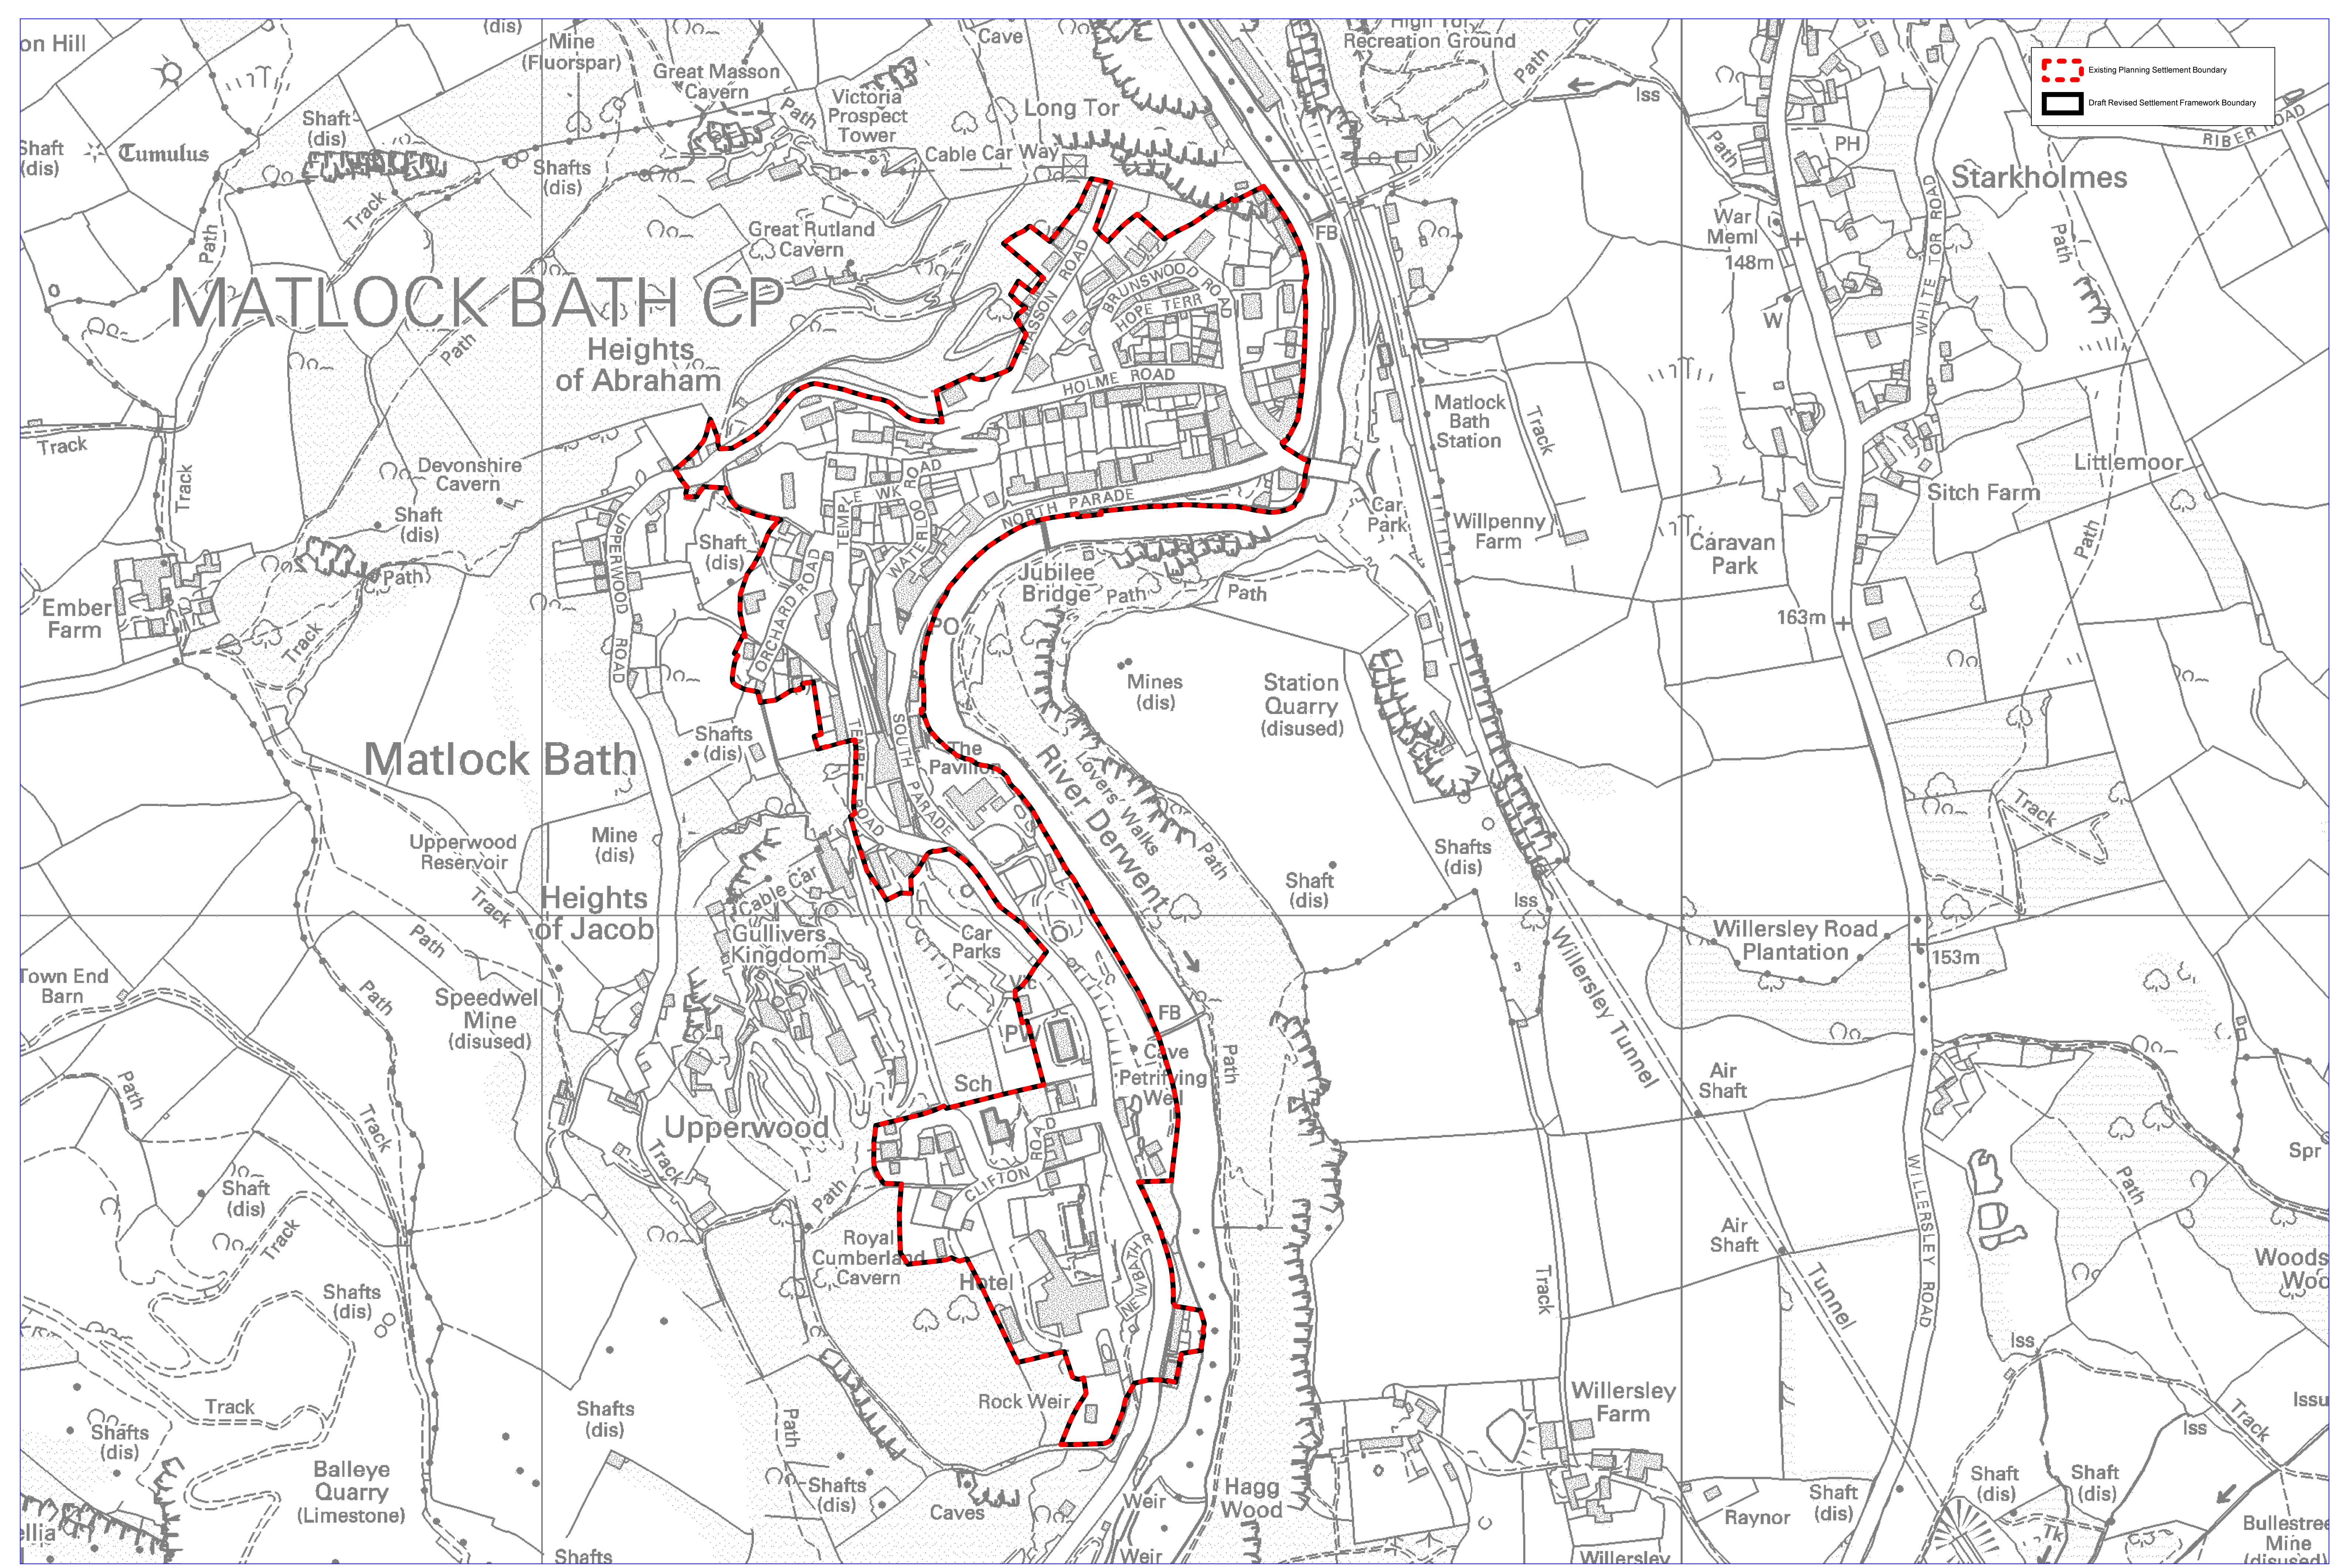

 Existing Planning Settlement Boundary
 Draft Revised Settlement Framework Boundary

MATLOCK BATH CP

© Crown Copyright and database rights (2012) Ordnance Survey (100019785)