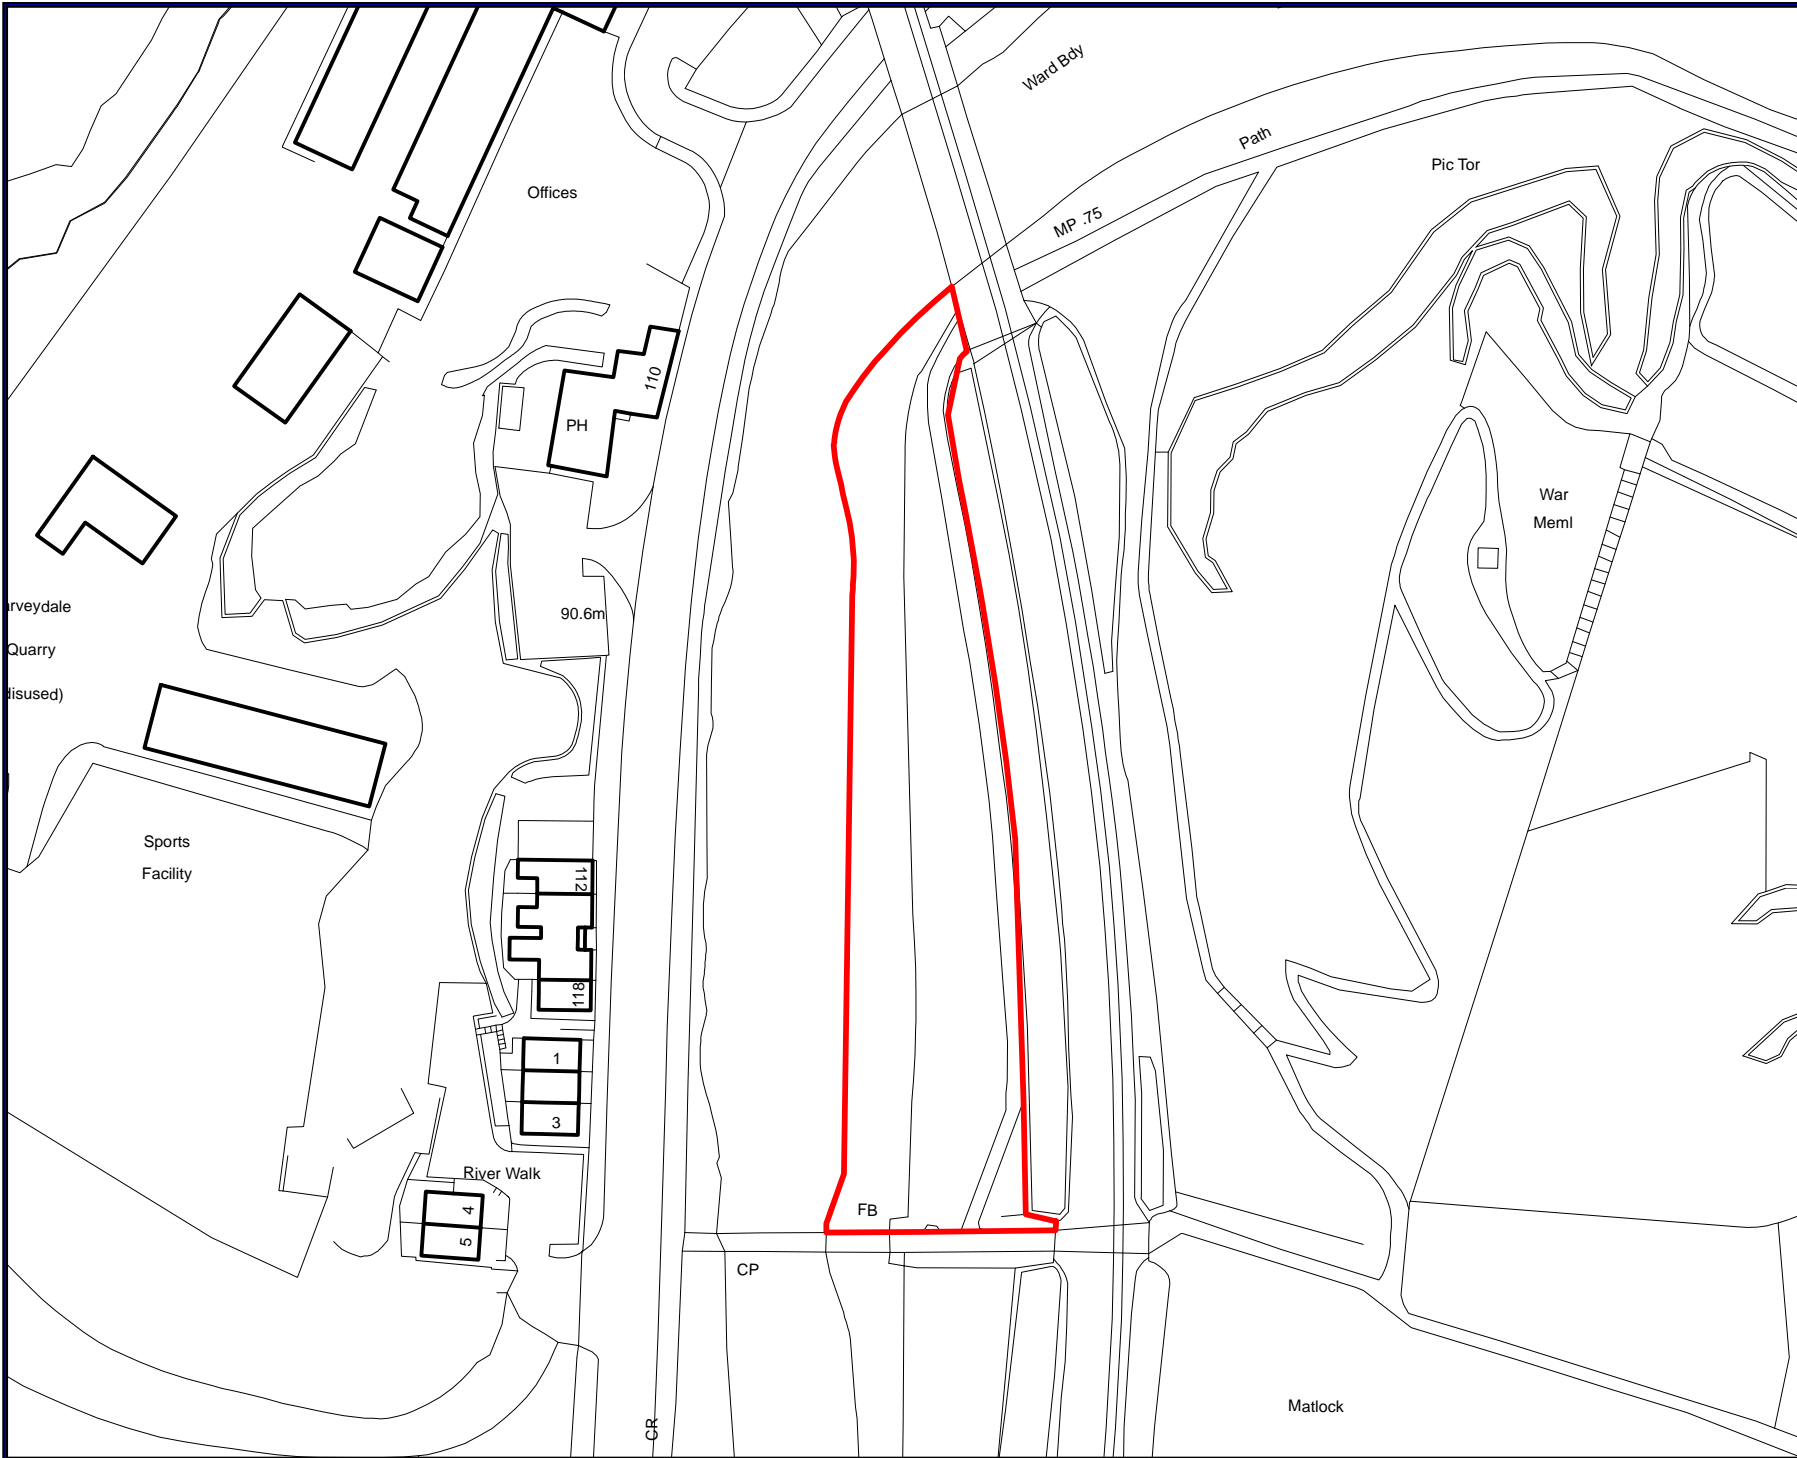

MATLOCK

SITE
Pic Tor War Memorial & Swan House Grass Area

EXCLUSION

DOGS ON LEADS

DOGS ON LEADS - (11-4)

DOGS ON LEAD BY DIRECTION

ALCOHOL CONTROLLED ZONE
NO UNAUTHORISED PARKING, NO BBQ'S OR LIT FIRES

Public Space Protection Order Final Proposals 2018

WWW.DERBYSHIREDALES.GOV.UK

MATLOCK
SITE Swan House Grass Area
Alcohol Controlled Zone

**Public Space Protection
Order 2018**

WWW.DERBYSHIREDALES.GOV.UK