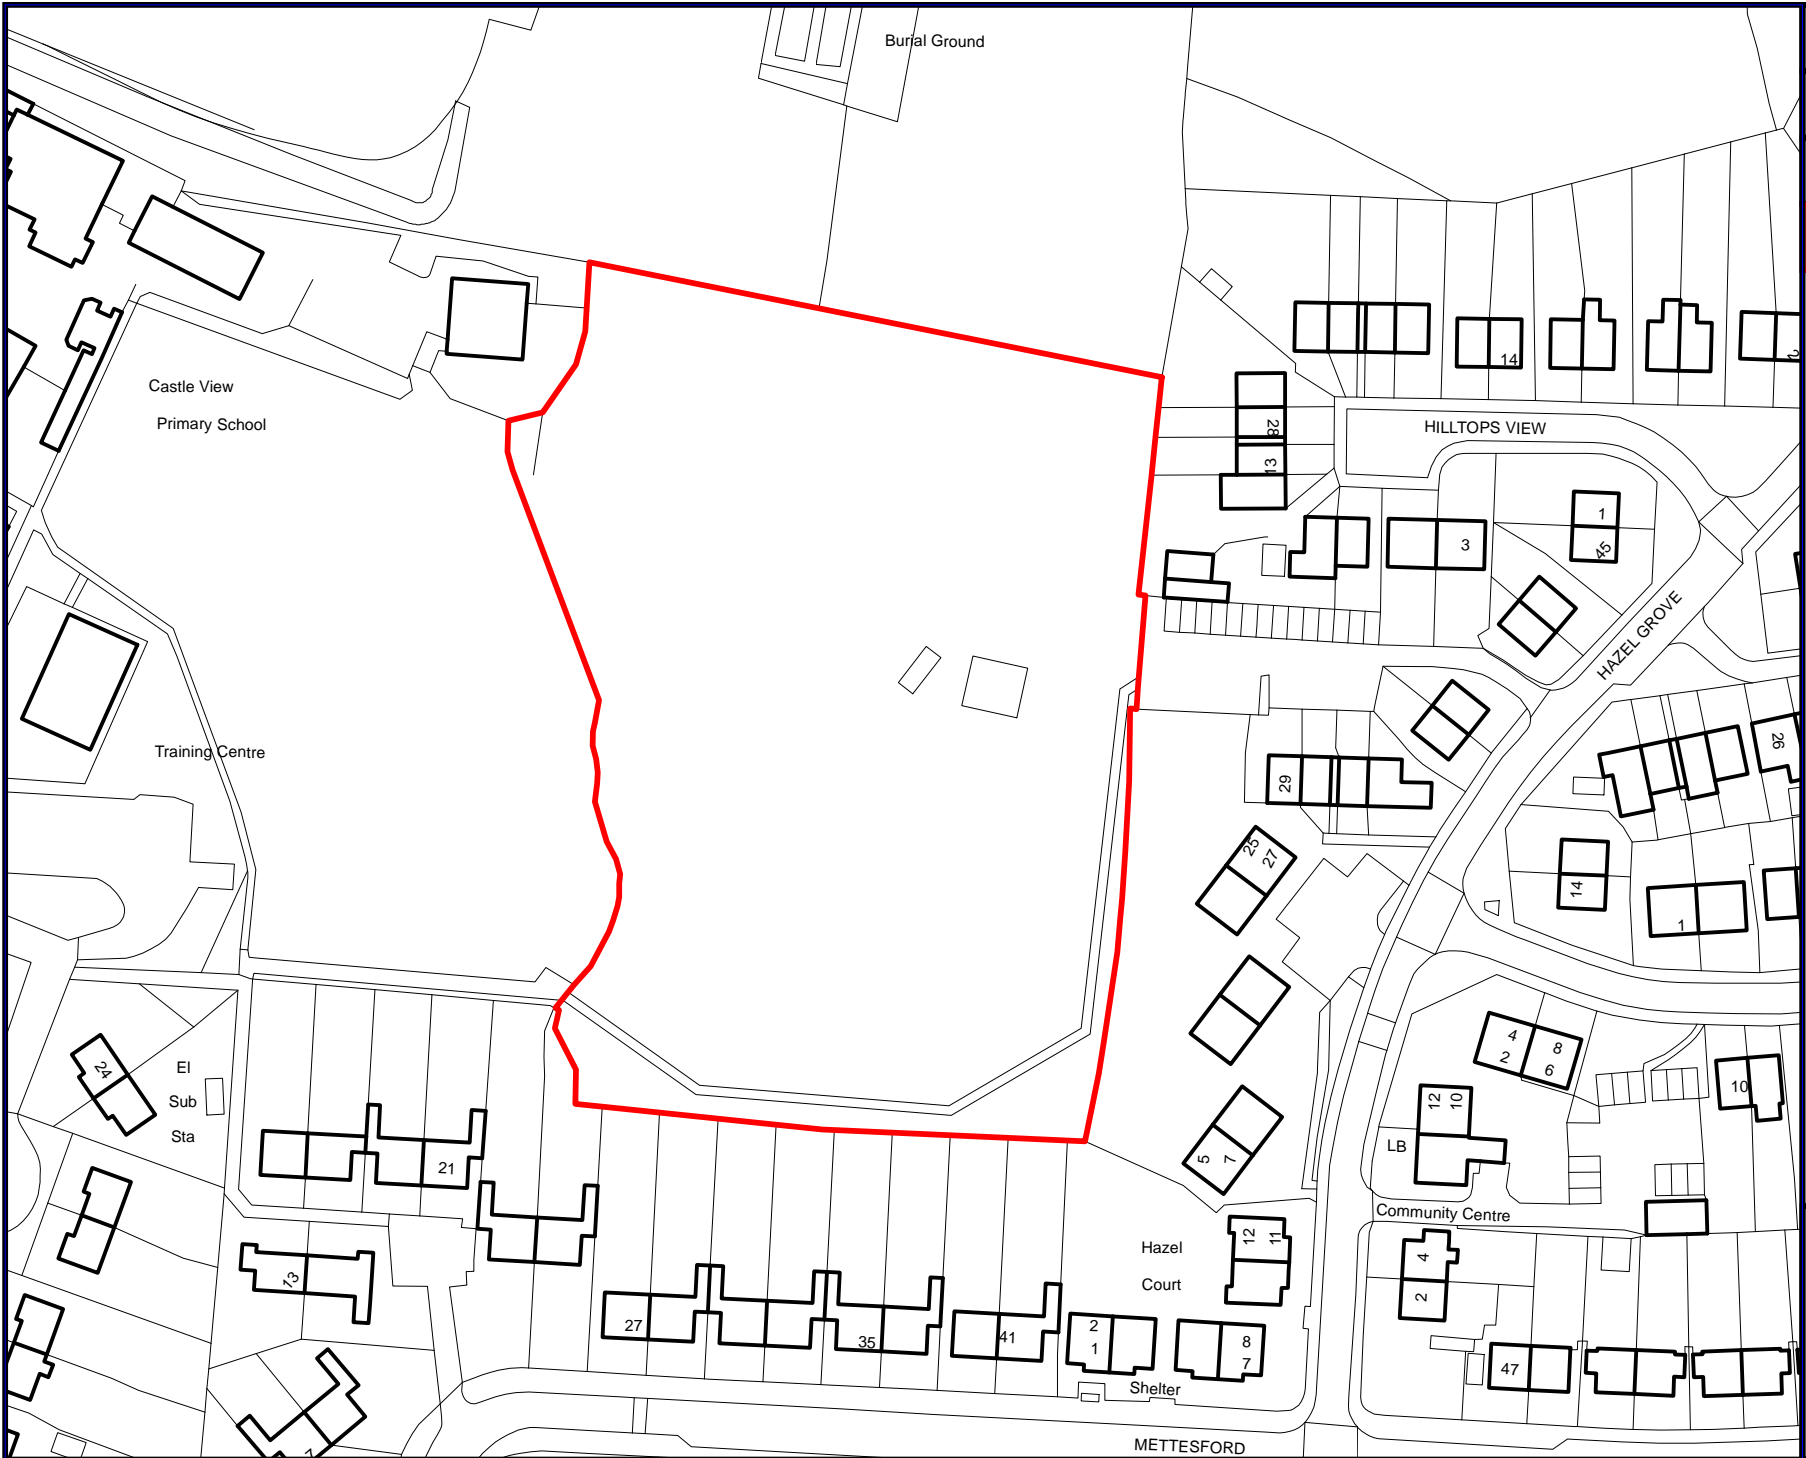

MATLOCK
SITE Orchard Public Open Space
Alcohol Controlled Zone
Public Space Protection Order 2018

Public Space Protection Order 2018

 WWW.DERBYSHIREDALES.GOV.UK

MATLOCK
SITE Orchard Public Open Space
EXCLUSION
DOGS ON LEADS
DOGS ON LEADS - (11-4)
DOGS ON LEAD BY DIRECTION

Public Space Protection Order Final Proposals 2018

N

[WWW.DERBYSHIREDALES.GOV.UK](http://www.derbyshiredales.gov.uk)

MATLOCK

SITE
Orchard Public Open Space

No lit fires or barbeques
No unauthorised parking