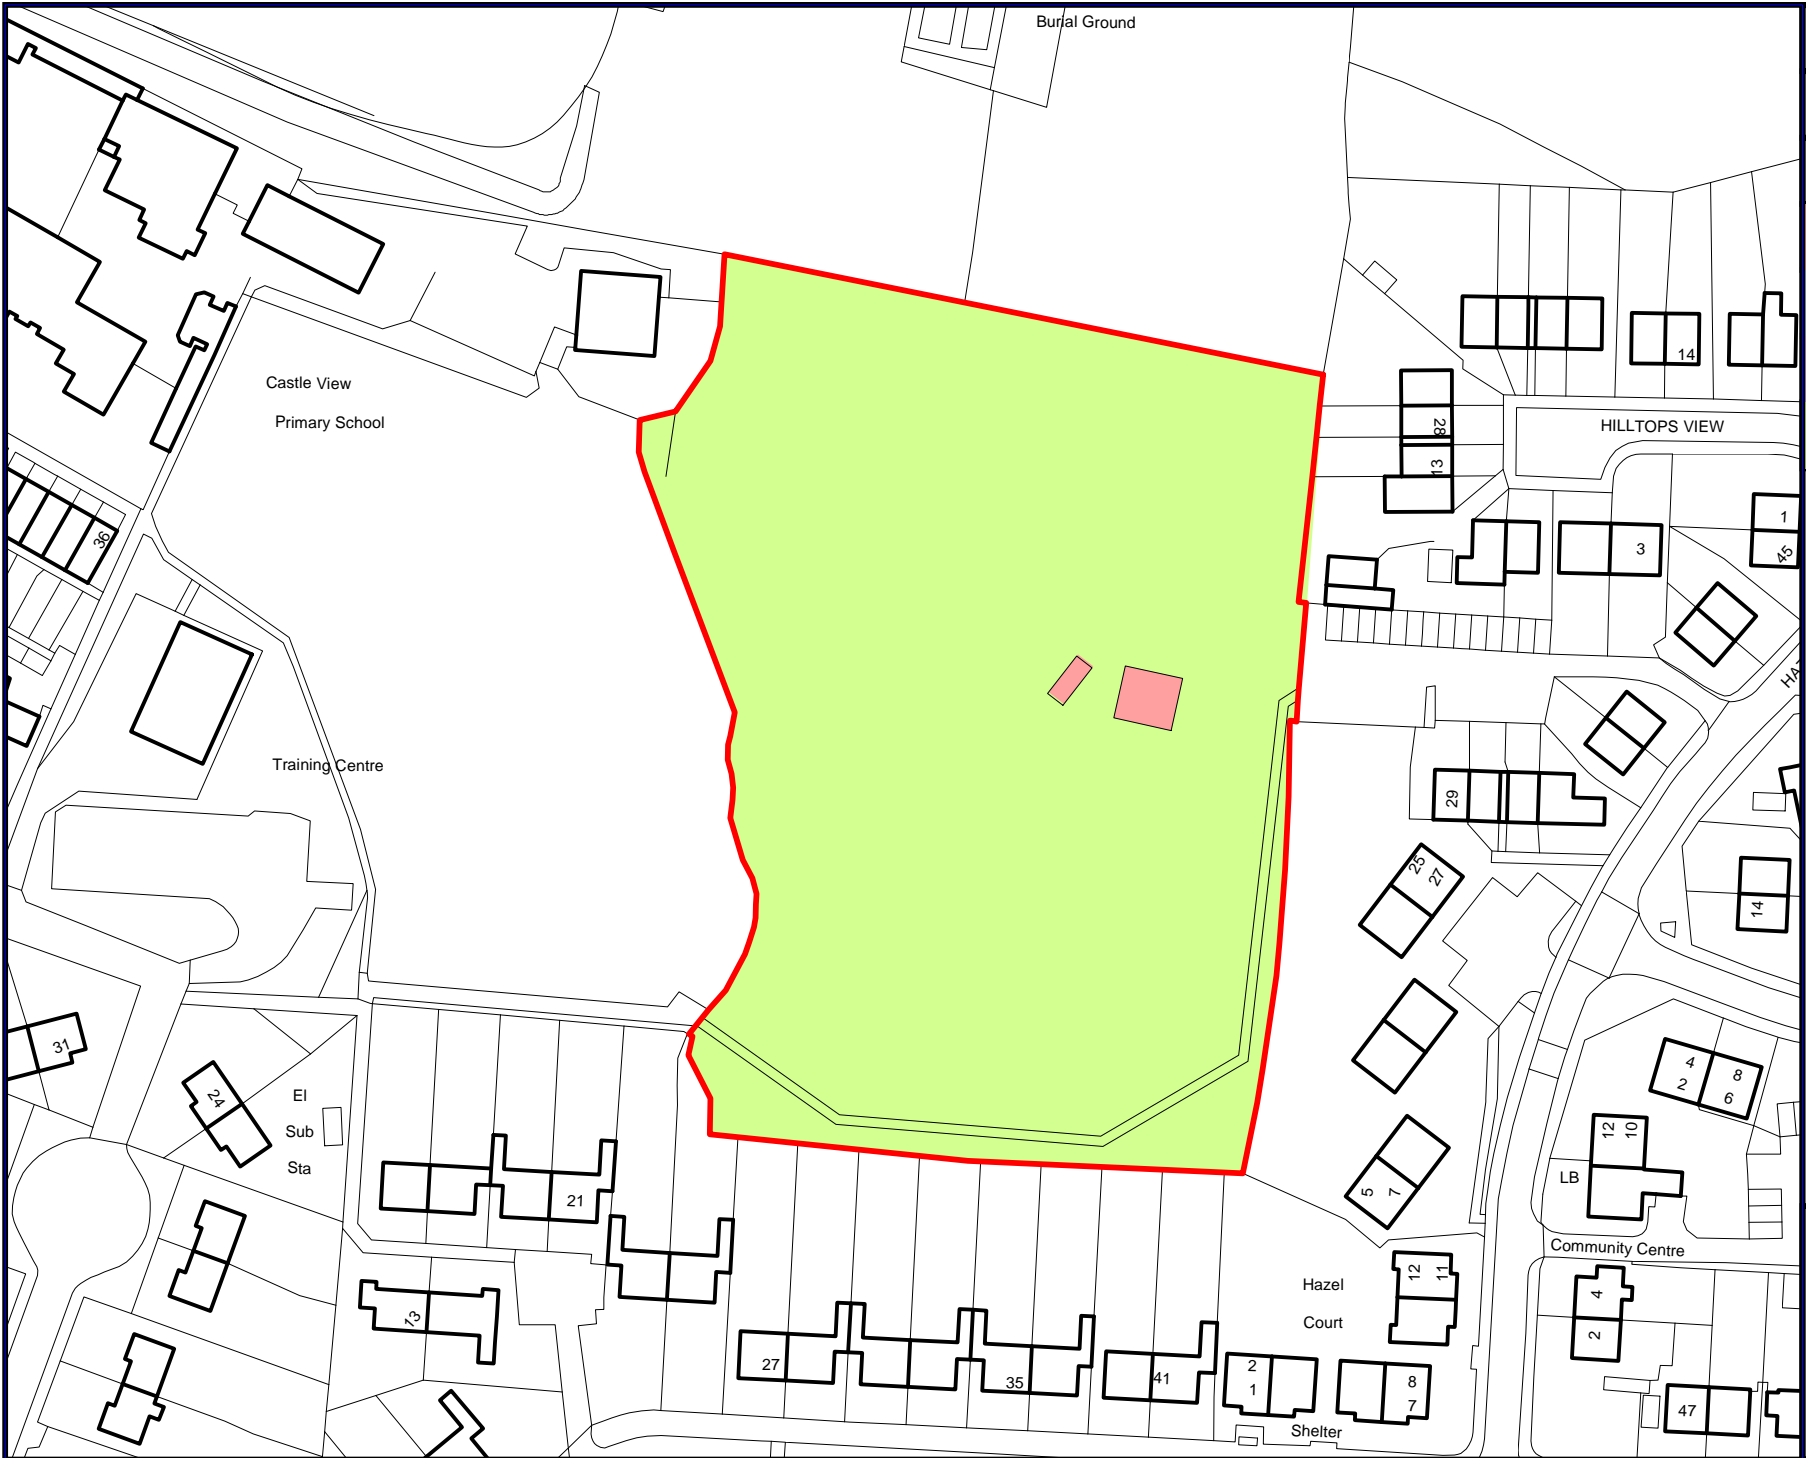

MATLOCK
SITE Orchard Public Open Space
Alcohol Controlled Zone
Public Space Protection Order 2018

Public Space Protection Order 2018

 WWW.DERBYSHIREDALES.GOV.UK

MATLOCK
SITE Orchard Public Open Space
EXCLUSION
DOGS ON LEADS
DOGS ON LEADS - (11-4)
DOGS ON LEAD BY DIRECTION

Public Space Protection Order Final Proposals 2018

N

[WWW.DERBYSHIREDALES.GOV.UK](http://www.derbyshiredales.gov.uk)

MATLOCK

SITE
Orchard Public Open Space

No lit fires or barbeques
No unauthorised parking