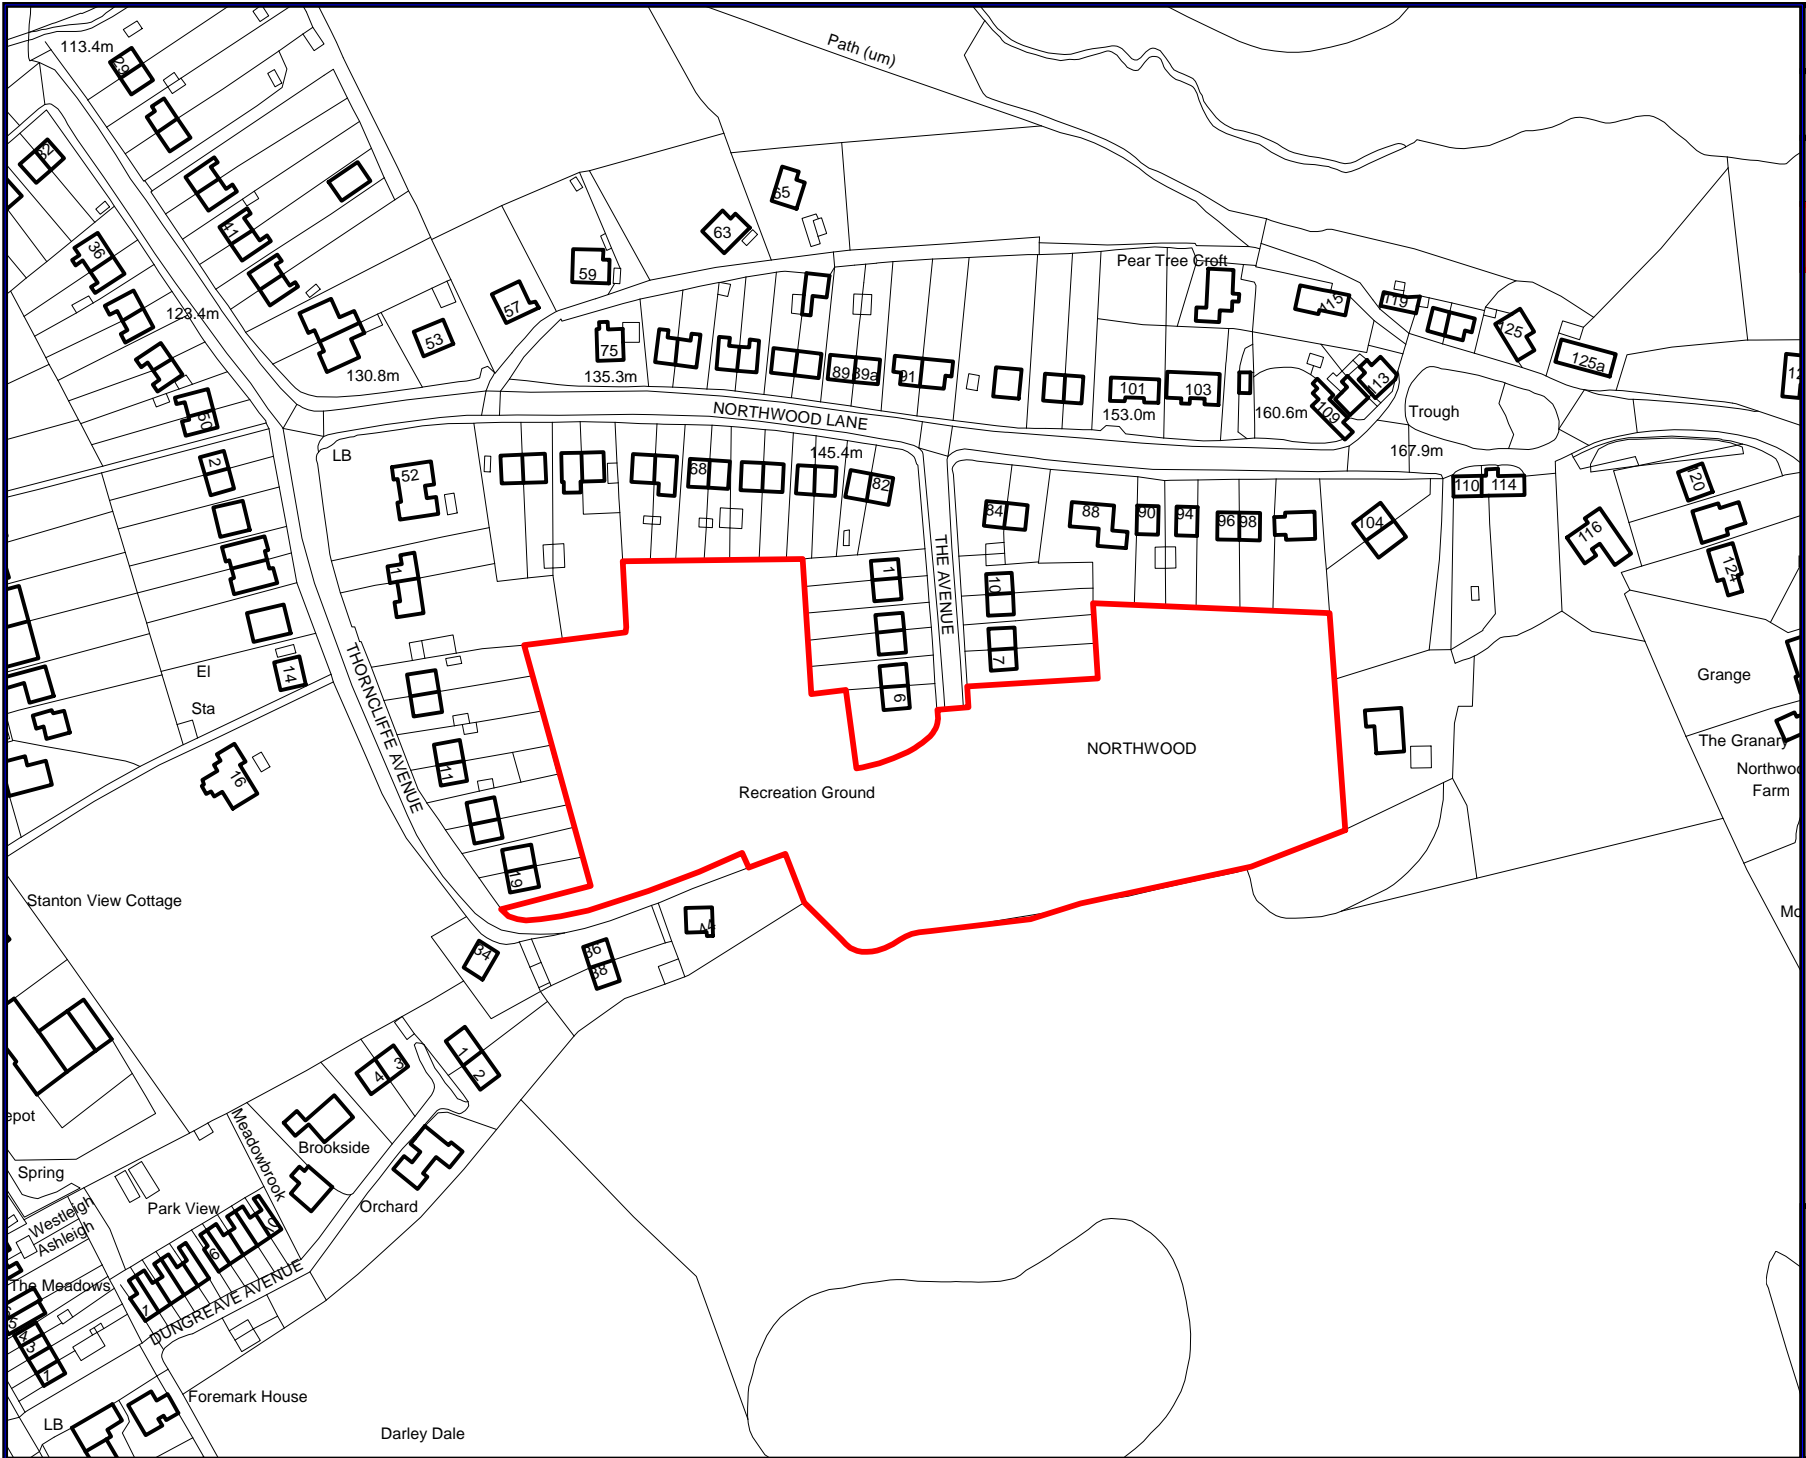

DARLEY DALE
SITE Northwood Recreation Area
EXCLUSION
DOGS ON LEADS
DOGS ON LEADS - (11-4)
DOGS ON LEAD BY DIRECTION
<p>Public Space Protection Order Final Proposals 2018</p> <p>N</p>  <p>WWW.DERBYSHIREDALES.GOV.UK</p>

DARLEY DALE

SITE
Northwood Recreation Ground

No lit fires or barbeques
No unauthorised parking

Public Space Protection
Order 2018

WWW.DERBYSHIREDALES.GOV.UK

DARLEY DALE

SITE
Northwood Recreation Ground

Alcohol Controlled Zone