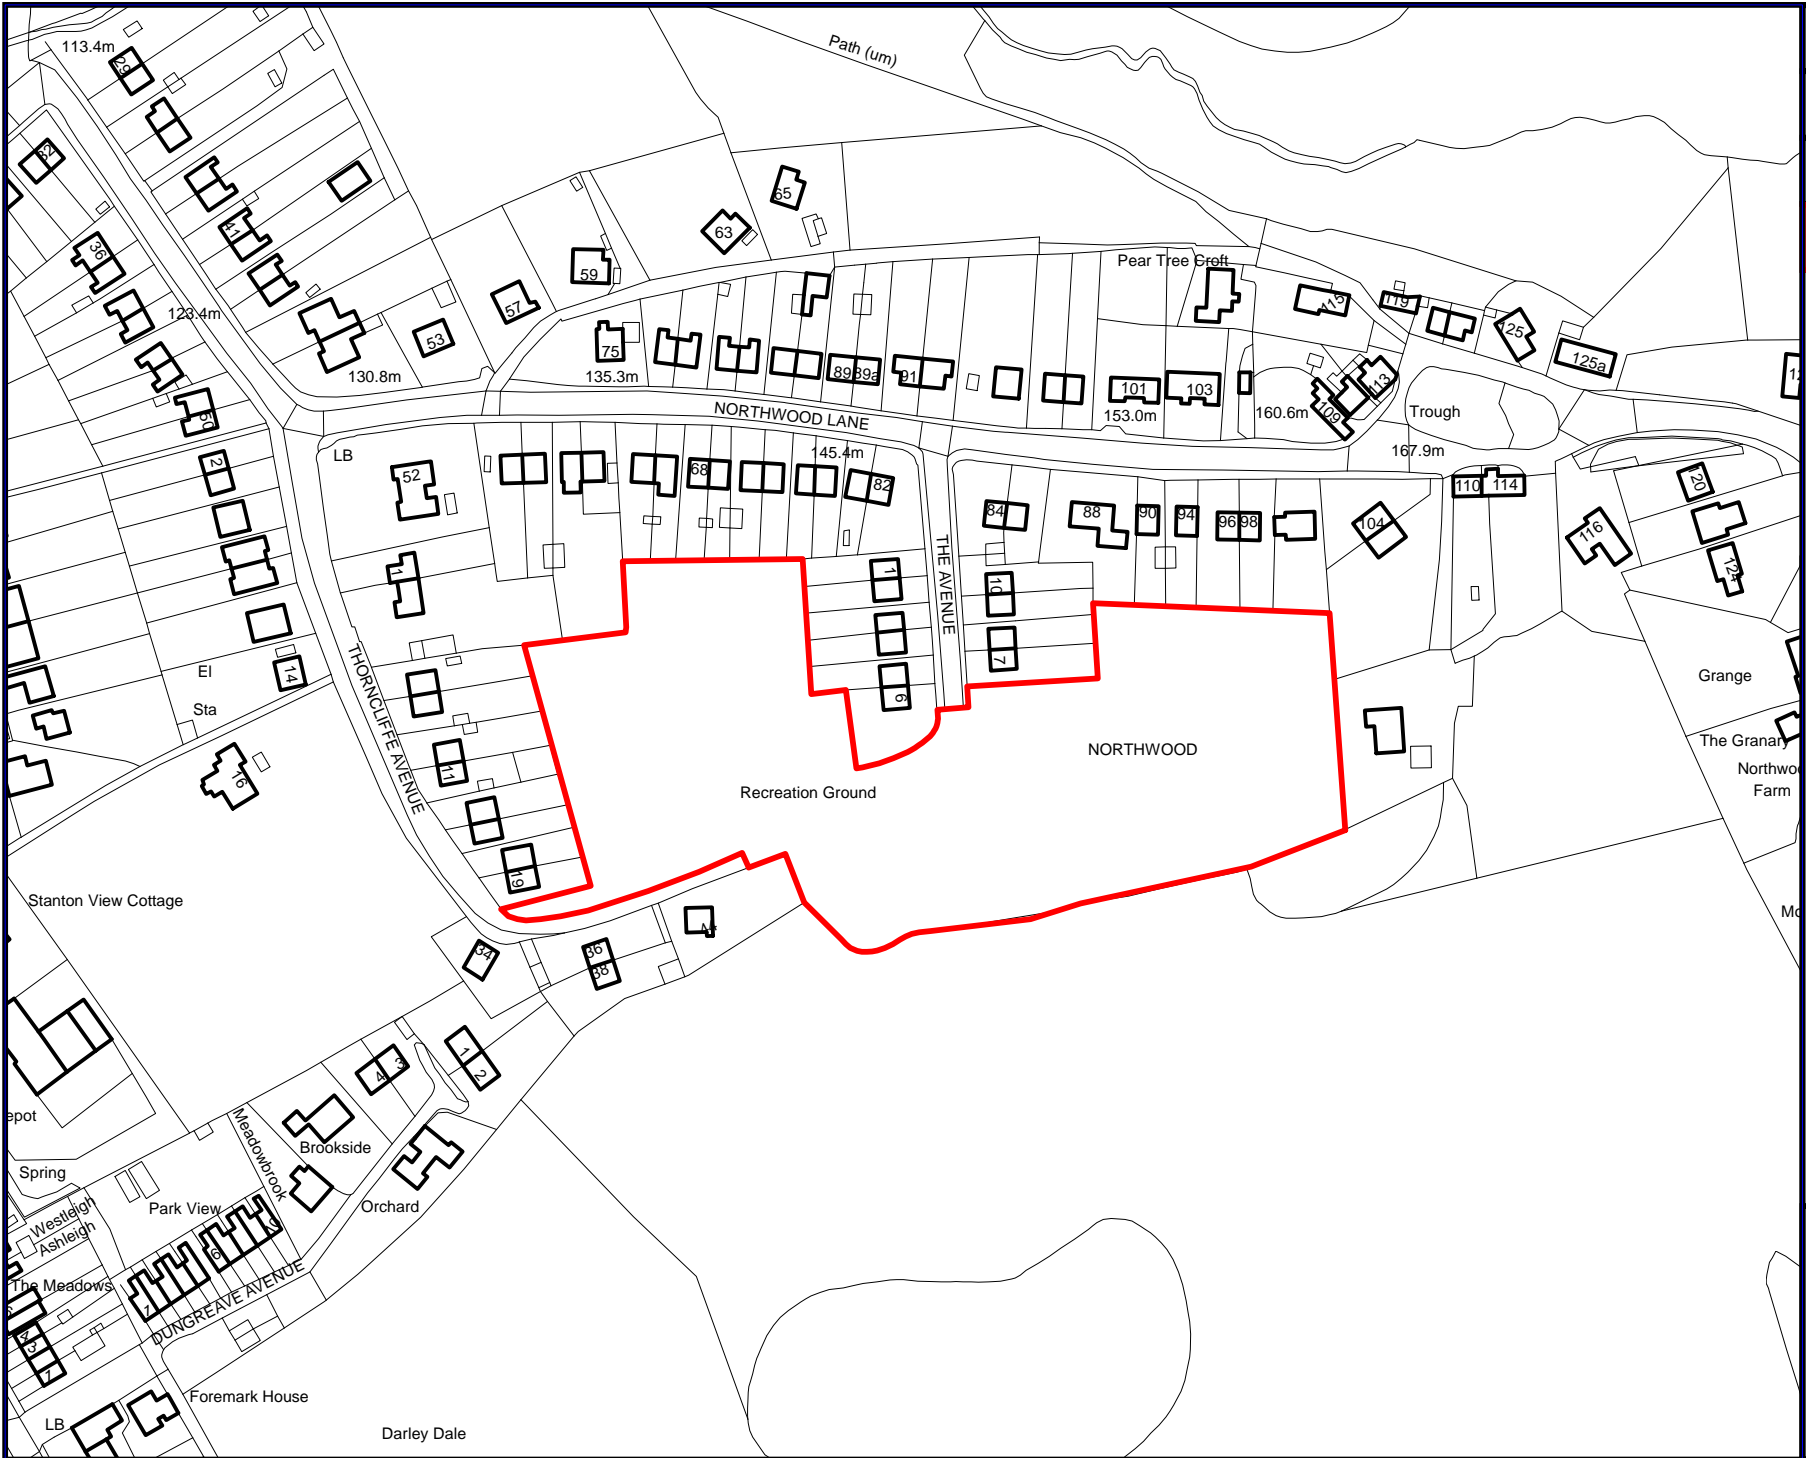

DARLEY DALE
SITE Northwood Recreation Area
EXCLUSION
DOGS ON LEADS
DOGS ON LEADS - (11-4)
DOGS ON LEAD BY DIRECTION
<p>Public Space Protection Order Final Proposals 2018</p> <p>N</p>  <p>WWW.DERBYSHIREDALES.GOV.UK</p>

DARLEY DALE

SITE
Northwood Recreation Ground

No lit fires or barbeques
No unauthorised parking

Public Space Protection
Order 2018

WWW.DERBYSHIREDALES.GOV.UK

DARLEY DALE

SITE
Northwood Recreation Ground

Alcohol Controlled Zone