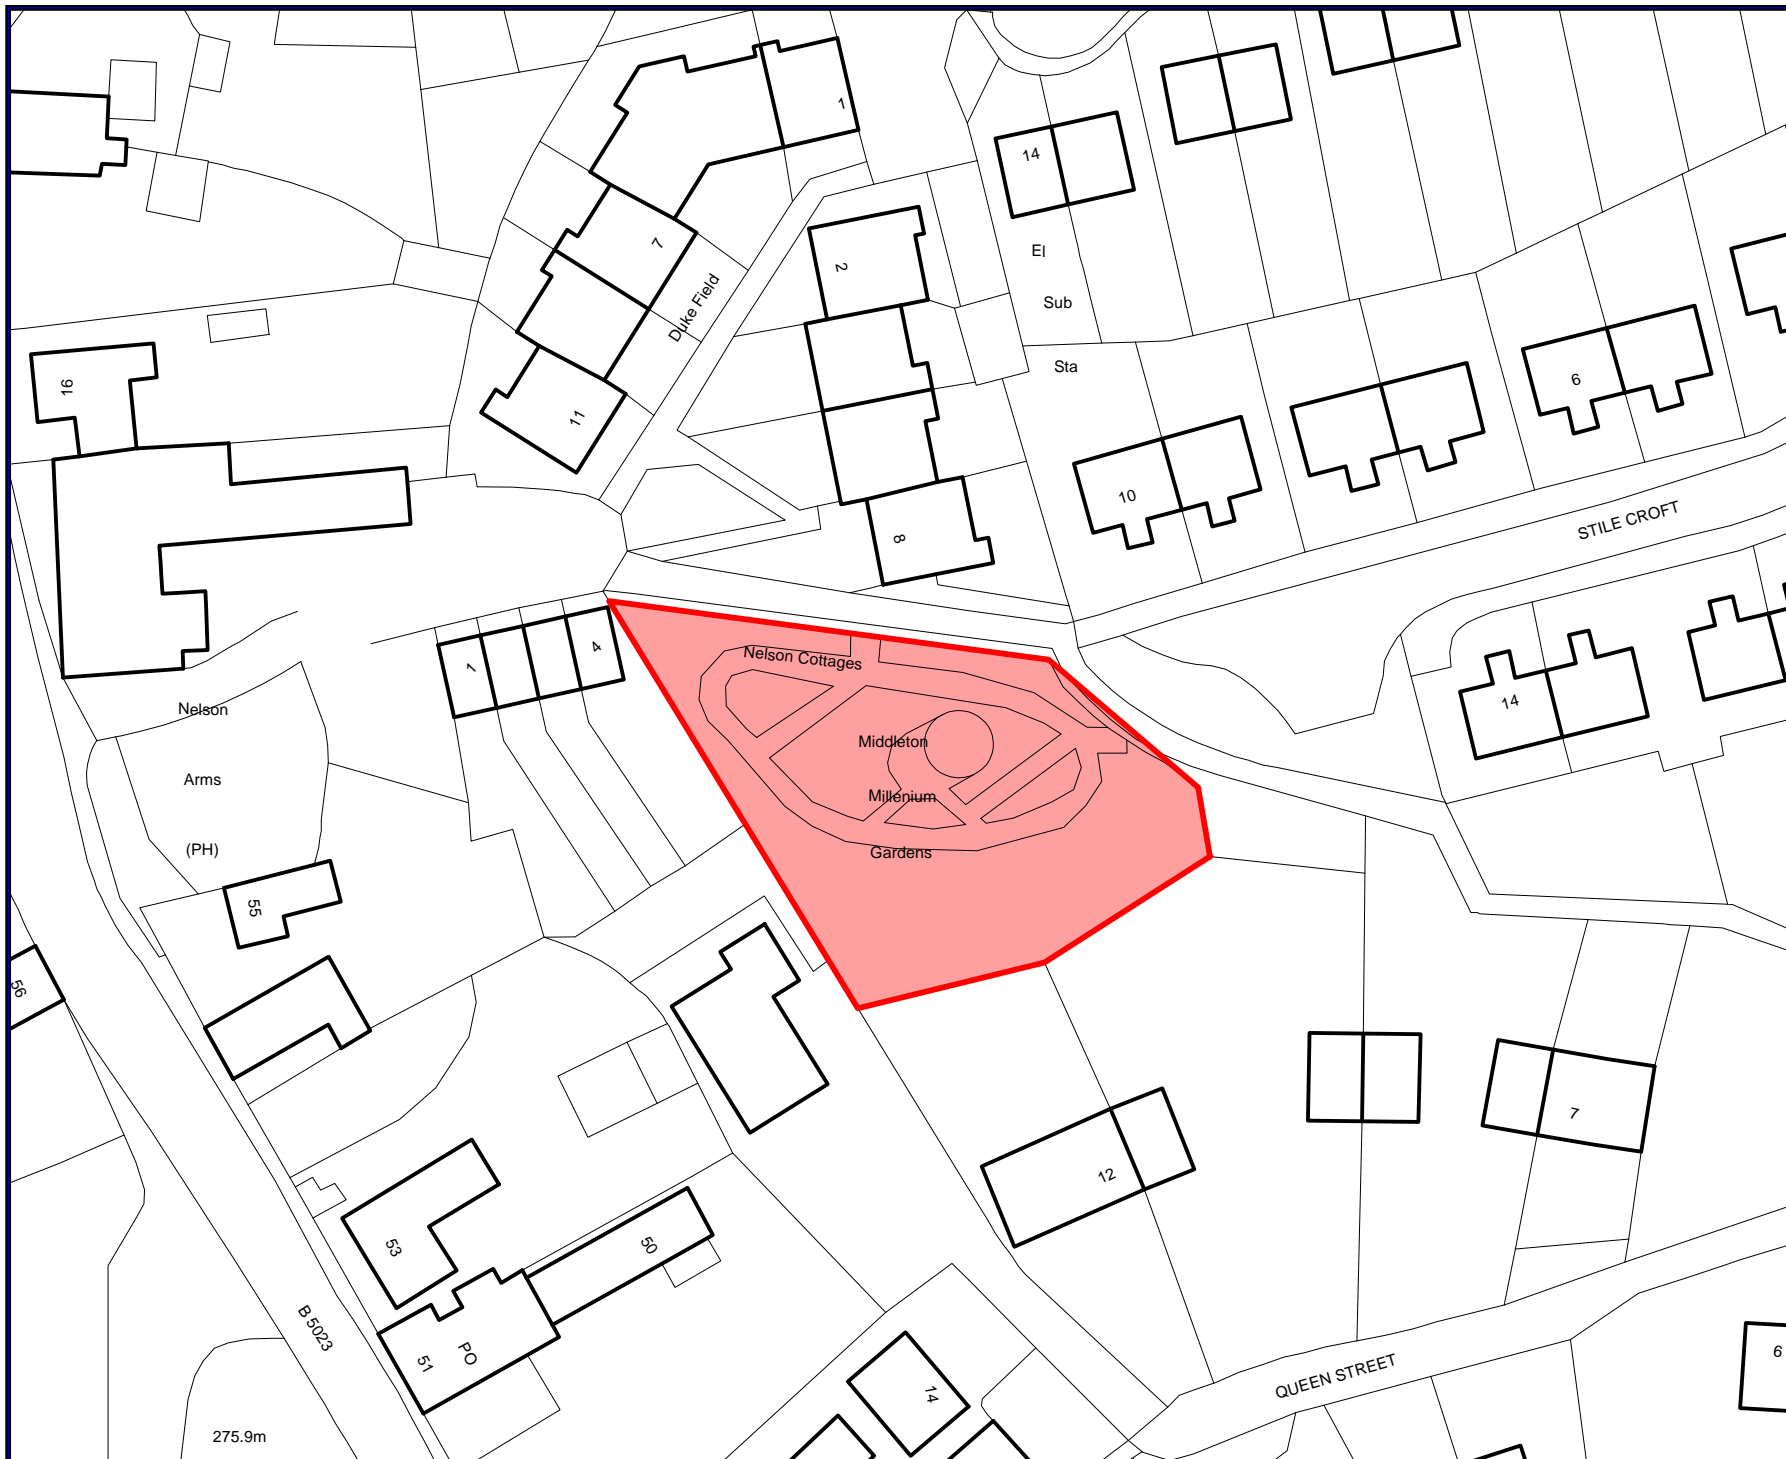

MIDDLETON BY WIRKSWORTH

SITE
Millennium Gardens

EXCLUSION

DOGS ON
LEADS

DOGS ON
LEADS - (11-4)

DOGS ON LEAD
BY DIRECTION

Public Space Protection
Order Final Proposals
2018

WWW.DERBYSHIREDALES.GOV.UK