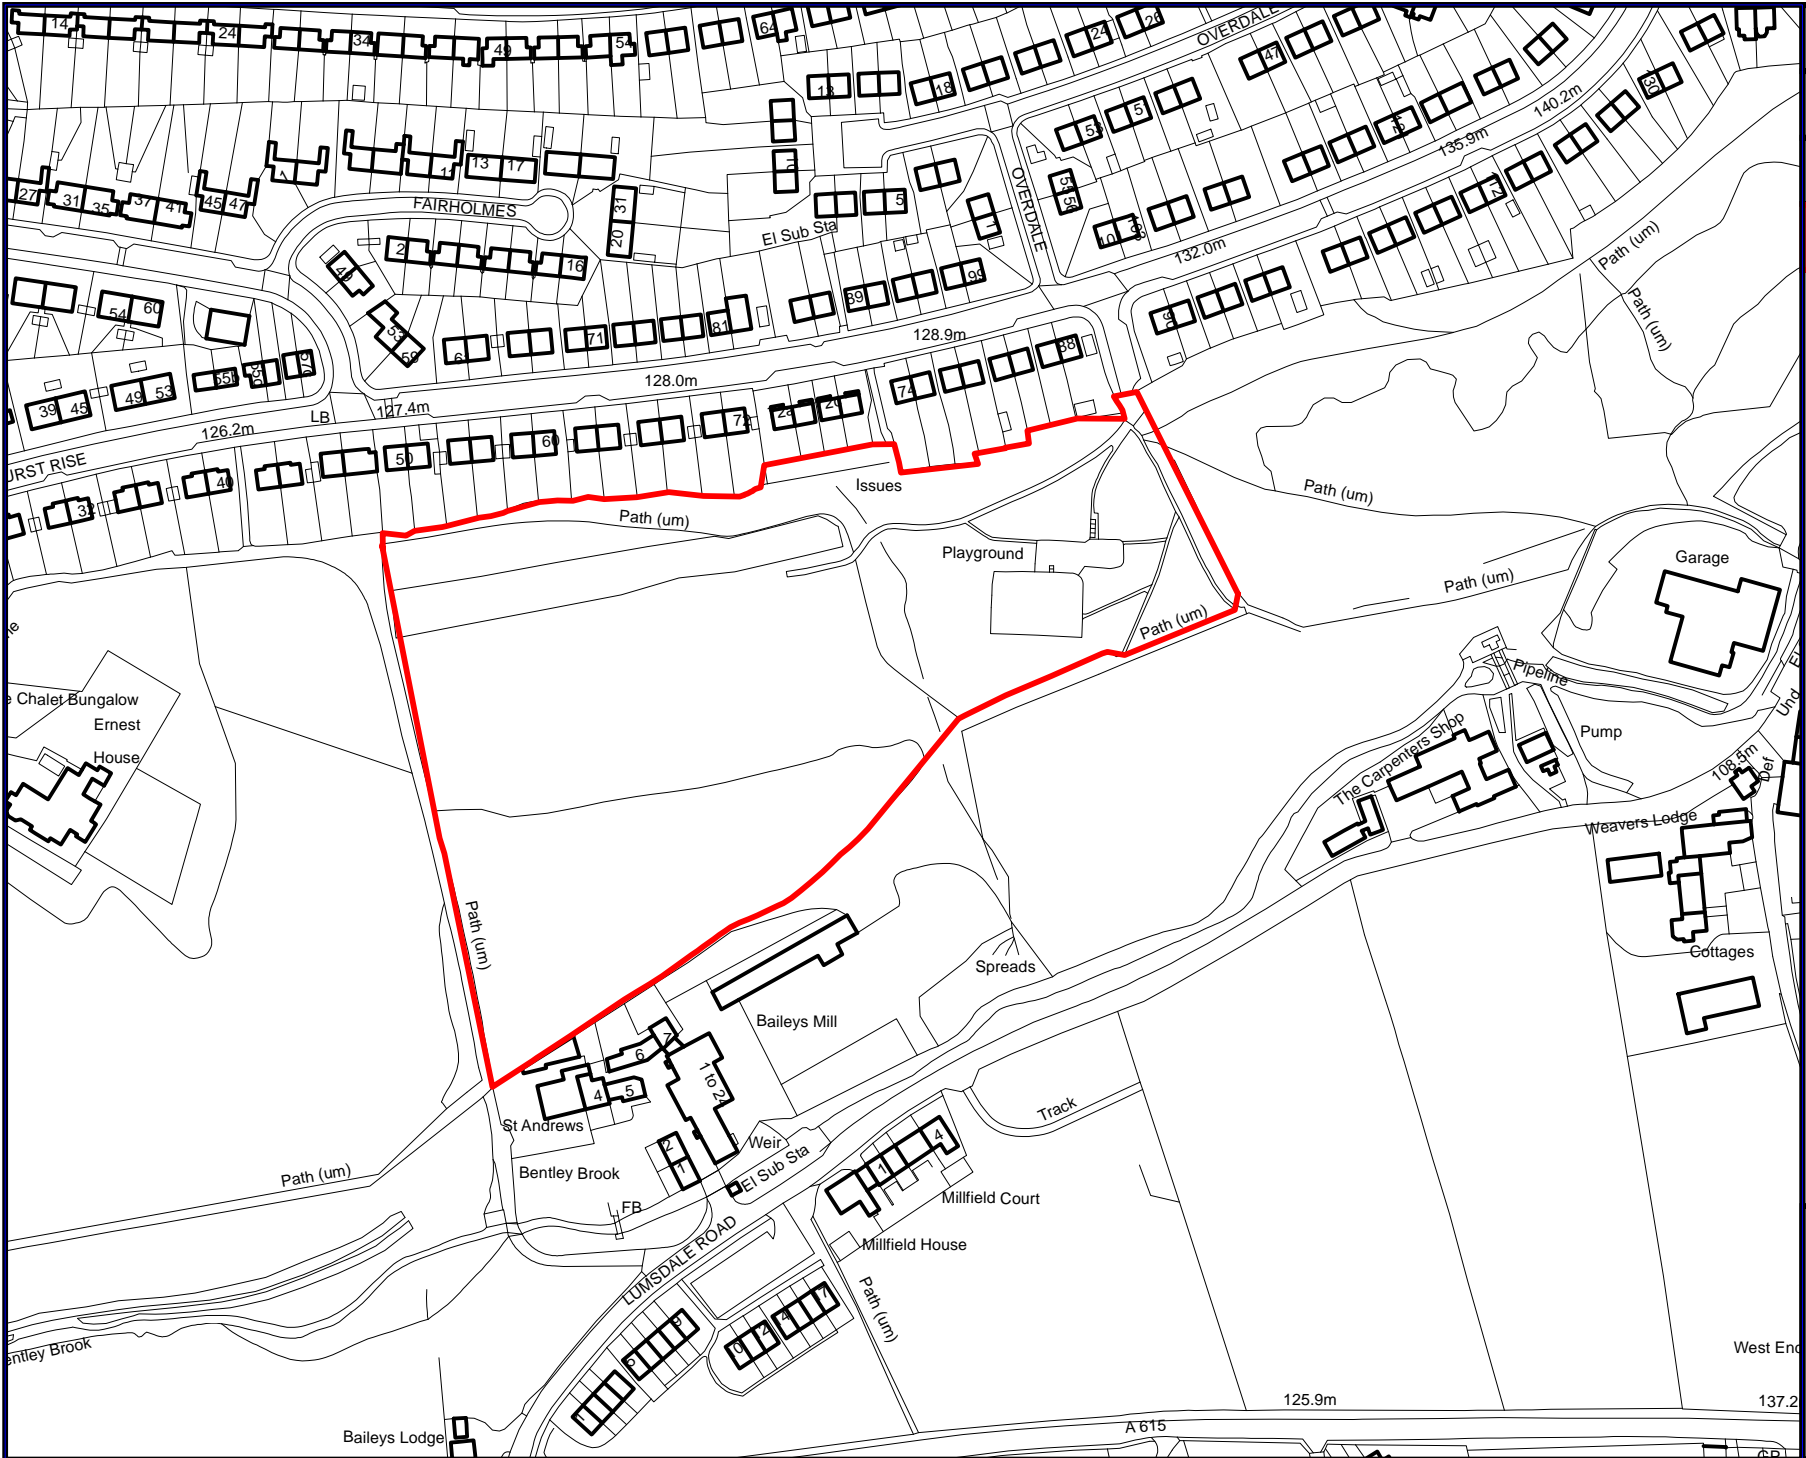

MATLOCK
SITE Hurst Rise Playing Field
<hr style="border: 1px solid red;"/> Alcohol Controlled Zone <hr style="border: 1px solid red;"/>
Public Space Protection Order 2018

WWW.DERBYSHIREDALES.GOV.UK

MATLOCK
SITE Hurst Rise Playing Field
EXCLUSION
DOGS ON LEADS
DOGS ON LEADS - (11-4)
DOGS ON LEAD BY DIRECTION
<p>Public Space Protection Order Final Proposals 2018</p> <p>2018</p> <p style="text-align: center;">N</p>  <p style="text-align: center;">WWW.DERBYSHIREDALES.GOV.UK</p>