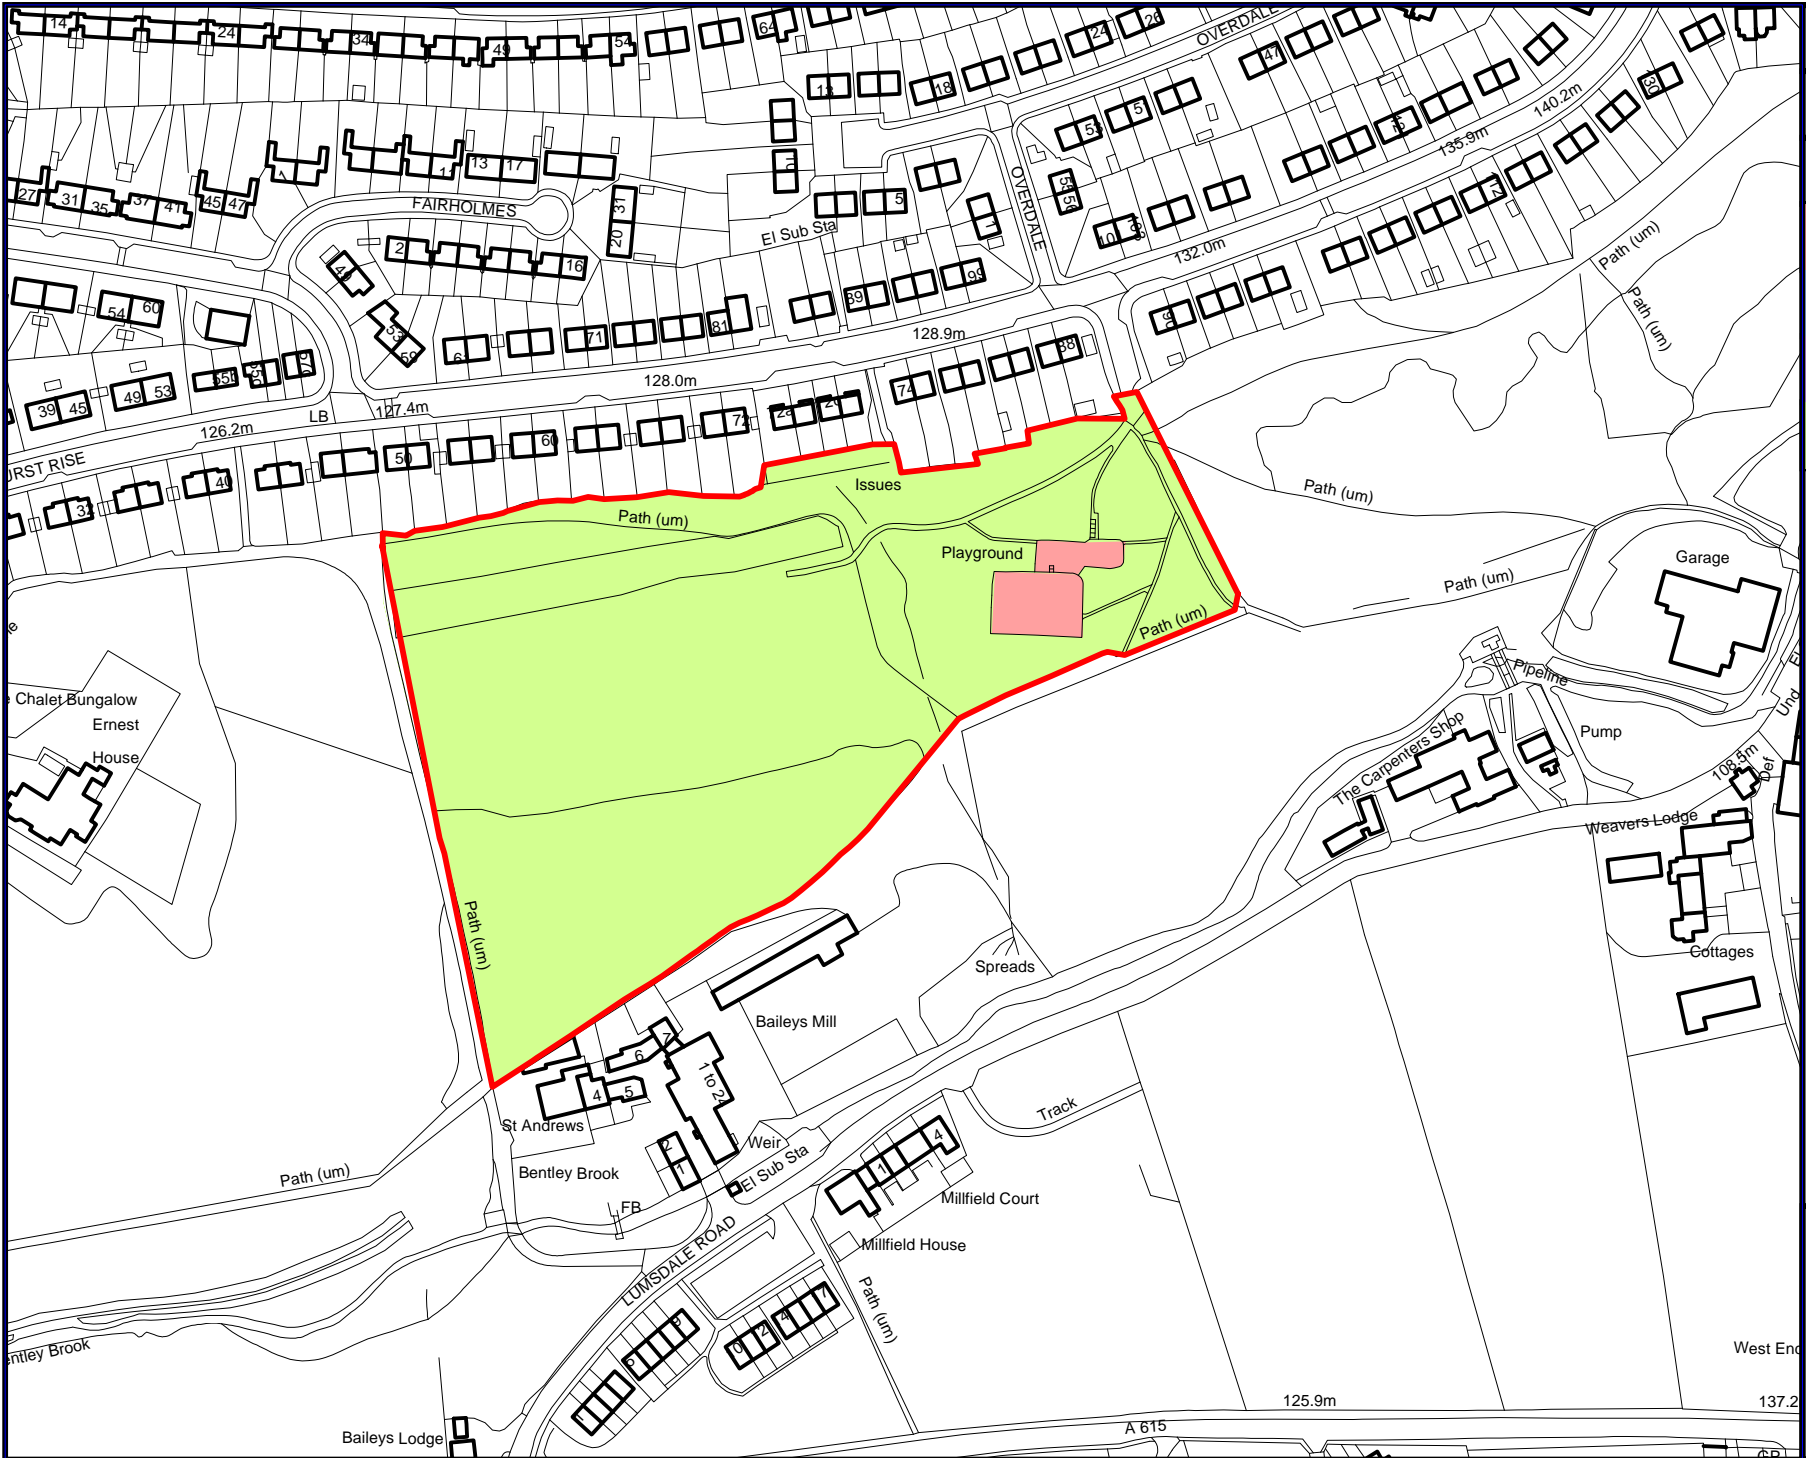

MATLOCK
SITE Hurst Rise Playing Field
<hr style="border: 1px solid red;"/> Alcohol Controlled Zone <hr style="border: 1px solid red;"/>
Public Space Protection Order 2018

WWW.DERBYSHIREDALES.GOV.UK

MATLOCK
SITE Hurst Rise Playing Field
EXCLUSION
DOGS ON LEADS
DOGS ON LEADS - (11-4)
DOGS ON LEAD BY DIRECTION
<p>Public Space Protection Order Final Proposals 2018</p> <p>2018</p> <p style="text-align: center;">N</p>  <p style="text-align: center;">WWW.DERBYSHIREDALES.GOV.UK</p>