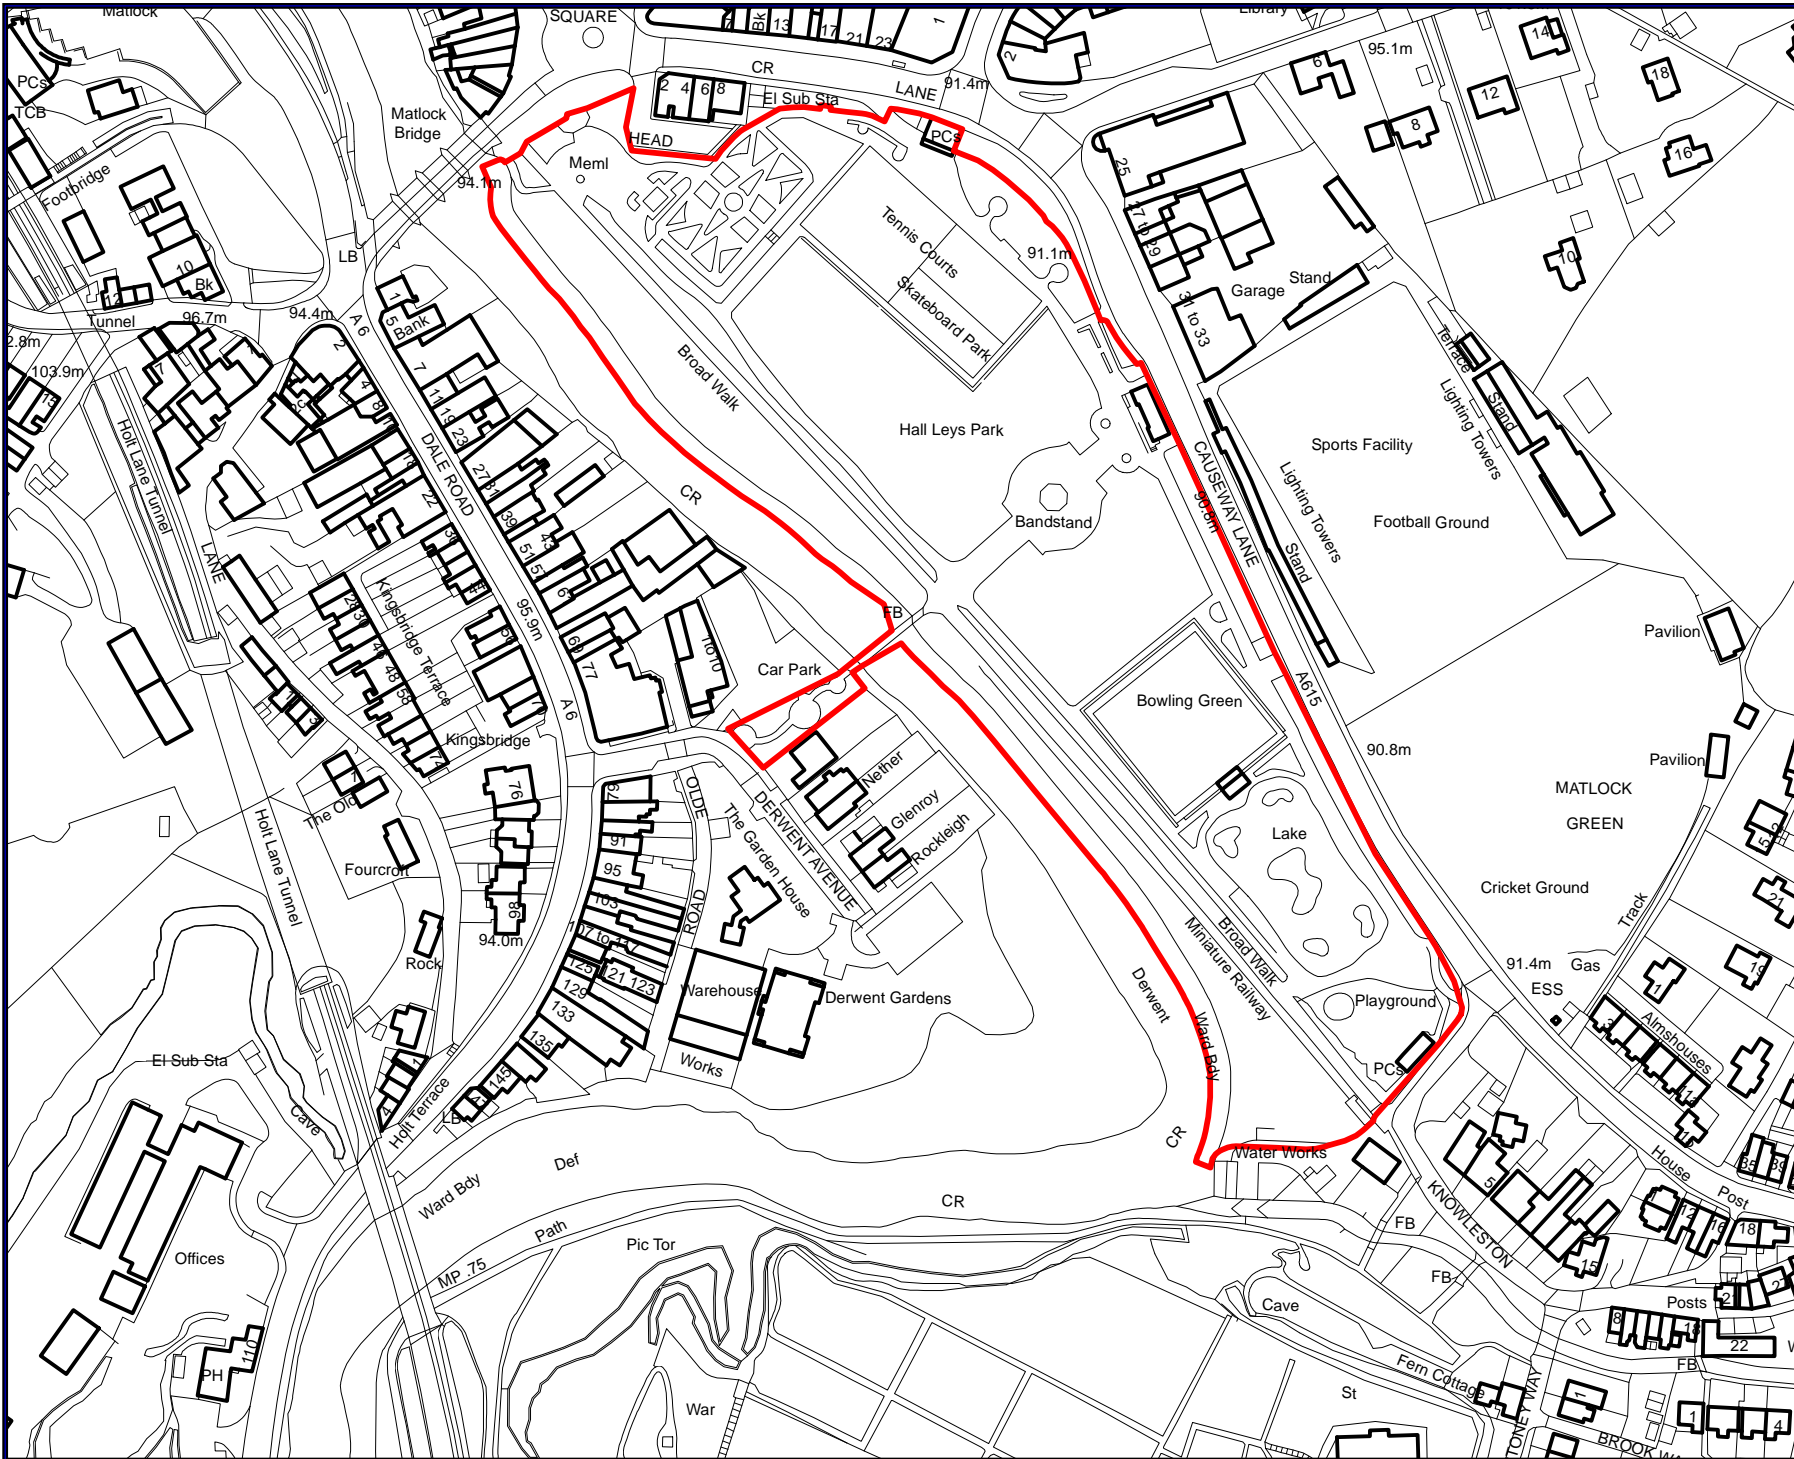

MATLOCK
SITE Hall Leys Park & Sensory Gardens
EXCLUSION
DOGS ON LEADS
DOGS ON LEADS - (11AM-4PM) DOGS ON LEADS BY DIRECTION - (4PM - 11AM)
DOGS ON LEAD BY DIRECTION
Public Space Protection Order Final Proposals 2018  WWW.DERBYSHIREDALES.GOV.UK

MATLOCK
SITE Hall Leys Park and Sensory Gardens
No lit fires or barbeques No unauthorised parking
Public Space Protection Order 2018
 WWW.DERBYSHIREDALES.GOV.UK

MATLOCK
SITE Hall Leys Park and Sensory Gardens
<hr style="border: 2px solid red;"/> Alcohol Controlled Zone <hr style="border: 2px solid red;"/>