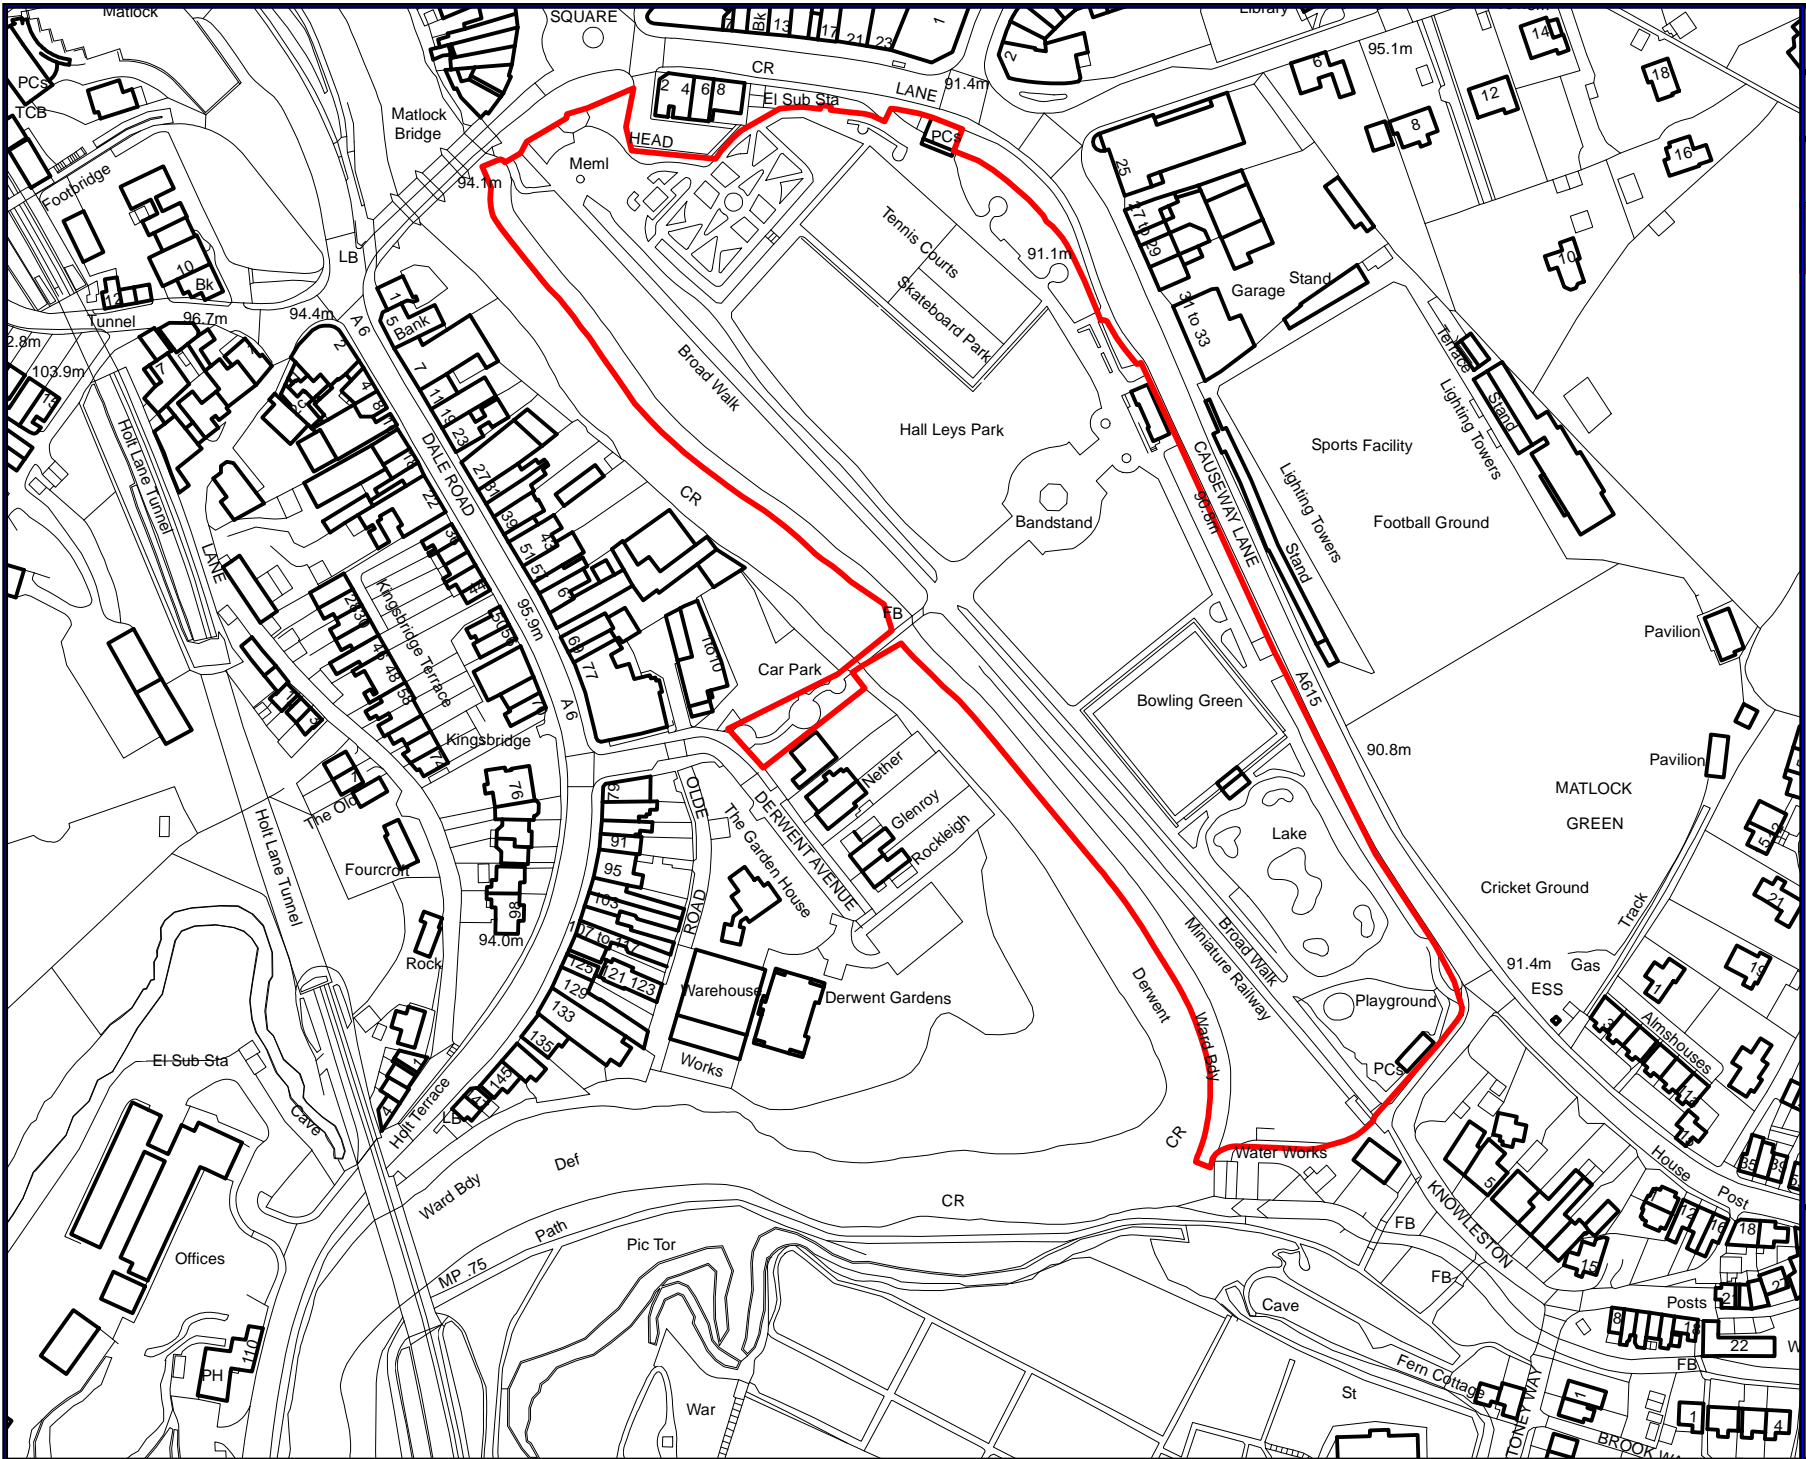

MATLOCK
SITE Hall Leys Park & Sensory Gardens
EXCLUSION
DOGS ON LEADS
DOGS ON LEADS - (11AM-4PM) DOGS ON LEADS BY DIRECTION - (4PM - 11AM)
DOGS ON LEAD BY DIRECTION
Public Space Protection Order Final Proposals 2018  WWW.DERBYSHIREDALES.GOV.UK

MATLOCK
SITE Hall Leys Park and Sensory Gardens
No lit fires or barbeques No unauthorised parking
Public Space Protection Order 2018
 WWW.DERBYSHIREDALES.GOV.UK

MATLOCK
SITE Hall Leys Park and Sensory Gardens
<hr style="border: 2px solid red;"/> Alcohol Controlled Zone <hr style="border: 2px solid red;"/>