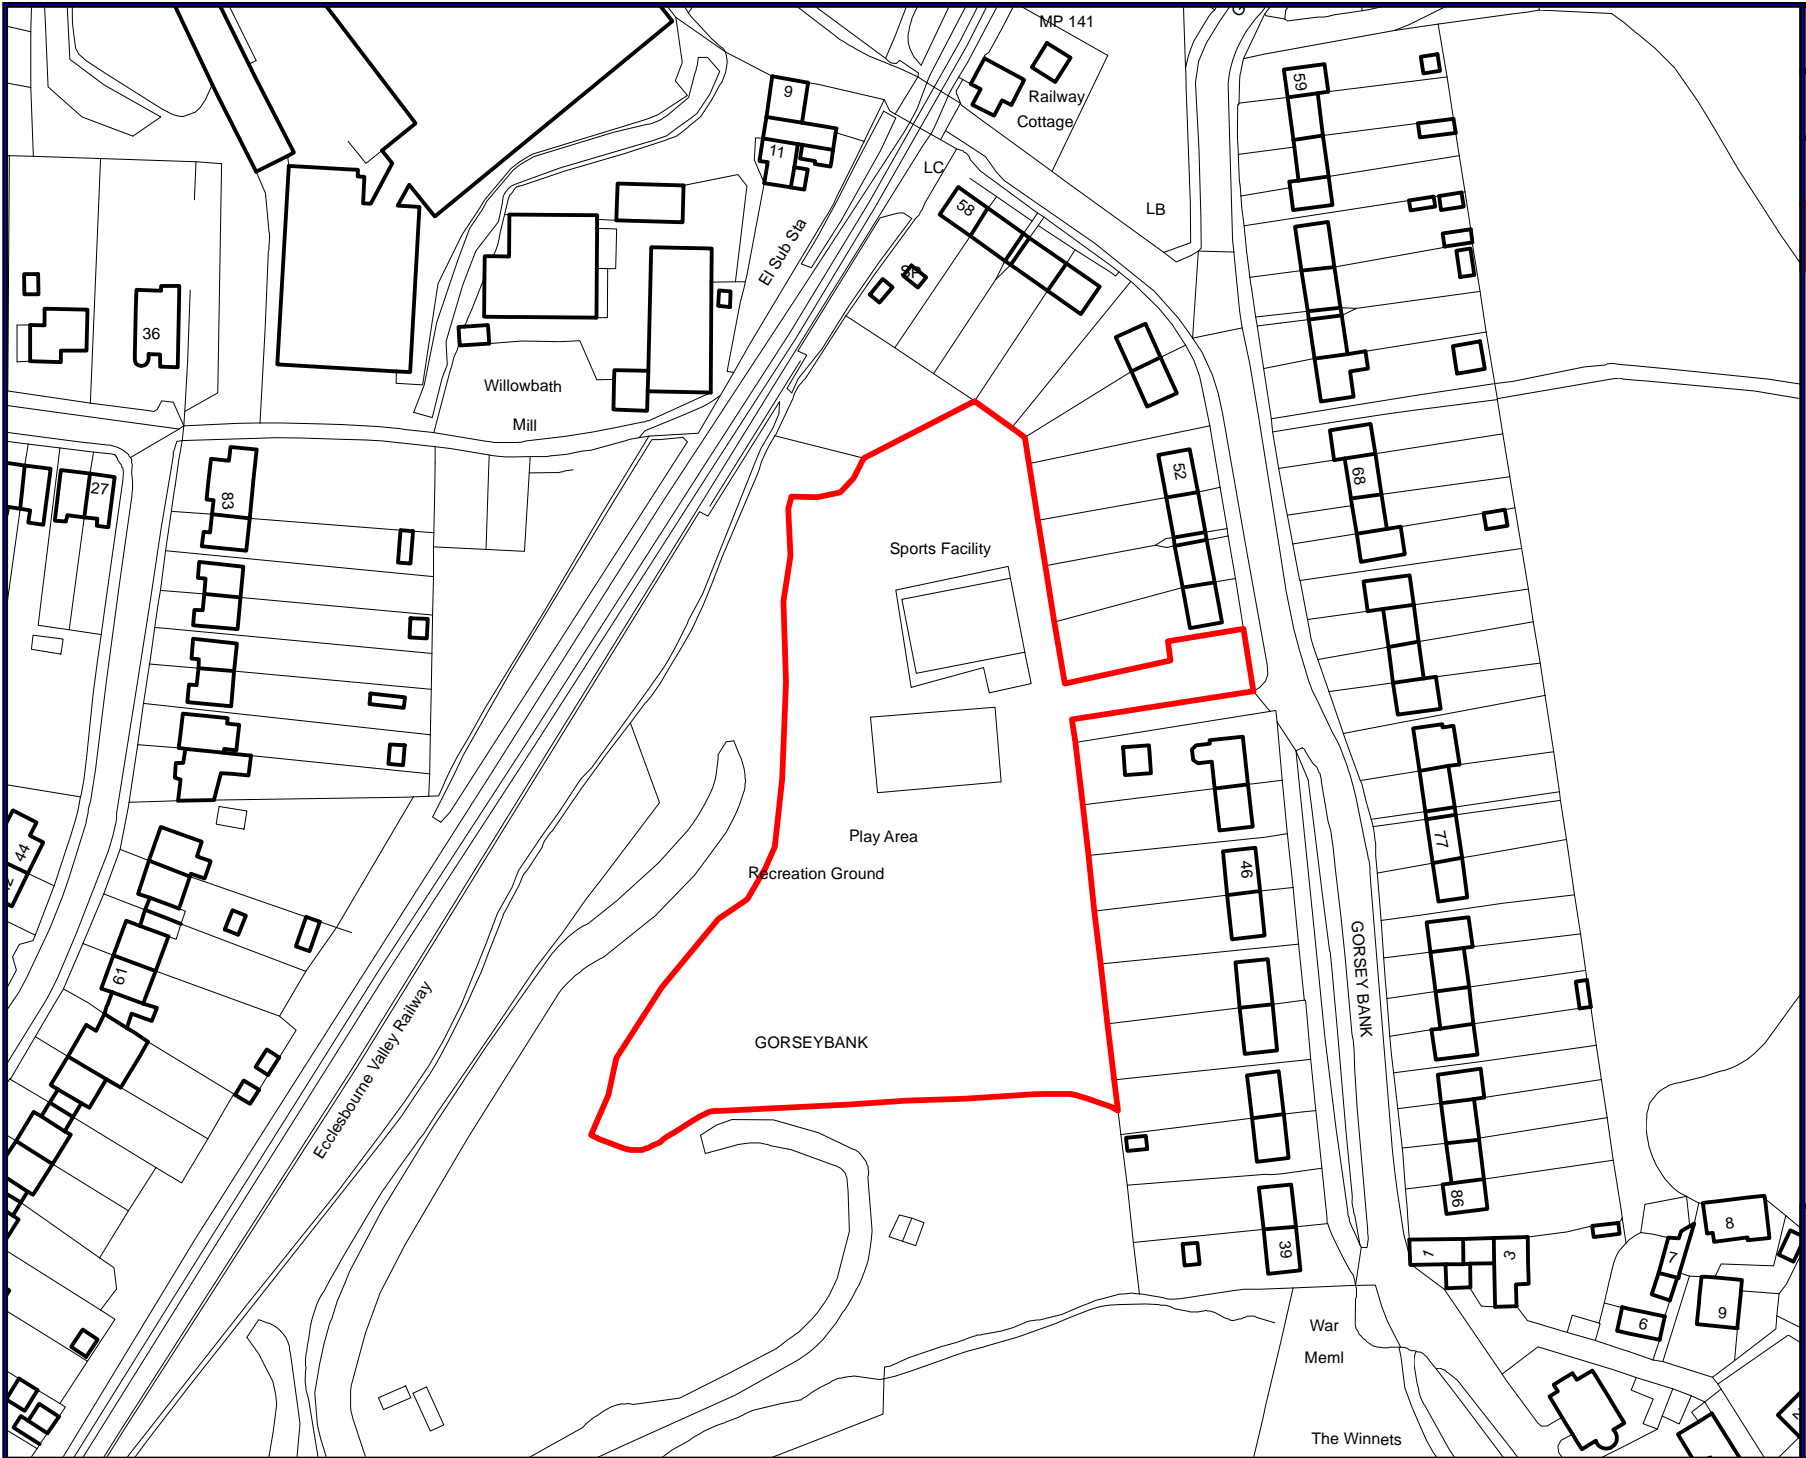

WIRKSWORTH
SITE Gorse Bank Playing Fields
EXCLUSION
DOG ON LEADS
DOG ON LEADS - (11-4)
DOG ON LEAD BY DIRECTION

**Public Space Protection
Order Final Proposals
2018**

N

WWW.DERBYSHIREDALES.GOV.UK

WIRSWORTH

SITE
Gorse Bank Playing Fields

No lit fires or barbeques
No unauthorised parking

**Public Space Protection
Order 2018**

WWW.DERBYSHIREDALES.GOV.UK

WIRSWORTH
SITE Gorse Bank Playing Fields
Alcohol Controlled Zone
Public Space Protection Order 2018
 WWW.DERBYSHIREDALES.GOV.UK