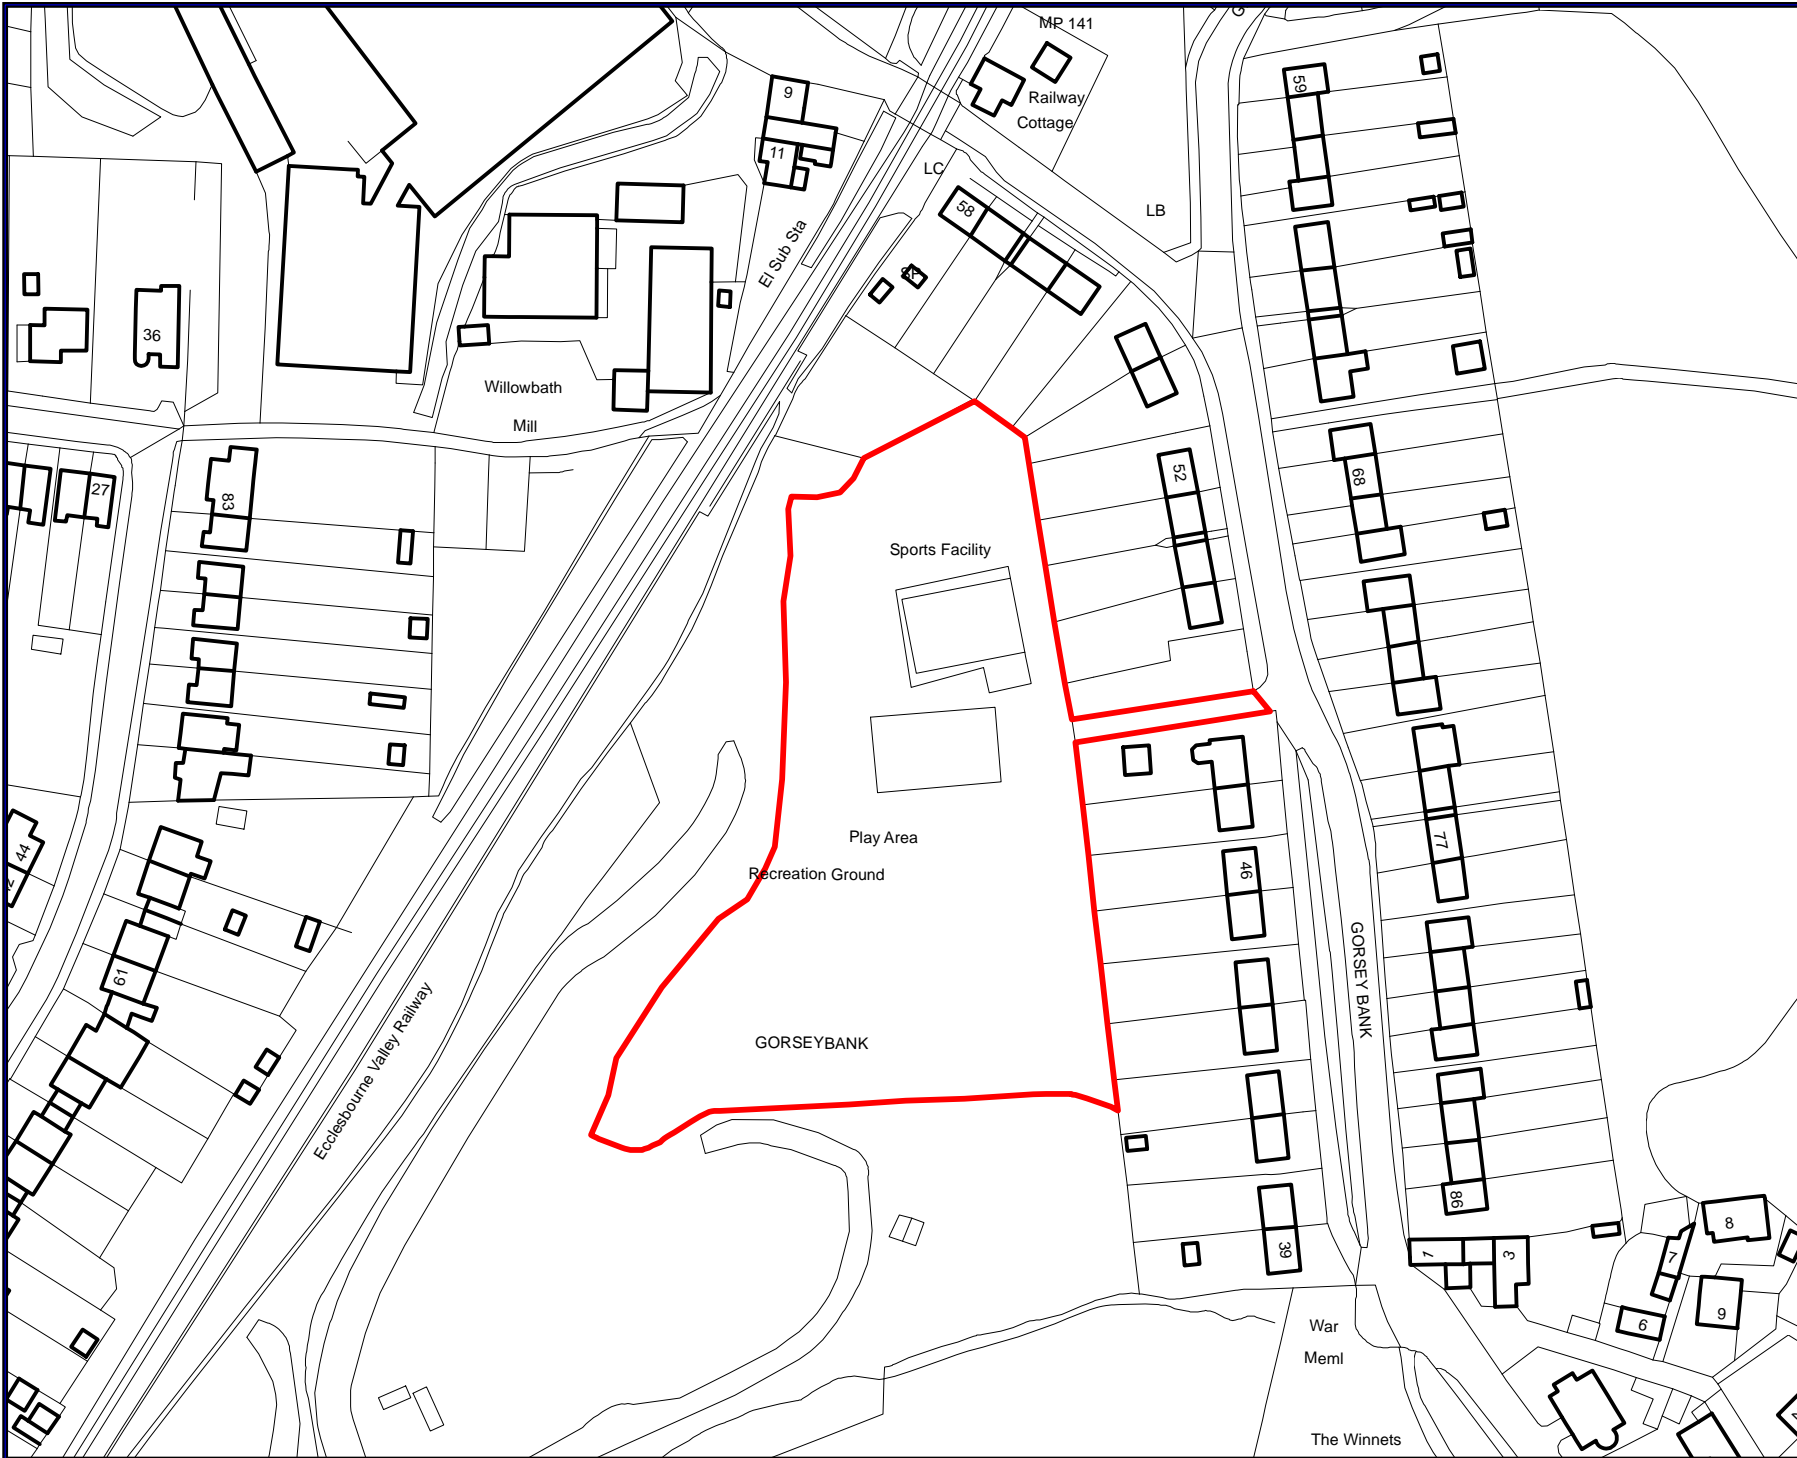

WIRKSWORTH
SITE Gorse Bank Playing Fields
EXCLUSION
DOG ON LEADS
DOG ON LEADS - (11-4)
DOG ON LEAD BY DIRECTION

**Public Space Protection
Order Final Proposals
2018**

N

WWW.DERBYSHIREDALES.GOV.UK

WIRSWORTH

SITE
Gorse Bank Playing Fields

No lit fires or barbeques
No unauthorised parking

**Public Space Protection
Order 2018**

WWW.DERBYSHIREDALES.GOV.UK

WIRSWORTH
SITE Gorse Bank Playing Fields
Alcohol Controlled Zone
Public Space Protection Order 2018
 WWW.DERBYSHIREDALES.GOV.UK