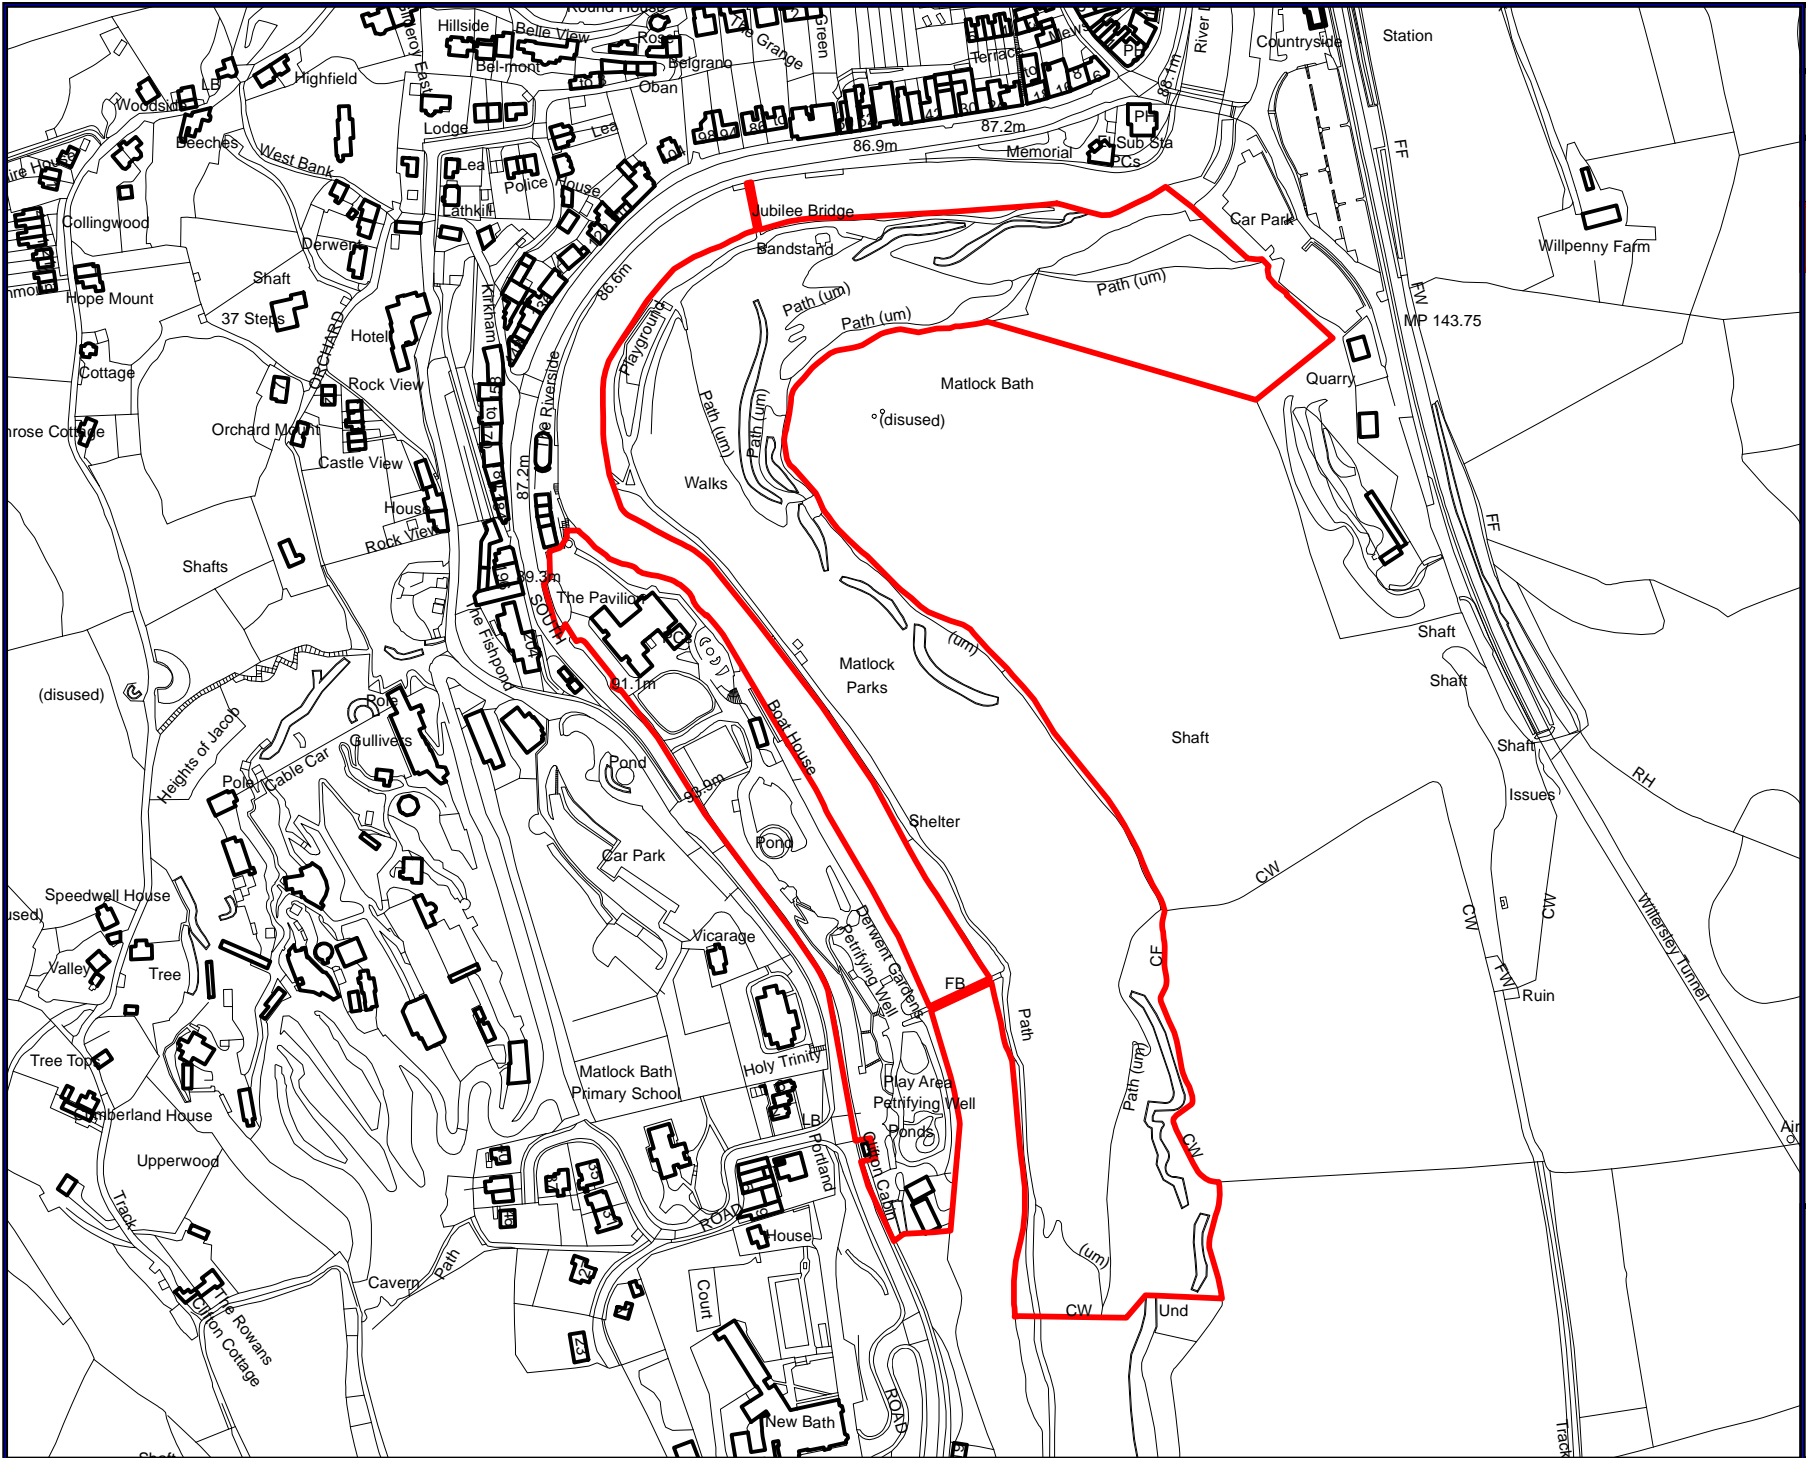

**MATLOCK BATH**

**SITE**  
Derwent Gardens, Lovers Walk  
& Pavilion Park

**EXCLUSION**

**DOGS ON  
LEADS**

**DOGS ON  
LEADS - (11-4)**

**DOGS ON LEAD  
BY DIRECTION**

**Public Space Protection  
Order Final Proposals  
2018**

[WWW.DERBYSHIREDALES.GOV.UK](http://WWW.DERBYSHIREDALES.GOV.UK)

**MATLOCK BATH**

**SITE**  
 Derwent Gardens & Lovers Walk  
 and Pavilion Park

**No lit fires or barbeques**  
**No unauthorised parking**

**Public Space Protection  
 Order 2018**

[WWW.DERBYSHIREDALES.GOV.UK](http://WWW.DERBYSHIREDALES.GOV.UK)

**MATLOCK BATH**

**SITE**  
Derwent Gardens & Lovers Walk  
and Pavilion Park

---

**Alcohol Controlled Zone**