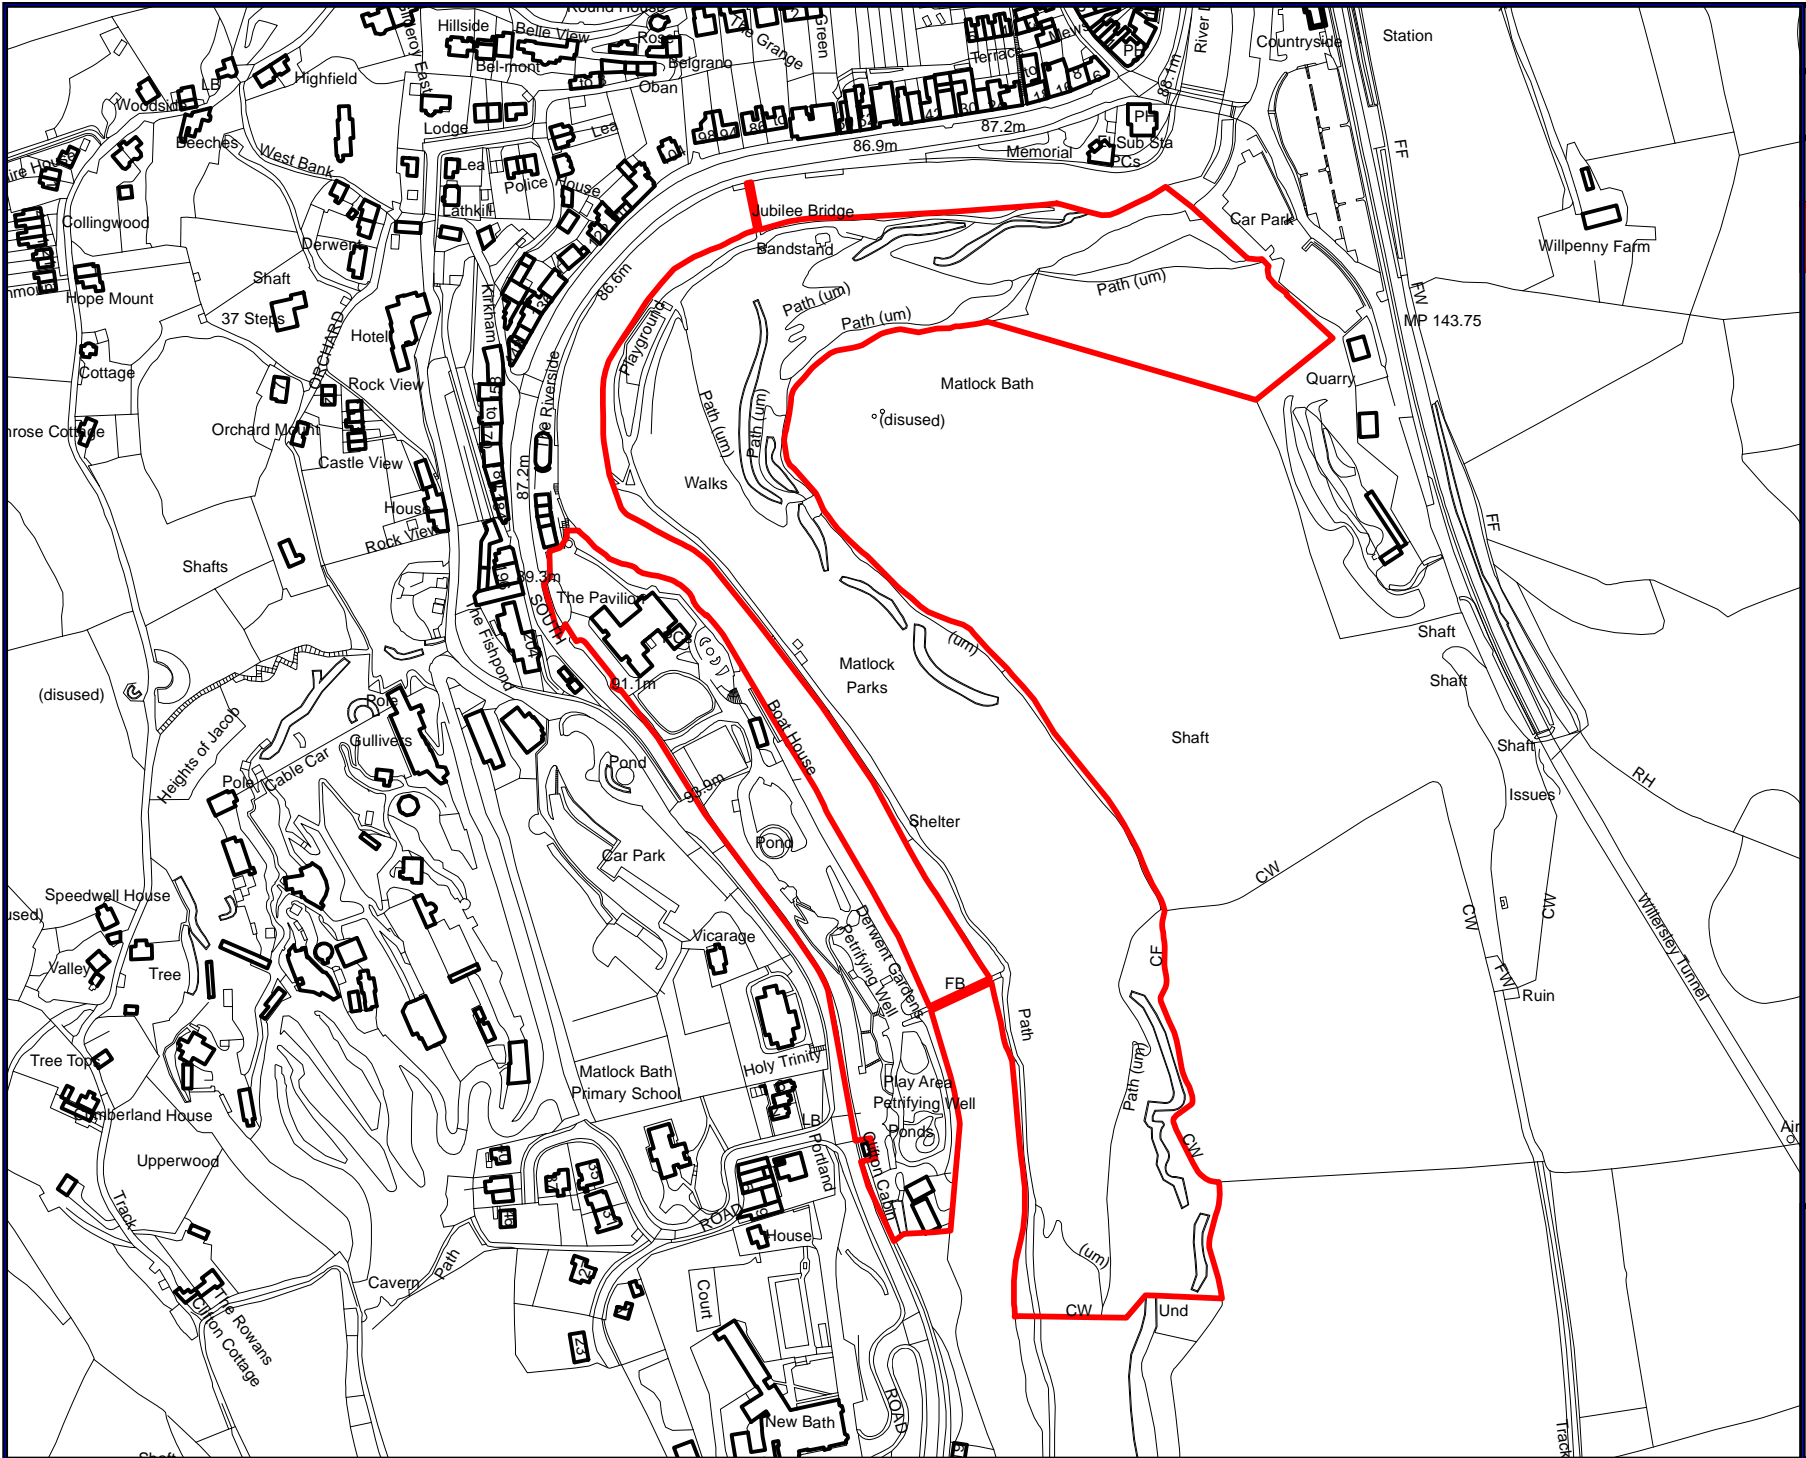

**MATLOCK BATH**

**SITE**  
Derwent Gardens, Lovers Walk  
& Pavilion Park

**EXCLUSION**

**DOGS ON  
LEADS**

**DOGS ON  
LEADS - (11-4)**

**DOGS ON LEAD  
BY DIRECTION**

**Public Space Protection  
Order Final Proposals  
2018**

[WWW.DERBYSHIREDALES.GOV.UK](http://WWW.DERBYSHIREDALES.GOV.UK)

**MATLOCK BATH**

**SITE**  
 Derwent Gardens & Lovers Walk  
 and Pavilion Park

**No lit fires or barbeques**  
**No unauthorised parking**

**Public Space Protection  
 Order 2018**

[WWW.DERBYSHIREDALES.GOV.UK](http://WWW.DERBYSHIREDALES.GOV.UK)

**MATLOCK BATH**

**SITE**  
Derwent Gardens & Lovers Walk  
and Pavilion Park

---

**Alcohol Controlled Zone**