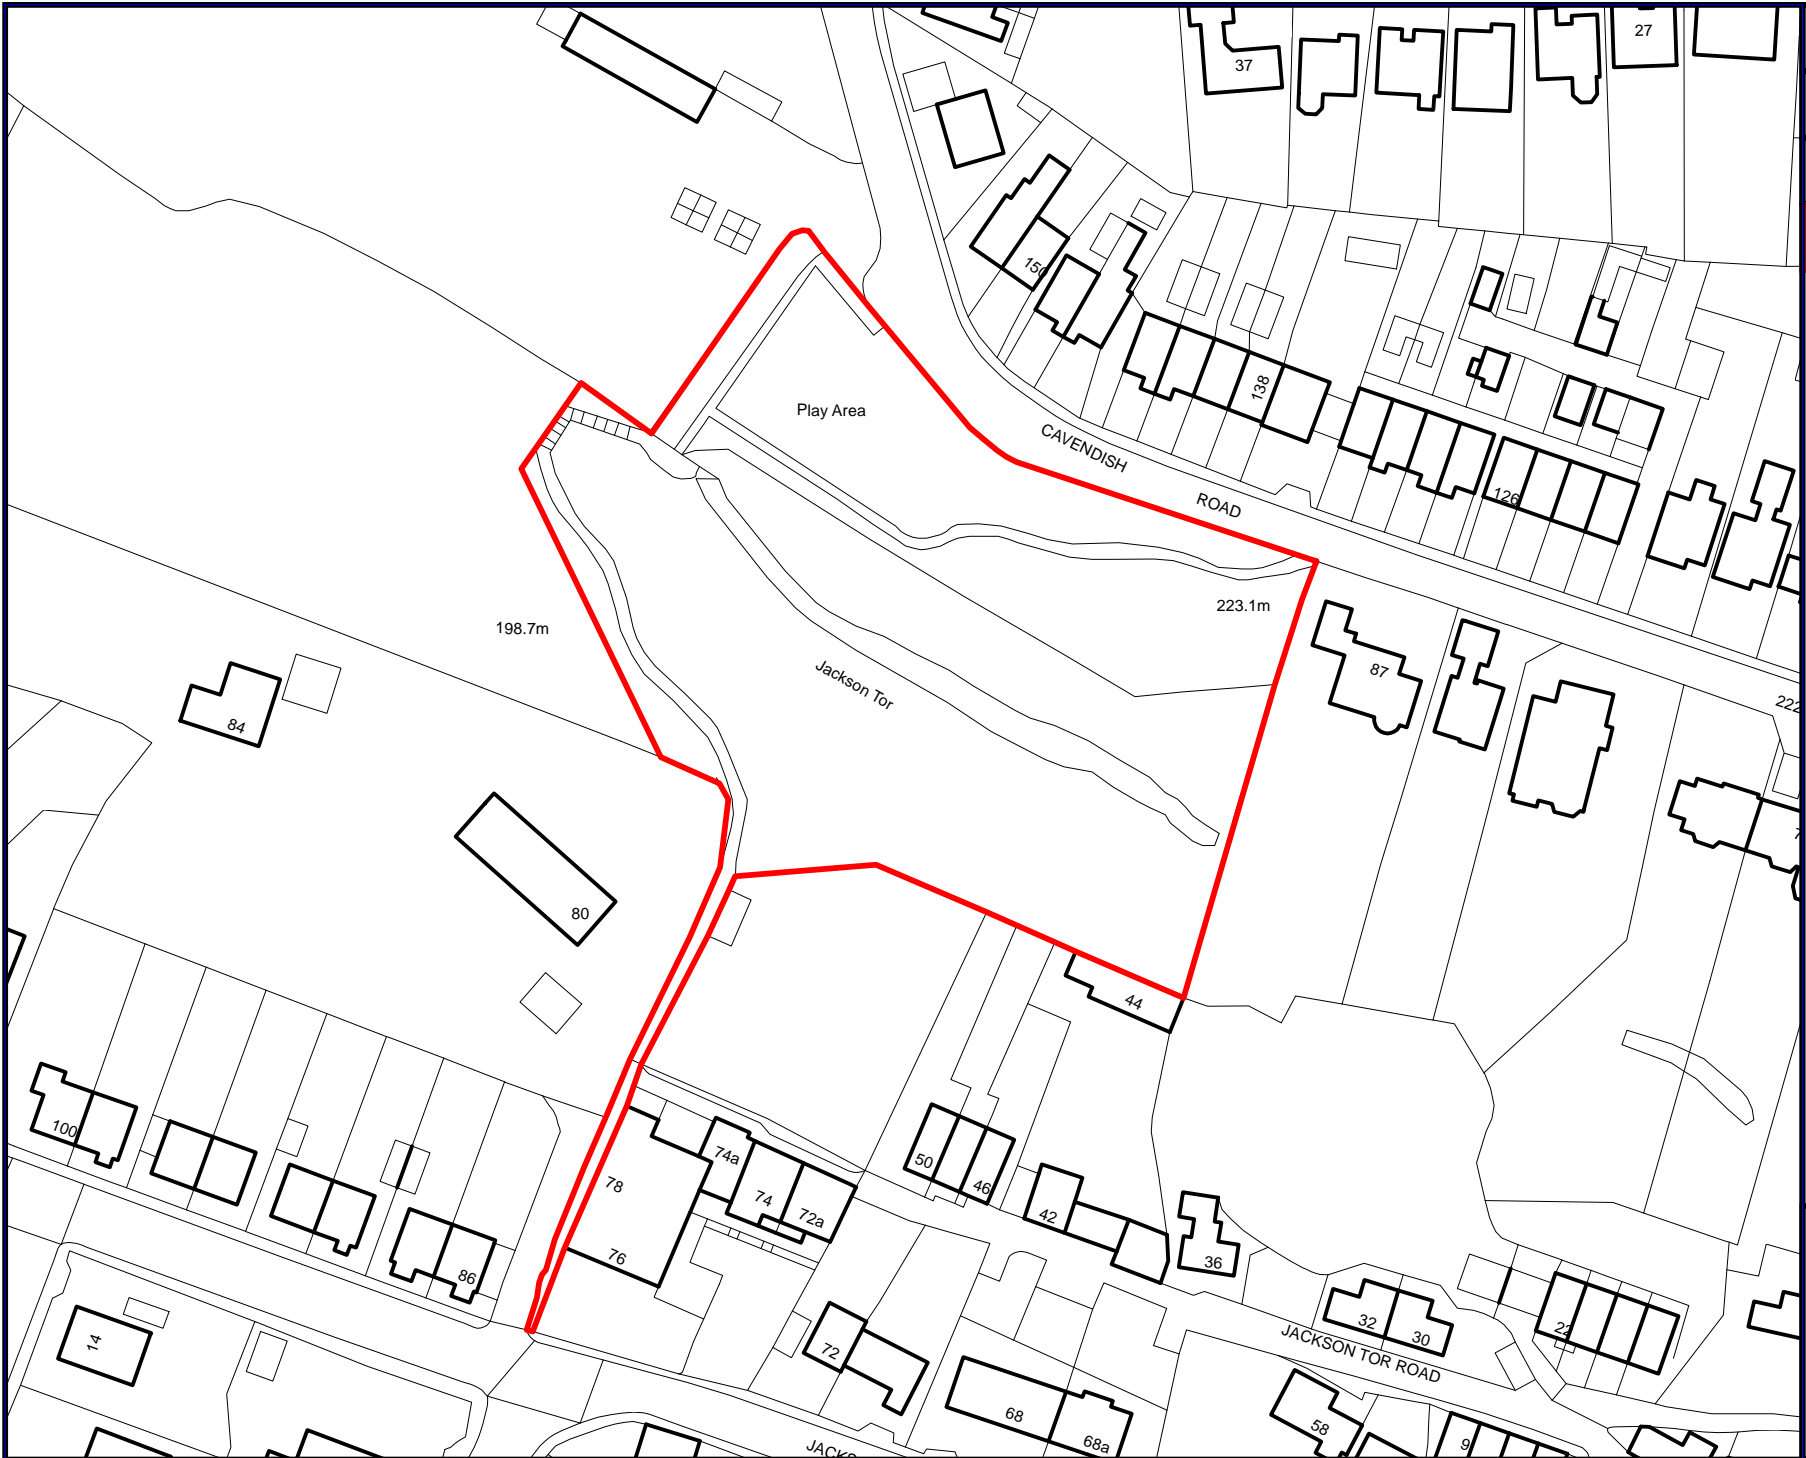

MATLOCK
SITE Cavendish Road Public Open Space
EXCLUSION
DOGS ON LEADS
DOGS ON LEADS - (11-4)
DOGS ON LEAD BY DIRECTION

Public Space Protection Order Final Proposals 2018

N

WWW.DERBYSHIREDALES.GOV.UK

MATLOCK

SITE
Cavendish Road Open Space

No lit fires or barbeques
No unauthorised parking

**Public Space Protection
Order 2018**

WWW.DERBYSHIREDALES.GOV.UK

MATLOCK
SITE Cavendish Road Open Space
<hr style="border: 2px solid red;"/> Alcohol Controlled Zone <hr style="border: 2px solid red;"/>