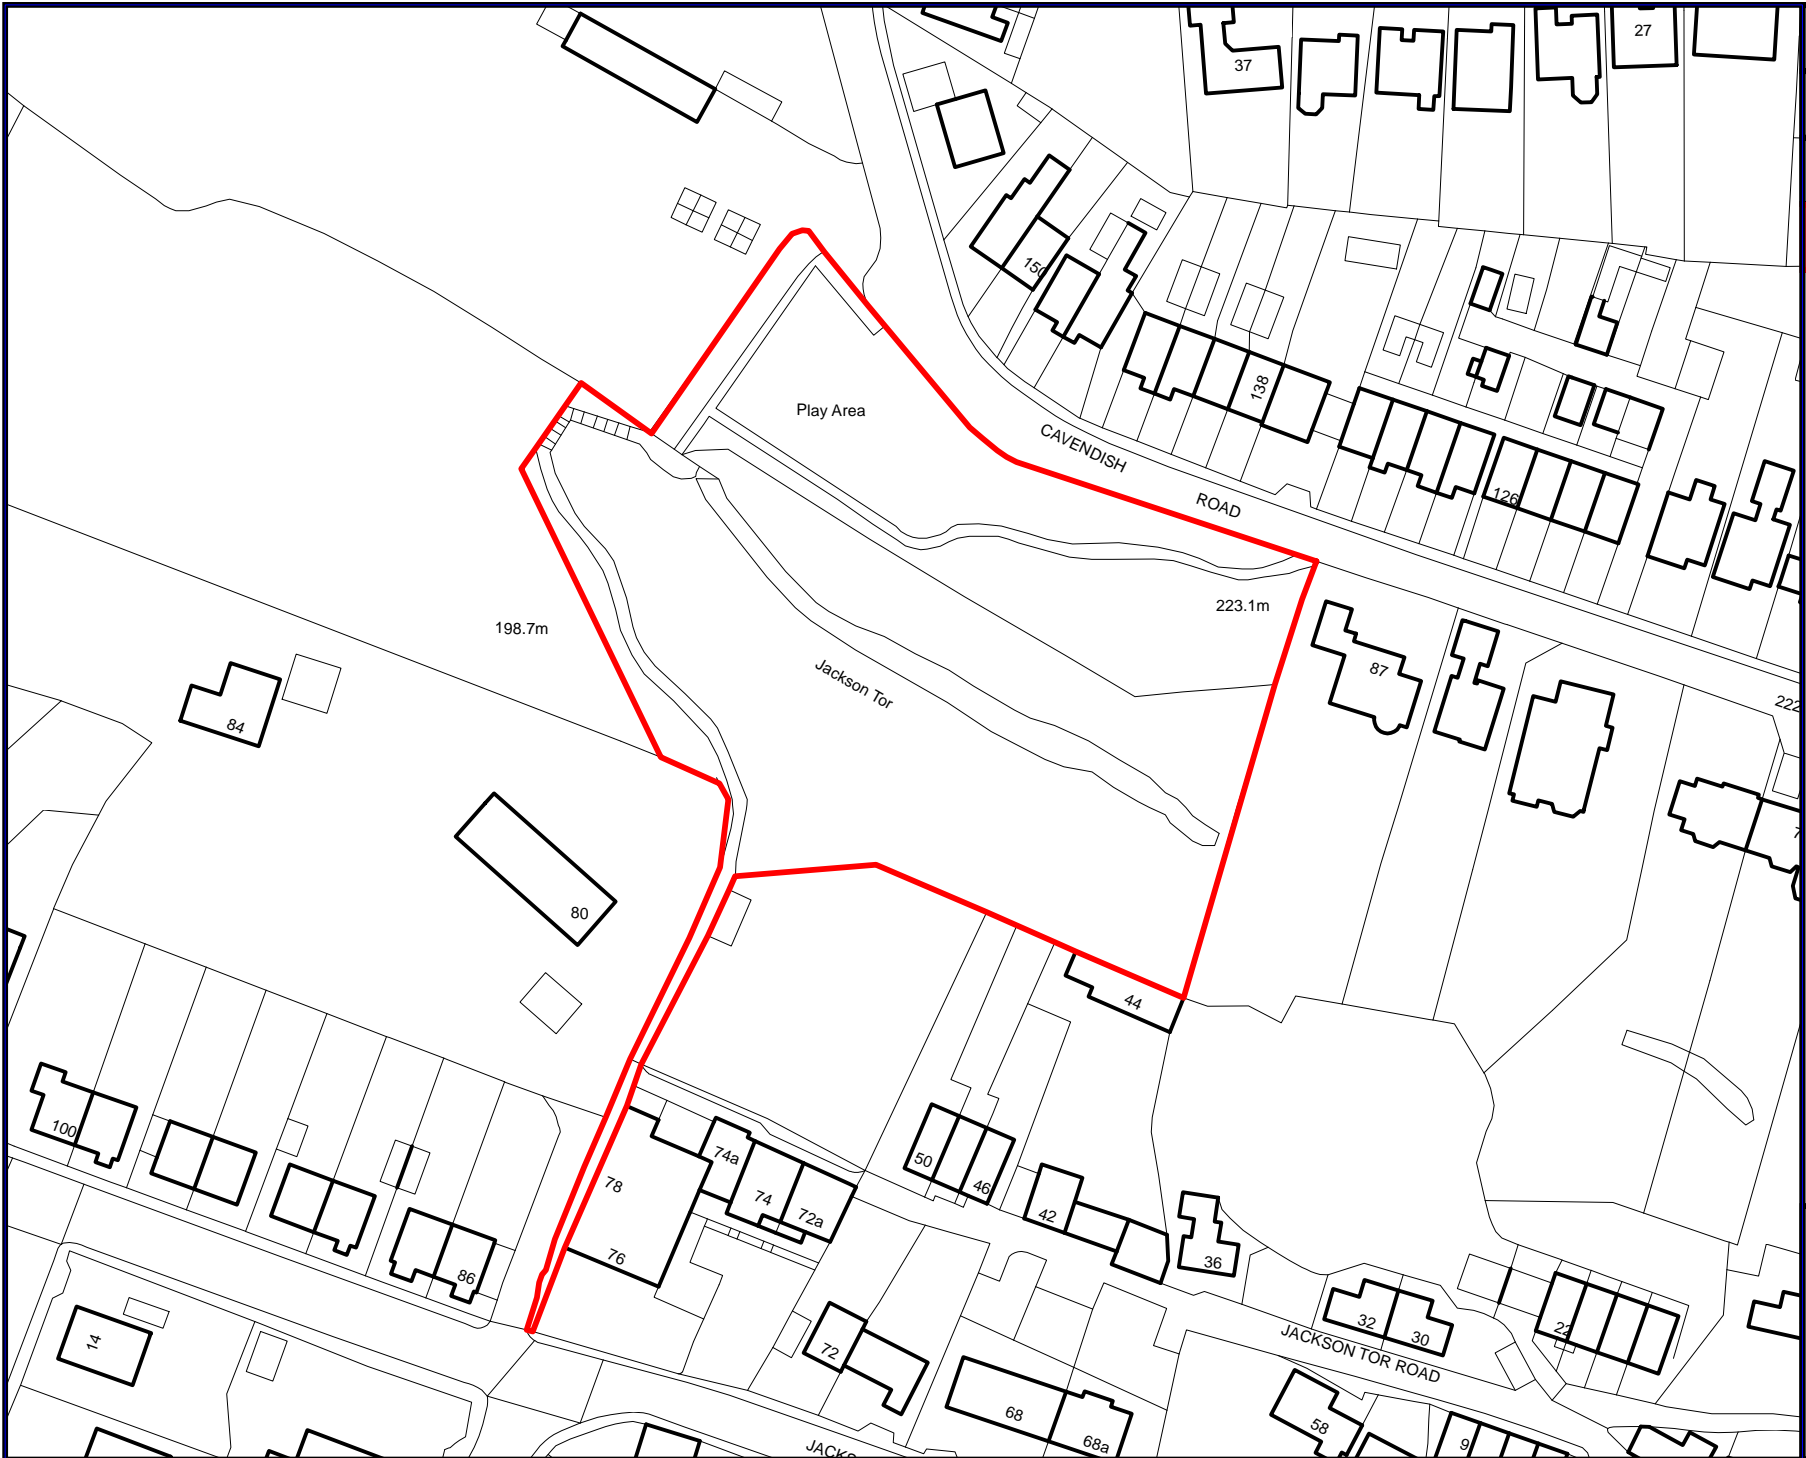

MATLOCK
SITE Cavendish Road Public Open Space
EXCLUSION
DOGS ON LEADS
DOGS ON LEADS - (11-4)
DOGS ON LEAD BY DIRECTION

Public Space Protection Order Final Proposals 2018

N

WWW.DERBYSHIREDALES.GOV.UK

MATLOCK

SITE
Cavendish Road Open Space

No lit fires or barbeques
No unauthorised parking

**Public Space Protection
Order 2018**

WWW.DERBYSHIREDALES.GOV.UK

MATLOCK
SITE Cavendish Road Open Space
<hr style="border: 2px solid red;"/> Alcohol Controlled Zone <hr style="border: 2px solid red;"/>