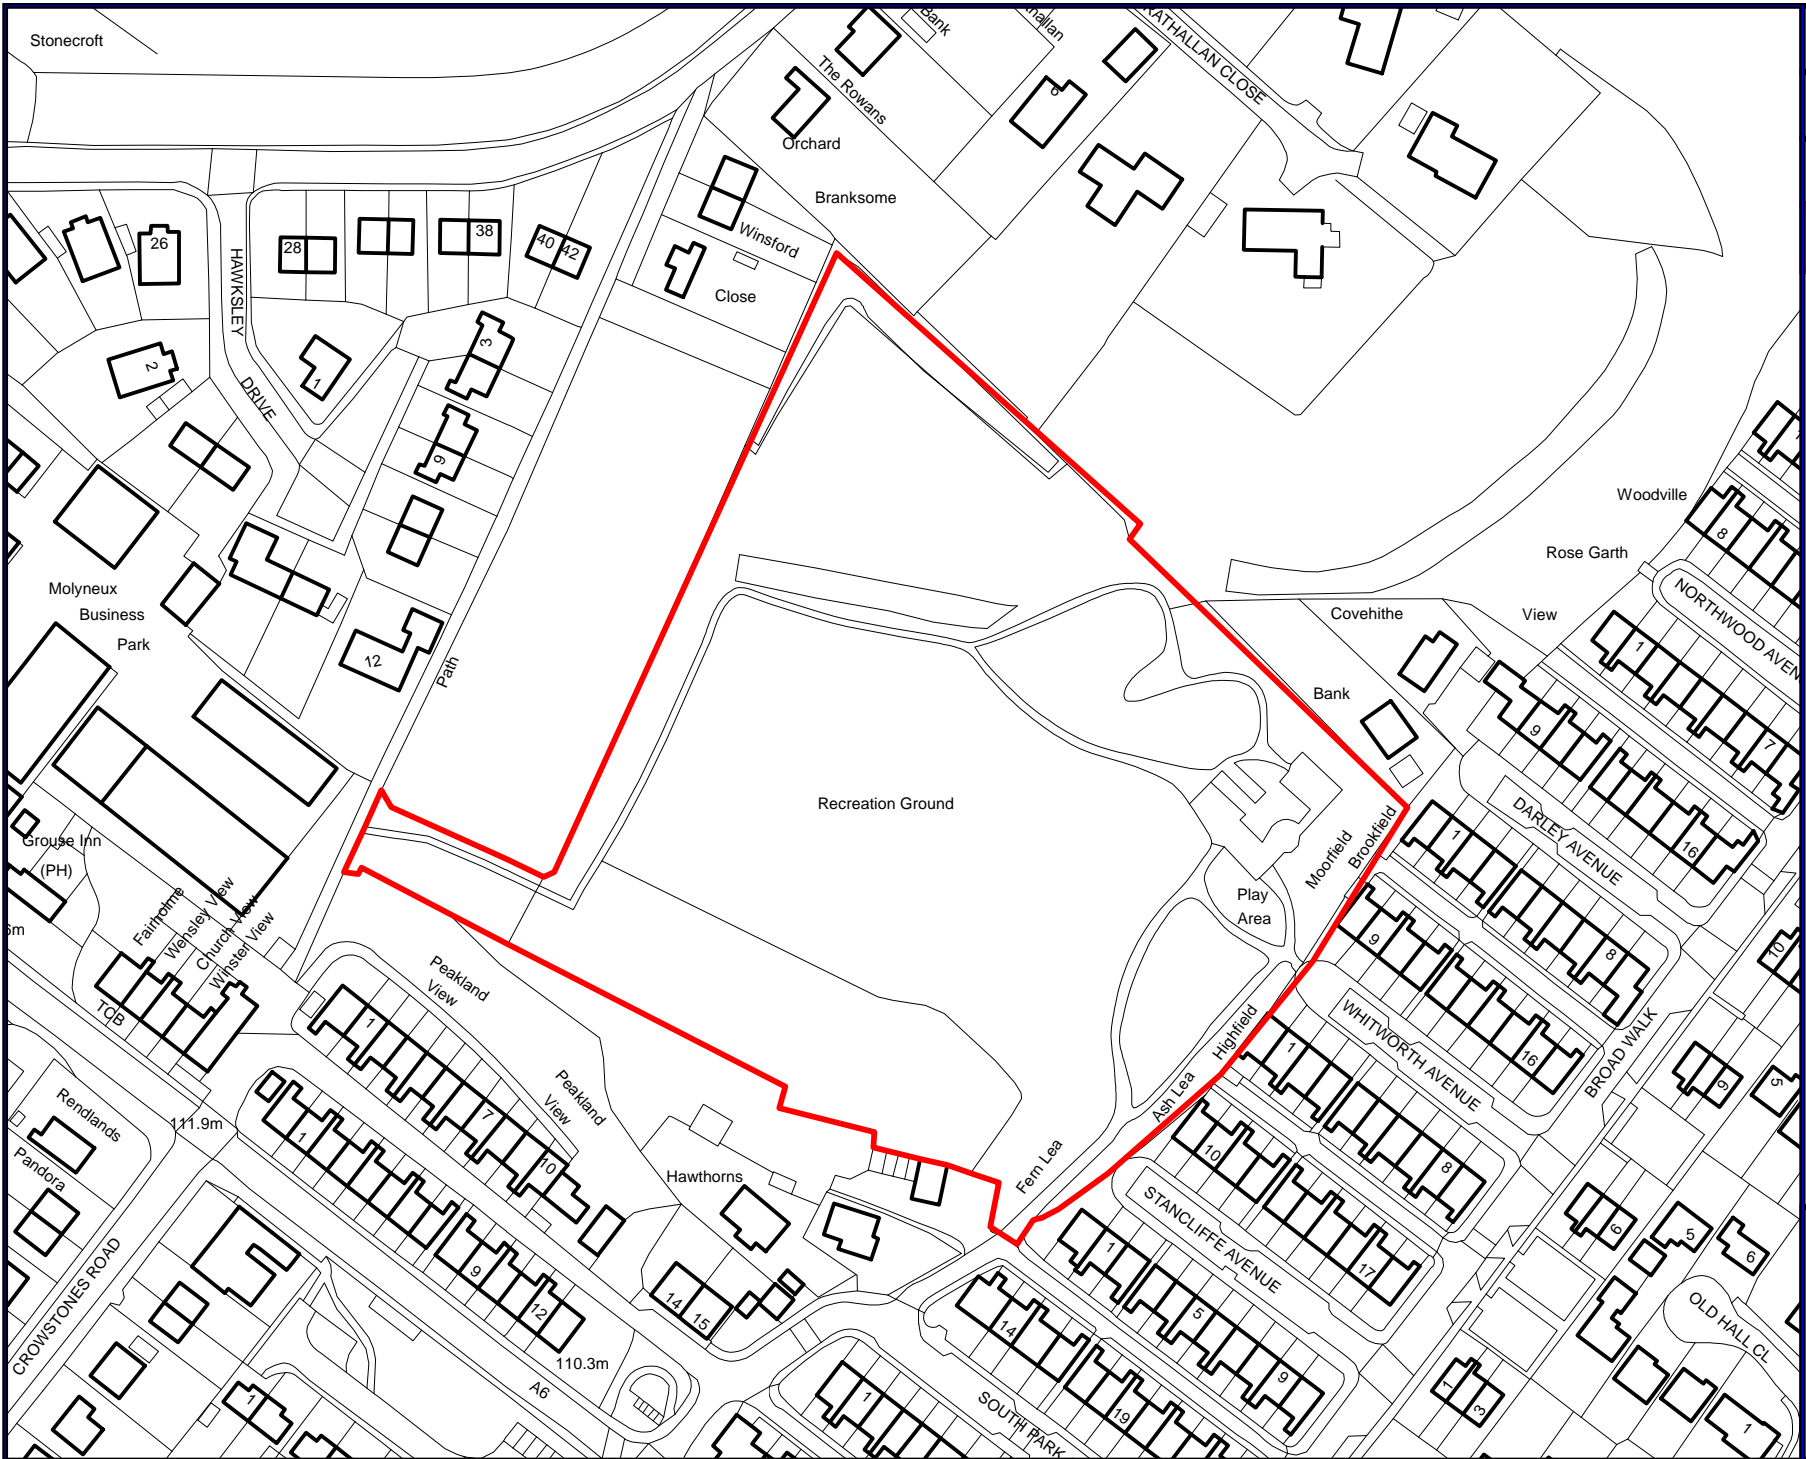

DARLEY DALE
SITE Broadwalk Recreation Ground
EXCLUSION
DOGS ON LEADS
DOGS ON LEADS - (11-4)
DOGS ON LEAD BY DIRECTION

Public Space Protection Order Final Proposals 2018

N

WWW.DERBYSHIREDALES.GOV.UK

DARLEY DALE
SITE Broadwalk Recreation Ground
No lit fires or barbecues No unauthorised parking
Public Space Protection Order 2018
 WWW.DERBYSHIREDALES.GOV.UK

DARLEY DALE
SITE Broadwalk Recreation Ground
Alcohol Controlled Zone

Public Space Protection Order 2018

N

WWW.DERBYSHIREDALES.GOV.UK