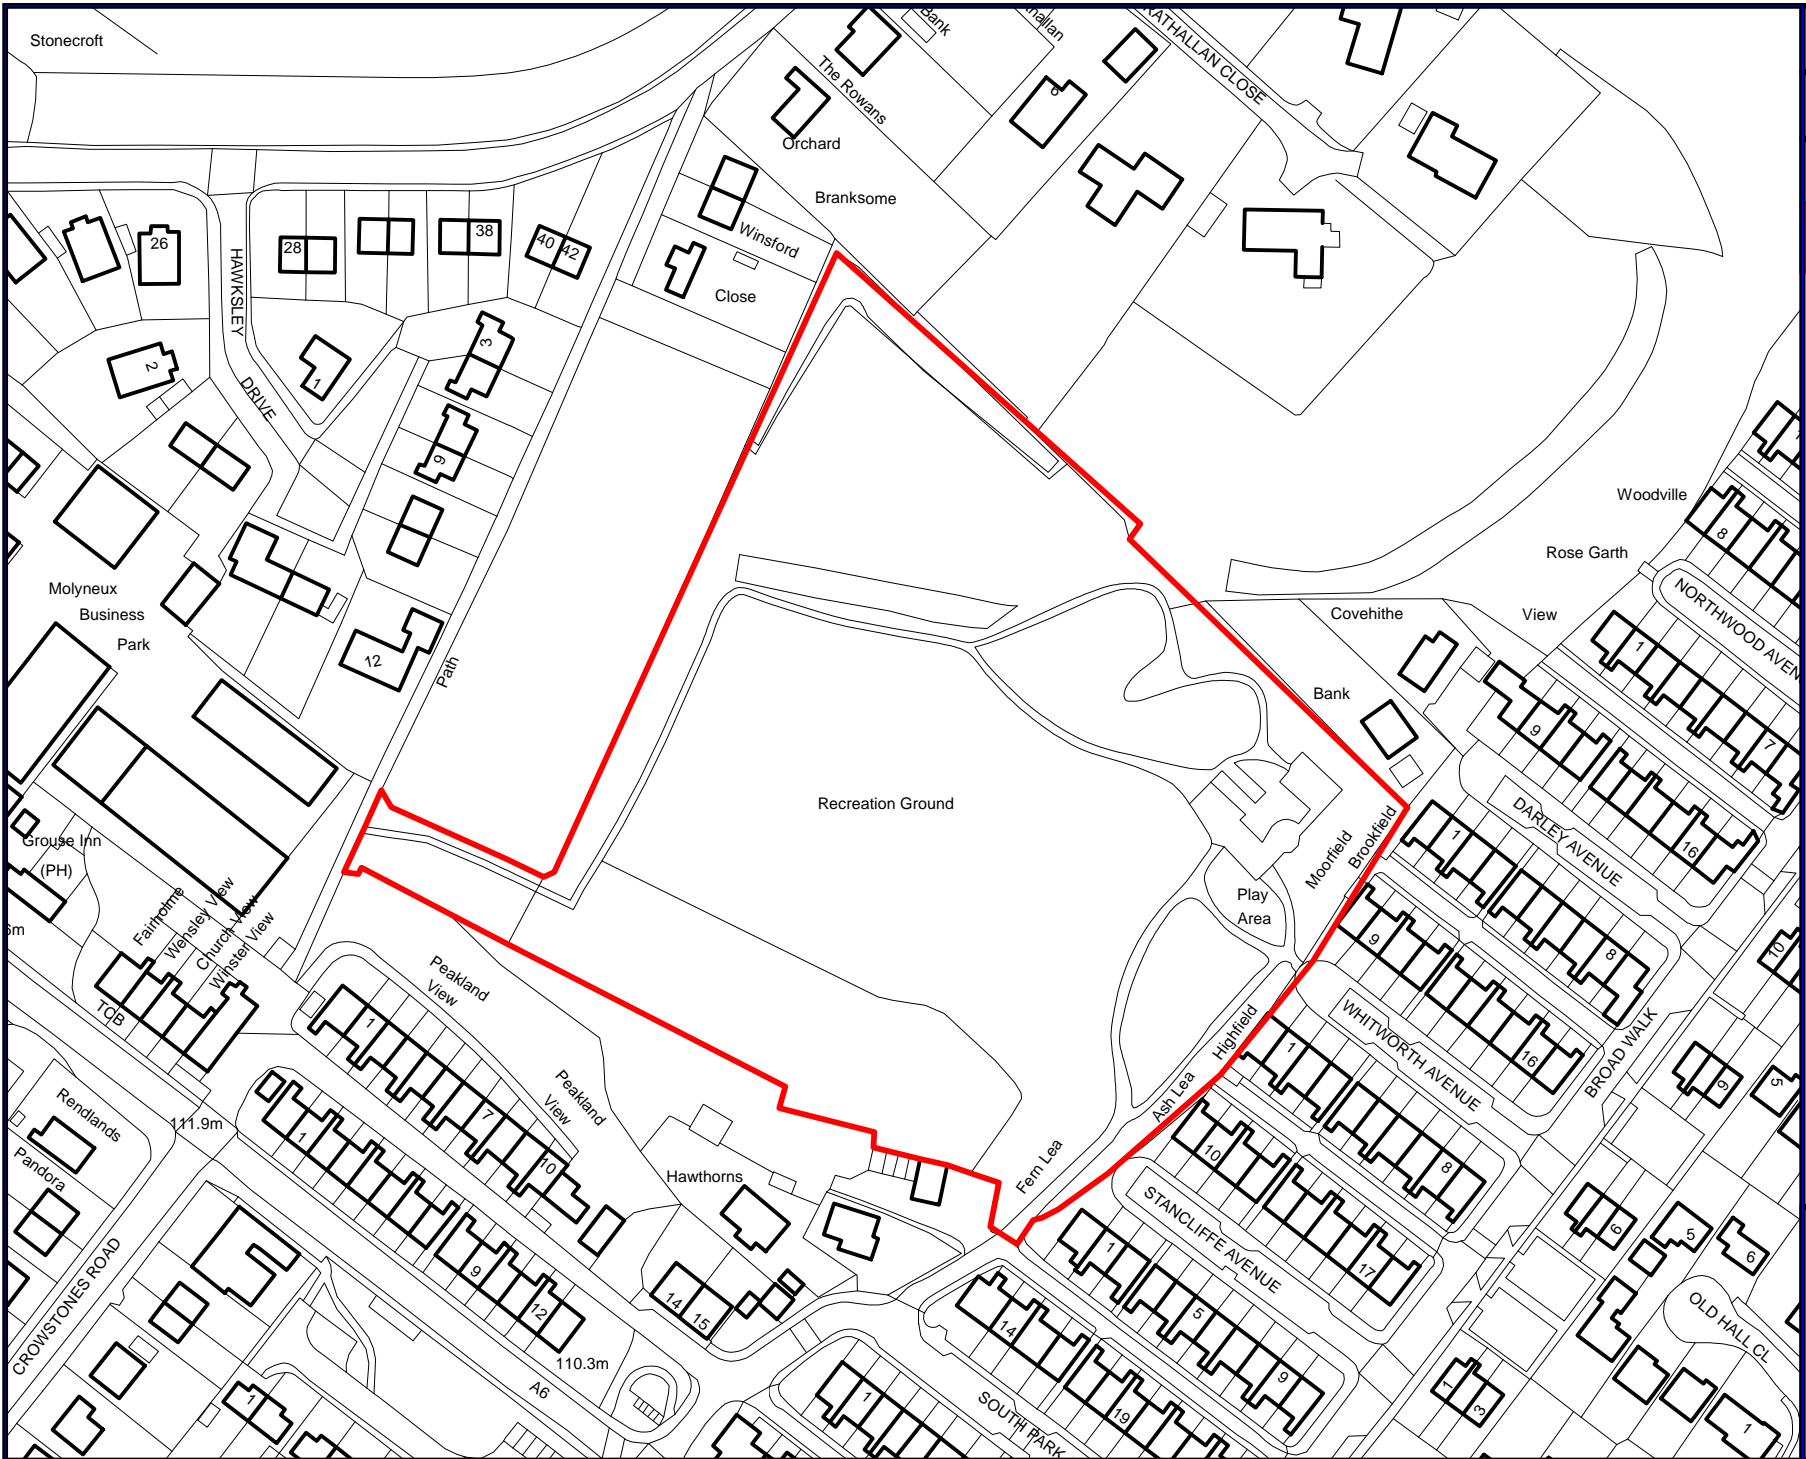

DARLEY DALE
SITE Broadwalk Recreation Ground
EXCLUSION
DOGS ON LEADS
DOGS ON LEADS - (11-4)
DOGS ON LEAD BY DIRECTION

Public Space Protection Order Final Proposals 2018

N

WWW.DERBYSHIREDALES.GOV.UK

DARLEY DALE
SITE Broadwalk Recreation Ground
No lit fires or barbecues No unauthorised parking
Public Space Protection Order 2018
 WWW.DERBYSHIREDALES.GOV.UK

DARLEY DALE
SITE Broadwalk Recreation Ground
Alcohol Controlled Zone

Public Space Protection Order 2018

N

WWW.DERBYSHIREDALES.GOV.UK