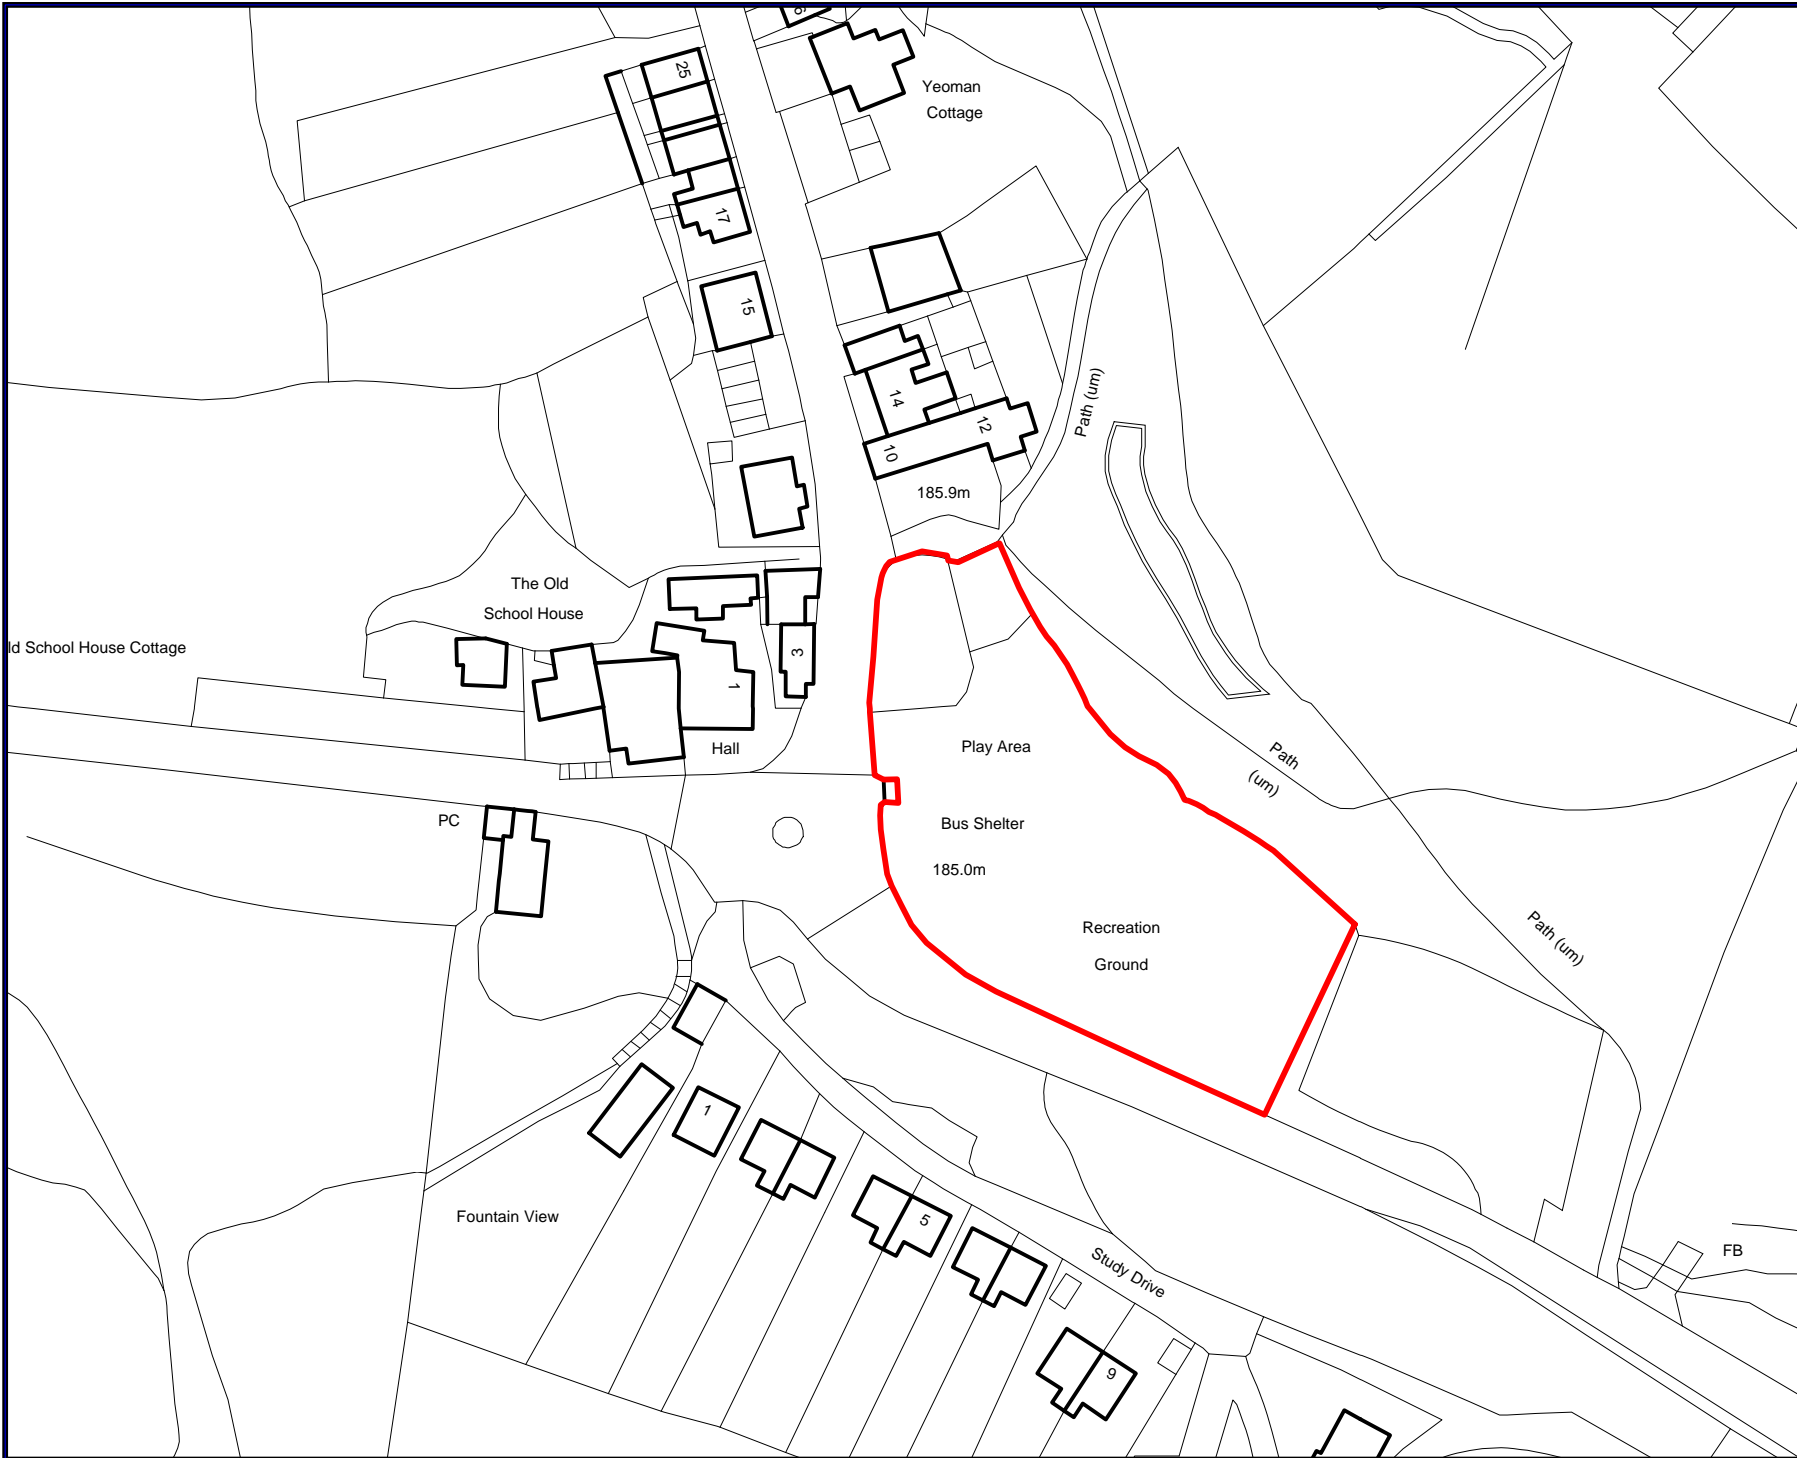

**BONSALL**  
 SITE  
 Bonsall Recreation Ground

- EXCLUSION
- DOGS ON LEADS
- DOGS ON LEADS - (11-4)
- DOGS ON LEAD BY DIRECTION

**Public Space Protection  
 Order Final Proposals  
 2018**

N

WWW.DERBYSHIREDALES.GOV.UK

<b>BONSALL</b>
SITE Bonsall Play Recreation Ground
Alcohol Controlled Zone

**Public Space Protection  
Order 2018**

  
[WWW.DERBYSHIREDALES.GOV.UK](http://WWW.DERBYSHIREDALES.GOV.UK)