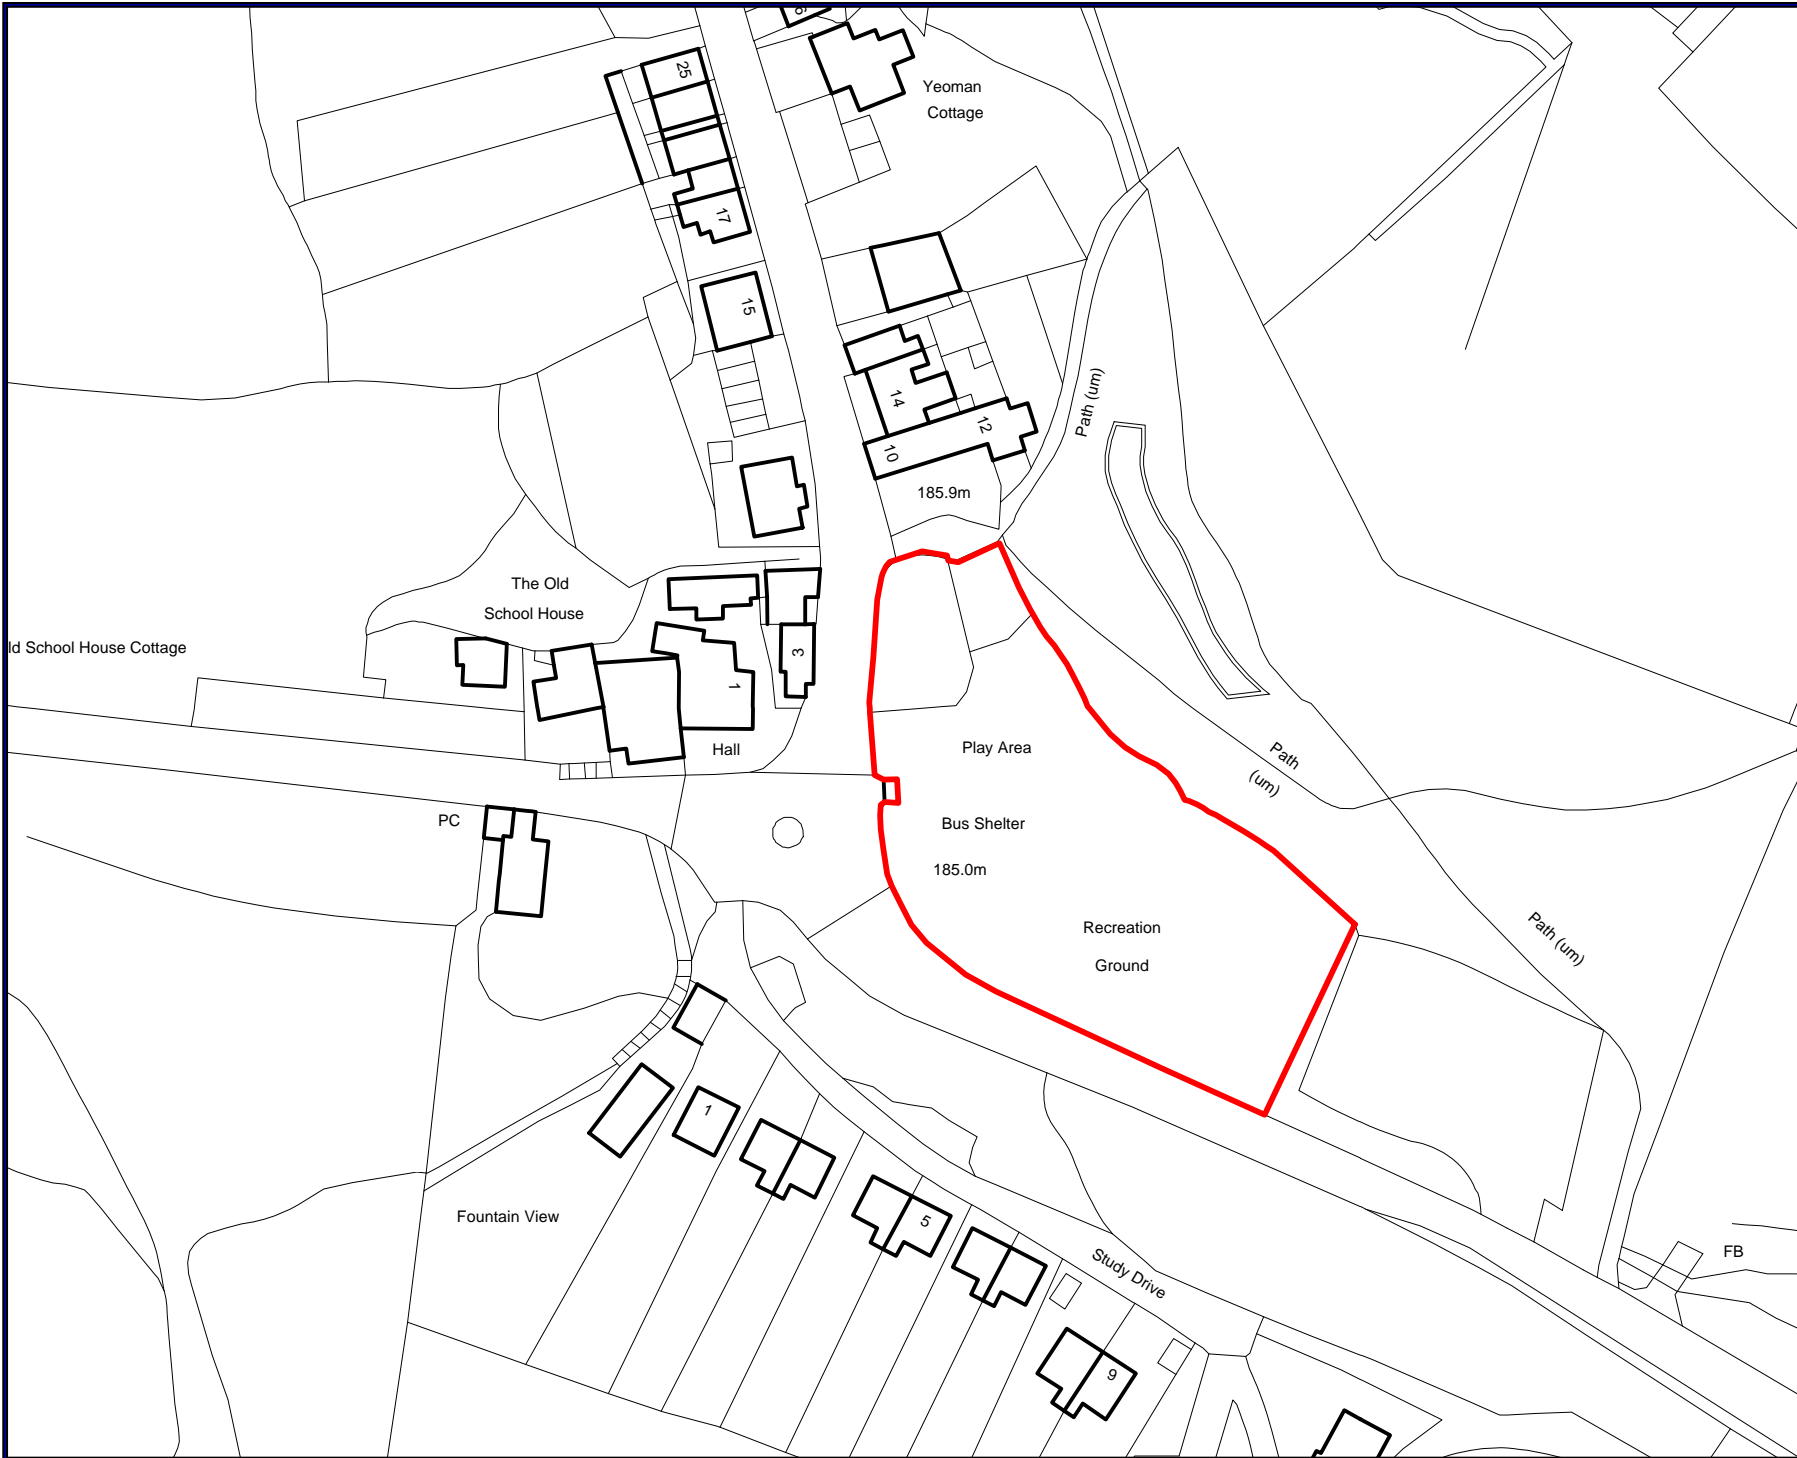

**BONSALL**  
 SITE  
 Bonsall Recreation Ground

- EXCLUSION
- DOGS ON LEADS
- DOGS ON LEADS - (11-4)
- DOGS ON LEAD BY DIRECTION

**Public Space Protection  
 Order Final Proposals  
 2018**

N

WWW.DERBYSHIREDALES.GOV.UK

<b>BONSALL</b>
SITE Bonsall Play Recreation Ground
Alcohol Controlled Zone

**Public Space Protection  
Order 2018**

  
[WWW.DERBYSHIREDALES.GOV.UK](http://WWW.DERBYSHIREDALES.GOV.UK)