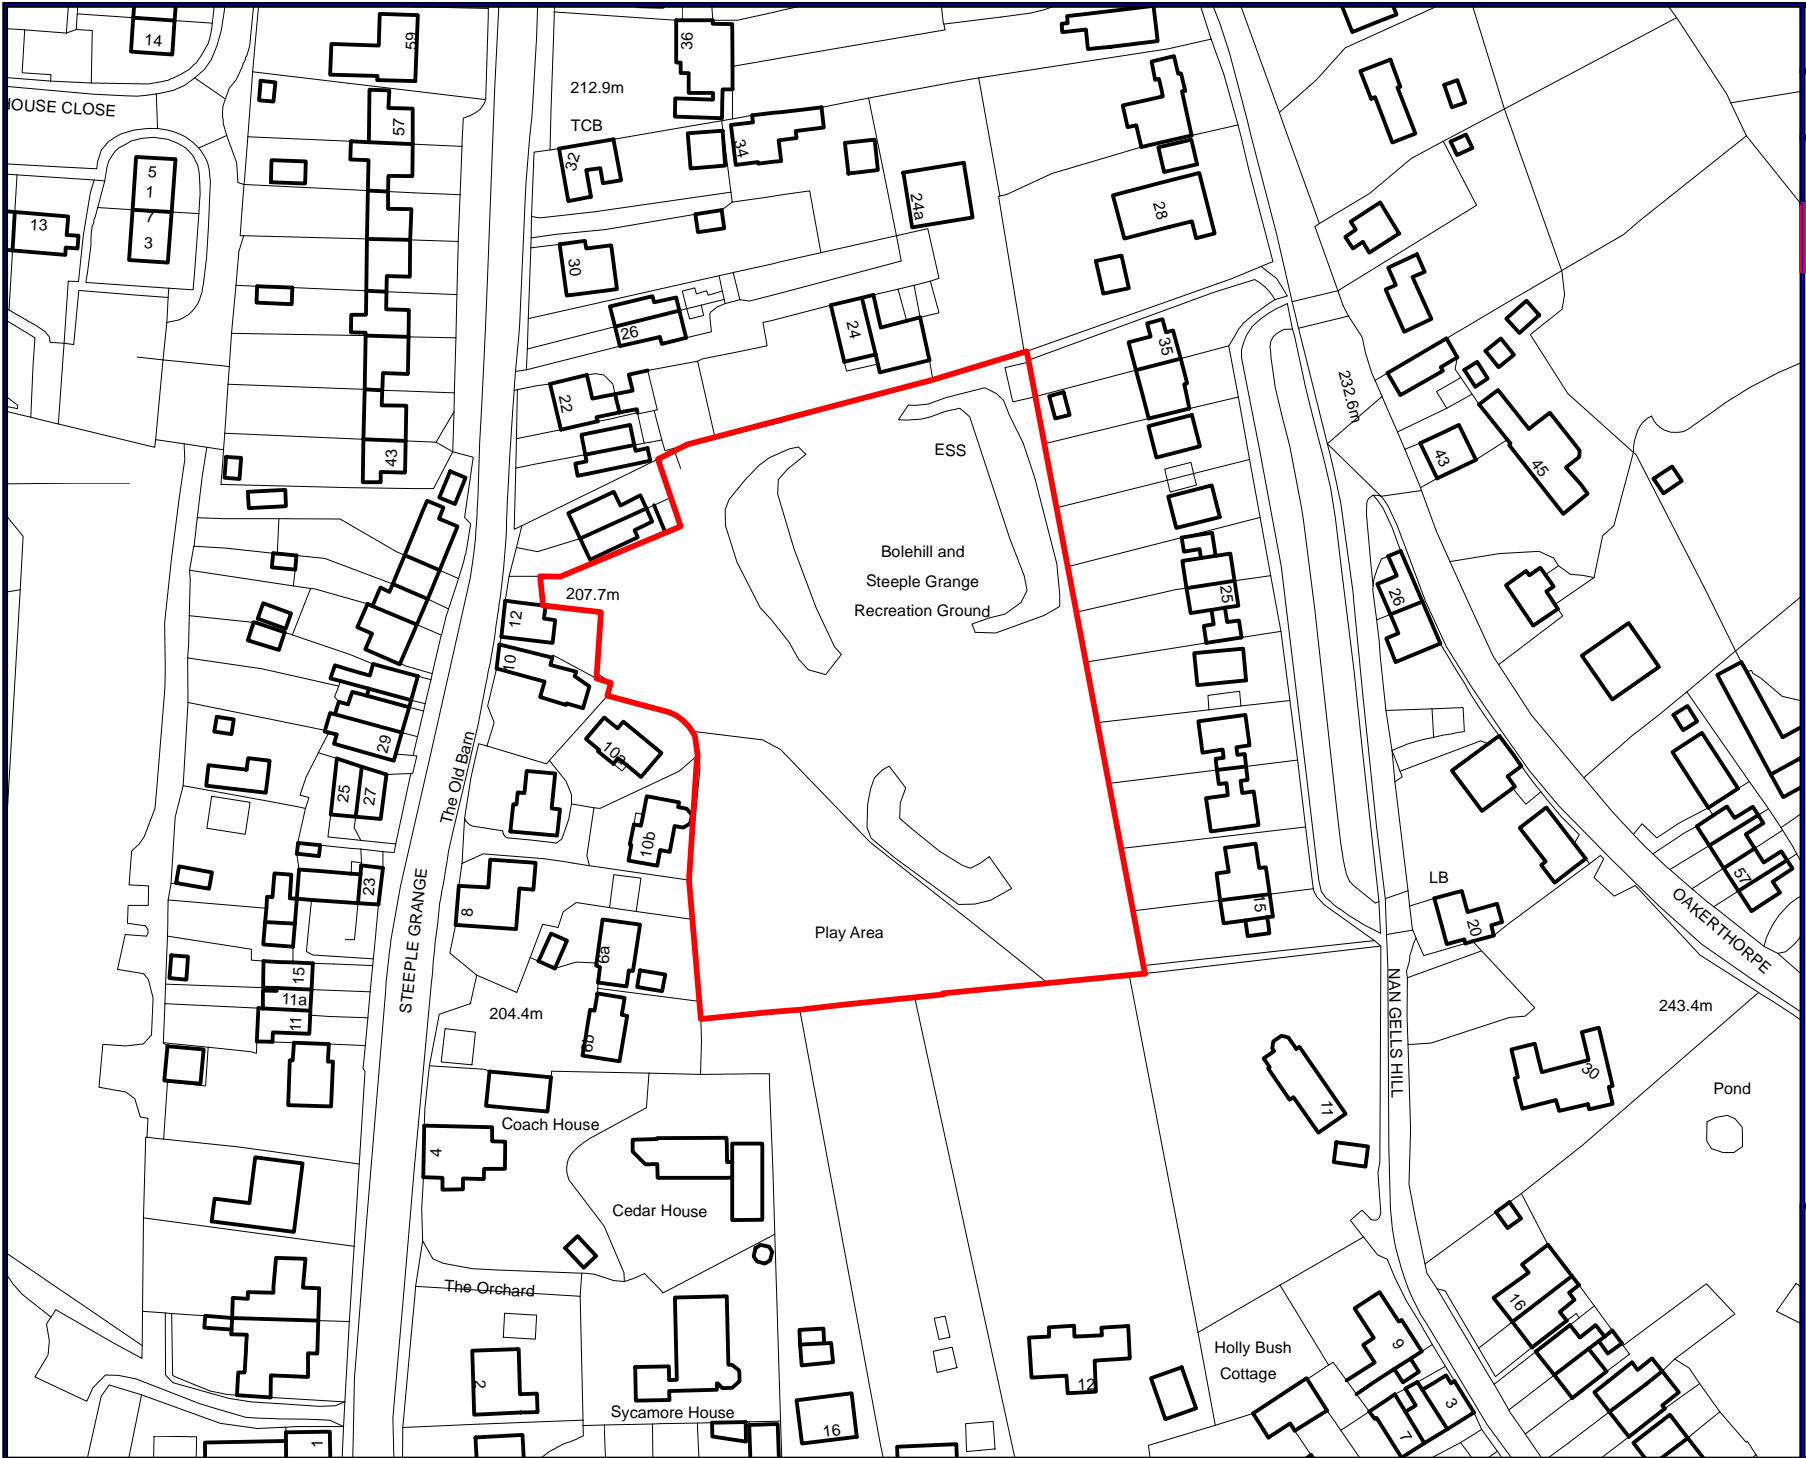

<b>WIRKSWORTH</b>
SITE Bolehill Playing Field
EXCLUSION
DOGS ON LEADS
DOGS ON LEADS - (11-4)
DOGS ON LEAD BY DIRECTION
<b>Public Space Protection Order Final Proposals 2018</b>  <a href="http://www.derbyshiredales.gov.uk">WWW.DERBYSHIREDALES.GOV.UK</a>

<b>WIRKSWORTH</b>
<b>SITE</b> Bolehill Playing Field
<b>Alcohol Controlled Zone</b>

**Public Space Protection Order 2018**

[WWW.DERBYSHIREDALES.GOV.UK](http://WWW.DERBYSHIREDALES.GOV.UK)