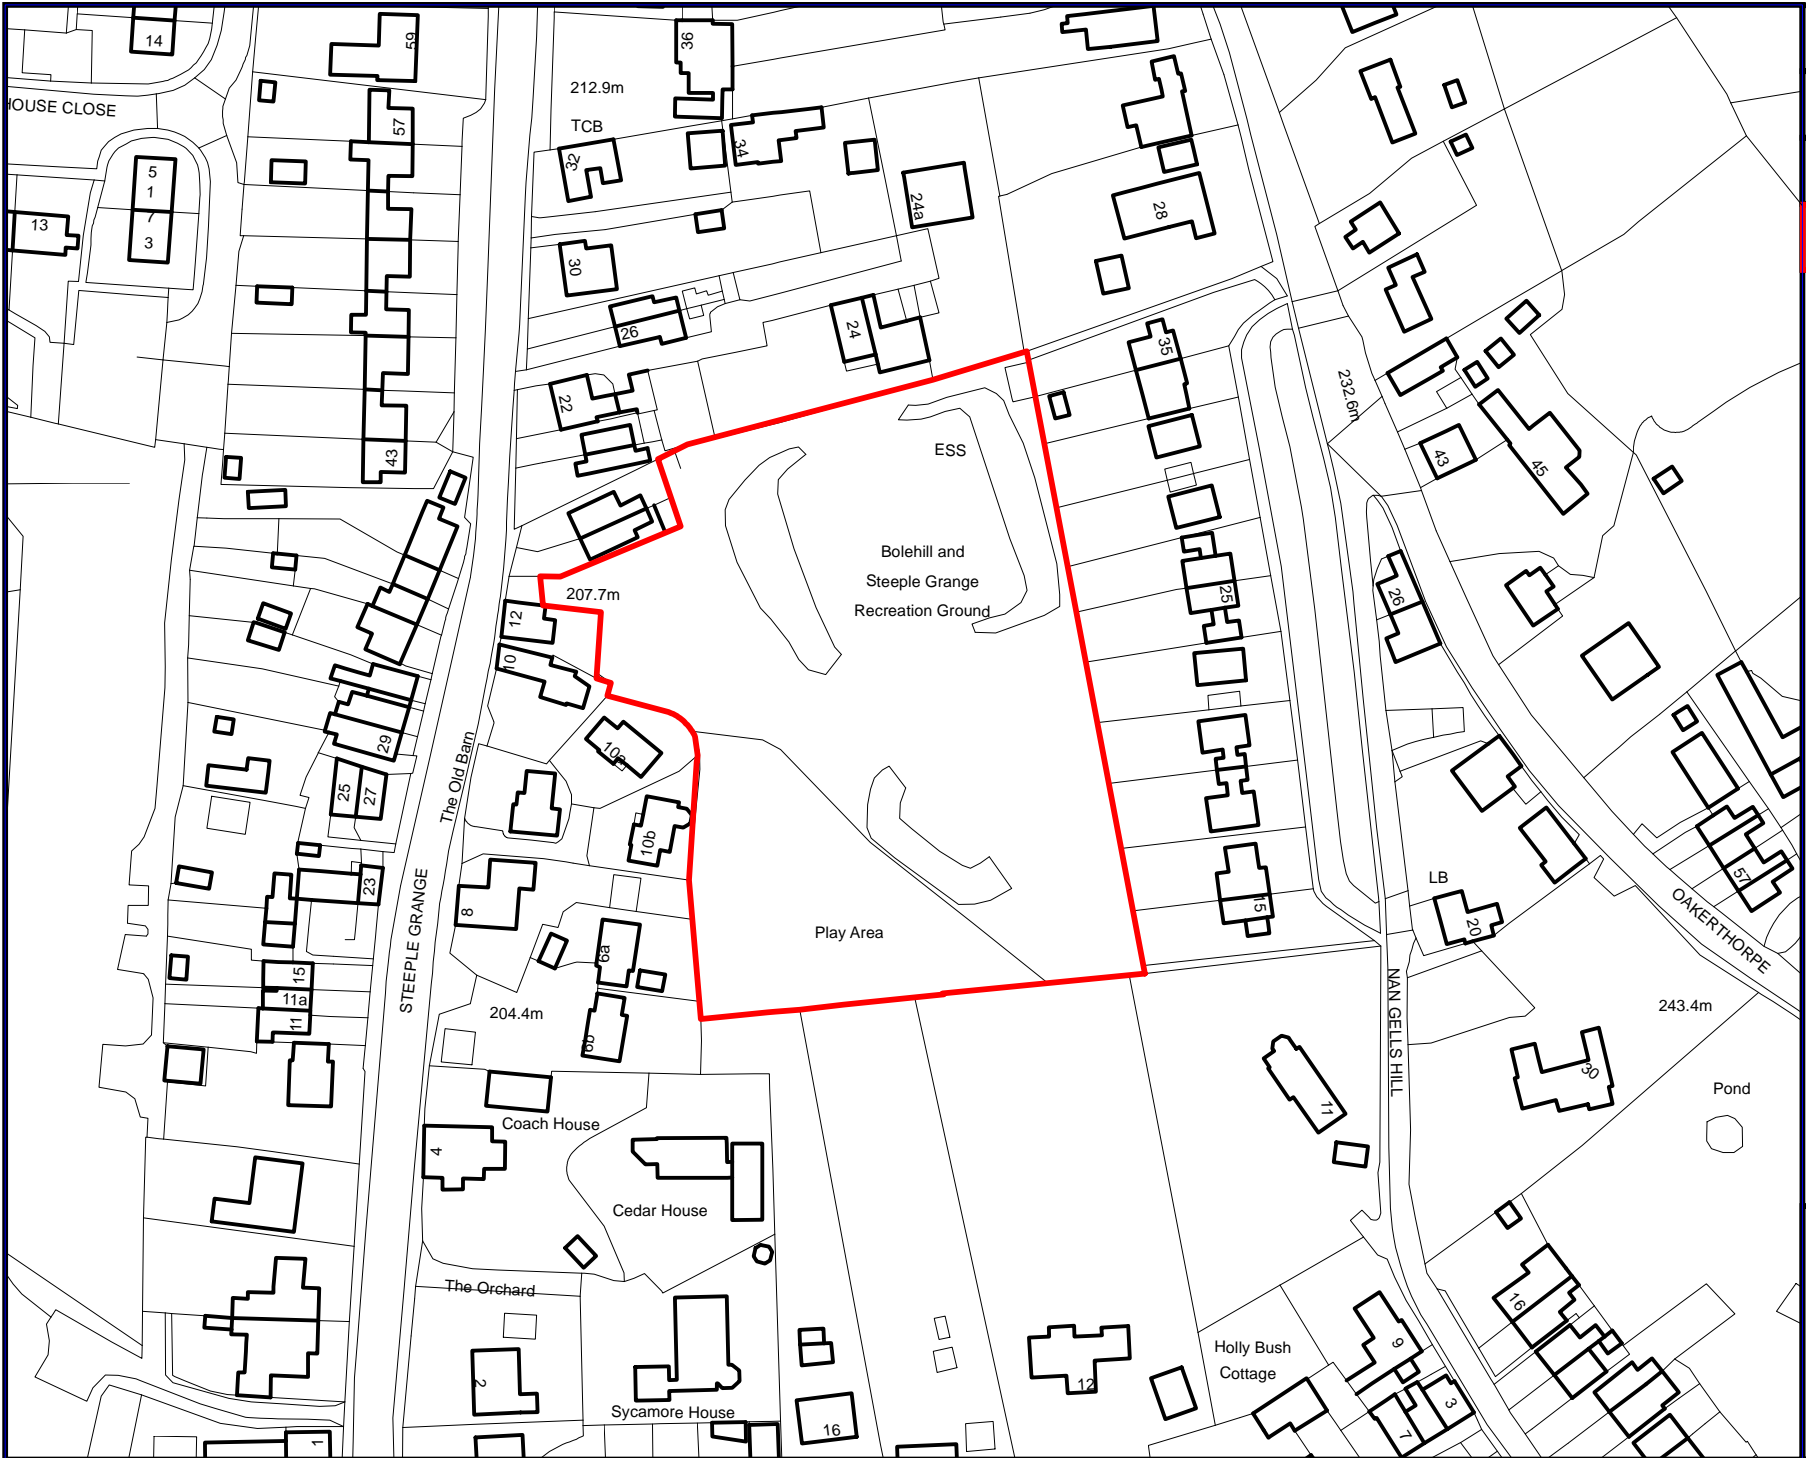

<b>WIRKSWORTH</b>
SITE Bolehill Playing Field
EXCLUSION
DOGS ON LEADS
DOGS ON LEADS - (11-4)
DOGS ON LEAD BY DIRECTION
<b>Public Space Protection Order Final Proposals 2018</b>  <a href="http://www.derbyshiredales.gov.uk">WWW.DERBYSHIREDALES.GOV.UK</a>

<b>WIRKSWORTH</b>
<b>SITE</b> Bolehill Playing Field
<b>Alcohol Controlled Zone</b>

**Public Space Protection Order 2018**

[WWW.DERBYSHIREDALES.GOV.UK](http://WWW.DERBYSHIREDALES.GOV.UK)