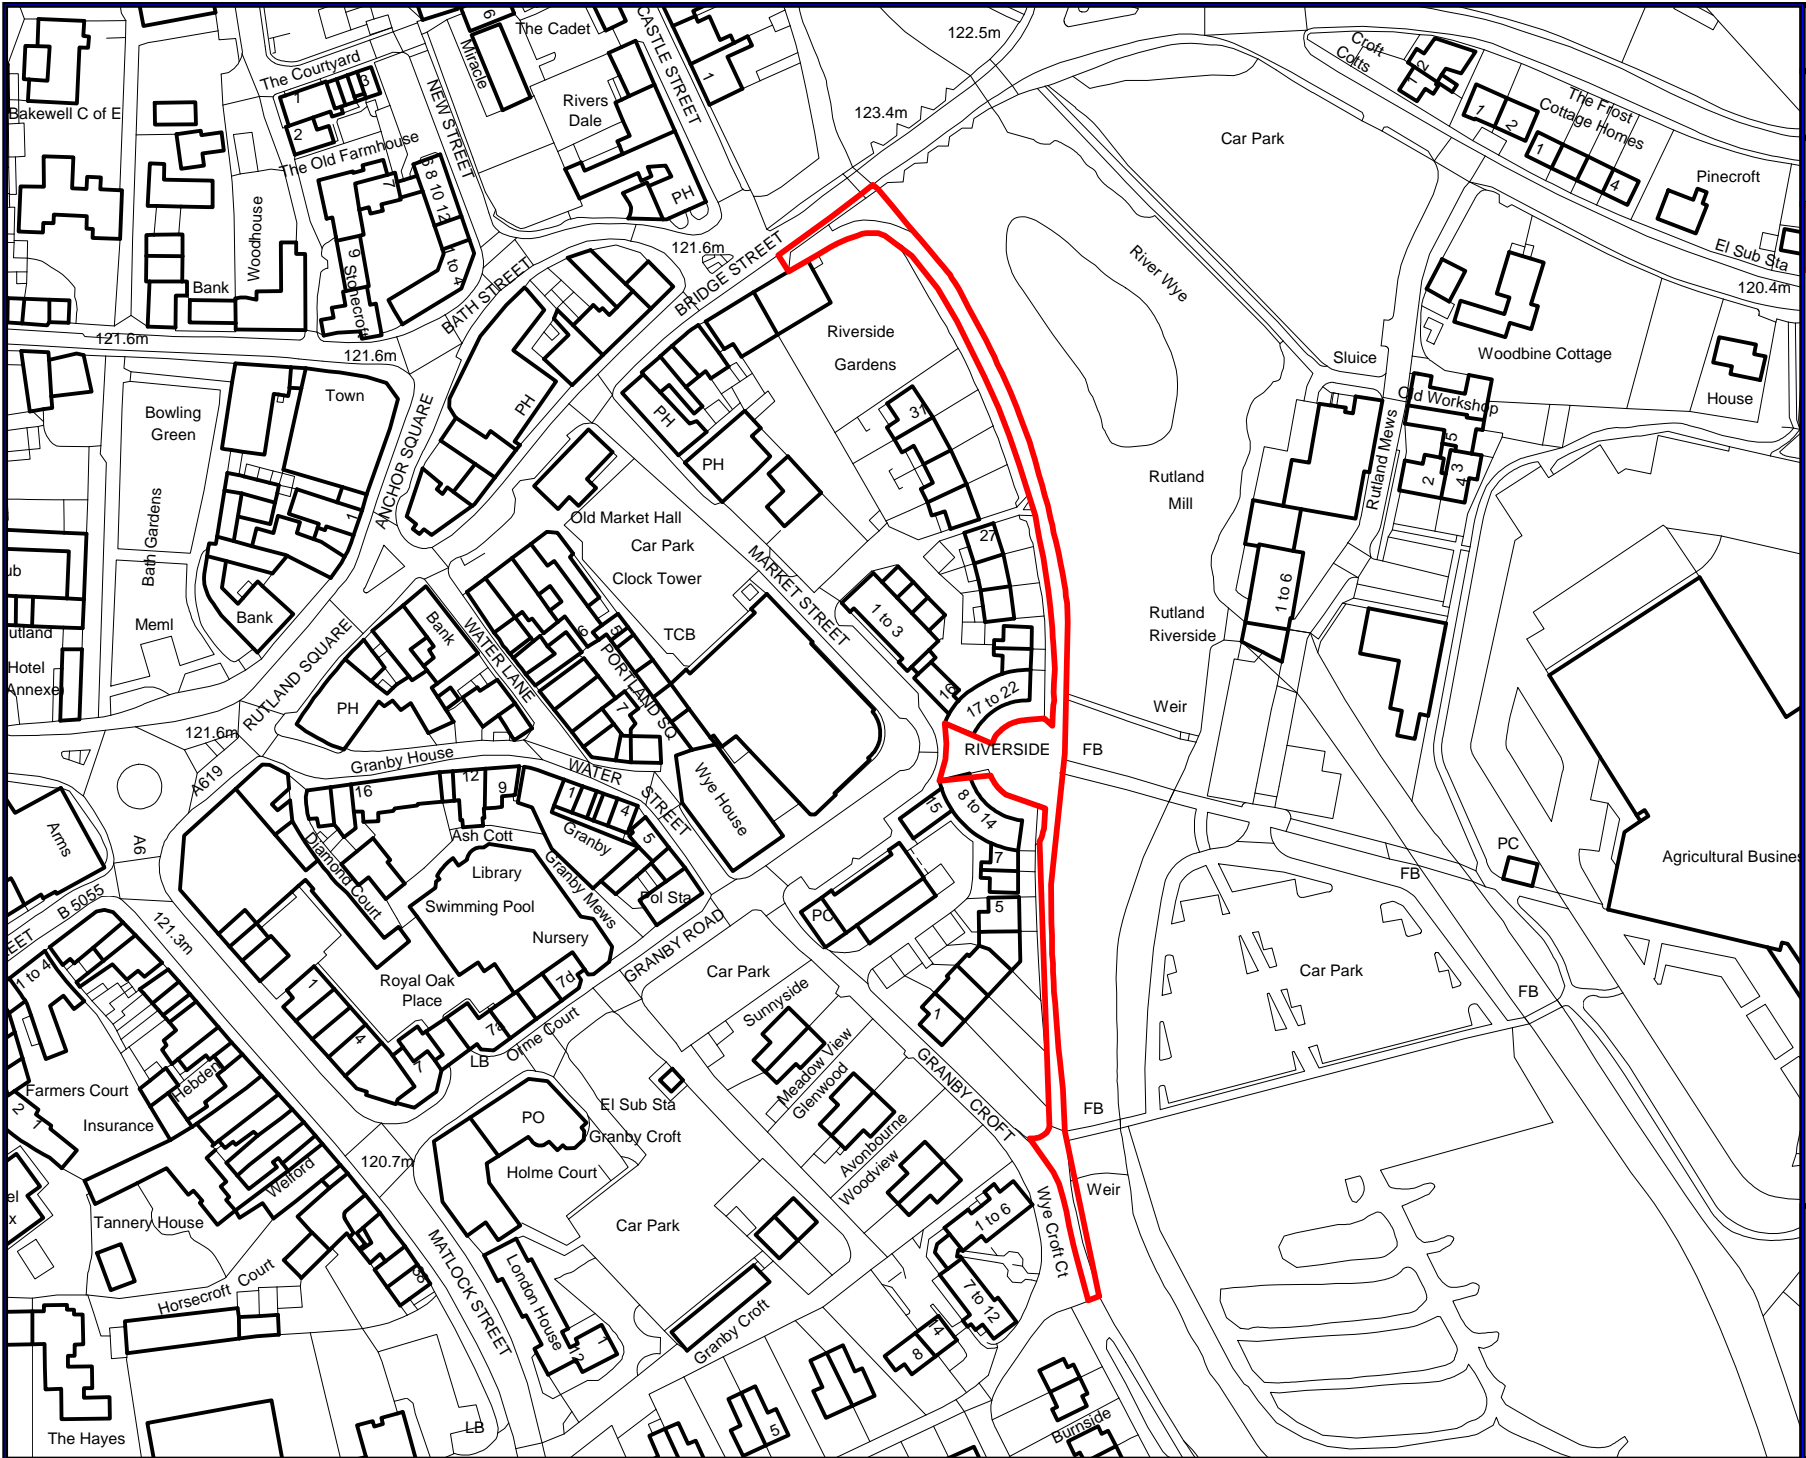

<b>BAKEWELL</b>
<b>SITE</b> Riverside Walk
<b>EXCLUSION</b>
<b>DOGS ON LEADS</b>
<b>DOGS ON LEADS - (11-4)</b>
<b>DOGS ON LEAD BY DIRECTION</b>
<b>Public Space Protection Order Final Proposals 2018</b>

<a href="http://WWW.DERBYSHIREDALES.GOV.UK">WWW.DERBYSHIREDALES.GOV.UK</a>

**BAKEWELL**

**SITE**  
Riverside Walk

**No lit fires or barbeques**  
**No unauthorised parking**

**Public Space Protection  
Order 2018**