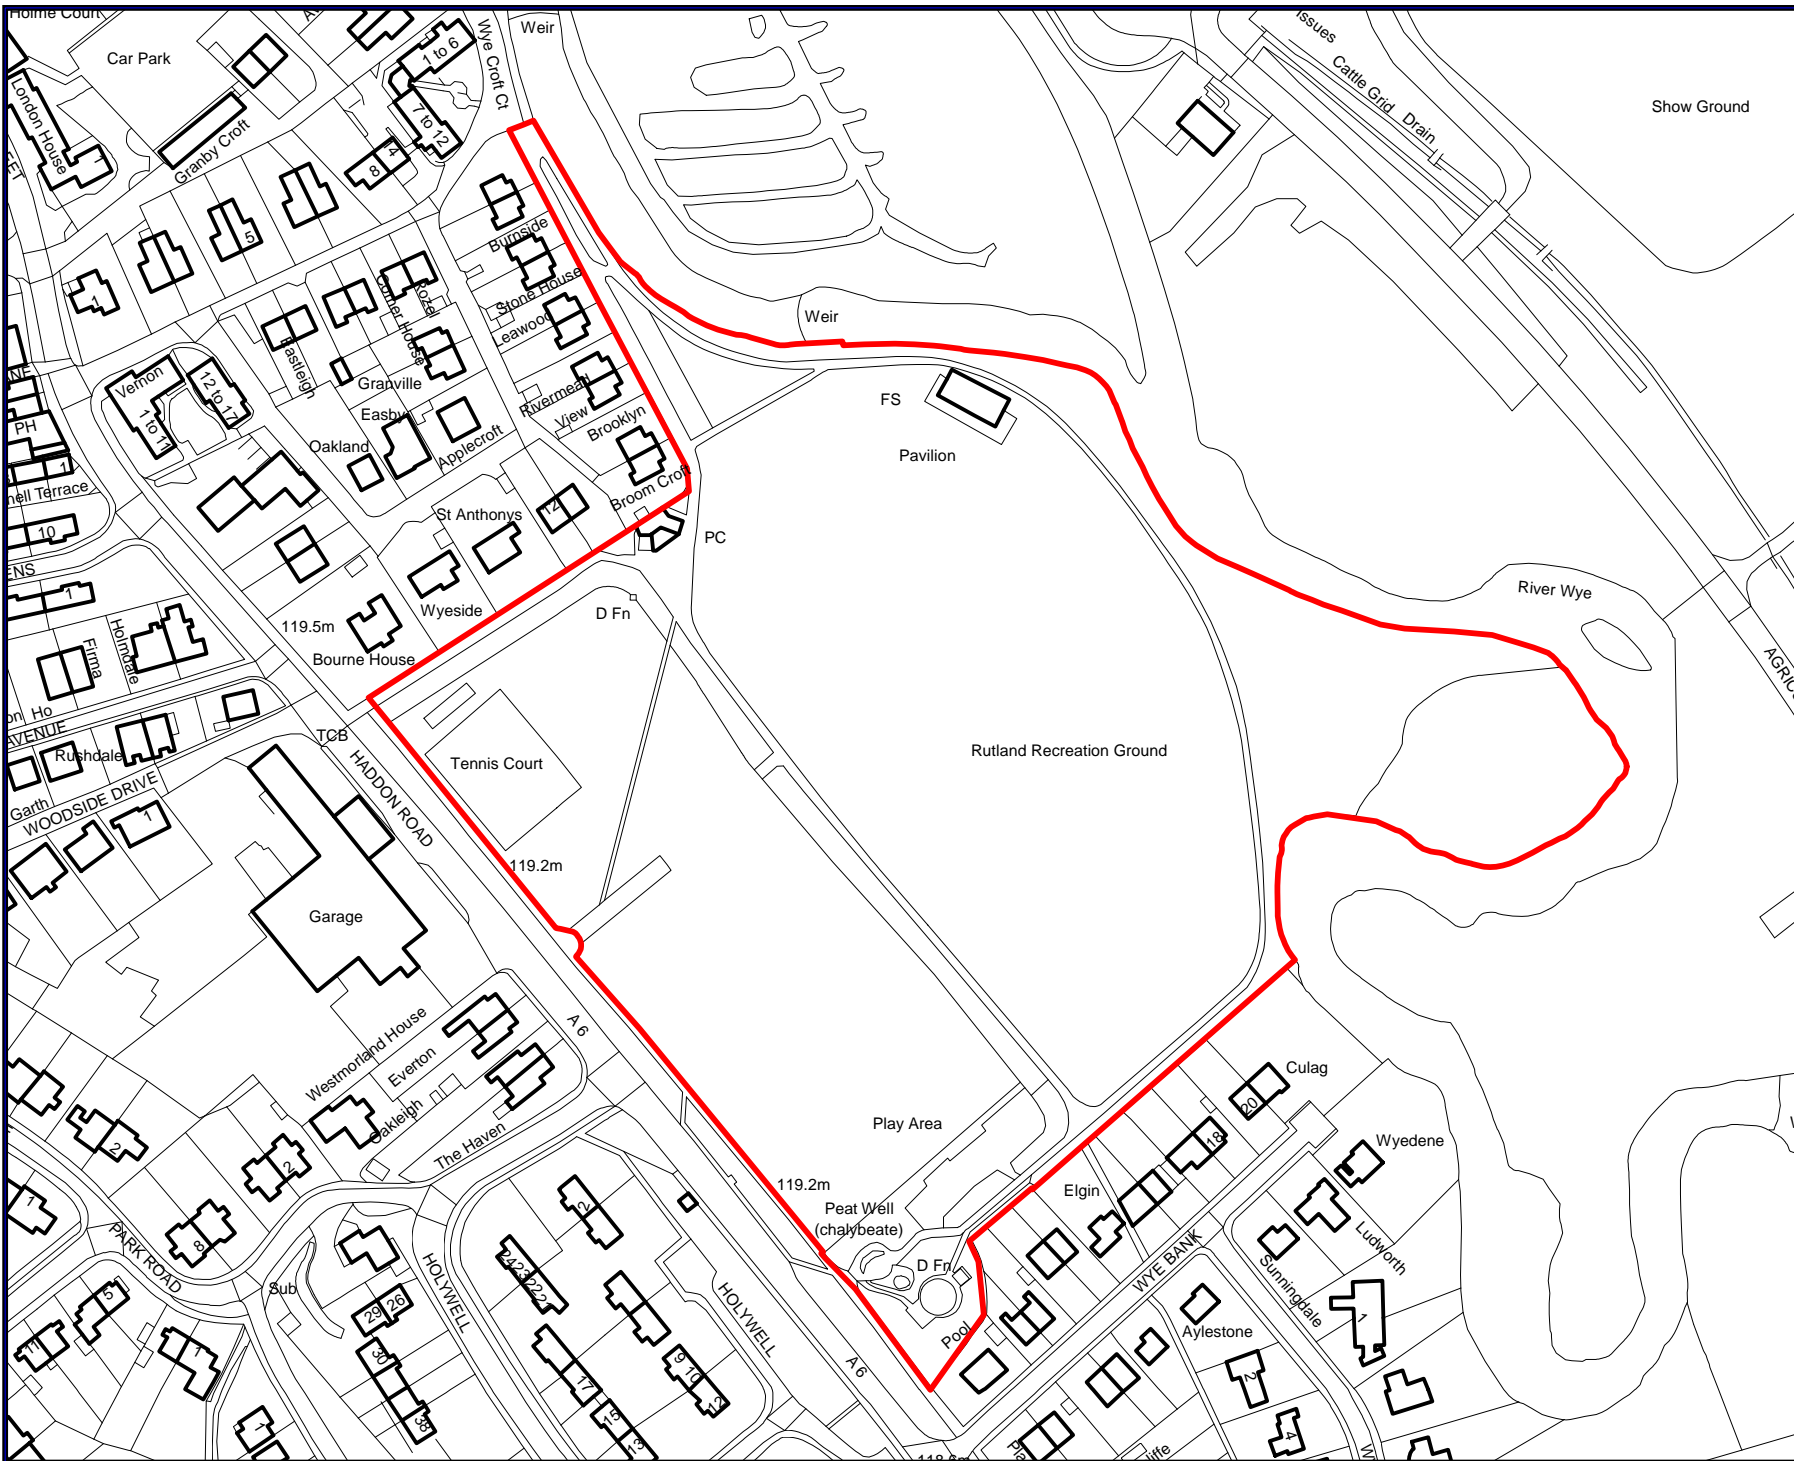

BAKEWELL

SITE
Bakewell Recreation Ground

No lit fires or barbeques
No unauthorised parking

Public Space Protection
Order 2018

WWW.DERBYSHIREDALES.GOV.UK