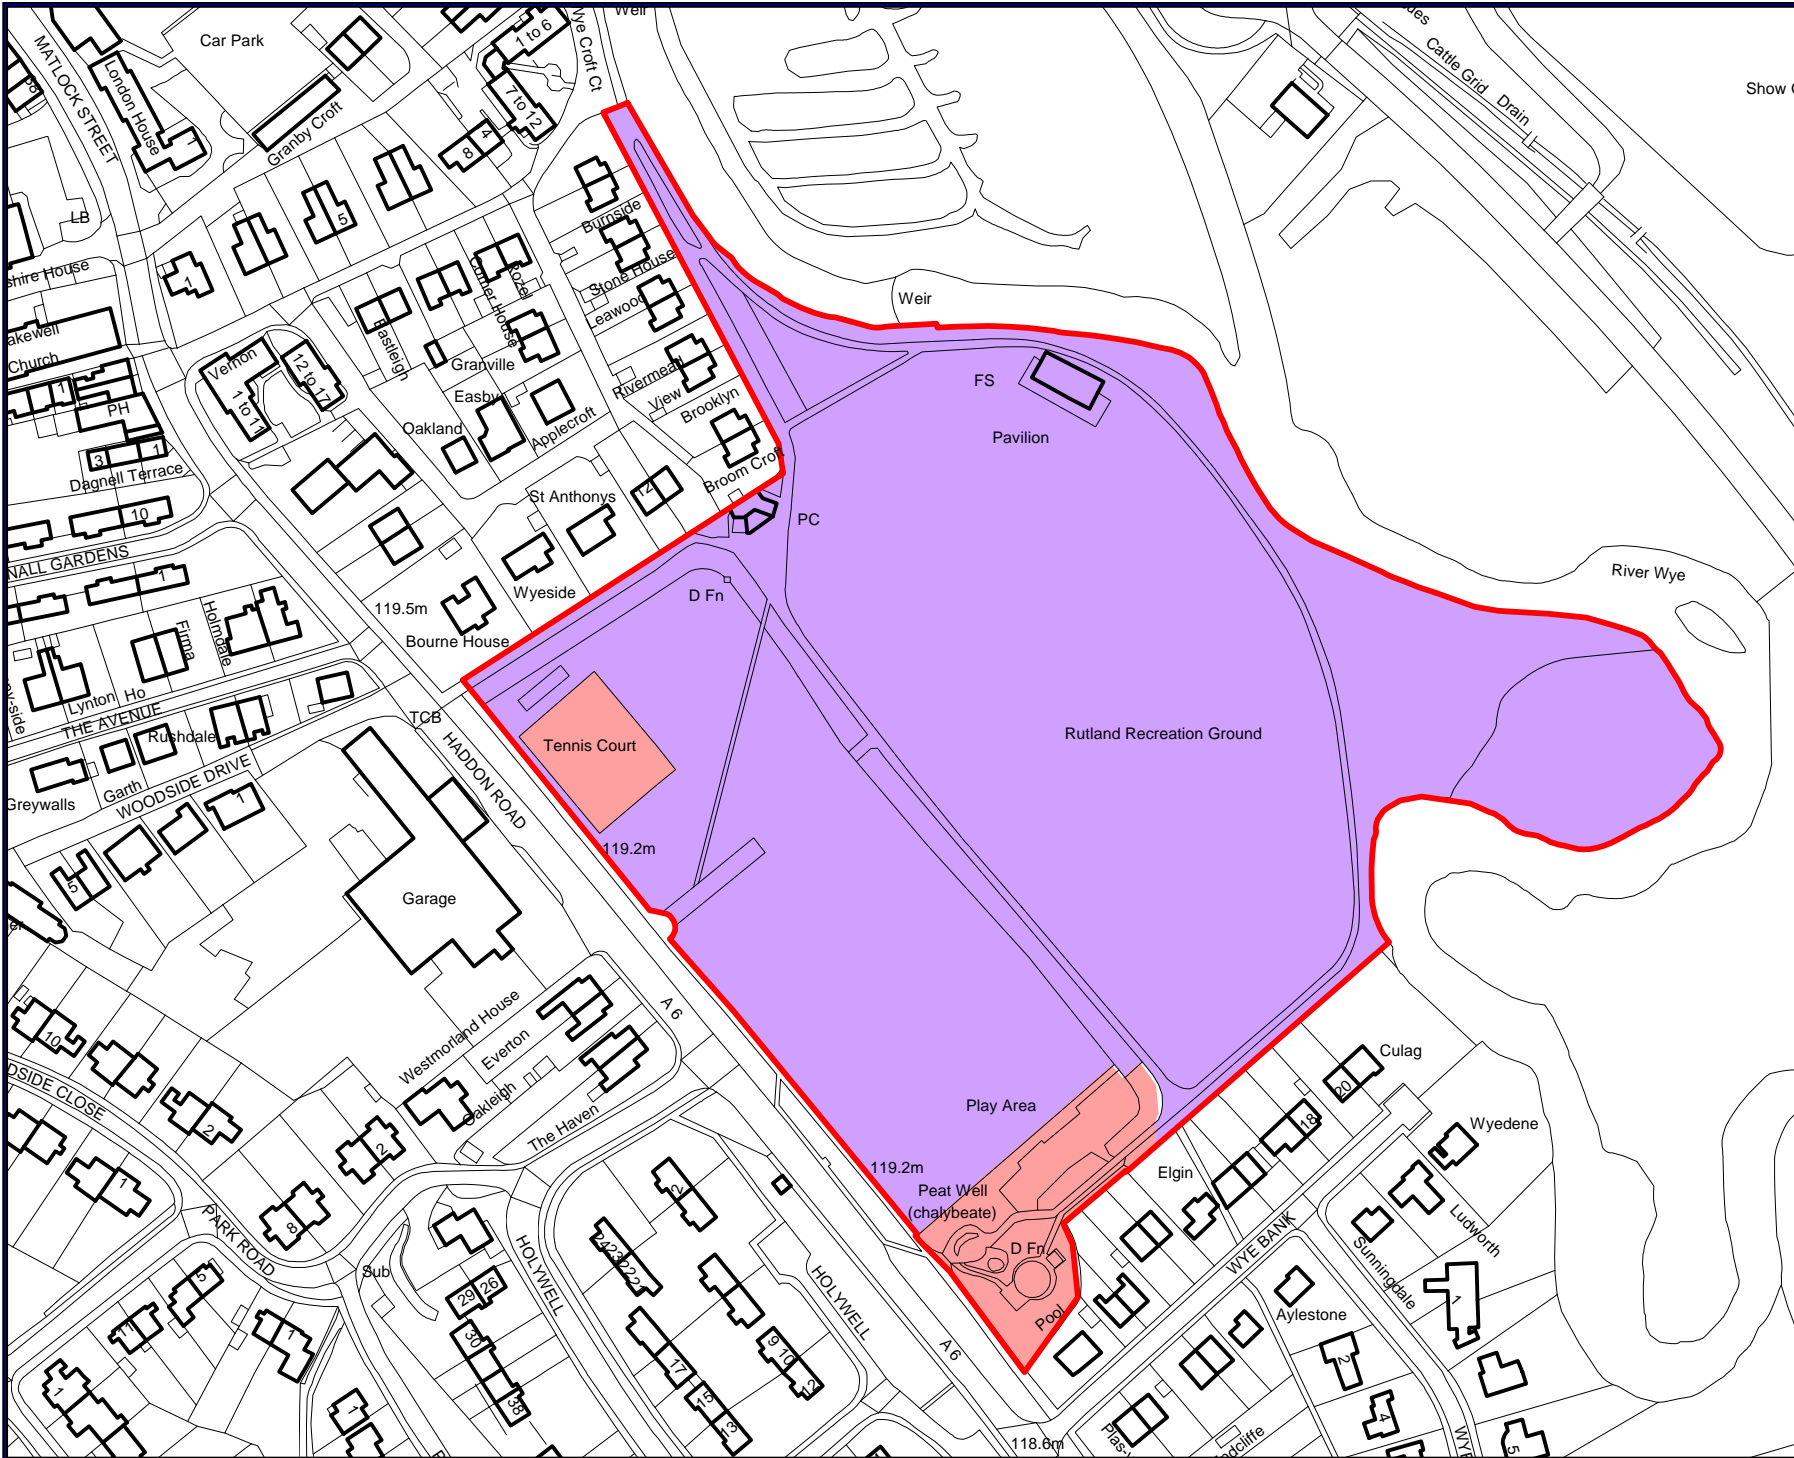

BAKEWELL
SITE Bakewell Recreation Ground
Alcohol Controlled Zone

**Public Space Protection
Order 2018**

WWW.DERBYSHIREDALES.GOV.UK

BAKEWELL
SITE Bakewell Recreation Ground
EXCLUSION
DOGS ON LEADS
DOGS ON LEADS - (11AM - 4PM) DOGS ON LEADS BY DIRECTION - 4PM TO 11AM
DOGS ON LEAD BY DIRECTION