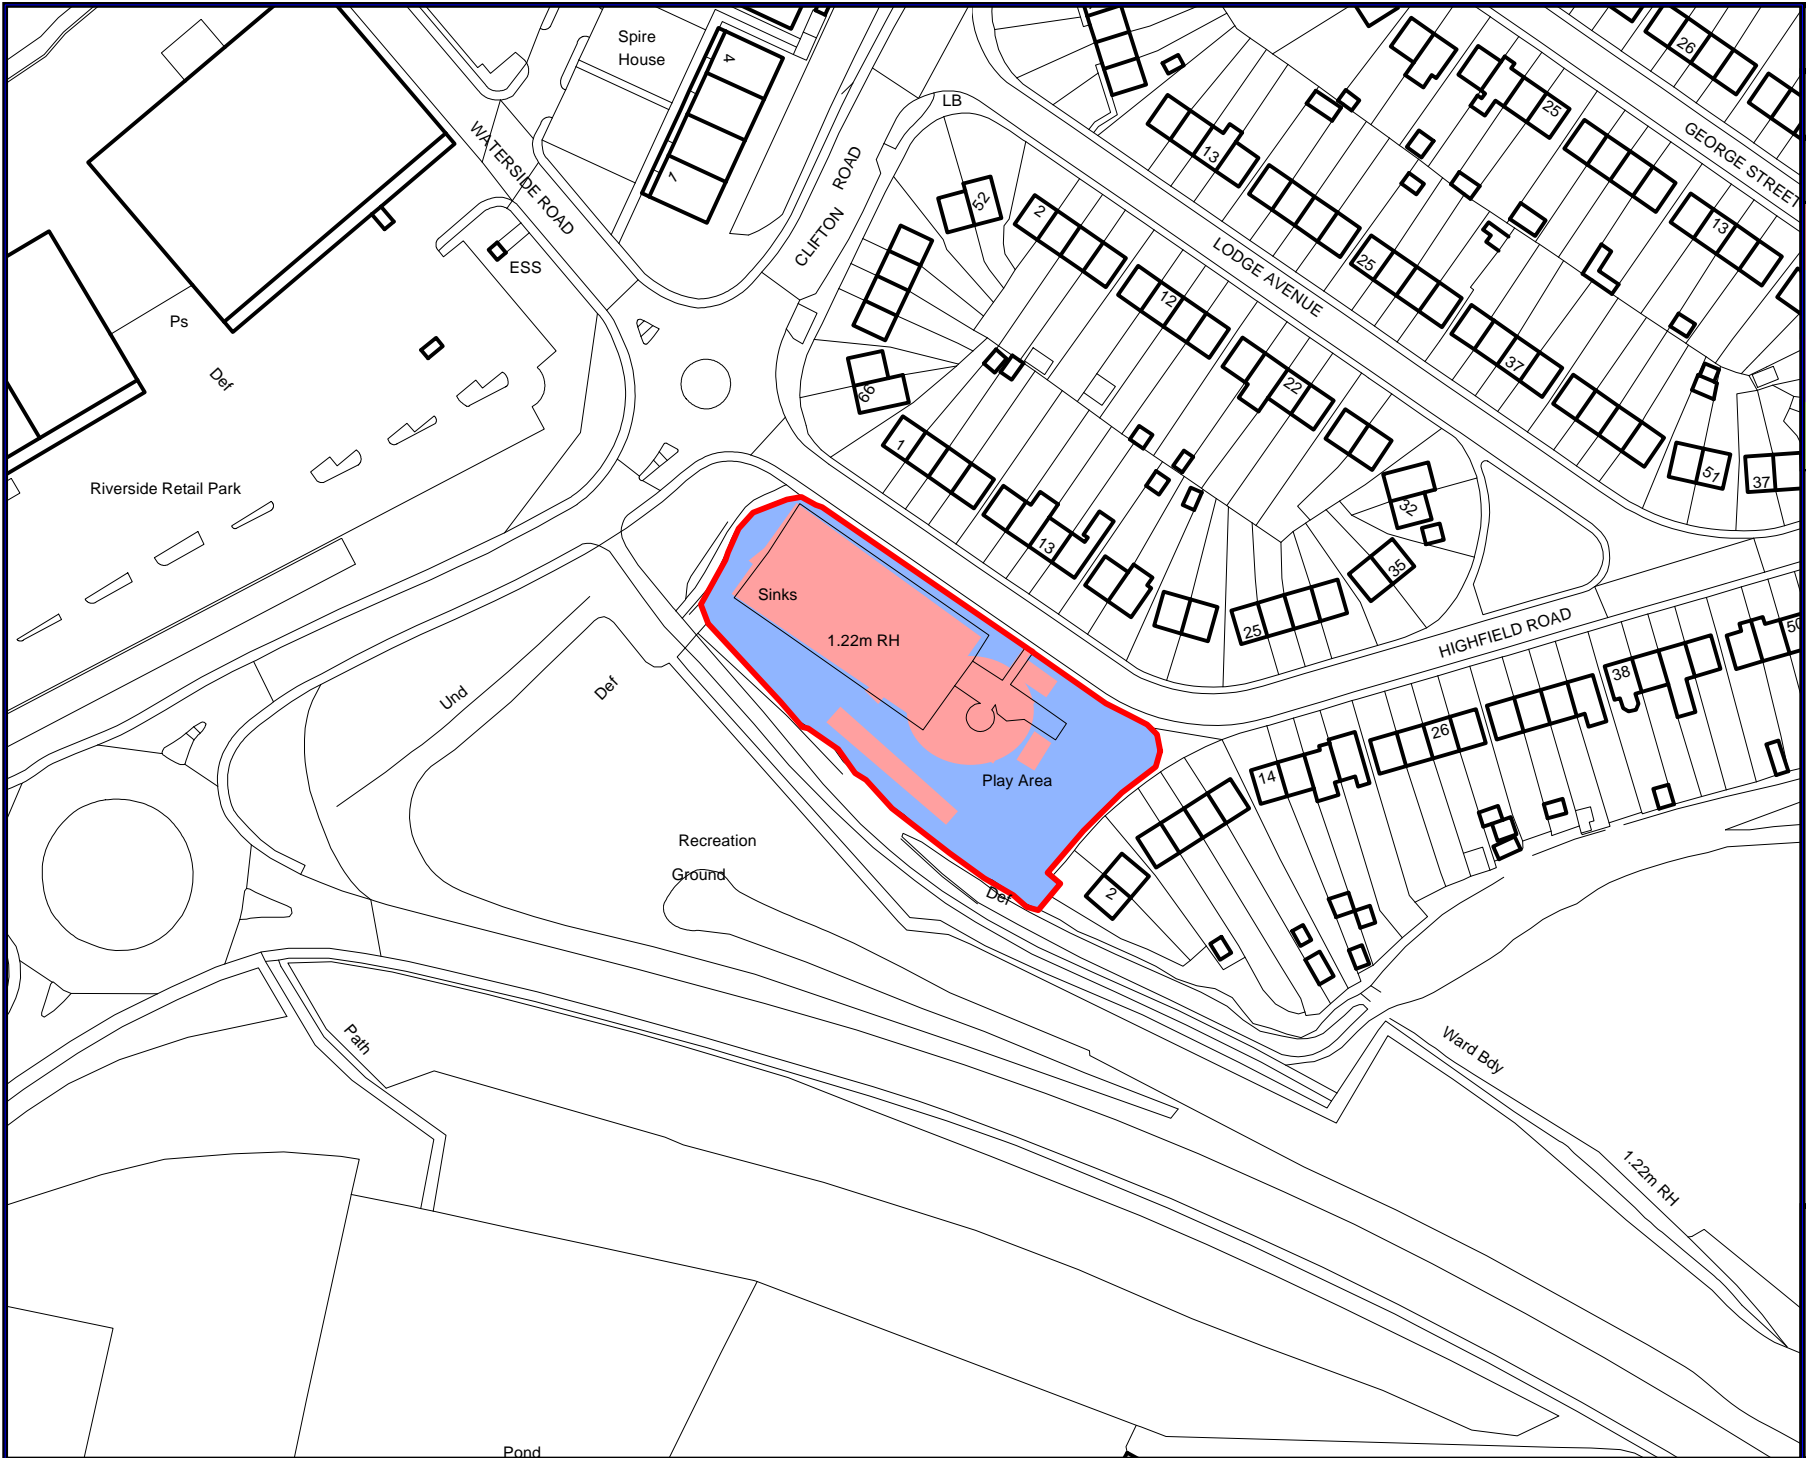

<b>ASHBOURNE</b>
<b>SITE</b> Highfield Road Public Open Space
<hr style="border: 1px solid red;"/> <b>Alcohol Controlled Zone</b> <hr style="border: 1px solid red;"/>
<b>Public Space Protection Order Final Proposals 2018</b>

<a href="http://www.derbyshiredales.gov.uk">WWW.DERBYSHIREDALES.GOV.UK</a>

<b>ASHBOURNE</b>
<b>SITE</b> Highfield Road Public Open Space
<b>EXCLUSION</b>
<b>DOGS ON LEADS</b>
<b>DOGS ON LEADS - (11-4)</b>
<b>DOGS ON LEAD BY DIRECTION</b>
<b>Public Space Protection Order Final Proposals 2018</b>
<b>N</b> 
<a href="http://WWW.DERBYSHIREDALES.GOV.UK">WWW.DERBYSHIREDALES.GOV.UK</a>