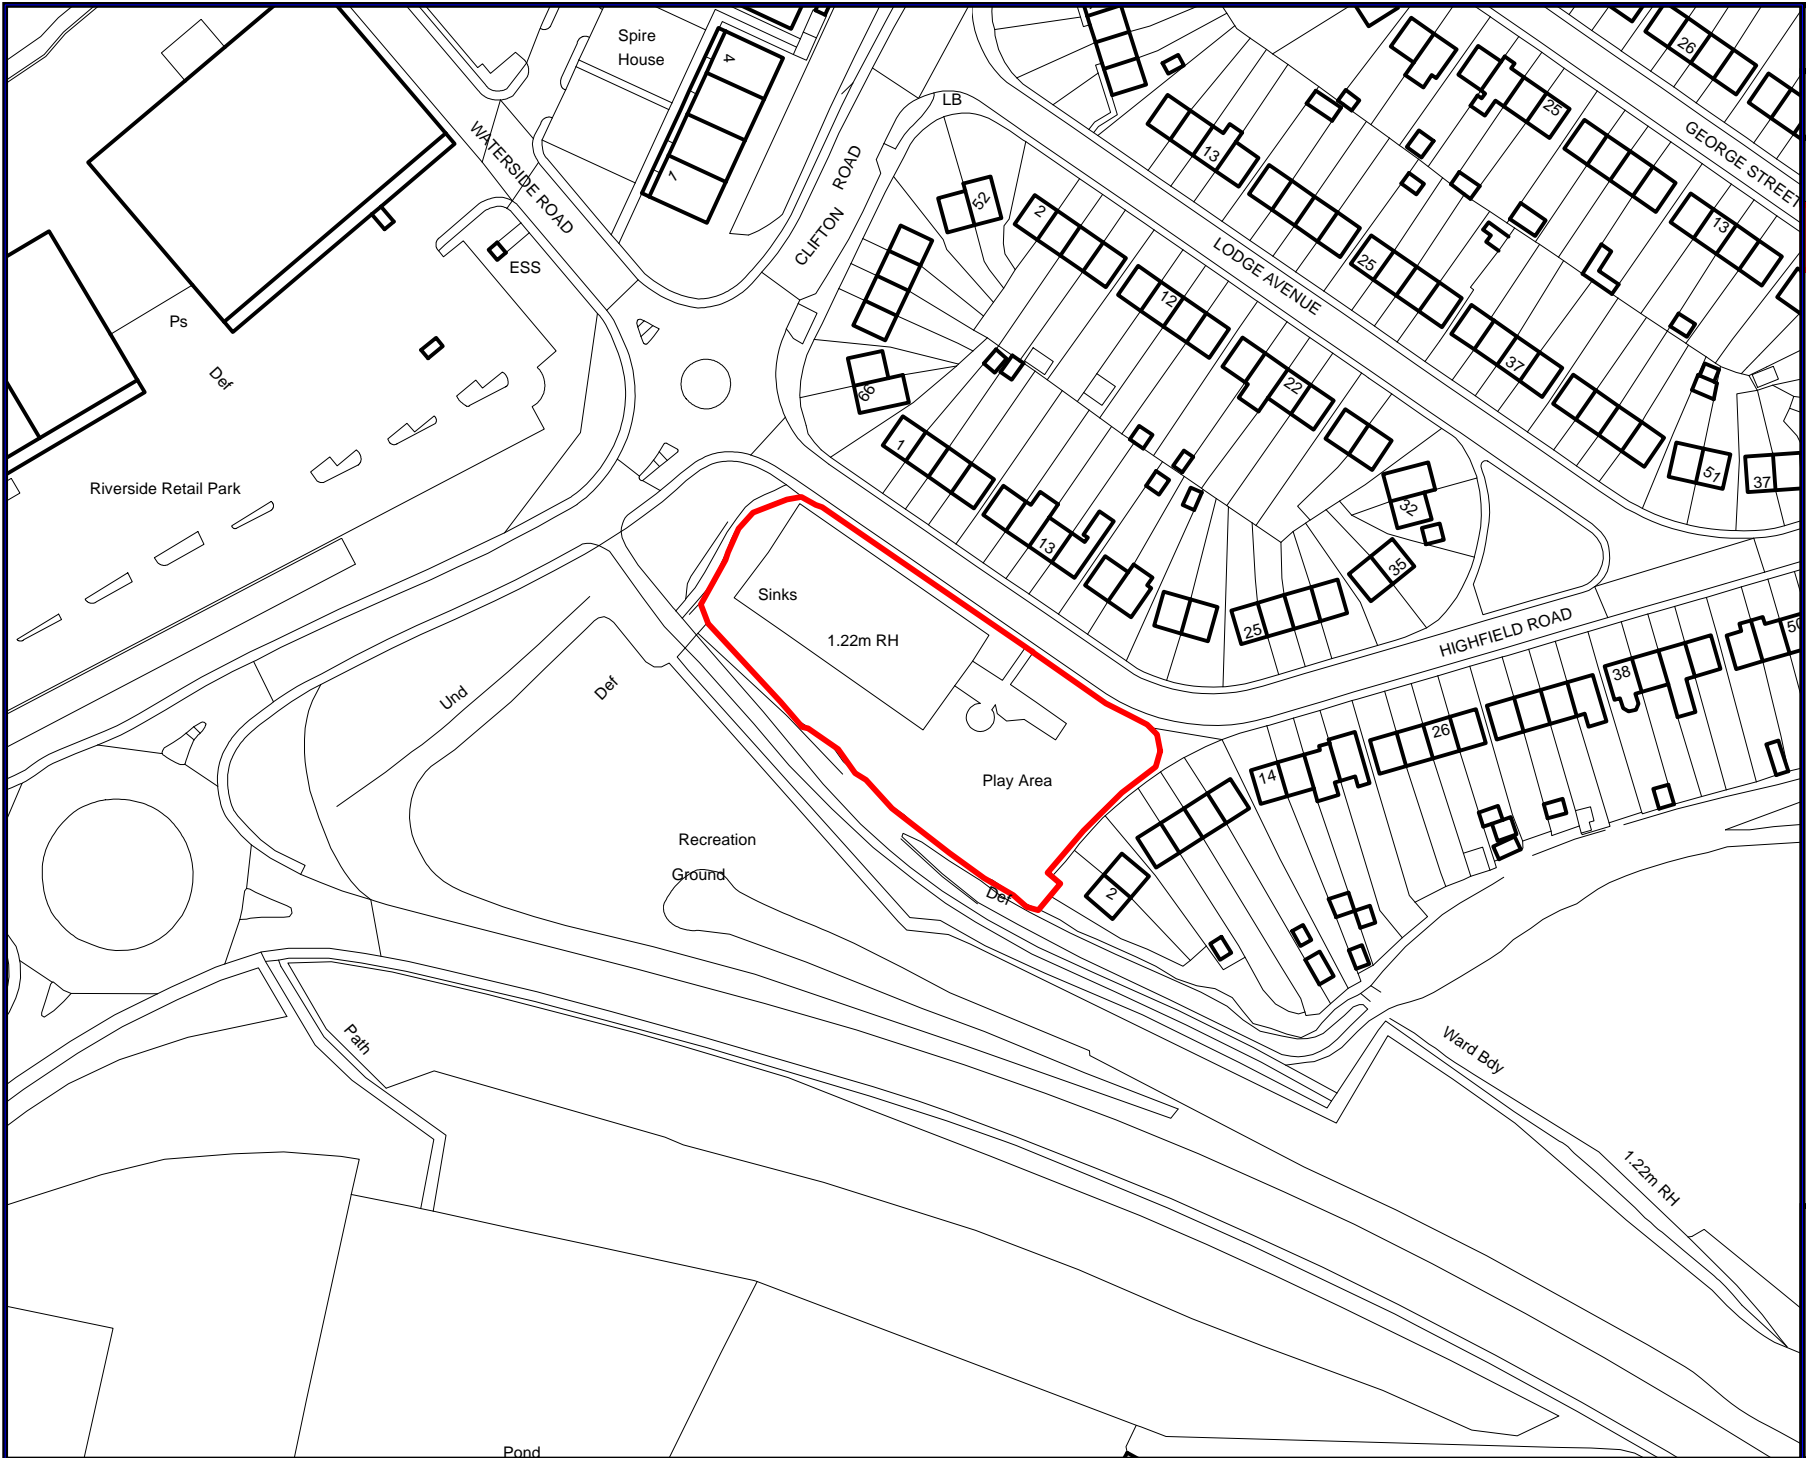

<b>ASHBOURNE</b>
<b>SITE</b> Highfield Road Public Open Space
<hr style="border: 1px solid red;"/> <b>Alcohol Controlled Zone</b> <hr style="border: 1px solid red;"/>
<b>Public Space Protection Order Final Proposals 2018</b>

<a href="http://www.derbyshiredales.gov.uk">WWW.DERBYSHIREDALES.GOV.UK</a>

<b>ASHBOURNE</b>
<b>SITE</b> Highfield Road Public Open Space
<b>EXCLUSION</b>
<b>DOGS ON LEADS</b>
<b>DOGS ON LEADS - (11-4)</b>
<b>DOGS ON LEAD BY DIRECTION</b>
<b>Public Space Protection Order Final Proposals 2018</b>
<b>N</b> 
<a href="http://WWW.DERBYSHIREDALES.GOV.UK">WWW.DERBYSHIREDALES.GOV.UK</a>