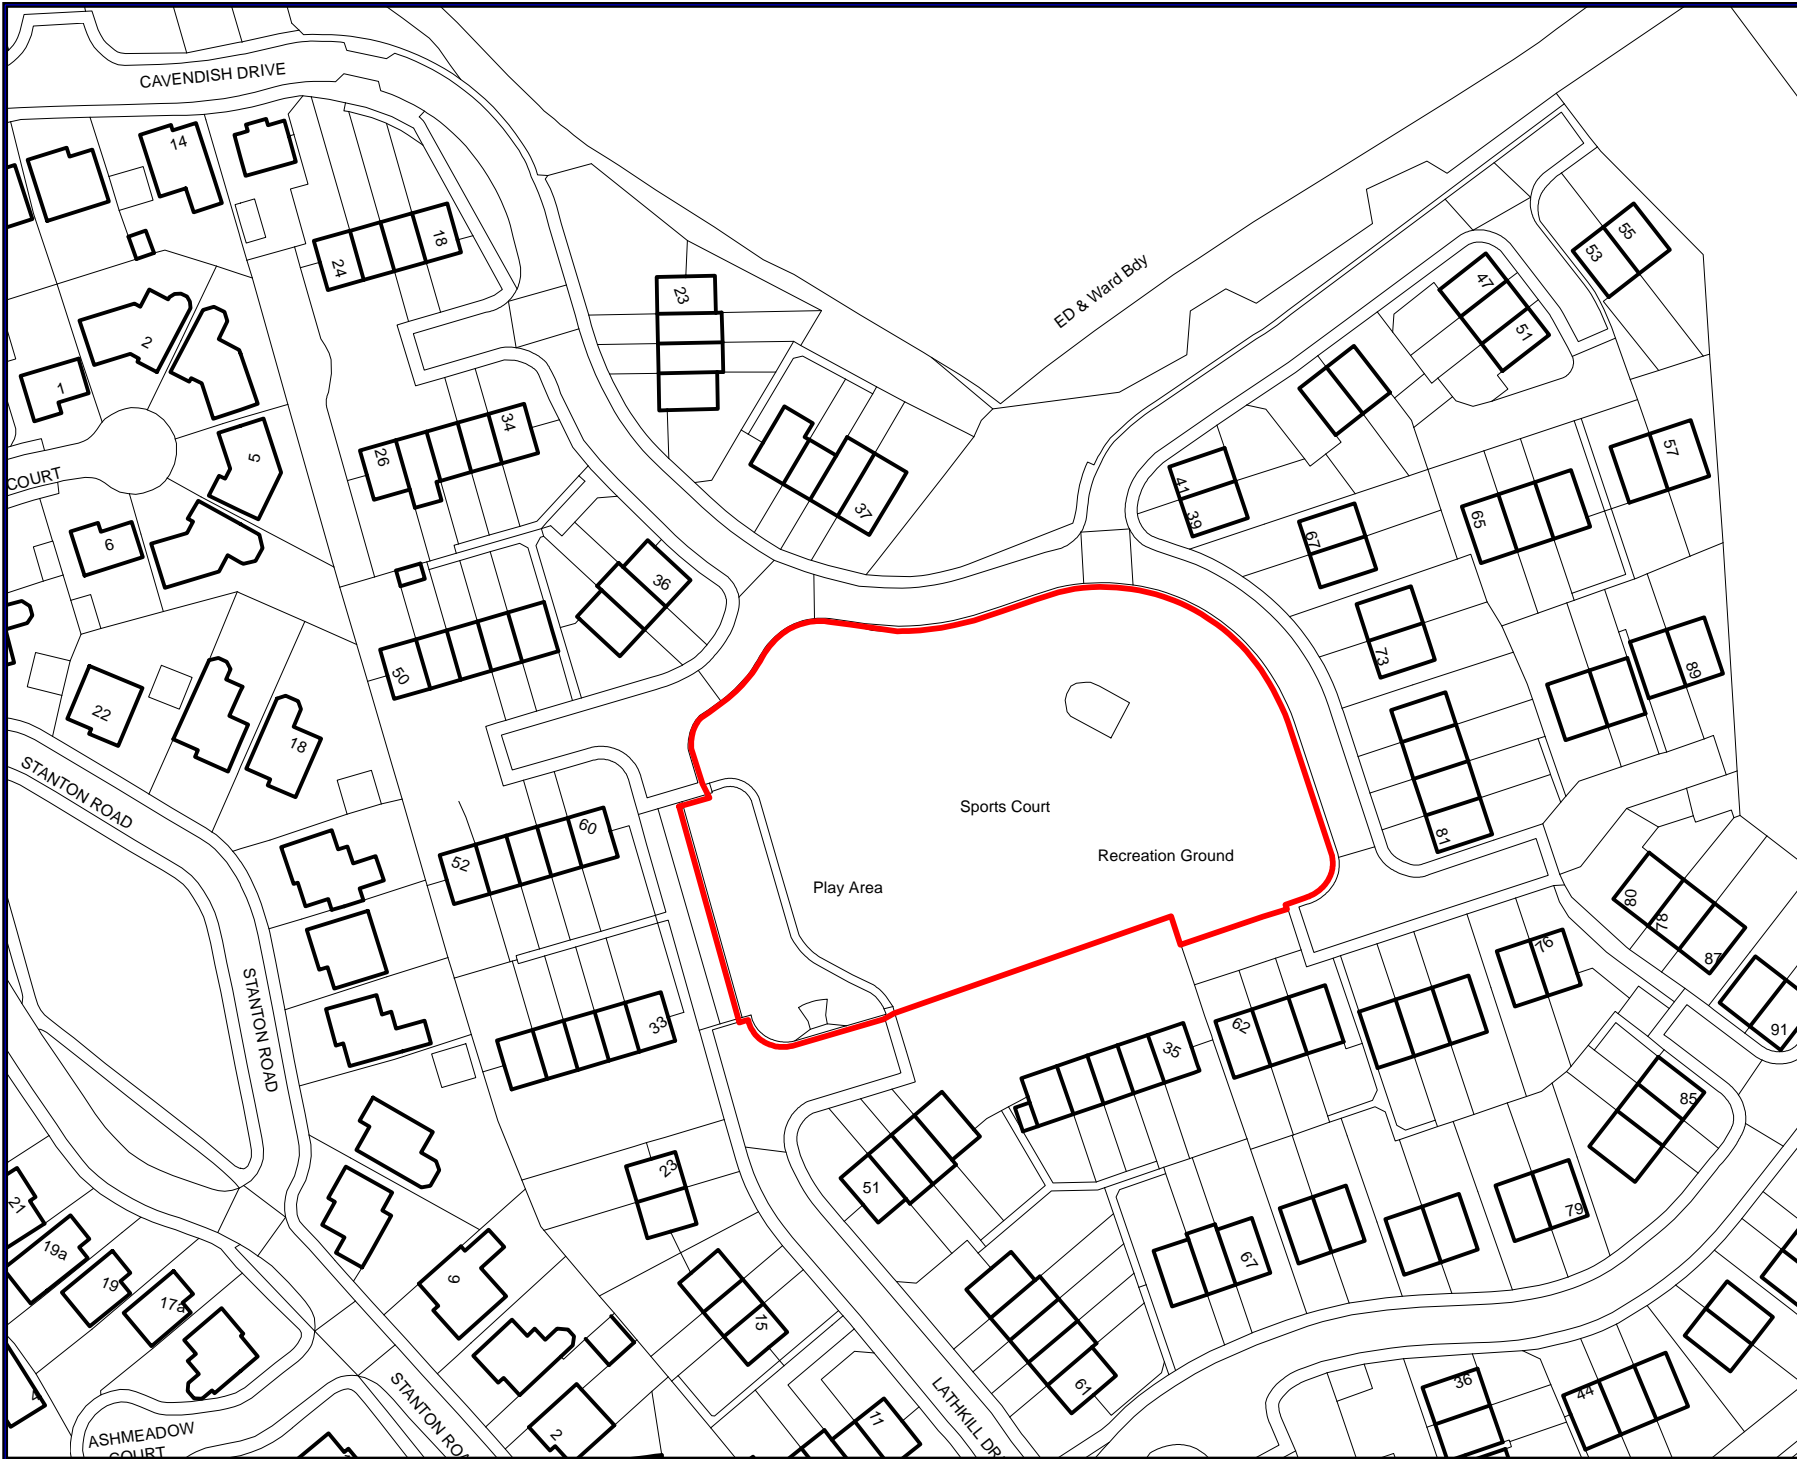

ASHBOURNE

SITE
Cavendish Drive Public
Open Space

EXCLUSION

**DOGS ON
LEADS**

**DOGS ON
LEADS - (11-4)**

**DOGS ON LEAD
BY DIRECTION**

**Public Space Protection
Order Final Proposals
2018**

WWW.DERBYSHIREDALES.GOV.UK

ASHBOURNE

SITE
Cavendish Drive Public Open Space

No lit fires or barbeques
No unauthorised parking

**Public Space Protection
Order 2018**

WWW.DERBYSHIREDALES.GOV.UK

ASHBOURNE

SITE
Cavendish Drive Public Open Space