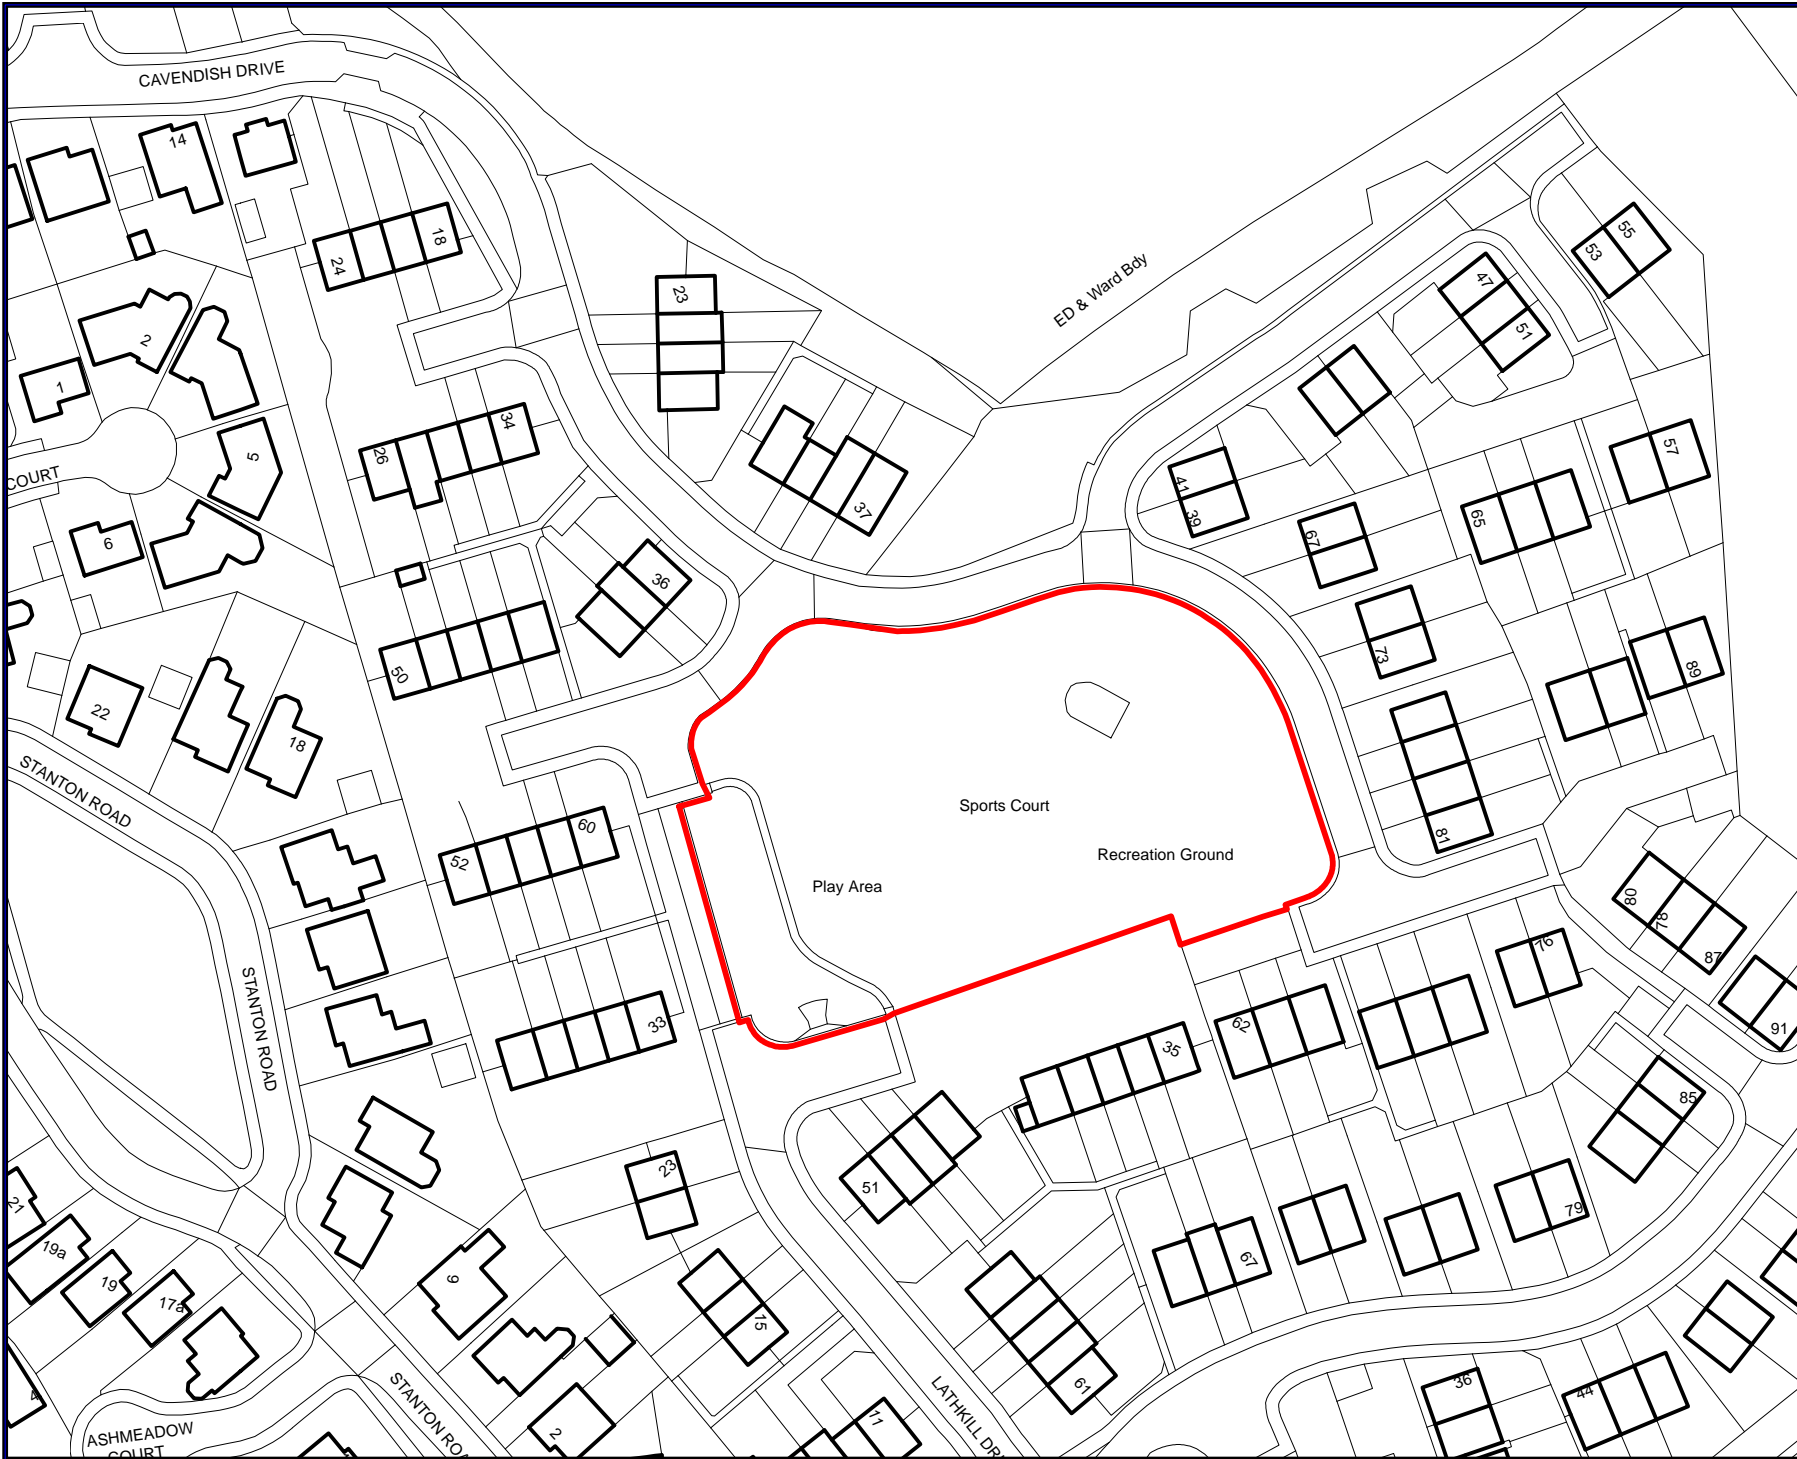

ASHBOURNE

SITE
Cavendish Drive Public
Open Space

EXCLUSION

**DOGS ON
LEADS**

**DOGS ON
LEADS - (11-4)**

**DOGS ON LEAD
BY DIRECTION**

**Public Space Protection
Order Final Proposals
2018**

WWW.DERBYSHIREDALES.GOV.UK

ASHBOURNE

SITE
Cavendish Drive Public Open Space

No lit fires or barbeques
No unauthorised parking

**Public Space Protection
Order 2018**

WWW.DERBYSHIREDALES.GOV.UK

ASHBOURNE

SITE
Cavendish Drive Public Open Space