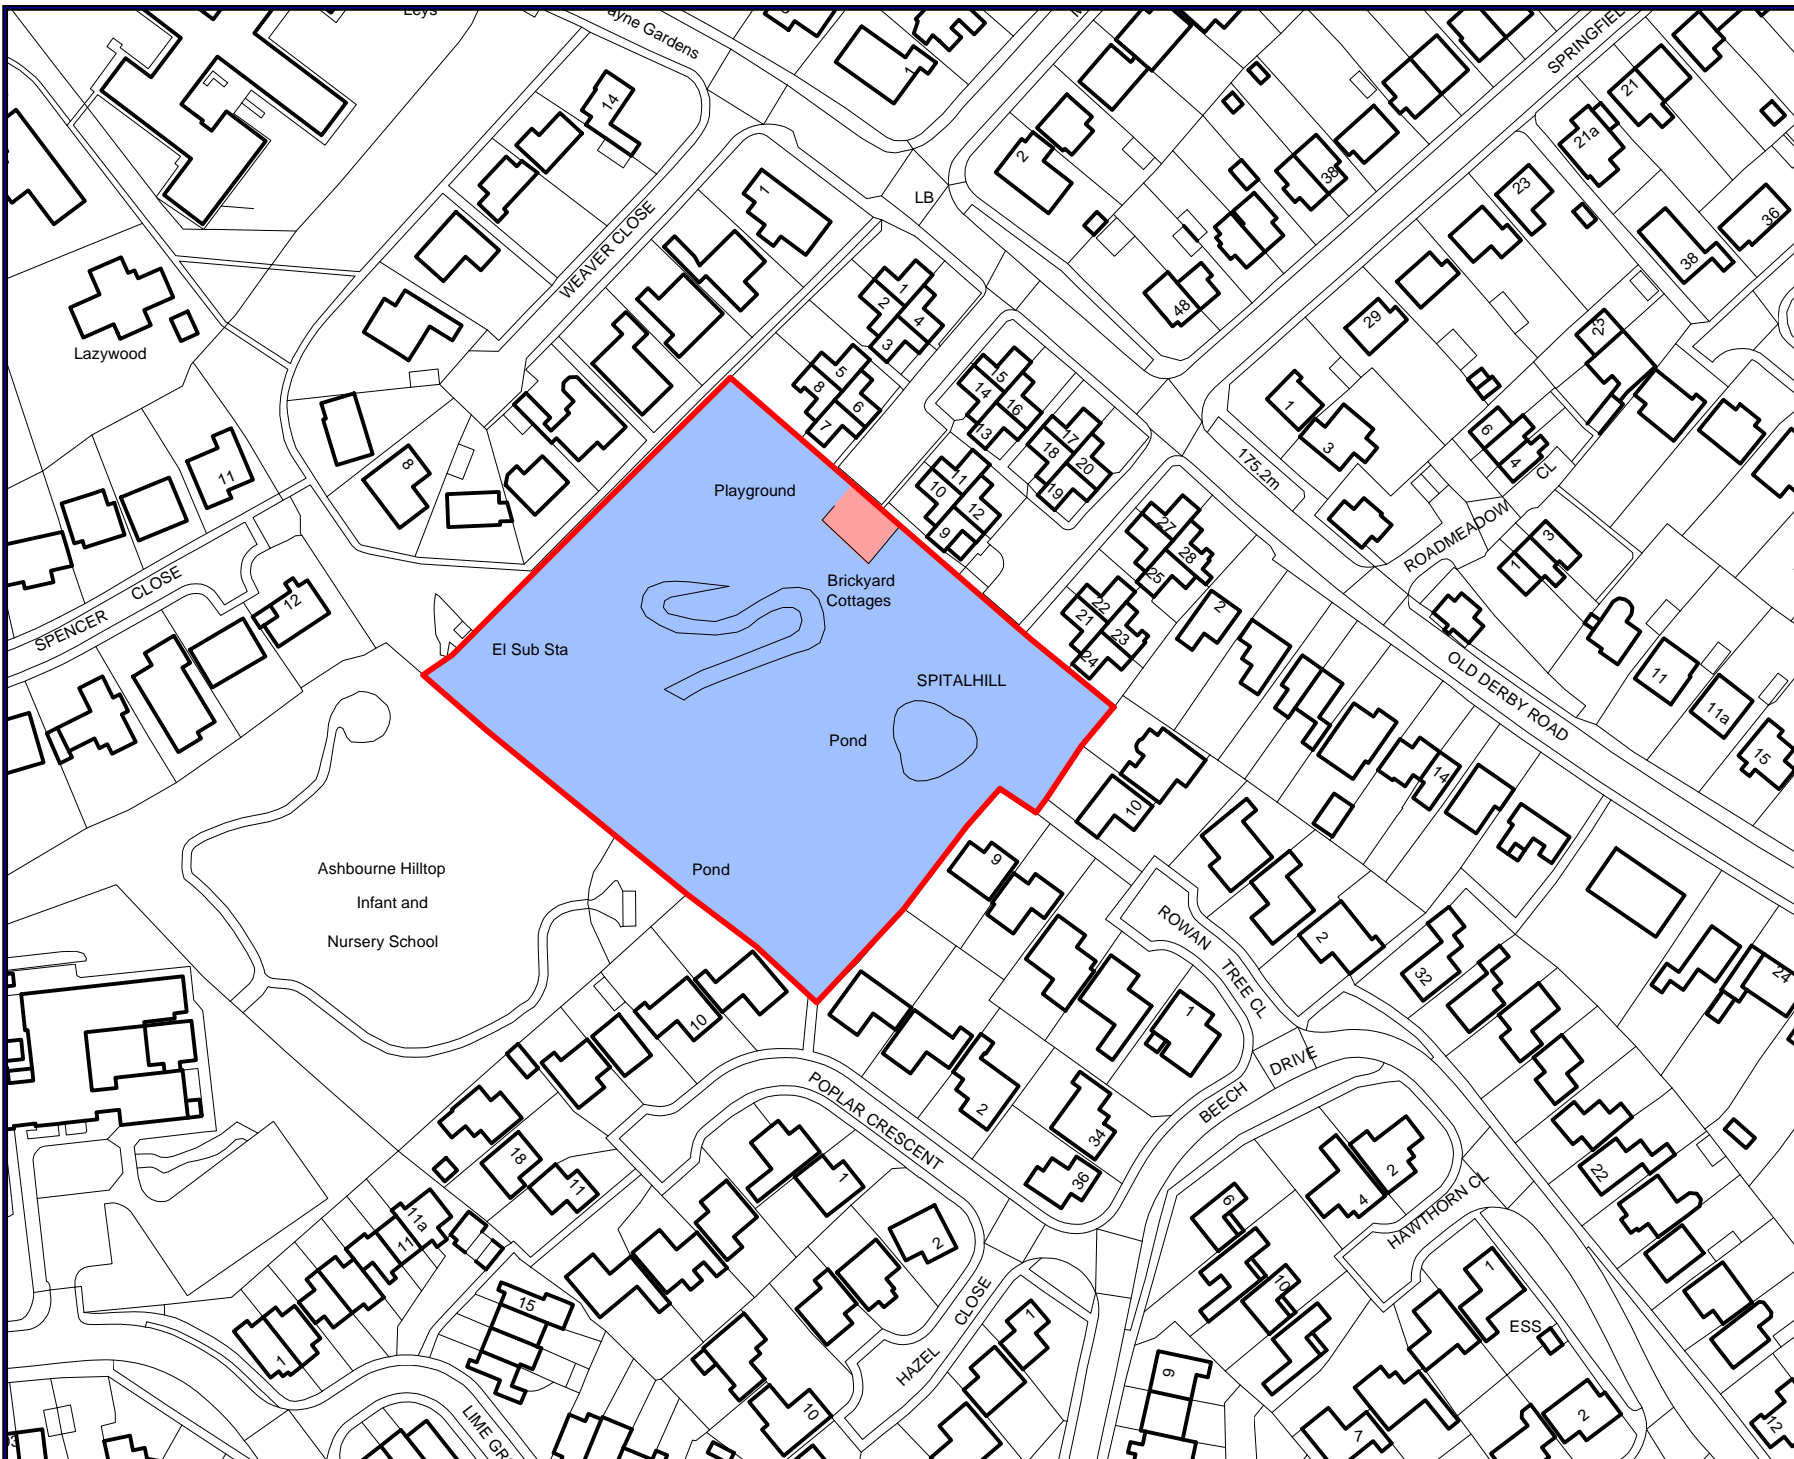

ASHBOURNE
SITE Brickyard Public Open Space
<hr style="border: 2px solid red;"/> Alcohol Controlled Zone <hr style="border: 2px solid red;"/>

**Public Space Protection
Order 2018**

WWW.DERBYSHIREDALES.GOV.UK

ASHBOURNE

SITE
Brickyard Public Open Space

EXCLUSION

DOGS ON LEADS

DOGS ON LEADS - (11-4)

DOGS ON LEAD BY DIRECTION

Public Space Protection Order Final Proposals 2018

WWW.DERBYSHIREDALES.GOV.UK