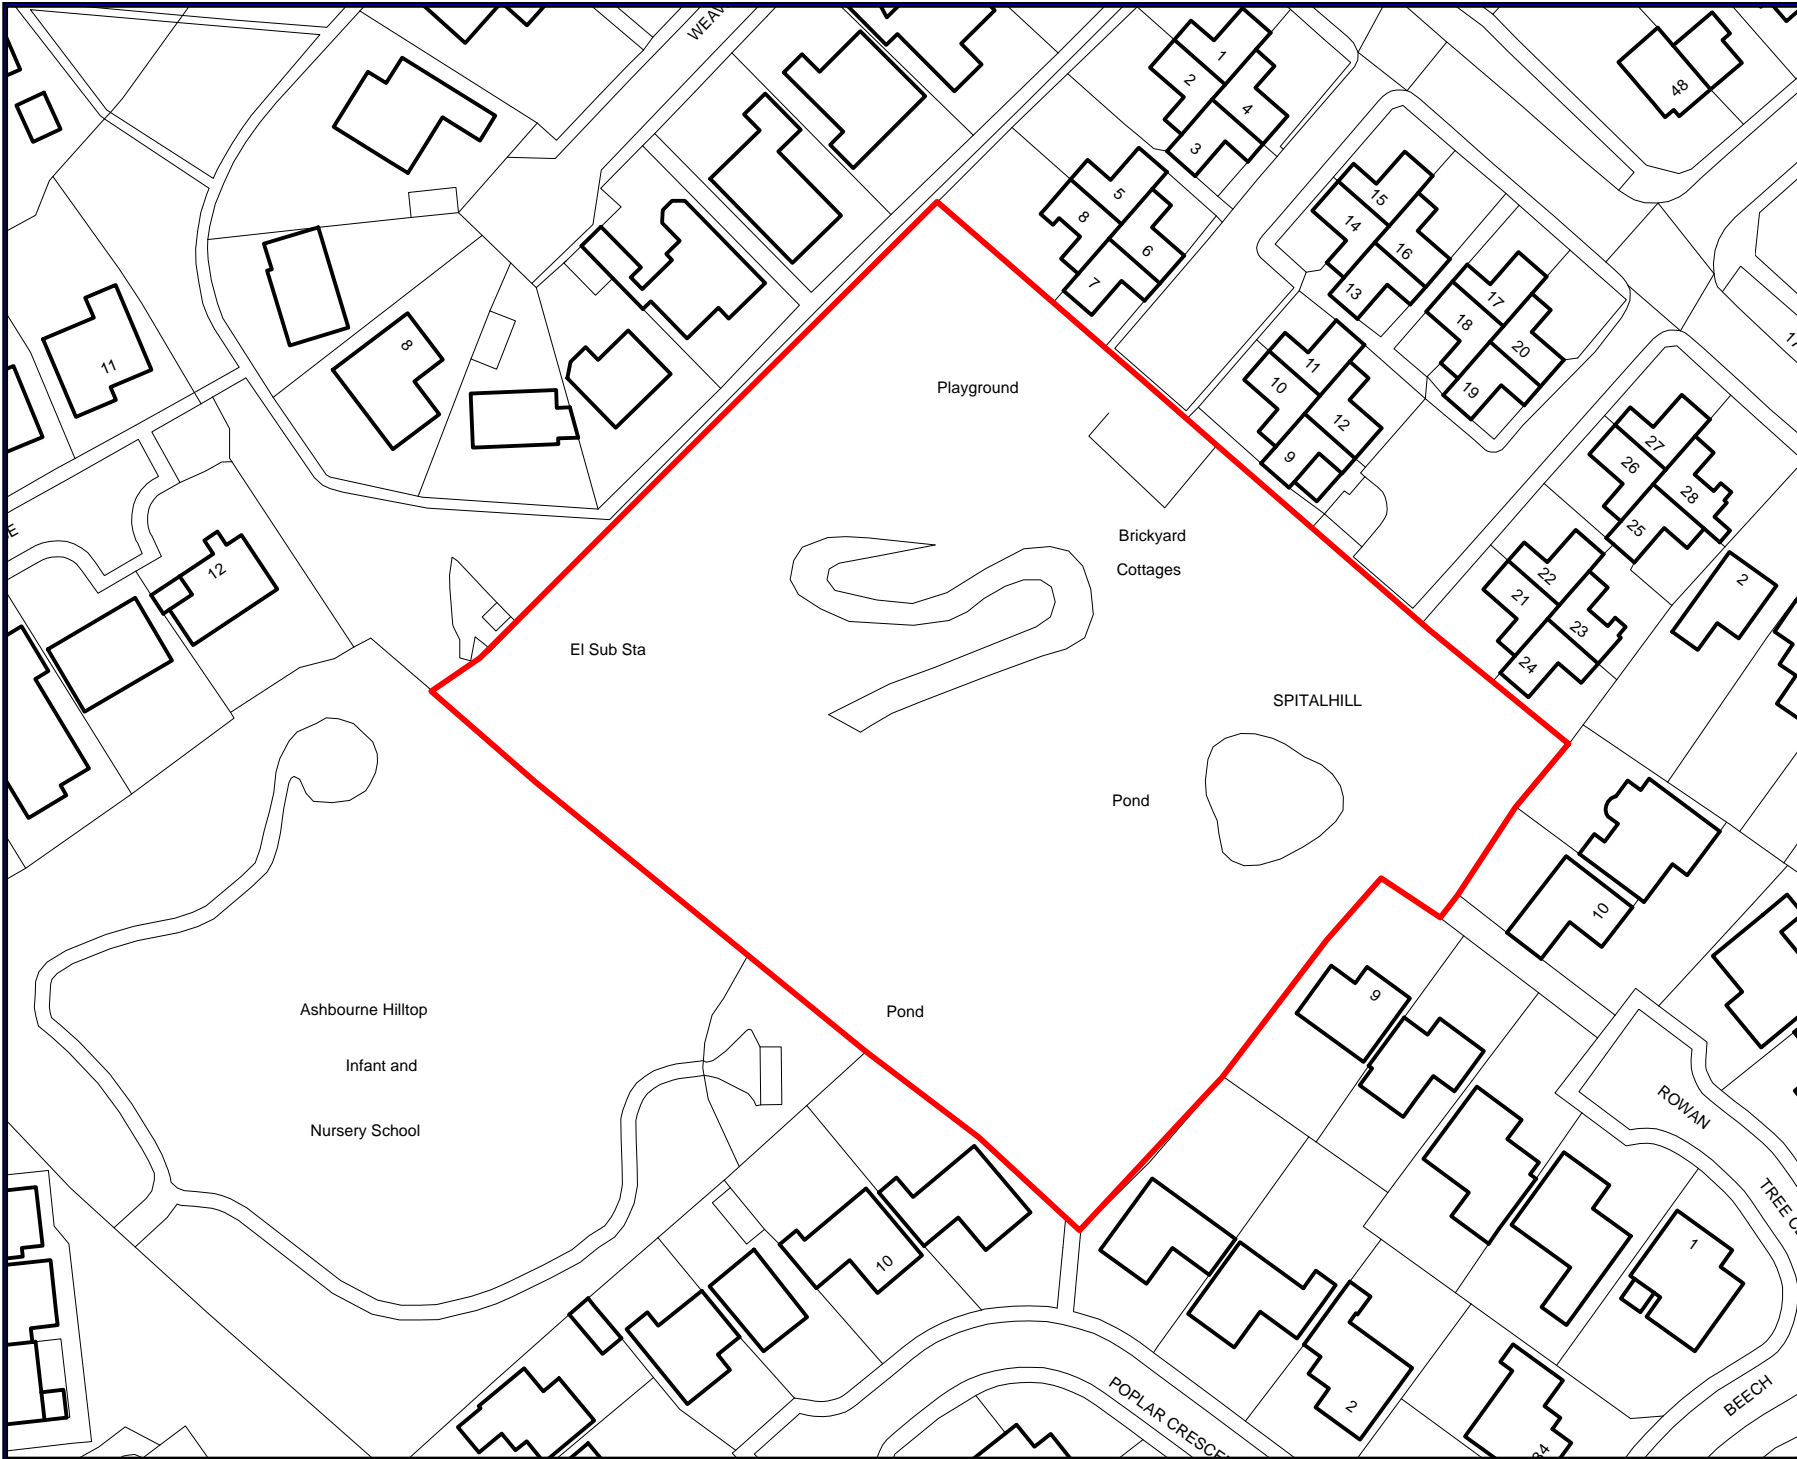

ASHBOURNE
SITE Brickyard Public Open Space
<hr style="border: 2px solid red;"/> Alcohol Controlled Zone <hr style="border: 2px solid red;"/>

**Public Space Protection
Order 2018**

WWW.DERBYSHIREDALES.GOV.UK

ASHBOURNE

SITE
Brickyard Public Open Space

EXCLUSION

DOGS ON LEADS

DOGS ON LEADS - (11-4)

DOGS ON LEAD BY DIRECTION

Public Space Protection Order Final Proposals 2018

WWW.DERBYSHIREDALES.GOV.UK