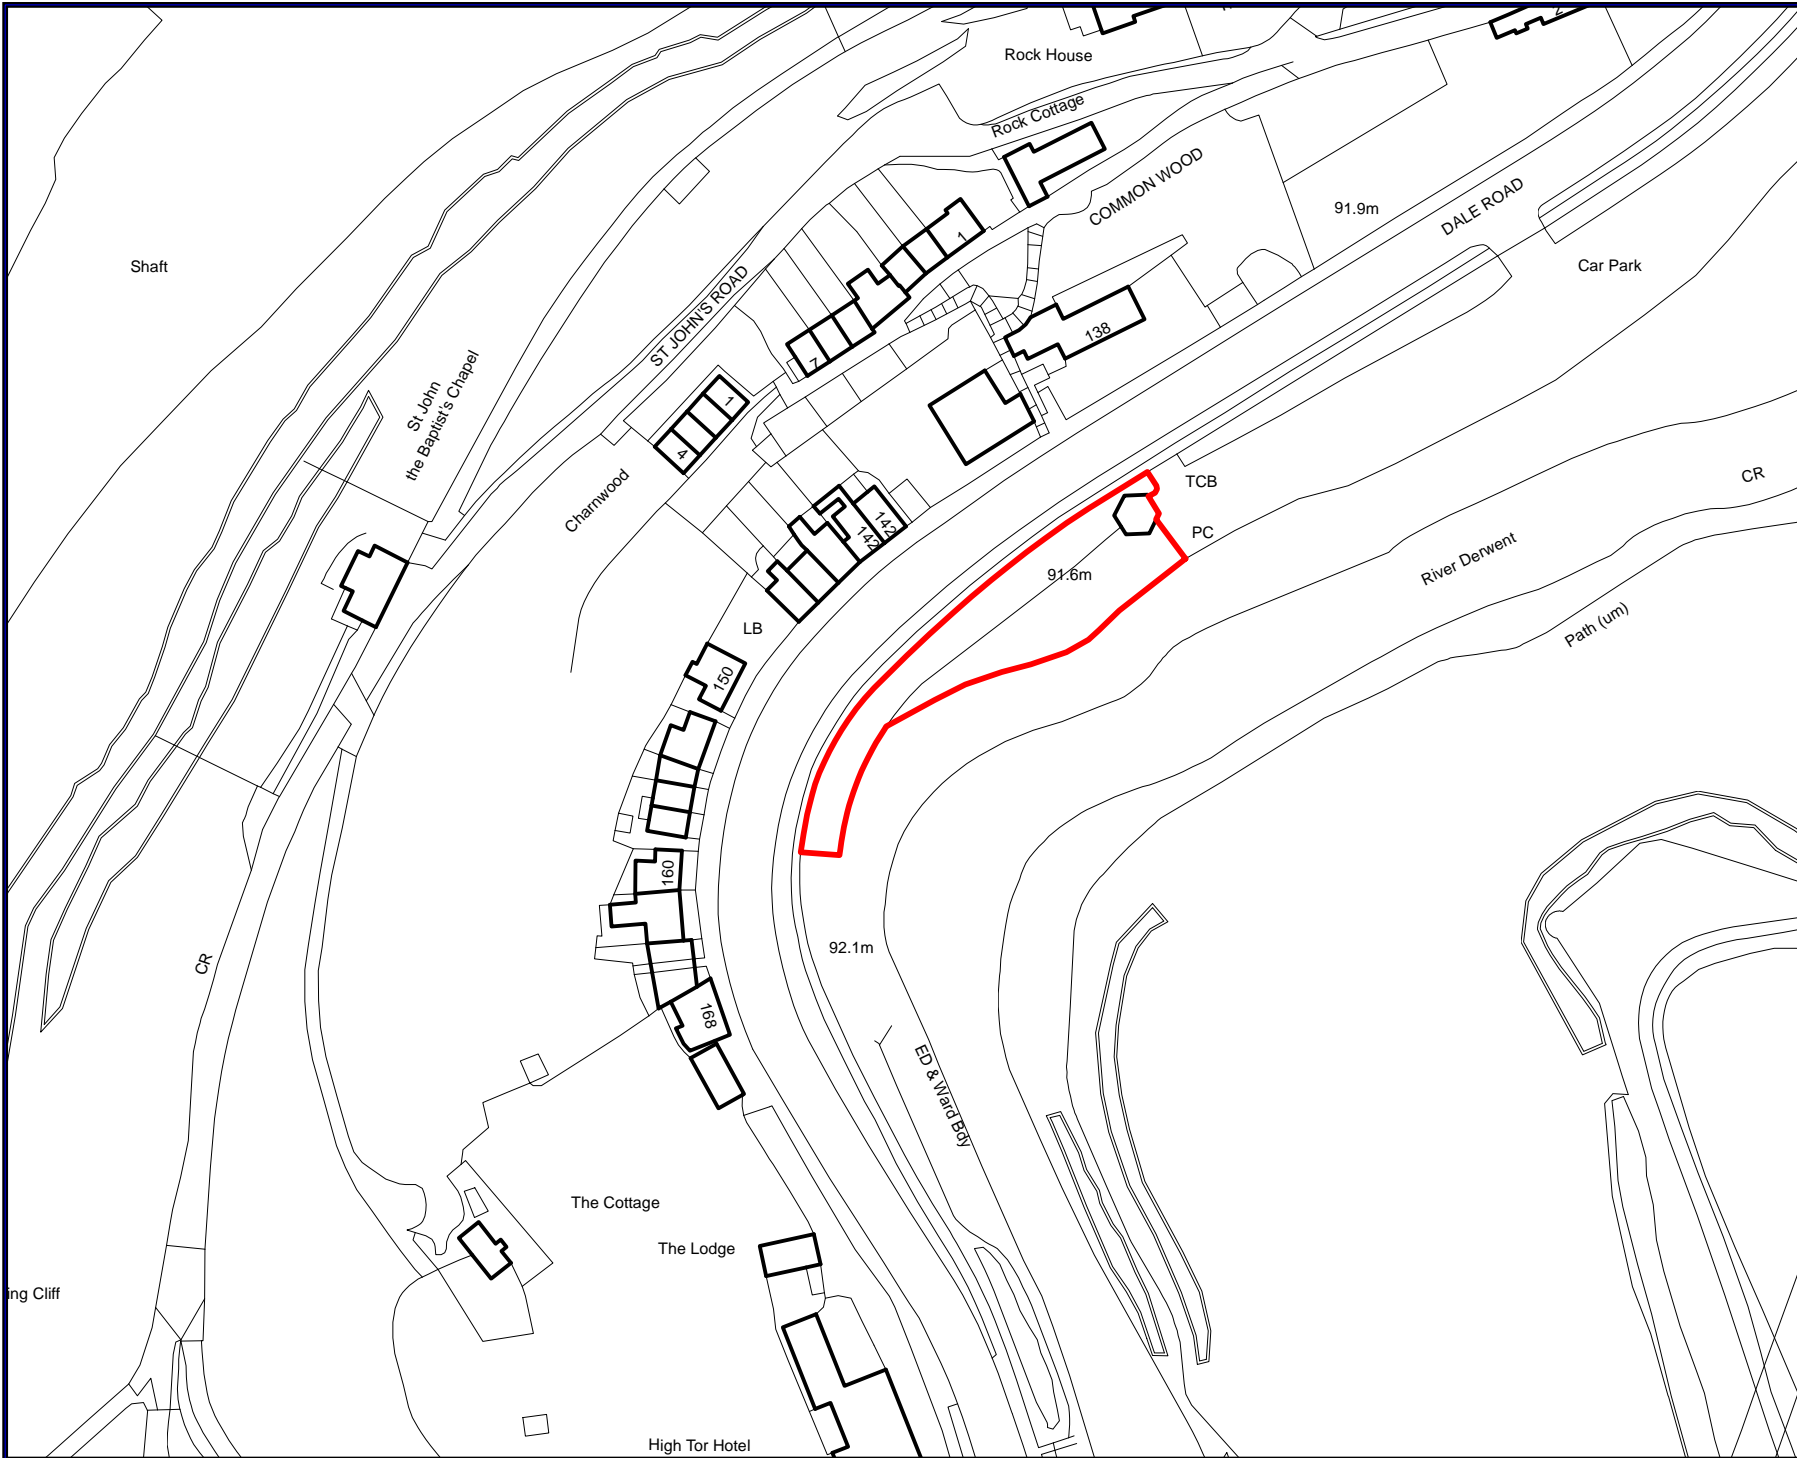

MATLOCK BATH

SITE
Artists Corner Picnic Area

EXCLUSION

DOGS ON LEADS

DOGS ON LEADS - (11-4)

DOGS ON LEAD BY DIRECTION

**Public Space Protection
Order Final Proposals
2018**

WWW.DERBYSHIREDALES.GOV.UK

MATLOCK BATH

SITE
Artist Corner

No lit fires or barbecues
No unauthorised parking

**Public Space Protection
Order Final Proposals
2018**

WWW.DERBYSHIREDALES.GOV.UK