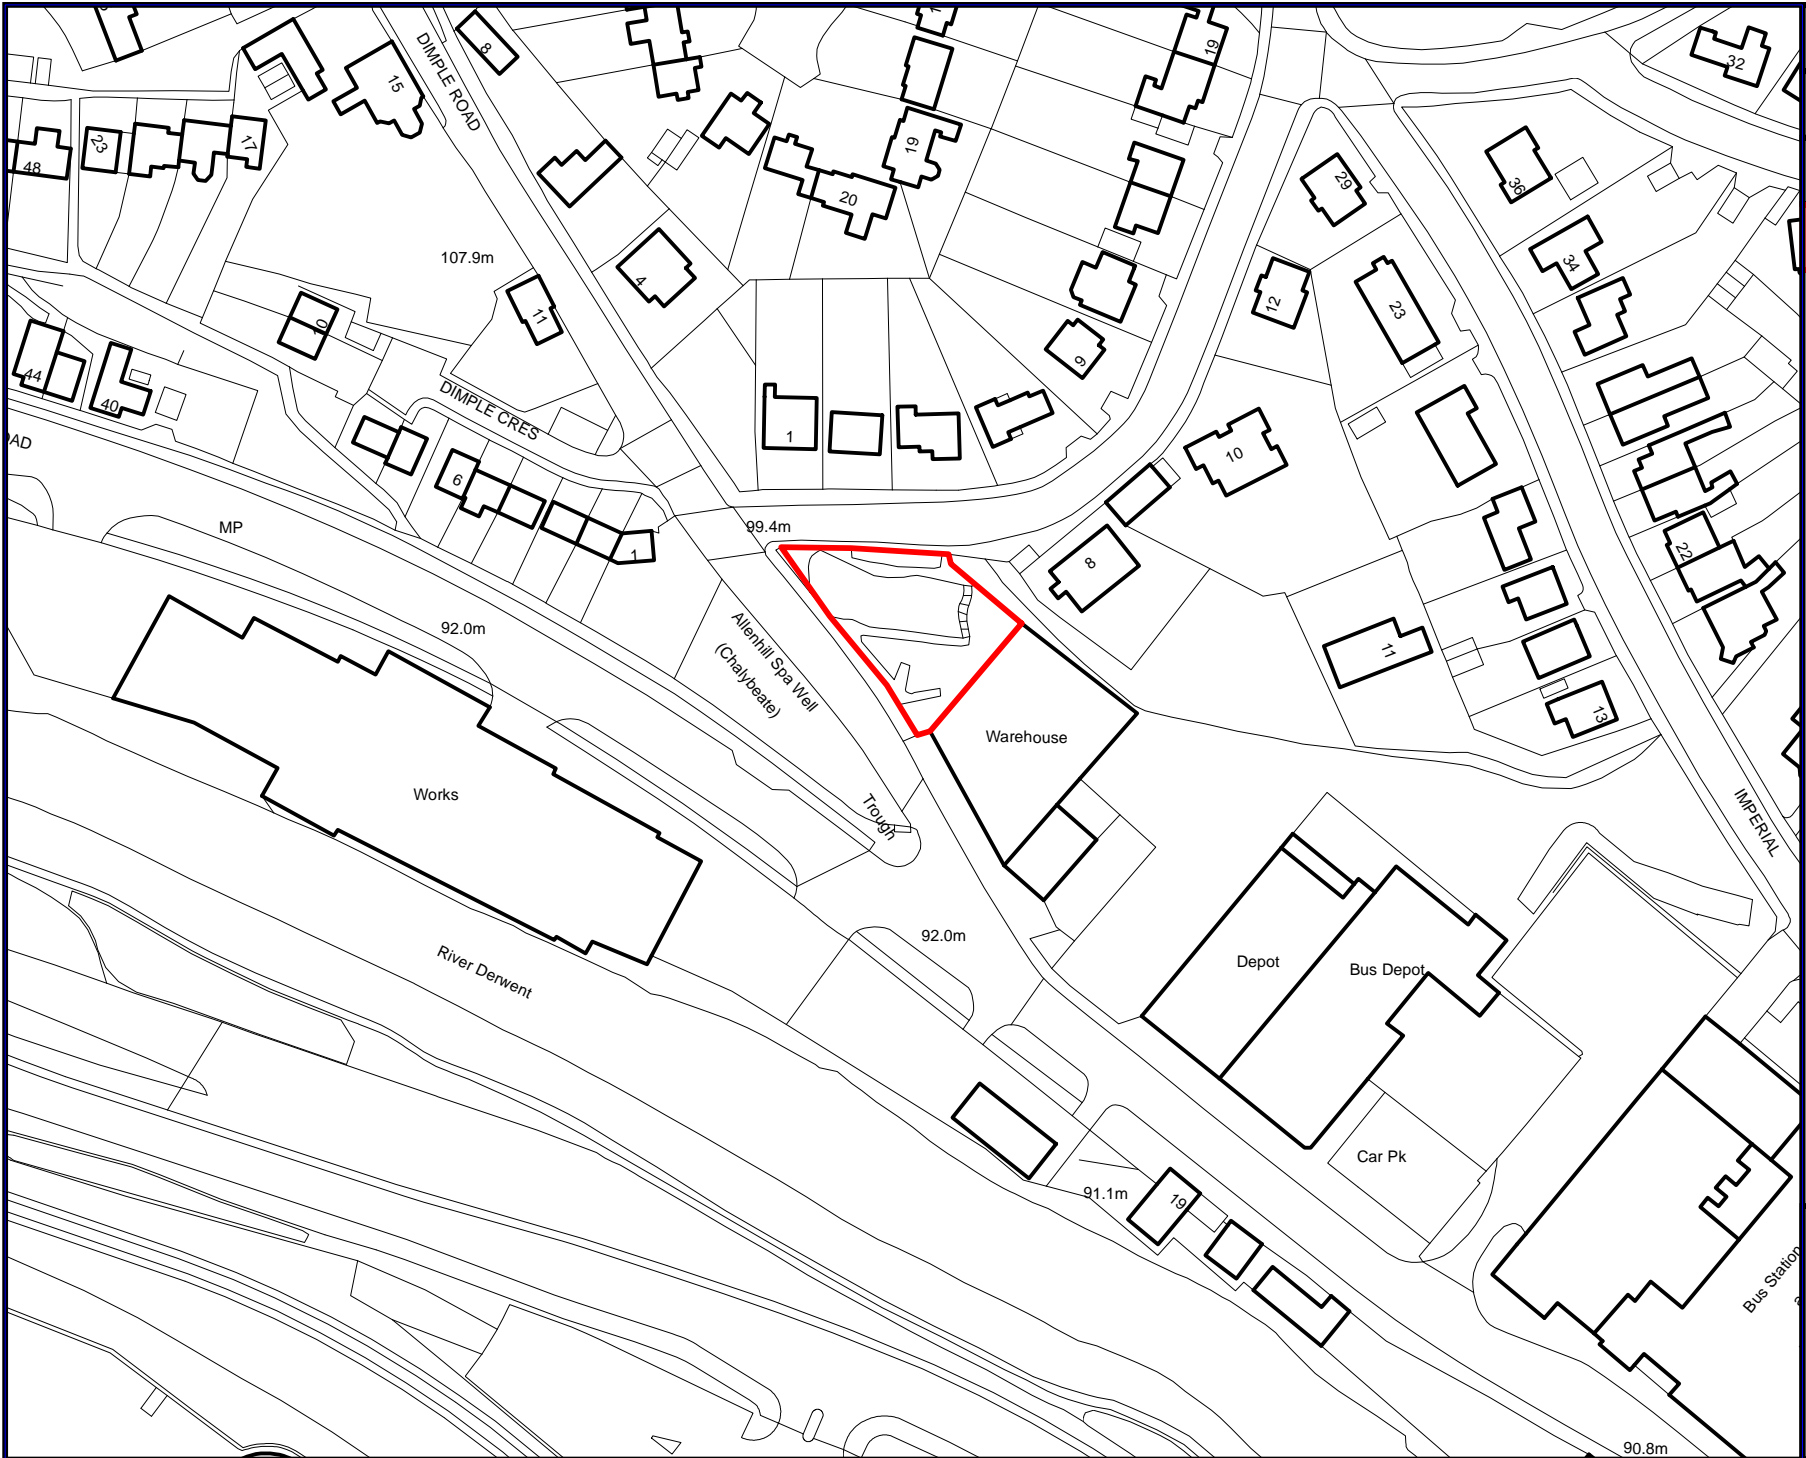

MATLOCK
SITE Diana Memorial Gardens
EXCLUSION
DOGS ON LEADS
DOGS ON LEADS - (11-4)
DOGS ON LEAD BY DIRECTION

**Public Space Protection
Order Final Proposals
2018**

N

WWW.DERBYSHIREDALES.GOV.UK

MATLOCK
SITE Allen Hill Park
EXCLUSION
DOGS ON LEADS
DOGS ON LEADS - (11-4)
DOGS ON LEAD BY DIRECTION
<p>Public Space Protection Order Final Proposals 2018</p> <p style="text-align: center;">N</p>  <p style="text-align: center;">WWW.DERBYSHIREDALES.GOV.UK</p>

MATLOCK
SITE Allen Hill Park
No lit fires or barbeques No unauthorised parking
Public Space Protection Order 2018
 WWW.DERBYSHIREDALES.GOV.UK

MATLOCK
SITE Allen Hill Park
Alcohol Controlled Zone

**Public Space Protection
Order 2018**