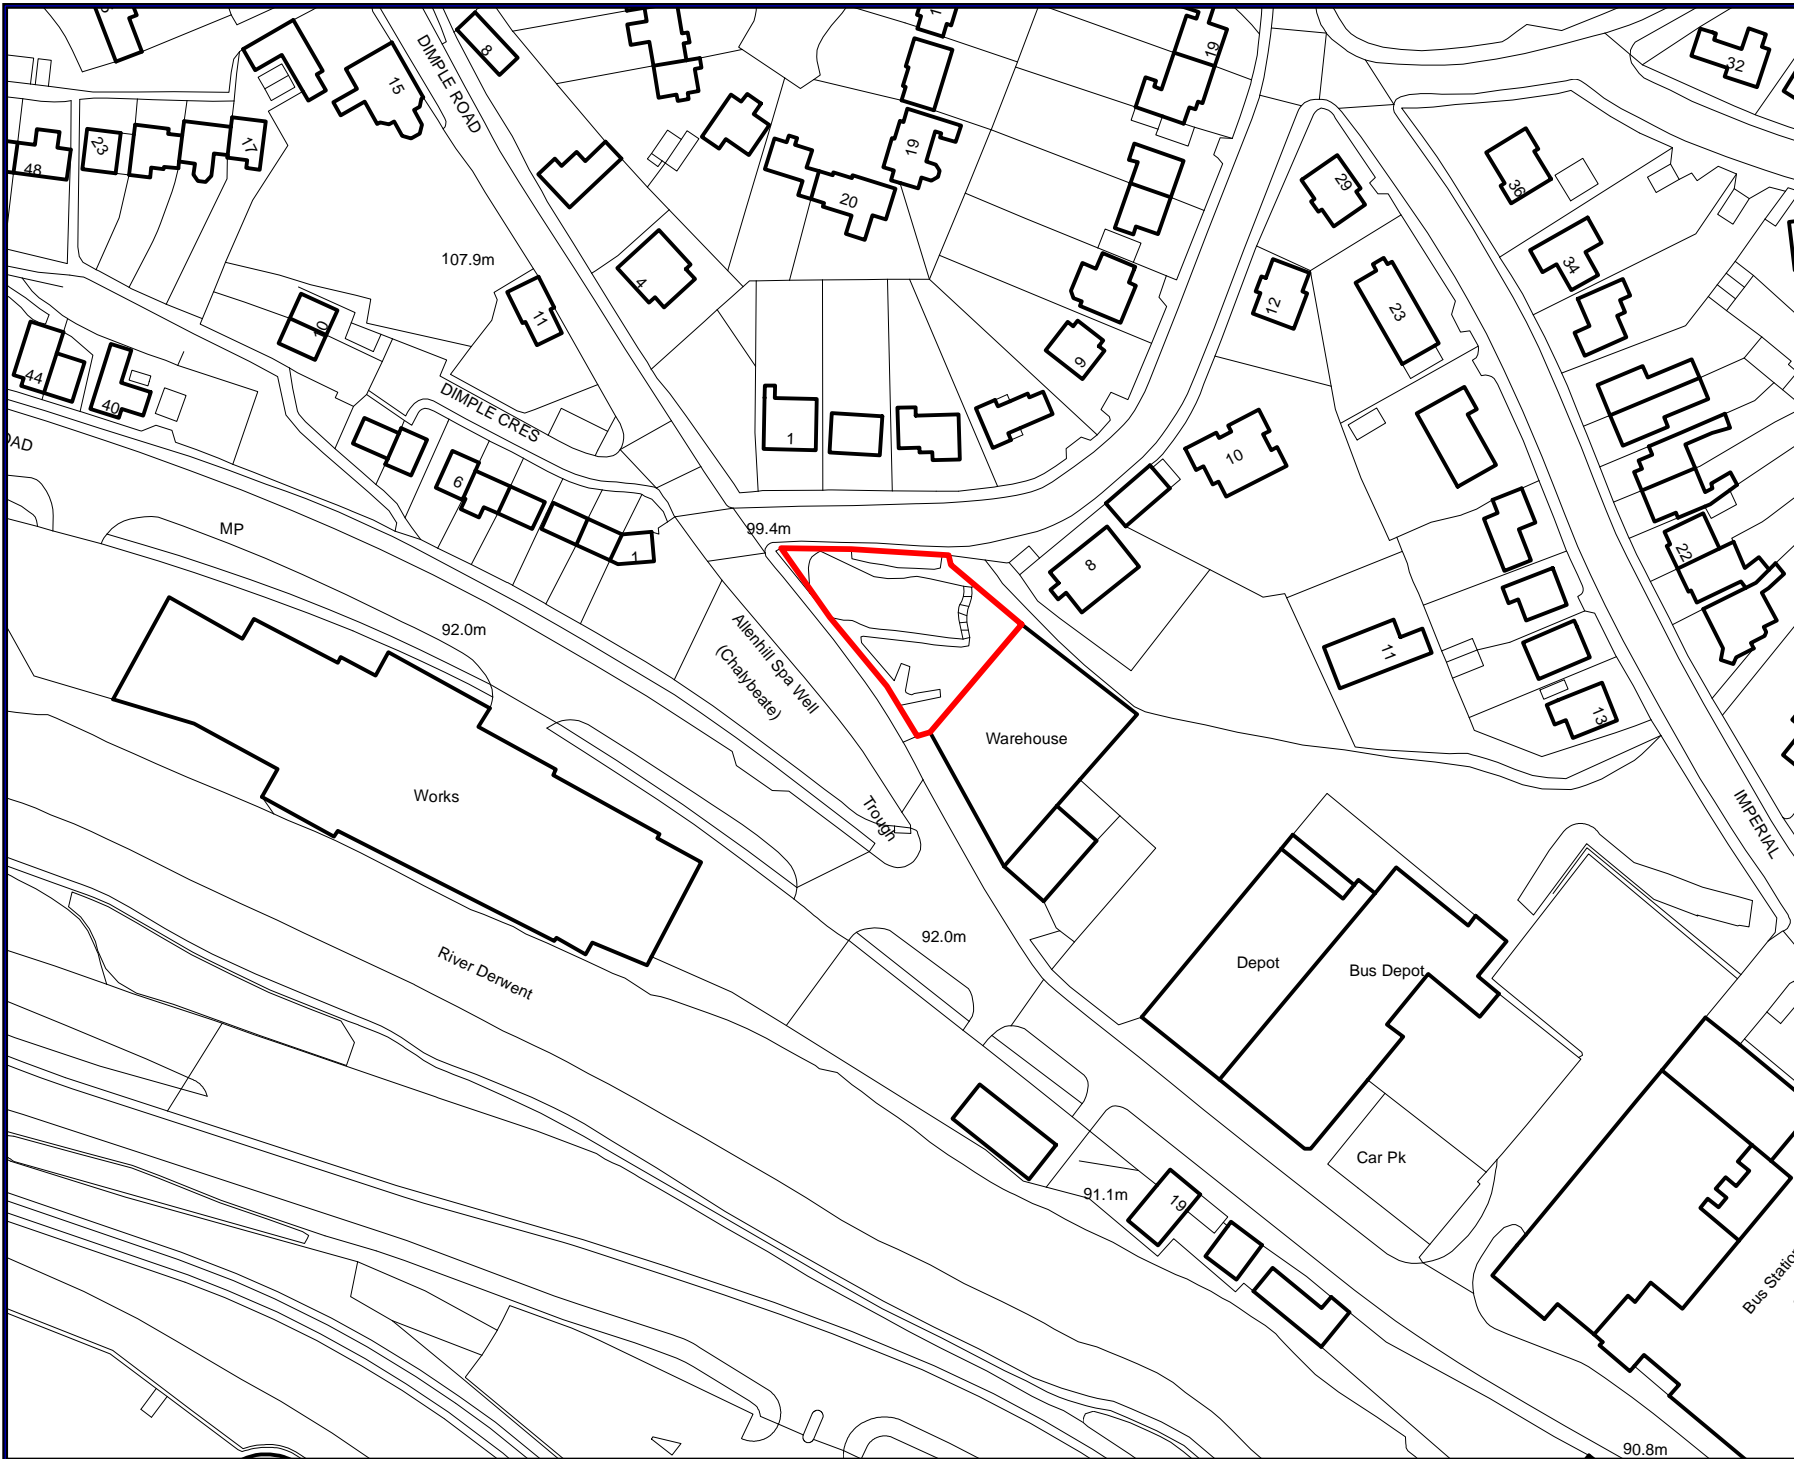

MATLOCK
SITE Diana Memorial Gardens
EXCLUSION
DOGS ON LEADS
DOGS ON LEADS - (11-4)
DOGS ON LEAD BY DIRECTION

**Public Space Protection
Order Final Proposals
2018**

N

WWW.DERBYSHIREDALES.GOV.UK

MATLOCK
SITE Allen Hill Park
EXCLUSION
DOGS ON LEADS
DOGS ON LEADS - (11-4)
DOGS ON LEAD BY DIRECTION
<p>Public Space Protection Order Final Proposals 2018</p> <p style="text-align: center;">N</p>  <p style="text-align: center;">WWW.DERBYSHIREDALES.GOV.UK</p>

MATLOCK
SITE Allen Hill Park
No lit fires or barbeques No unauthorised parking
Public Space Protection Order 2018
 WWW.DERBYSHIREDALES.GOV.UK

MATLOCK
SITE Allen Hill Park
Alcohol Controlled Zone

**Public Space Protection
Order 2018**