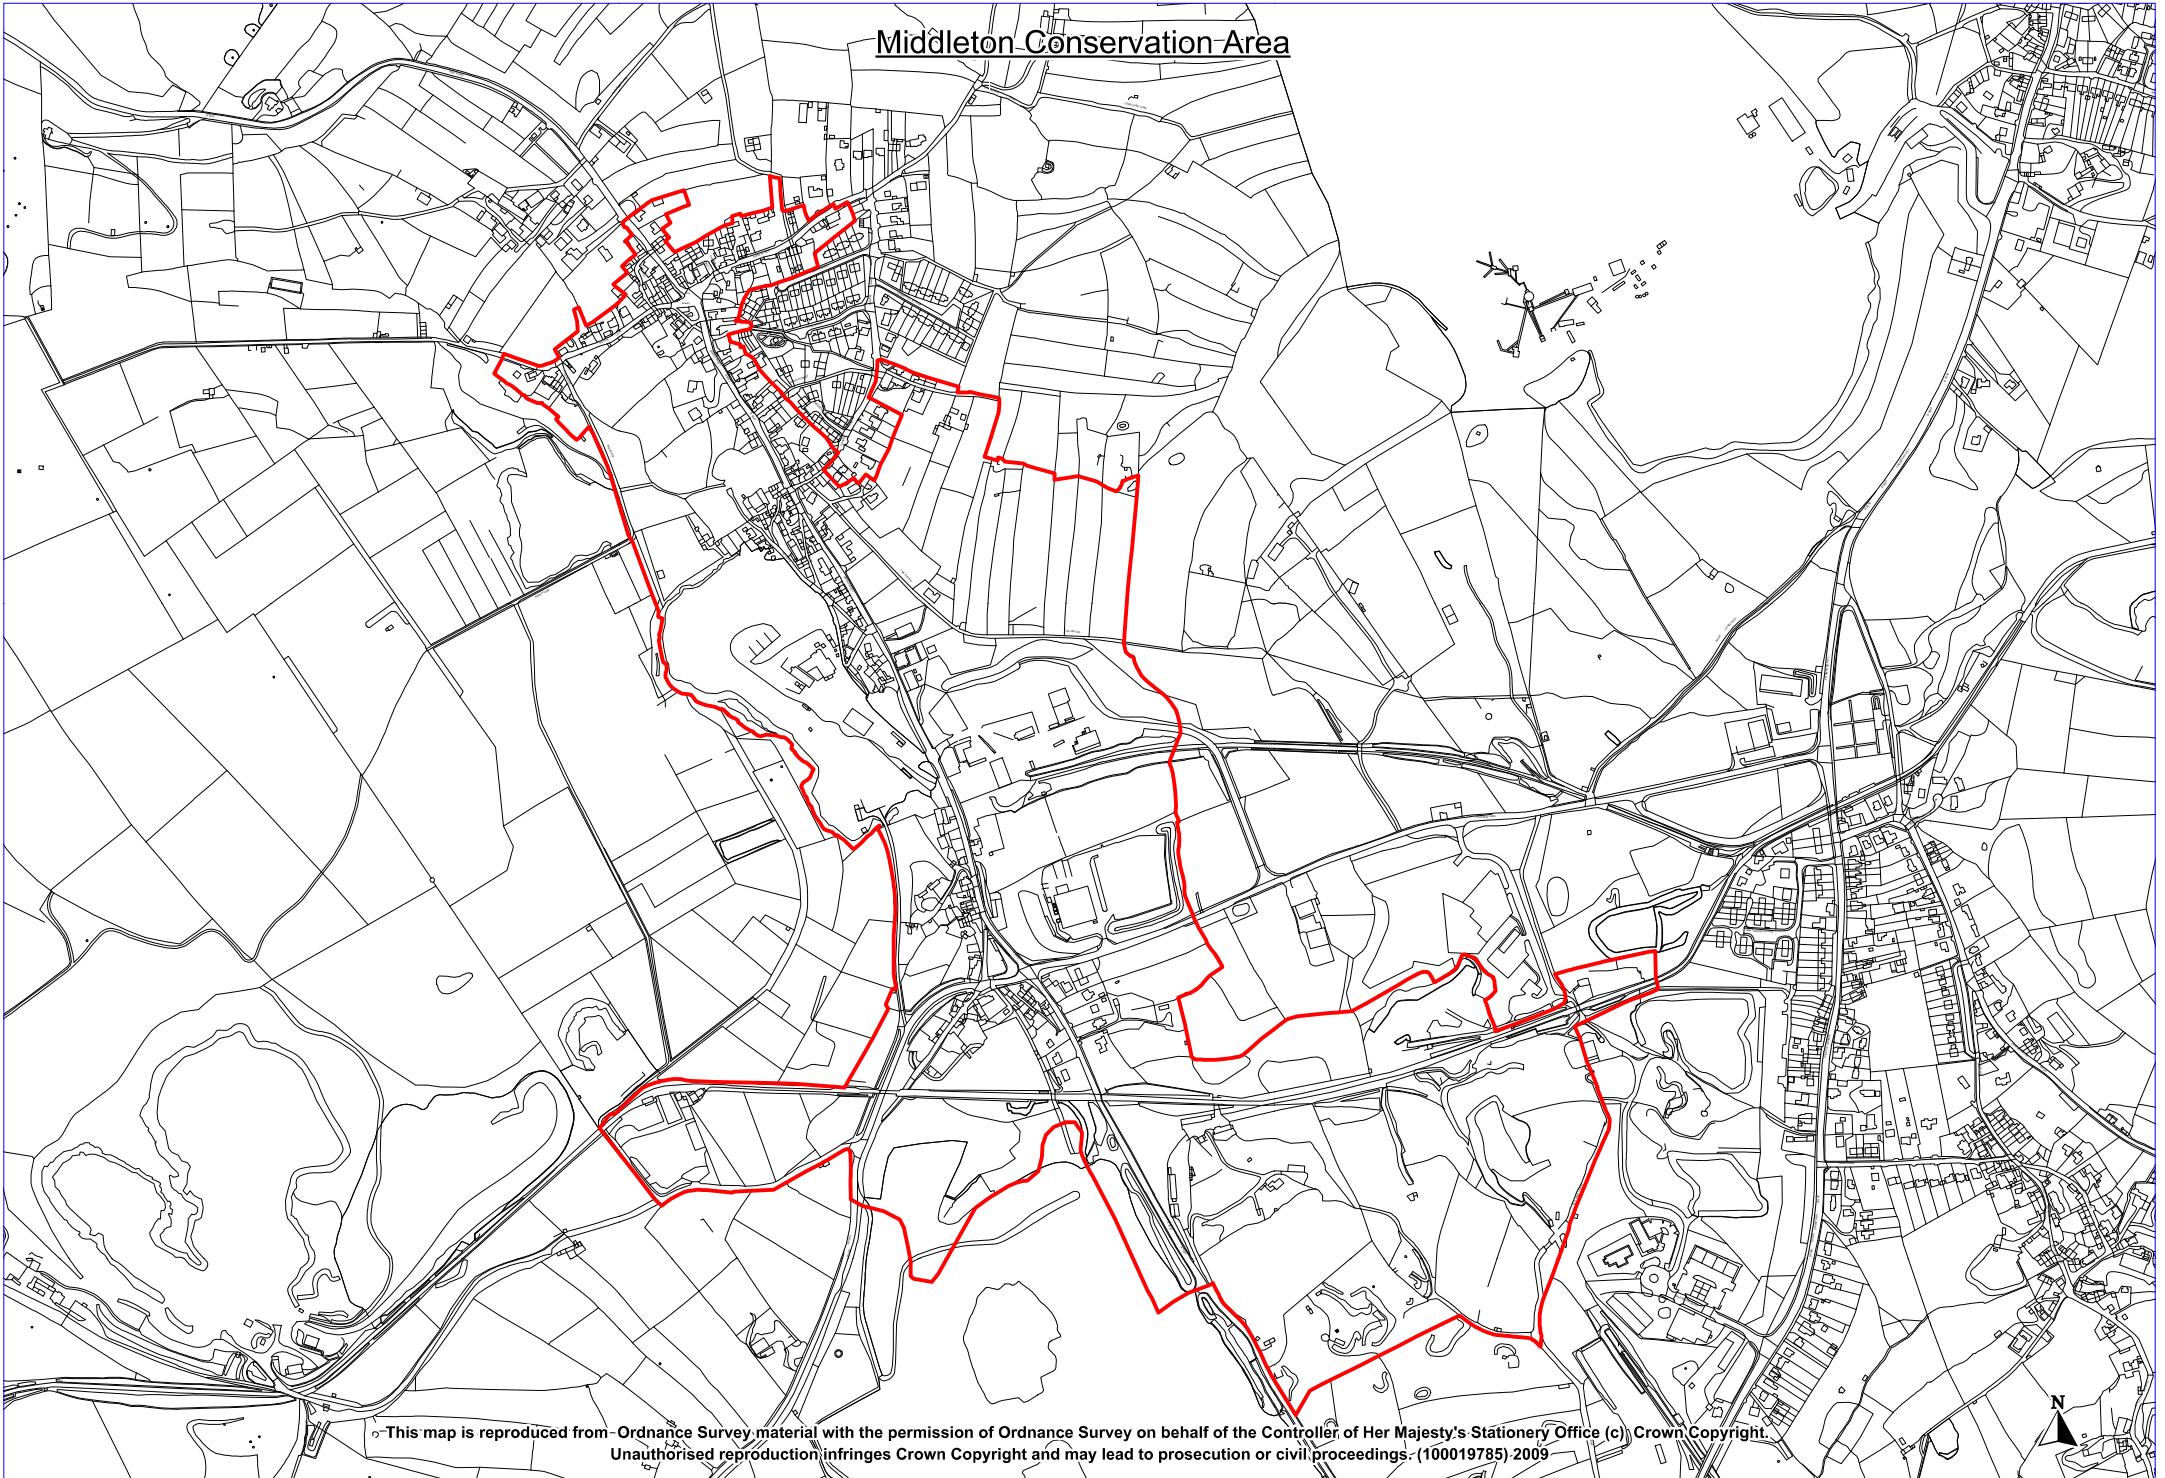

# Middleton Conservation Area

This map is reproduced from Ordnance Survey material with the permission of Ordnance Survey on behalf of the Controller of Her Majesty's Stationery Office (c) Crown Copyright.  
Unauthorised reproduction infringes Crown Copyright and may lead to prosecution or civil proceedings. (100019785) 2009