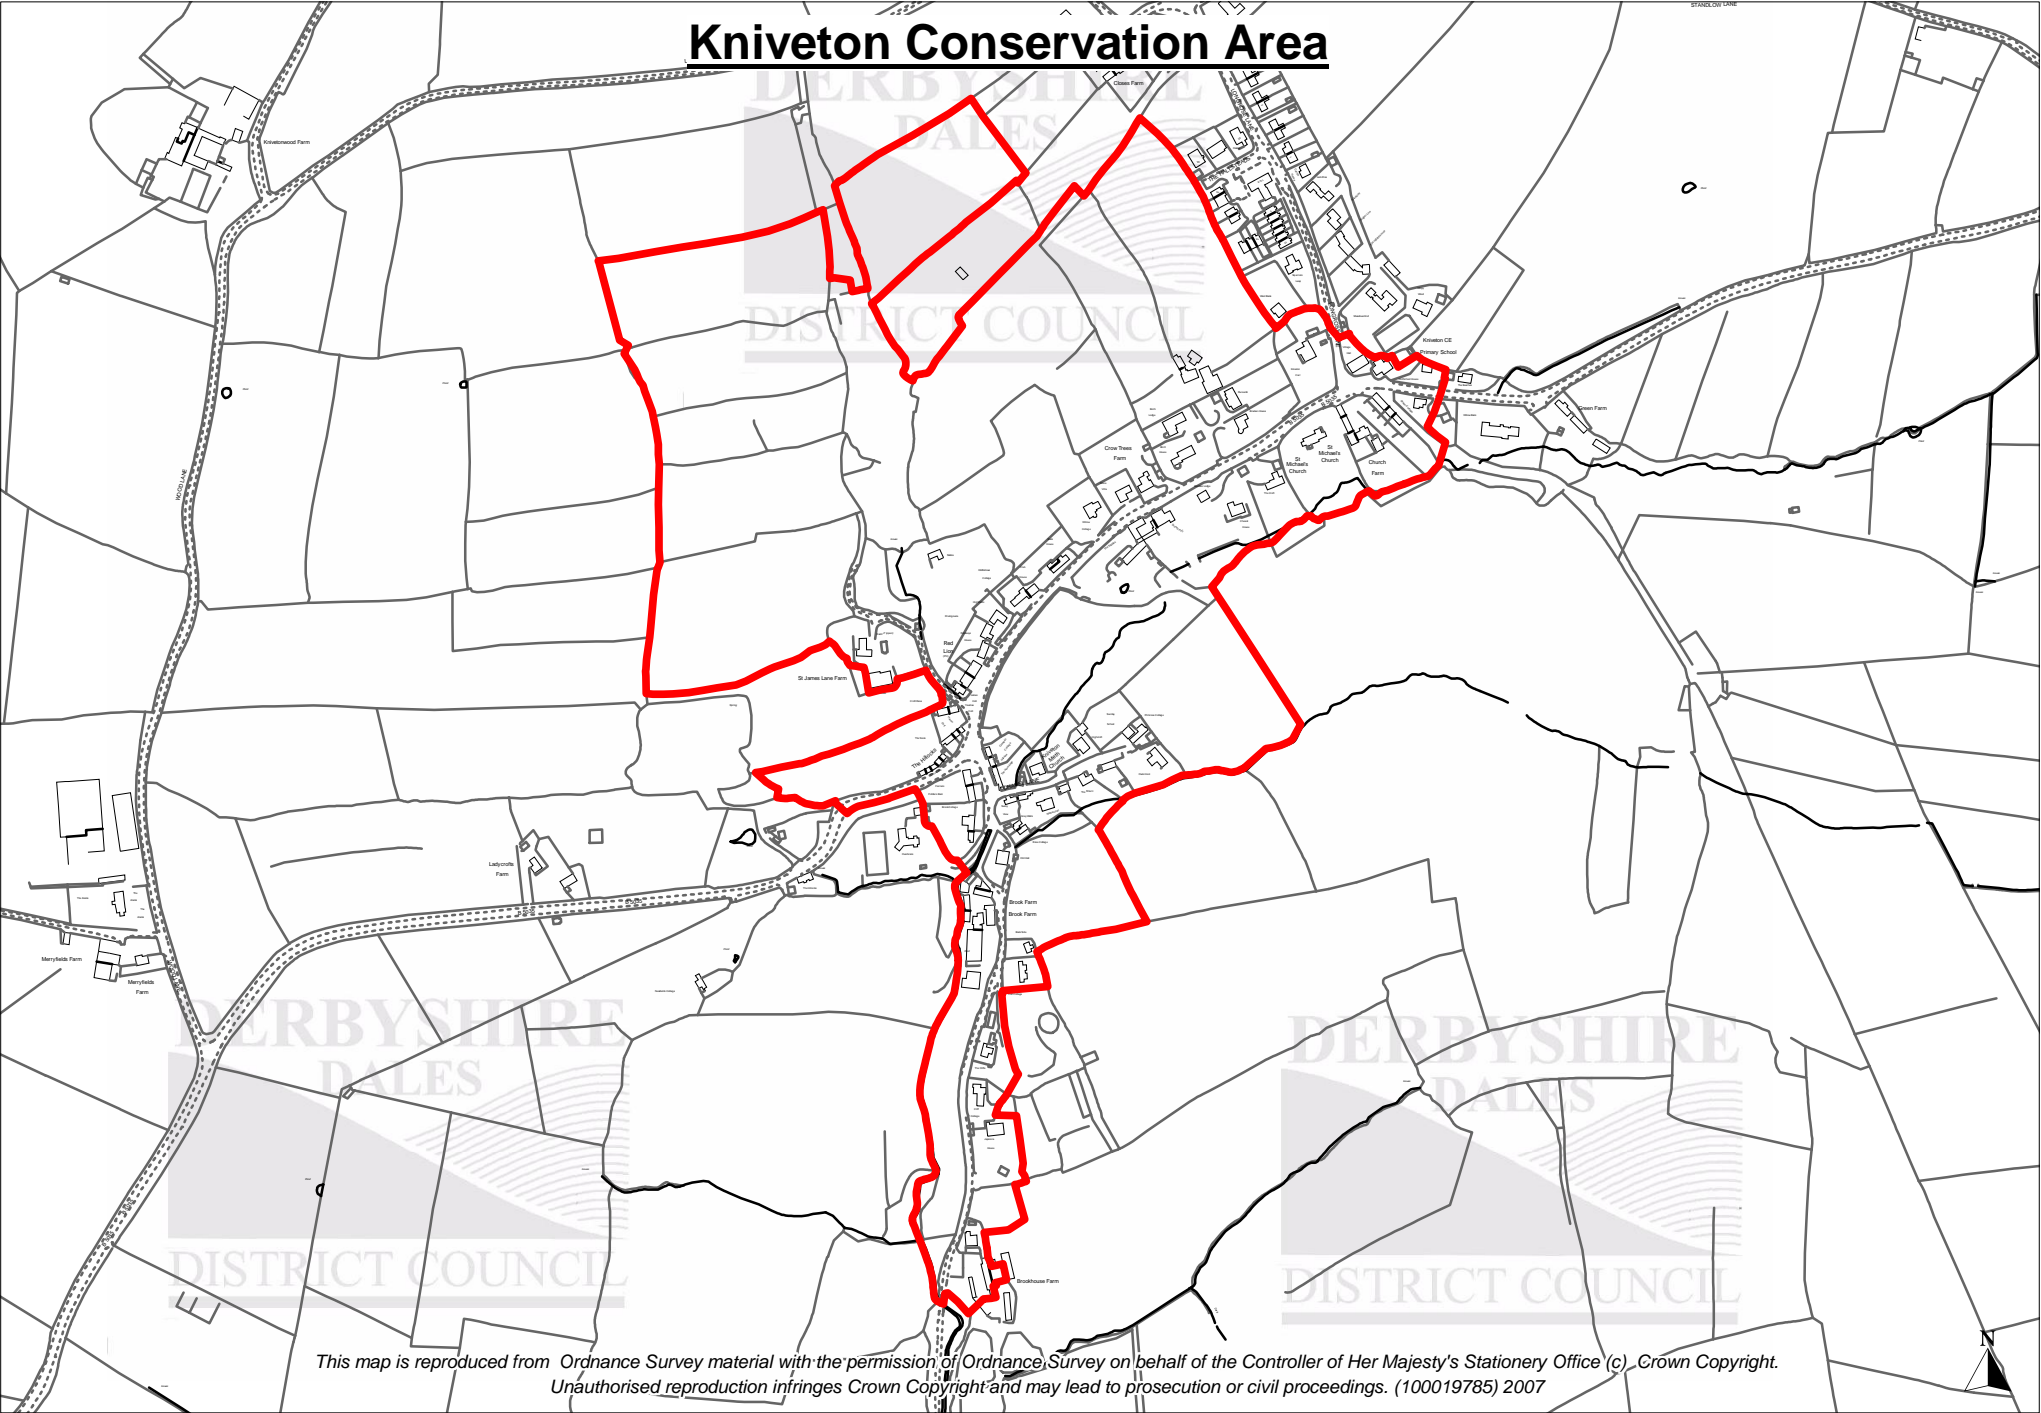

Kniveton Conservation Area

This map is reproduced from Ordnance Survey material with the permission of Ordnance Survey on behalf of the Controller of Her Majesty's Stationery Office (c) Crown Copyright. Unauthorised reproduction infringes Crown Copyright and may lead to prosecution or civil proceedings. (100019785) 2007