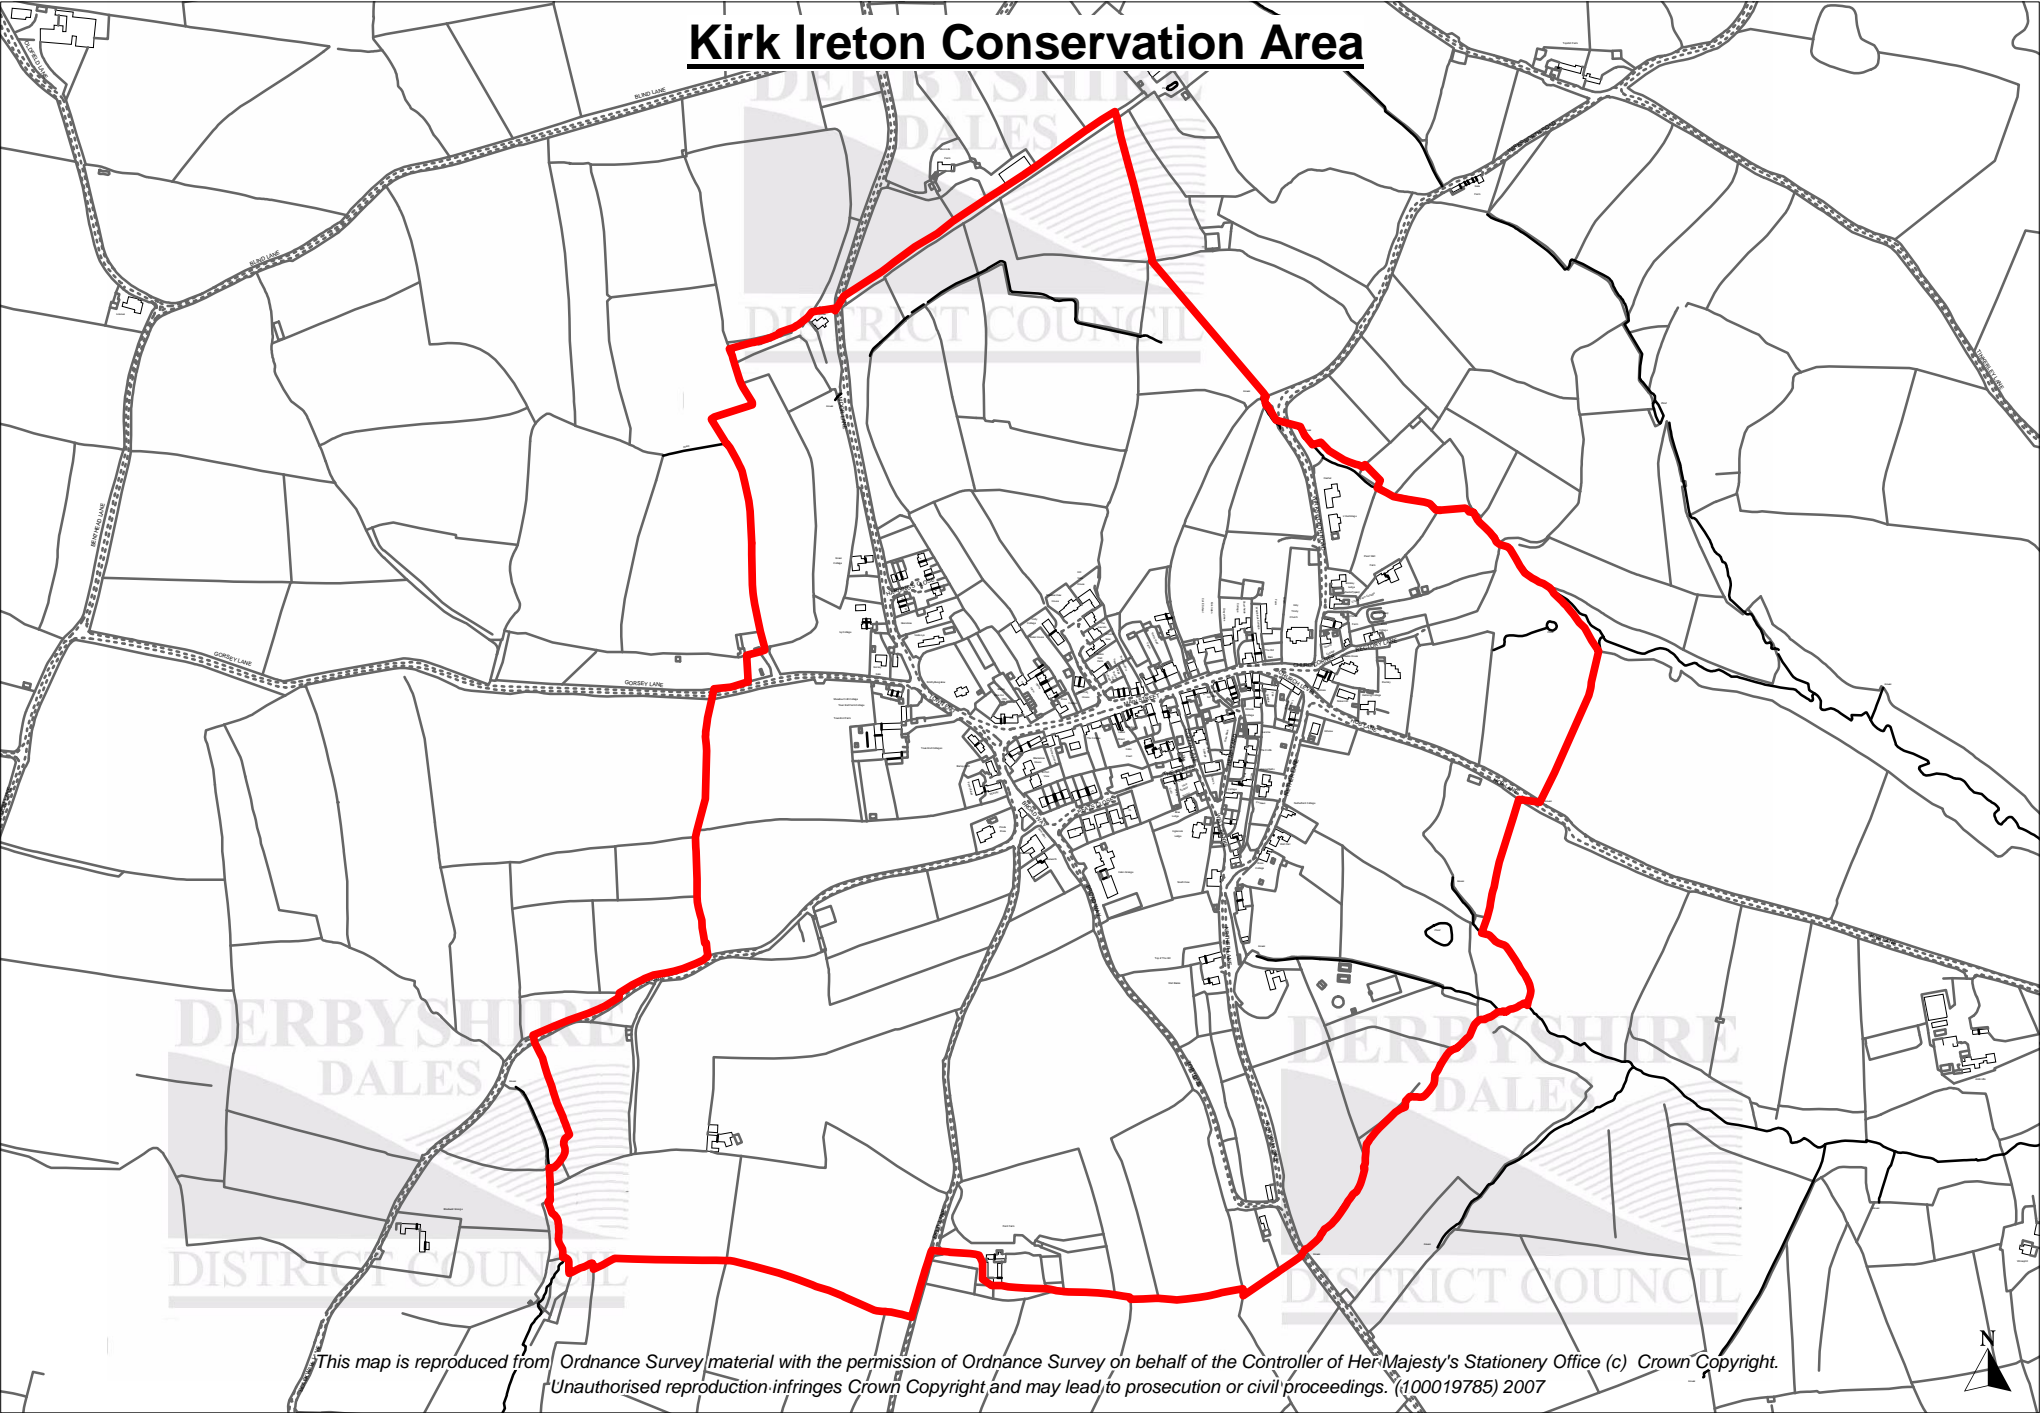

Kirk Ireton Conservation Area

This map is reproduced from Ordnance Survey material with the permission of Ordnance Survey on behalf of the Controller of Her Majesty's Stationery Office (c) Crown Copyright. Unauthorised reproduction infringes Crown Copyright and may lead to prosecution or civil proceedings. (100019785) 2007