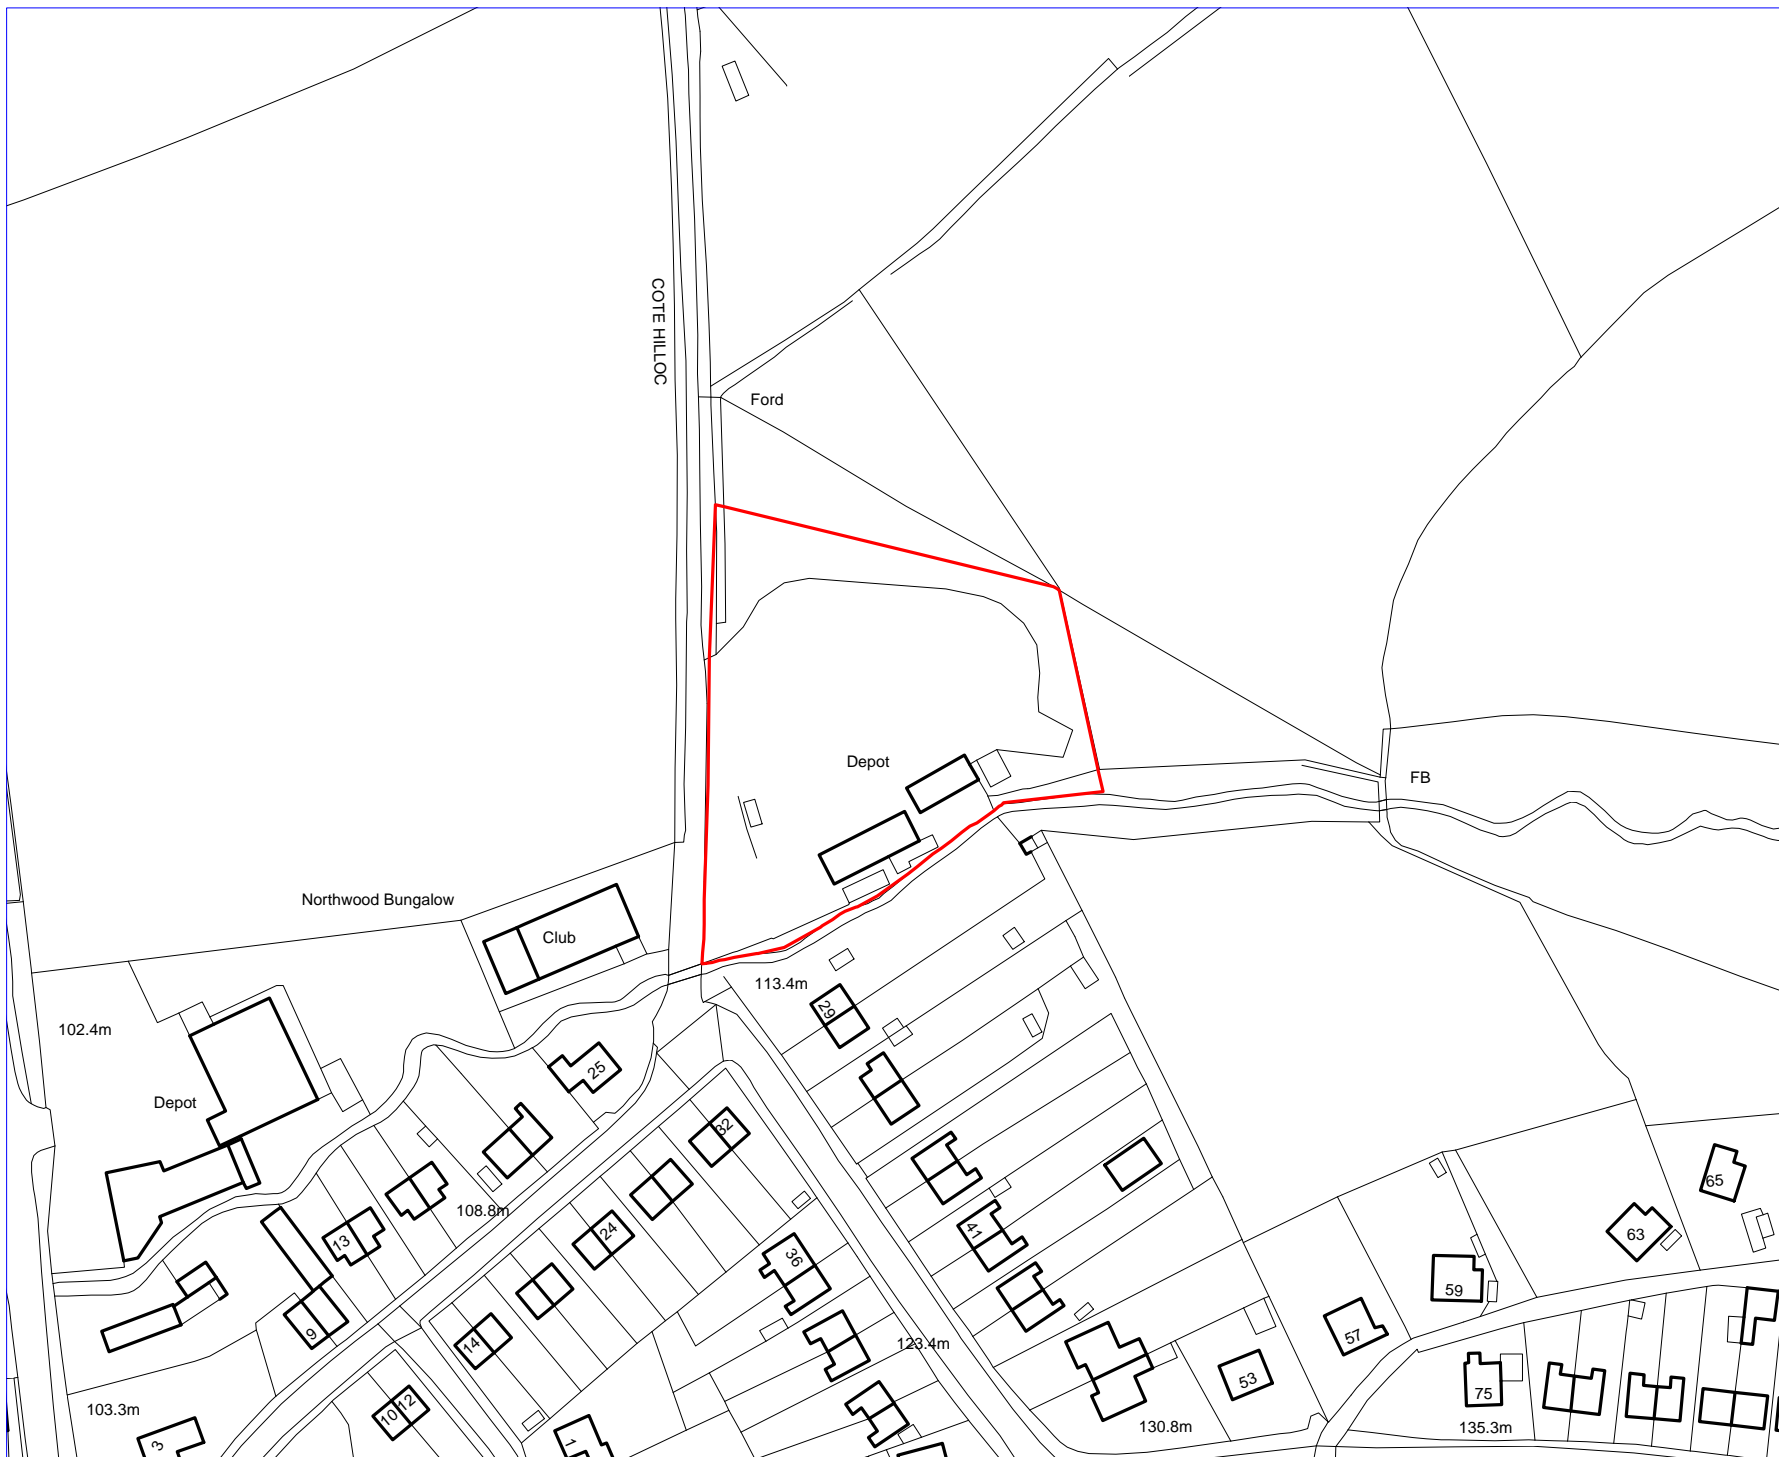

KEY

Matlock Transport
Darley Dale

Area 'Suitable' for
Residential
Development

Derbyshire Dales District
Council Brownfield Land
Register Part 1
December 2019

WWW.DERBYSHIREDALES.GOV.UK