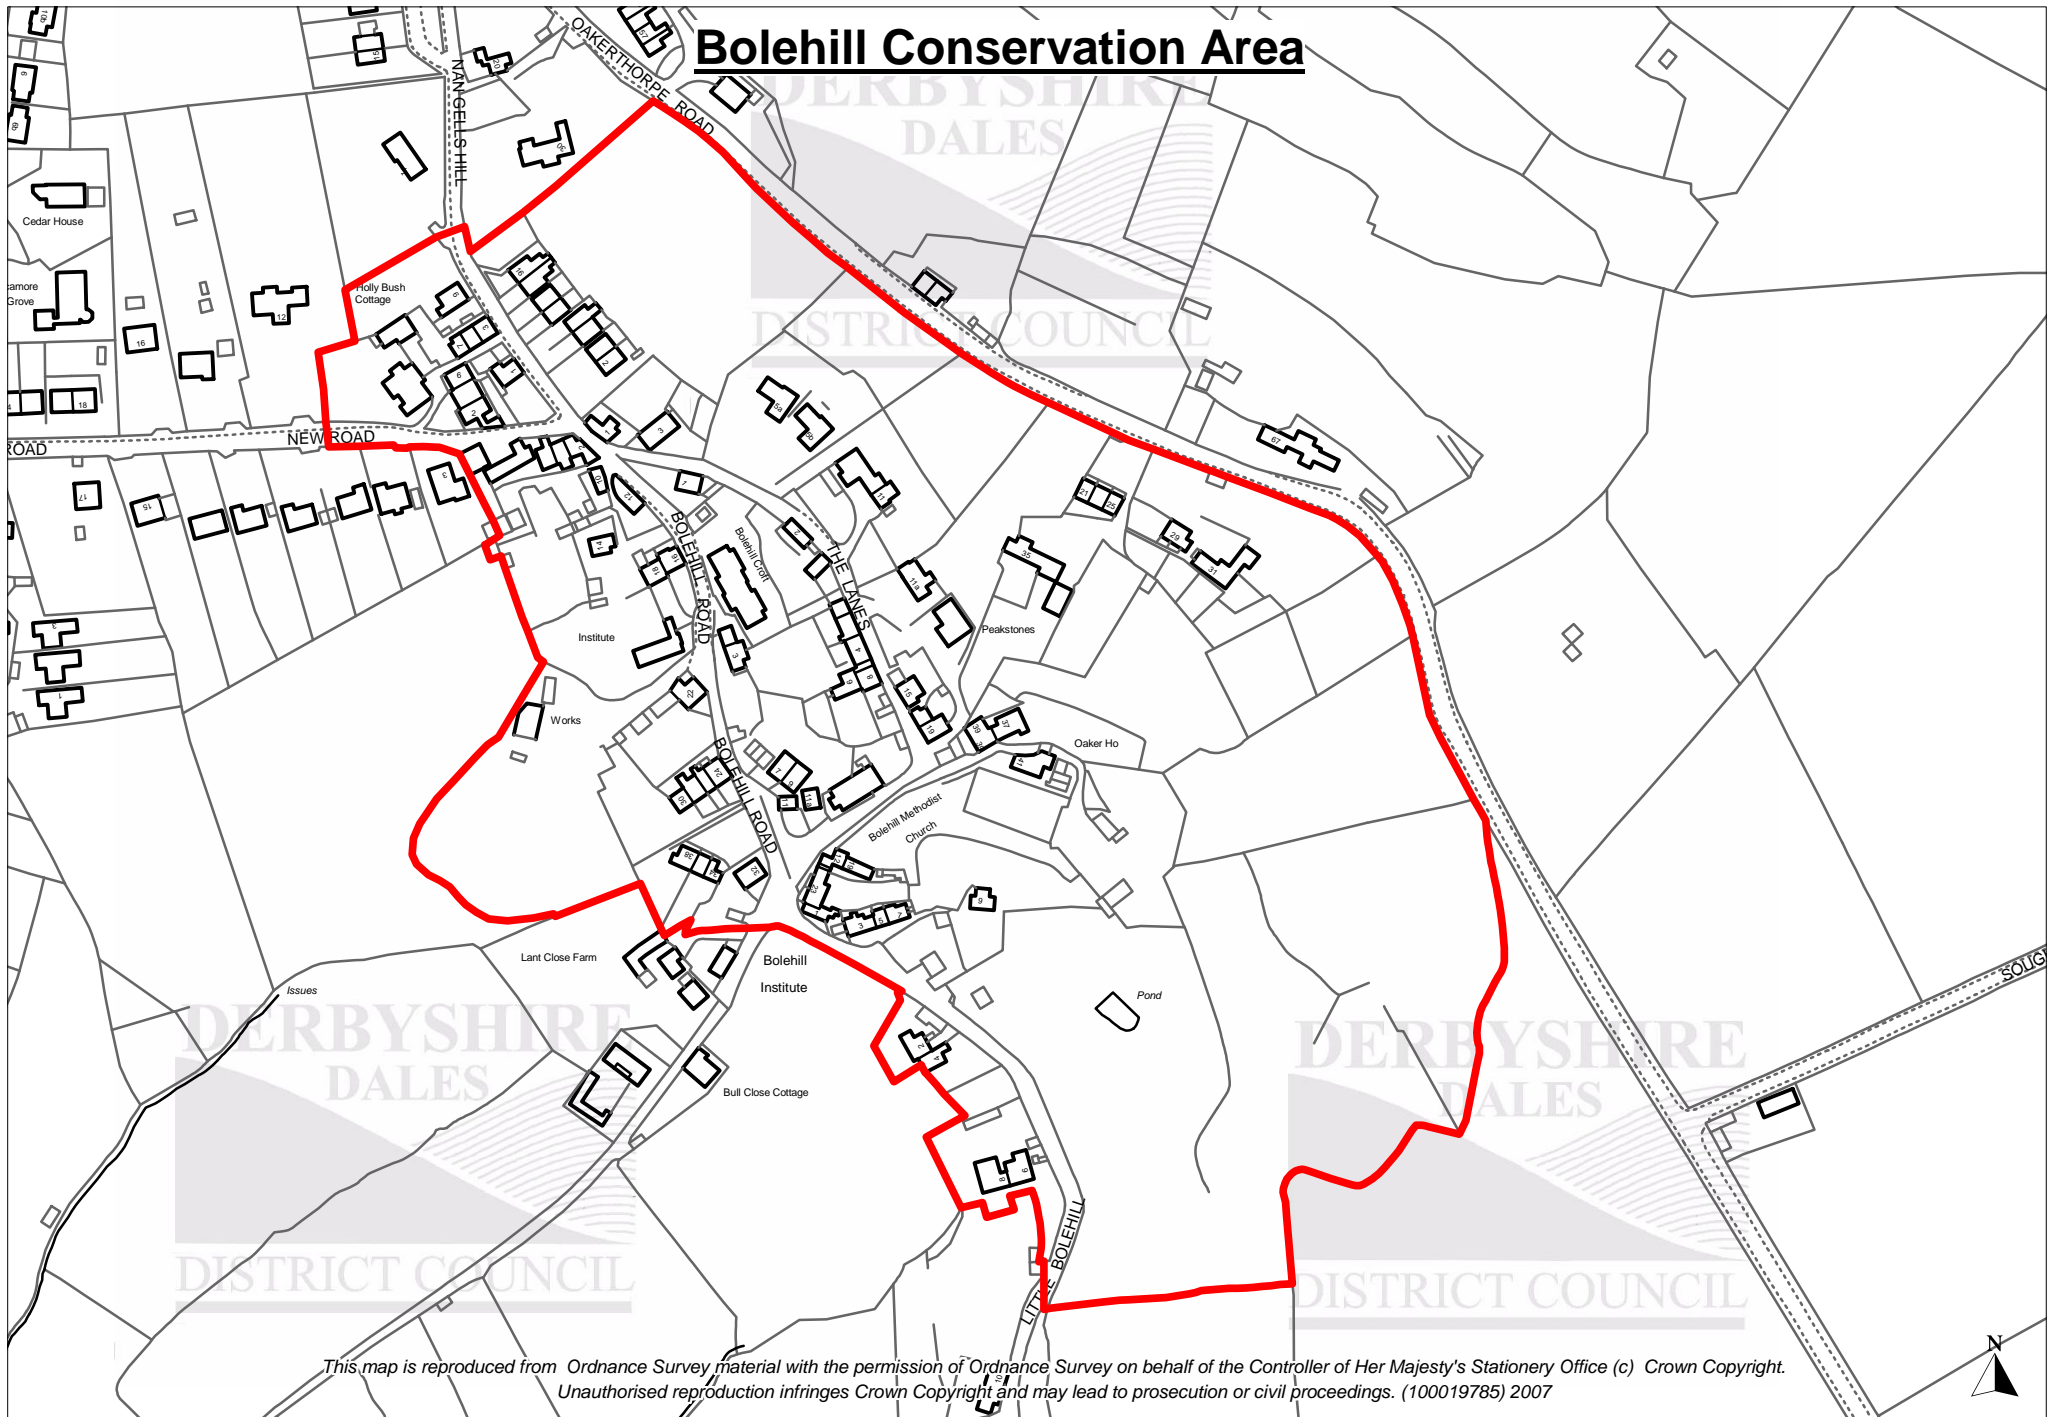

# Bolehill Conservation Area

*This map is reproduced from Ordnance Survey material with the permission of Ordnance Survey on behalf of the Controller of Her Majesty's Stationery Office (c) Crown Copyright. Unauthorised reproduction infringes Crown Copyright and may lead to prosecution or civil proceedings. (100019785) 2007*