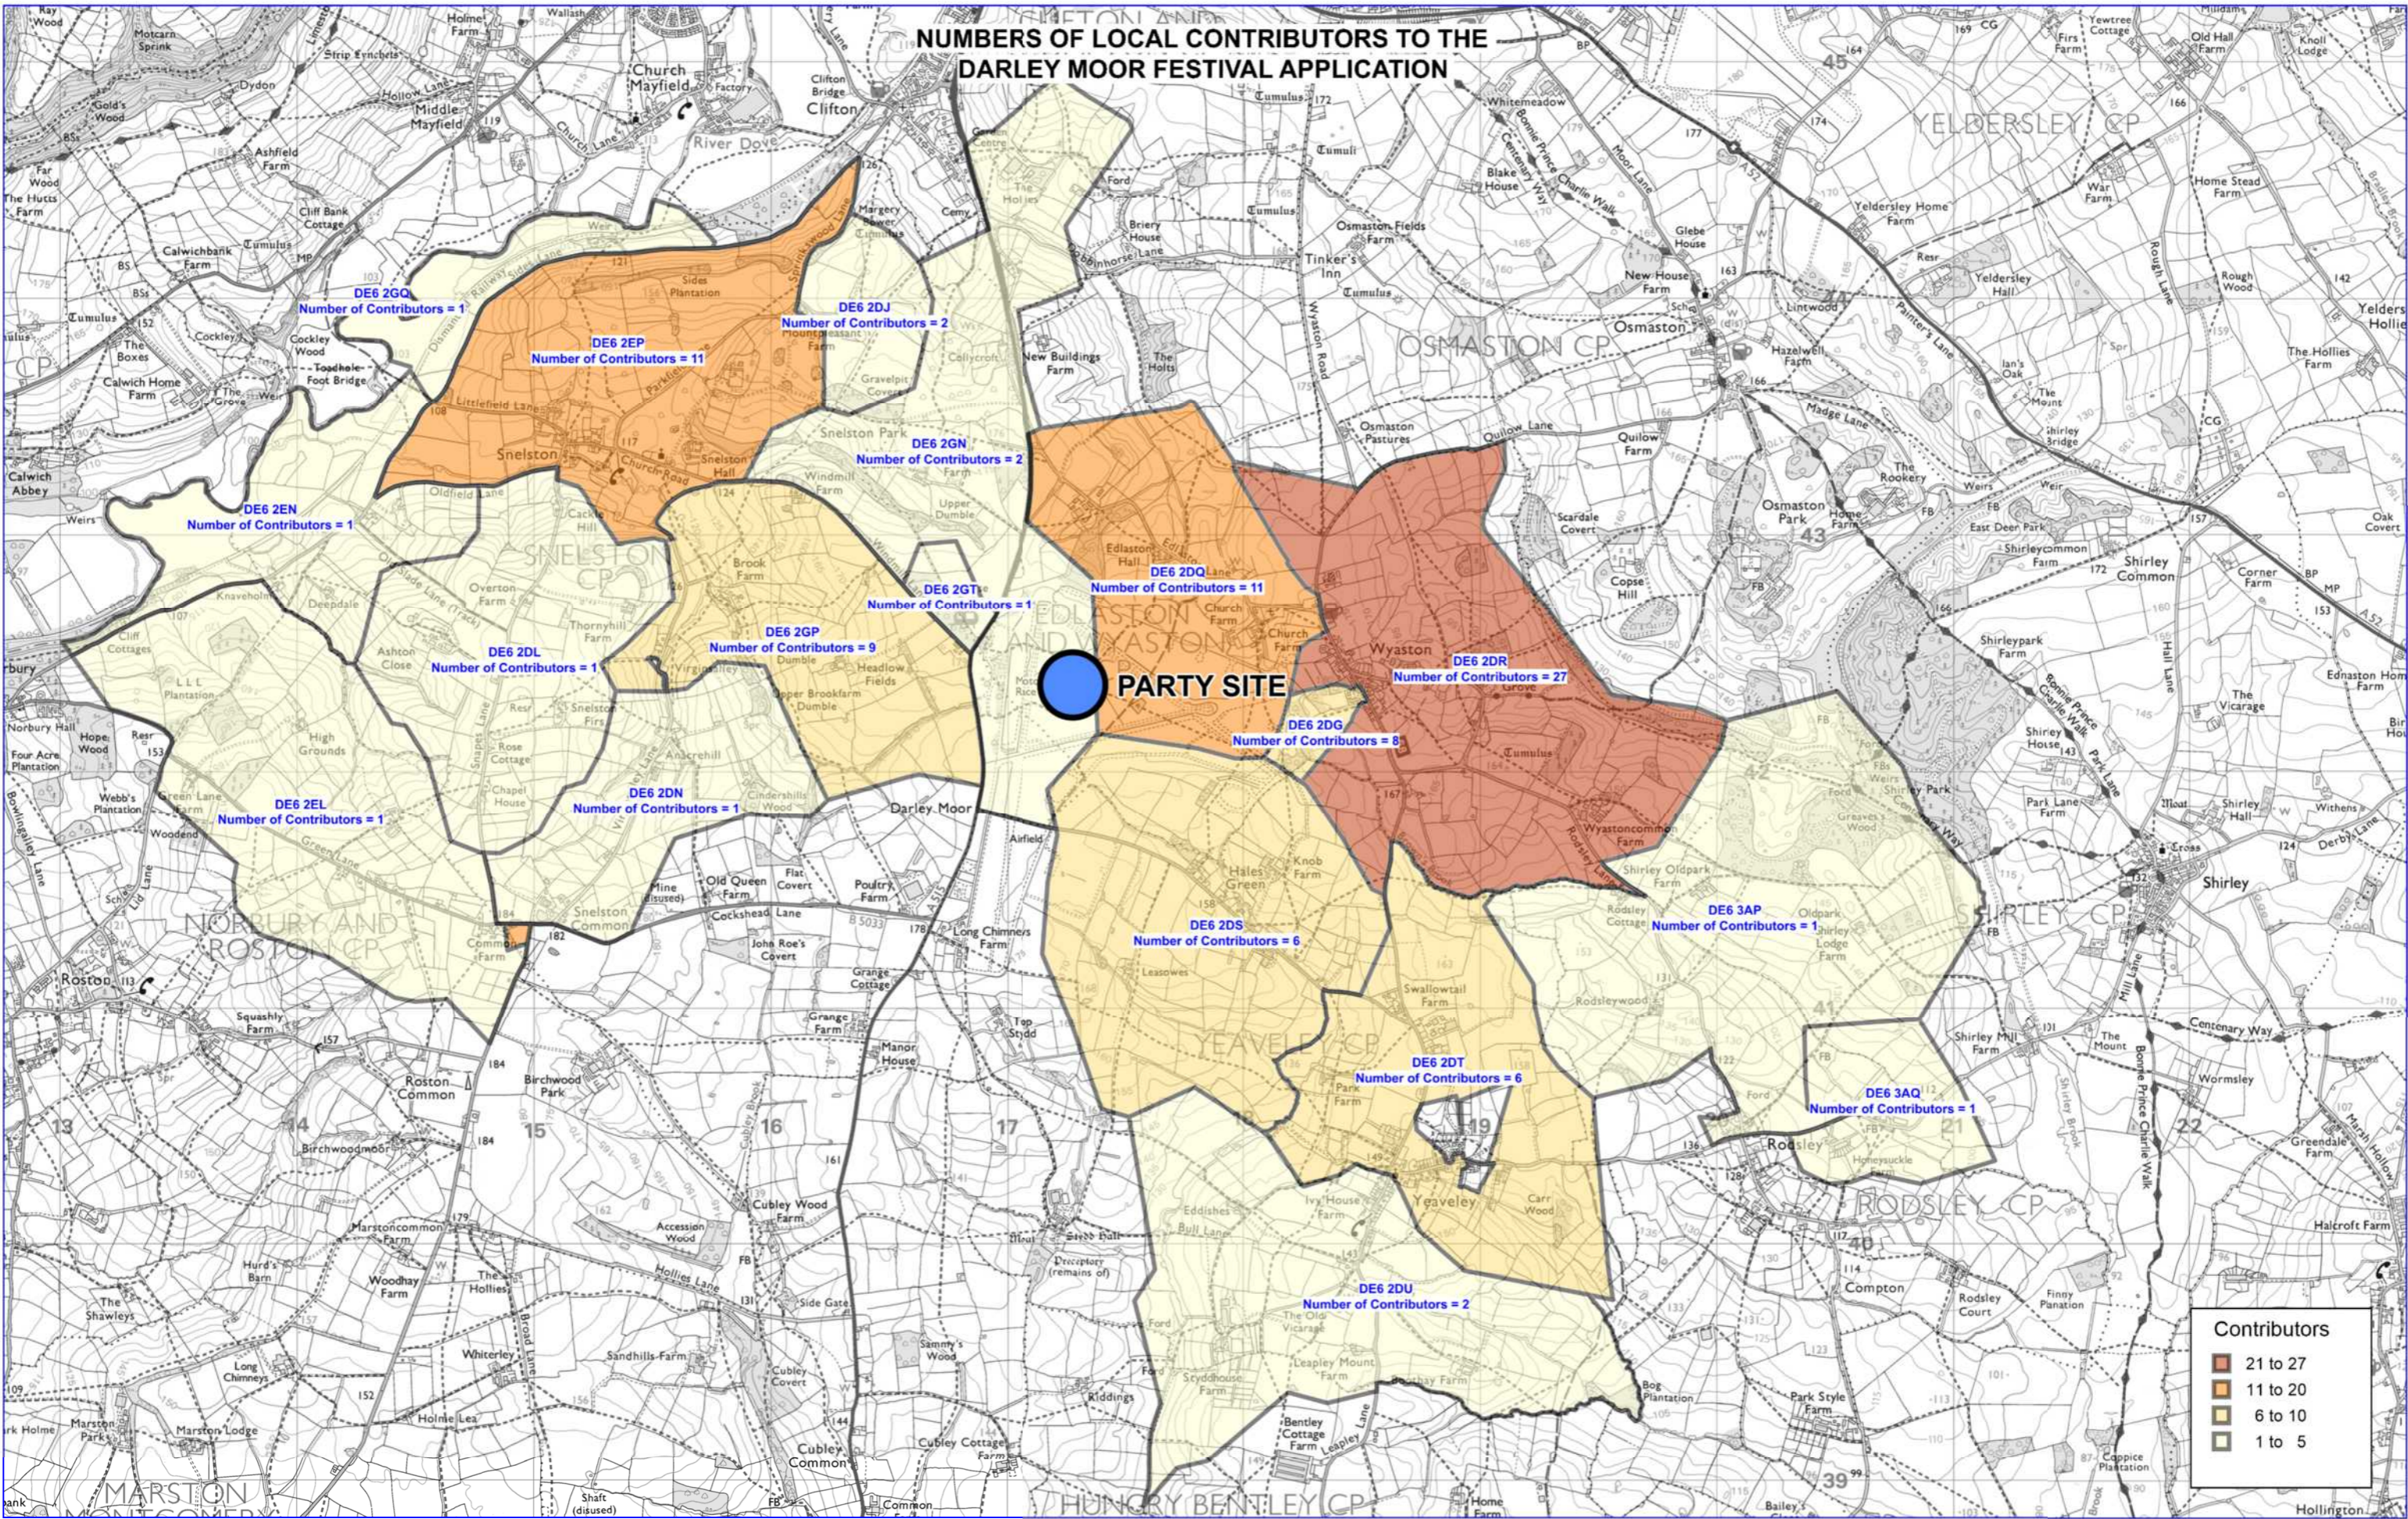

# NUMBERS OF LOCAL CONTRIBUTORS TO THE DARLEY MOOR FESTIVAL APPLICATION

Contributors	
	21 to 27
	11 to 20
	6 to 10
	1 to 5