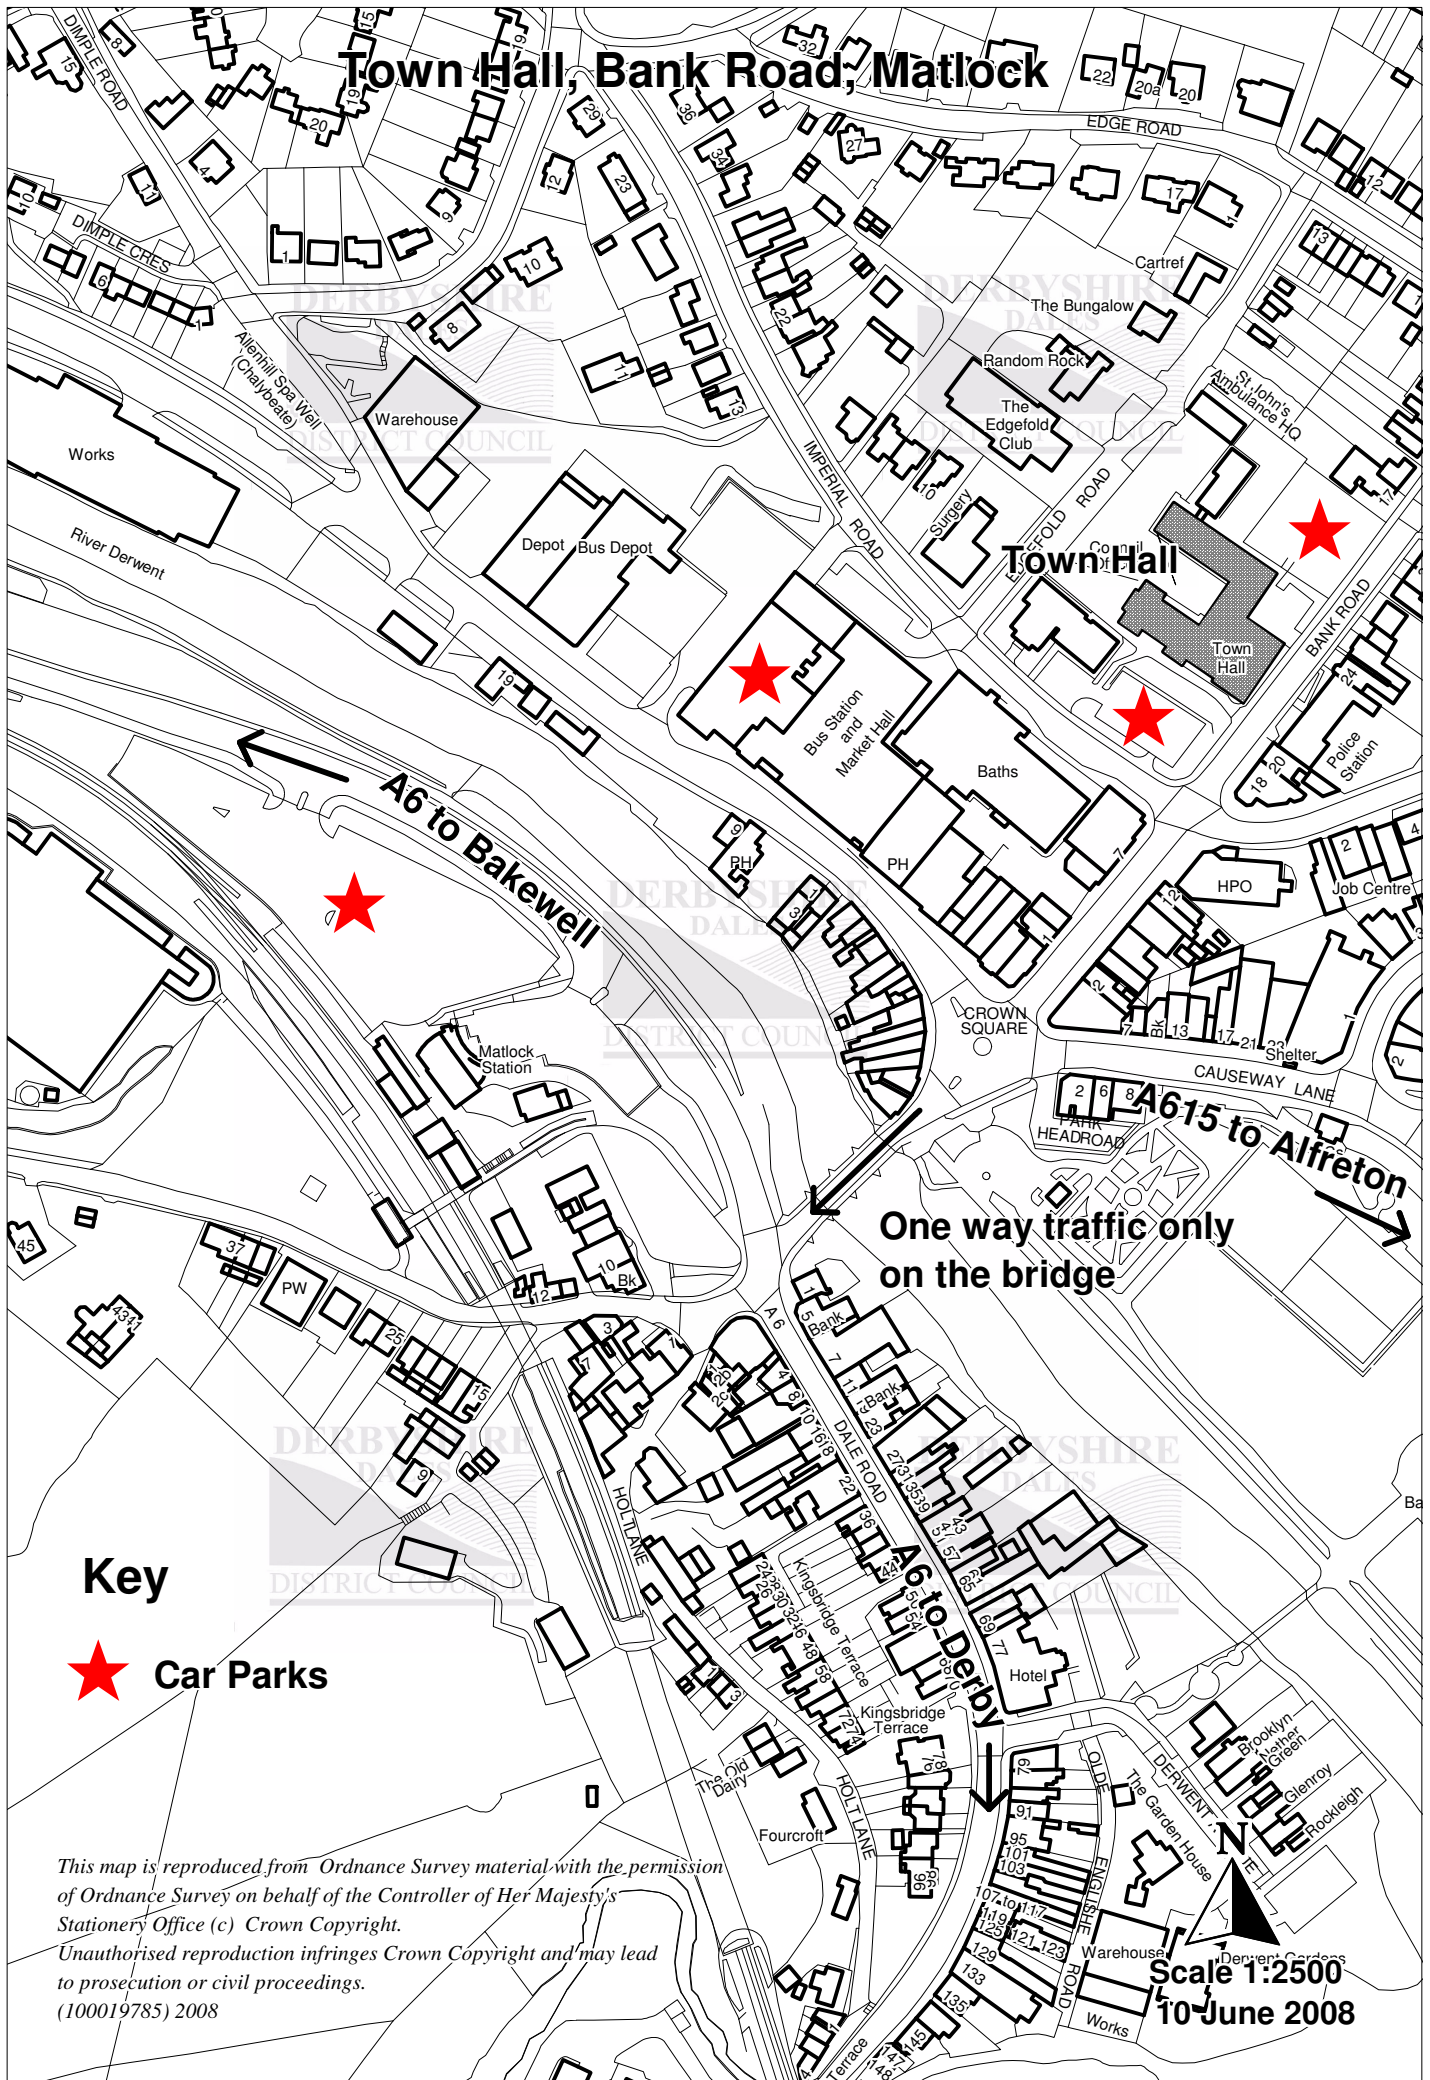

Town Hall, Bank Road, Matlock

Key

★ Car Parks

This map is reproduced from Ordnance Survey material with the permission of Ordnance Survey on behalf of the Controller of Her Majesty's Stationery Office (c) Crown Copyright. Unauthorised reproduction infringes Crown Copyright and may lead to prosecution or civil proceedings. (100019785) 2008

Scale 1:2500
10 June 2008